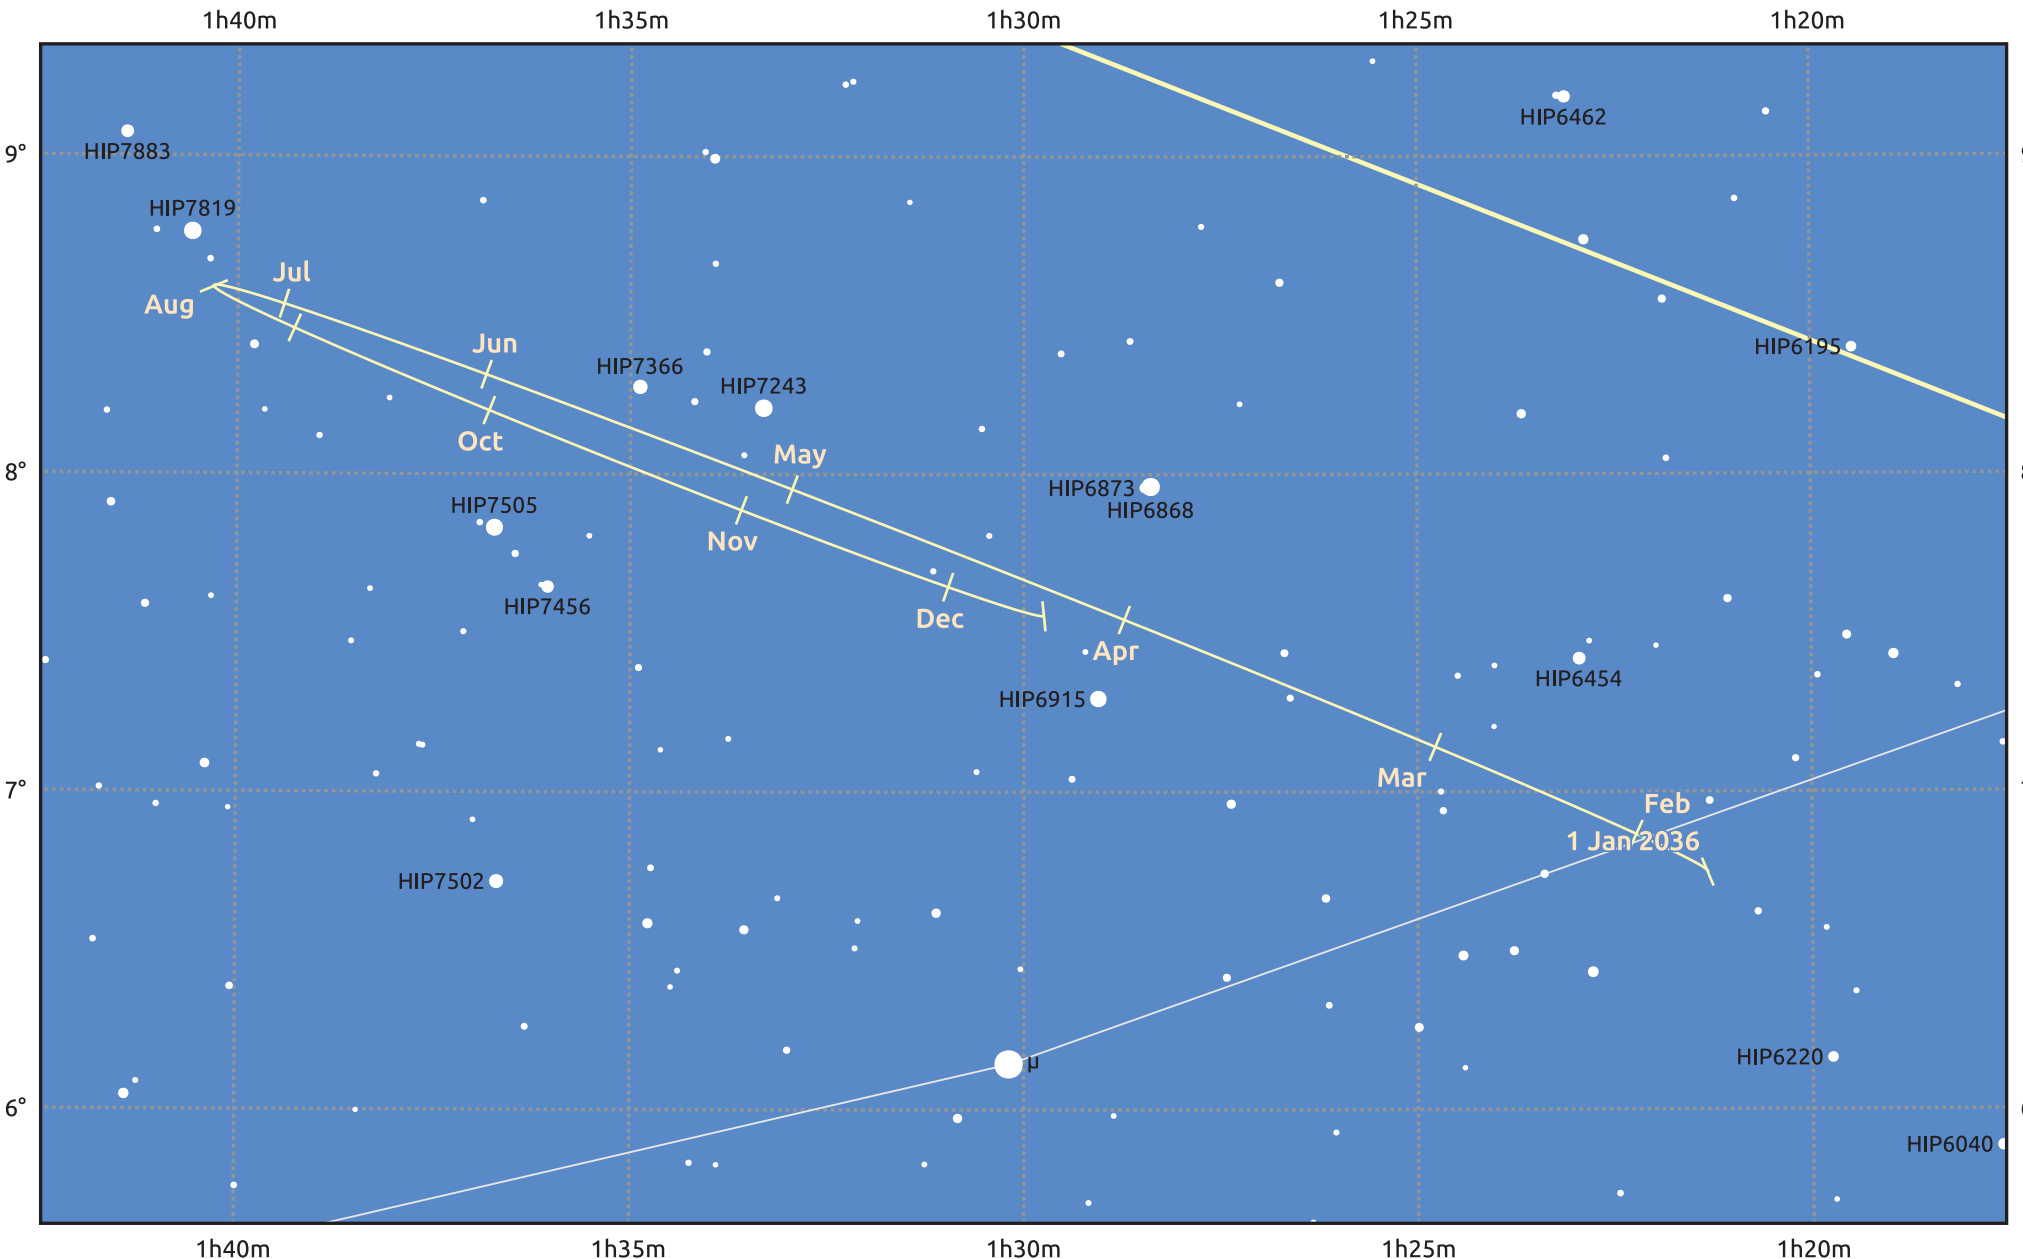

The path of Neptune in 2036

© Dominic Ford 2011–2025. Date markers placed at midnight UTC. Downloaded from <https://in-the-sky.org>

Magnitude scale: ● 10.0 ● 9.0 ● 8.0 ● 7.0 ● 6.0 ● 5.0 ● 4.0

— Ecliptic Plane

- Galaxy
- Bright nebula
- Open cluster
- Globular cluster
- ◆ Planetary nebula

Date	Mag	Angular size
2036 Jan 1	7.9	2.3"
2036 Apr 1	7.9	2.2"
2036 Jul 1	7.9	2.3"
2036 Oct 1	7.8	2.4"
2037 Jan 1	7.9	2.3"