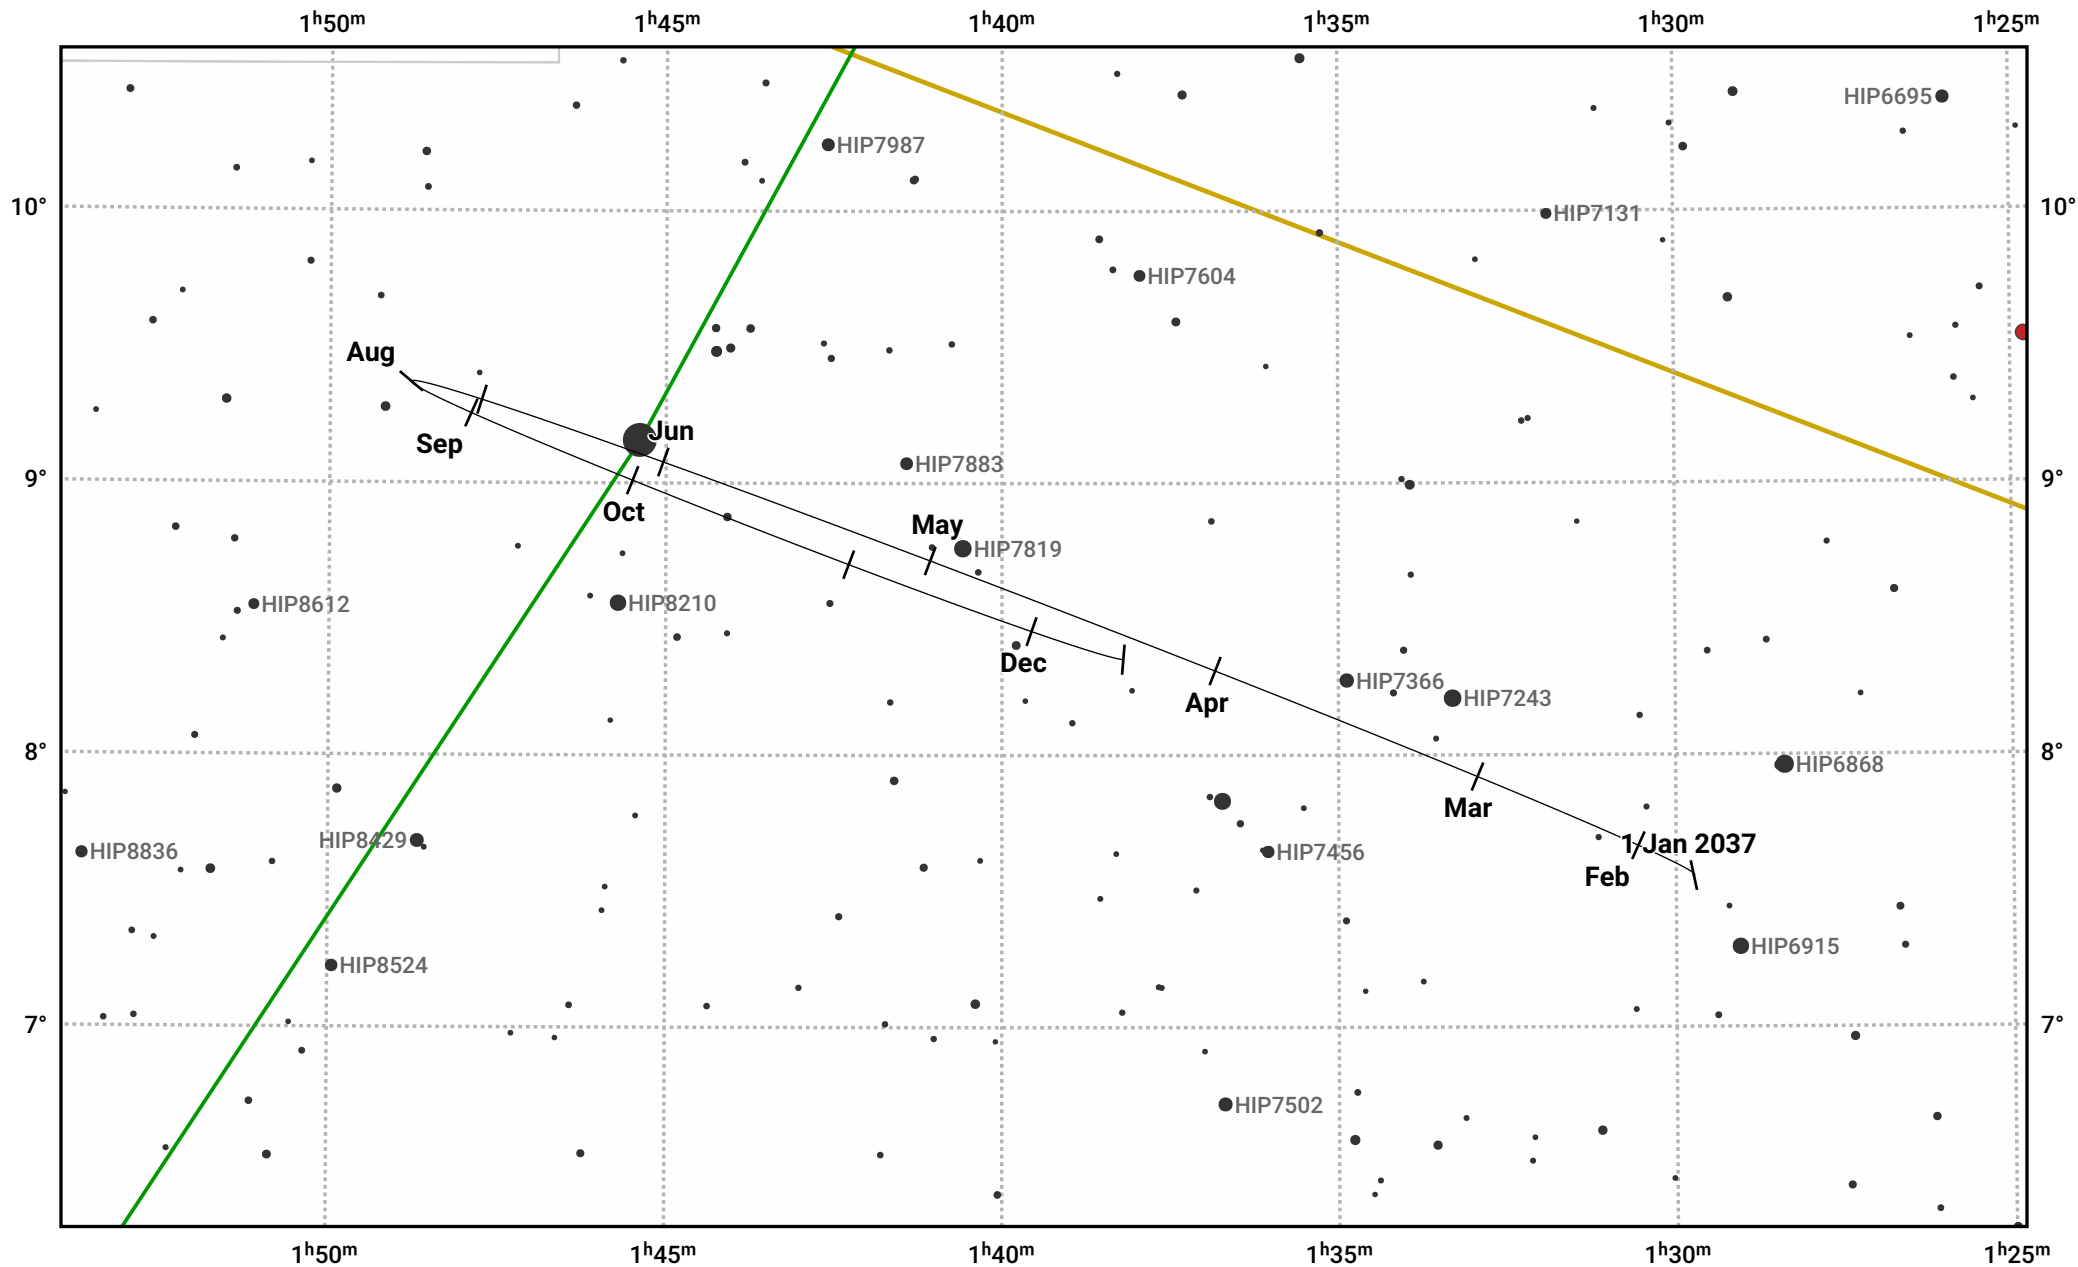

# The path of Neptune in 2037

© Dominic Ford 2011–2023. Date markers placed at midnight UTC. Downloaded from <https://in-the-sky.org>

Magnitude scale: ● 10.0 ● 9.0 ● 8.0 ● 7.0 ● 6.0 ● 5.0 ● 4.0

— Ecliptic Plane

● Galaxy    ■ Bright nebula    ● Open cluster    ● Globular cluster

| Date       | Mag | Angular size |
|------------|-----|--------------|
| 2037 Jan 1 | 7.9 | 2.3"         |
| 2037 Apr 1 | 7.9 | 2.2"         |
| 2037 Jul 1 | 7.9 | 2.3"         |
| 2037 Oct 1 | 7.8 | 2.4"         |
| 2038 Jan 1 | 7.9 | 2.3"         |