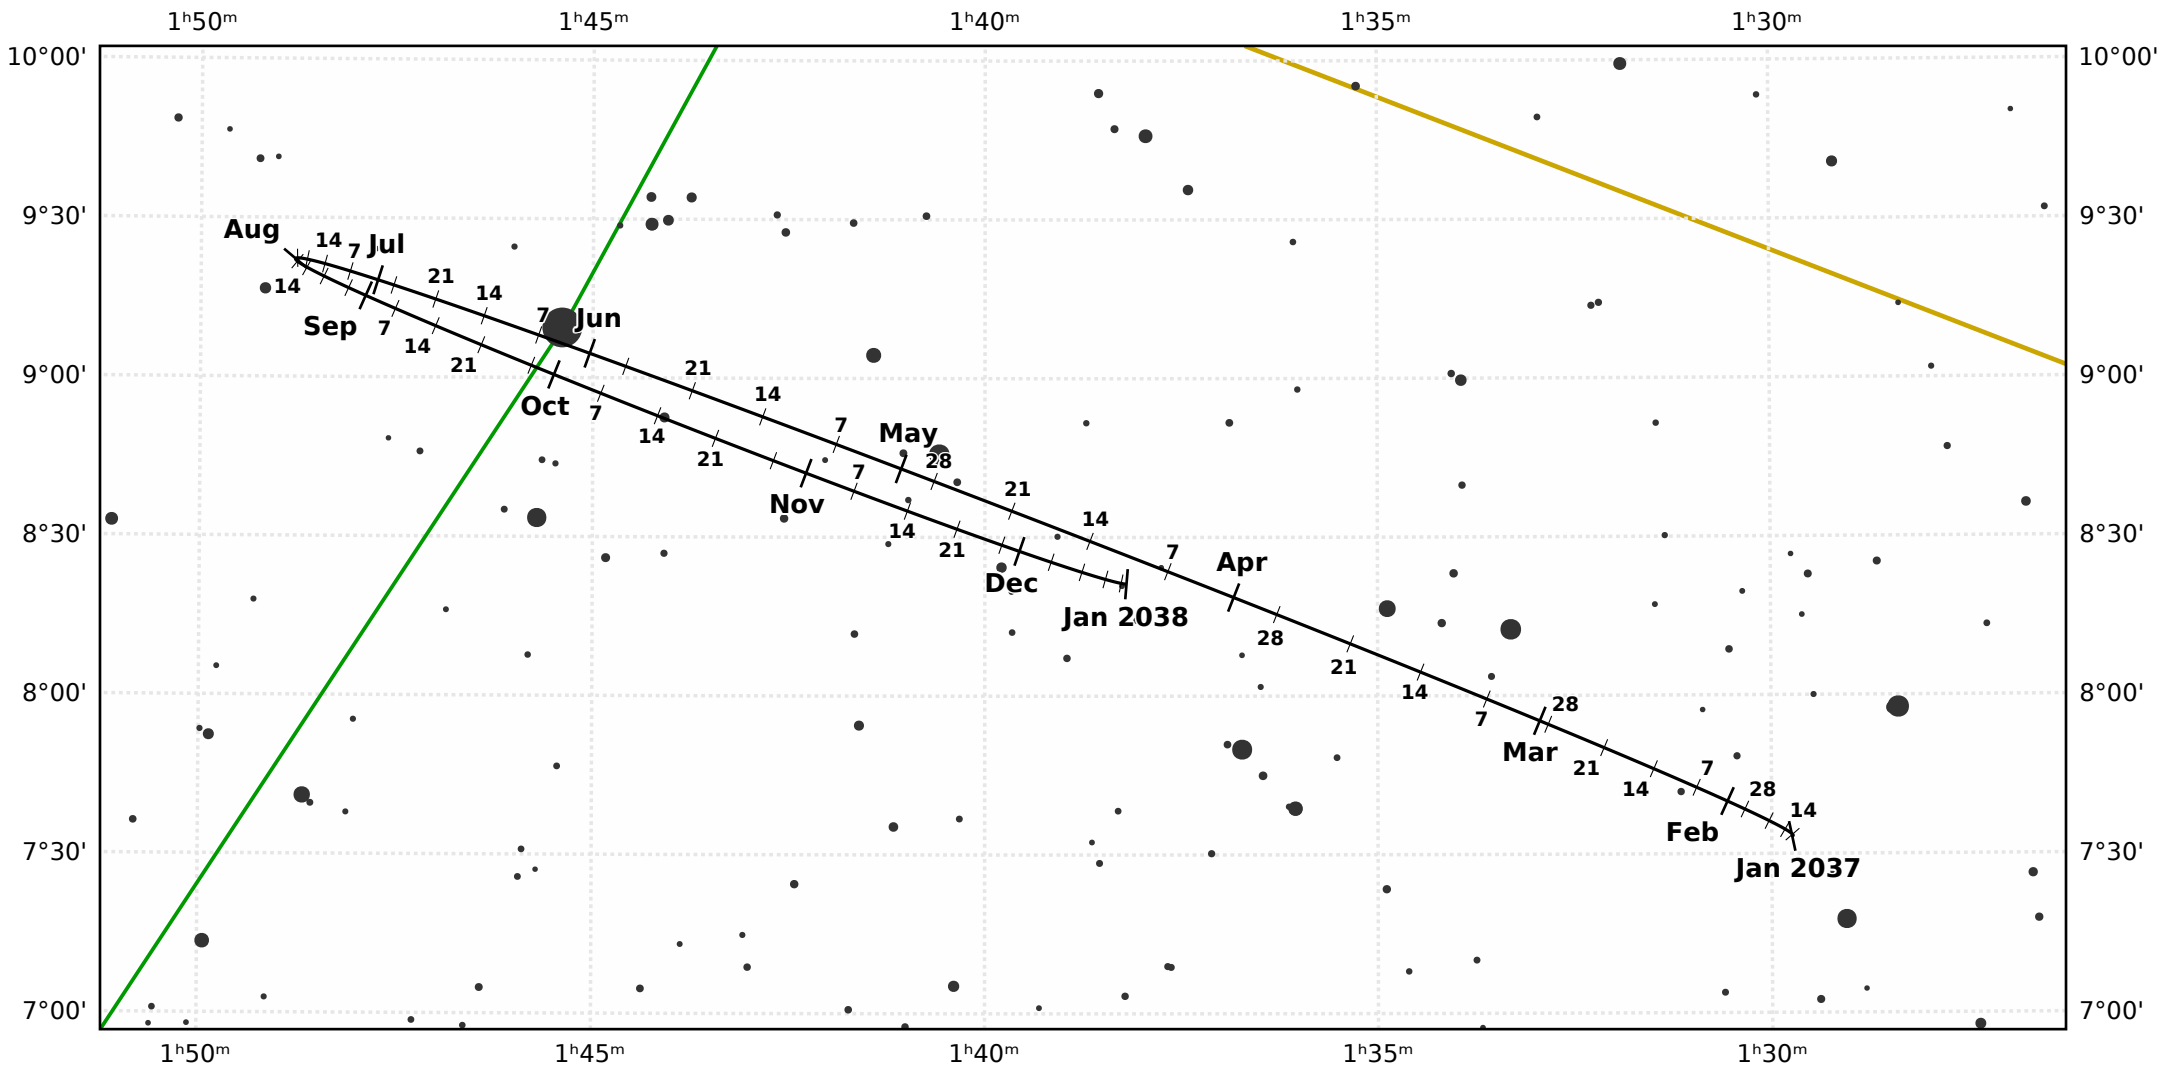

# The path of Neptune in 2037

© Dominic Ford 2011-2020. Downloaded from <https://in-the-sky.org>

— The Equator — Ecliptic Plane — Galactic Plane