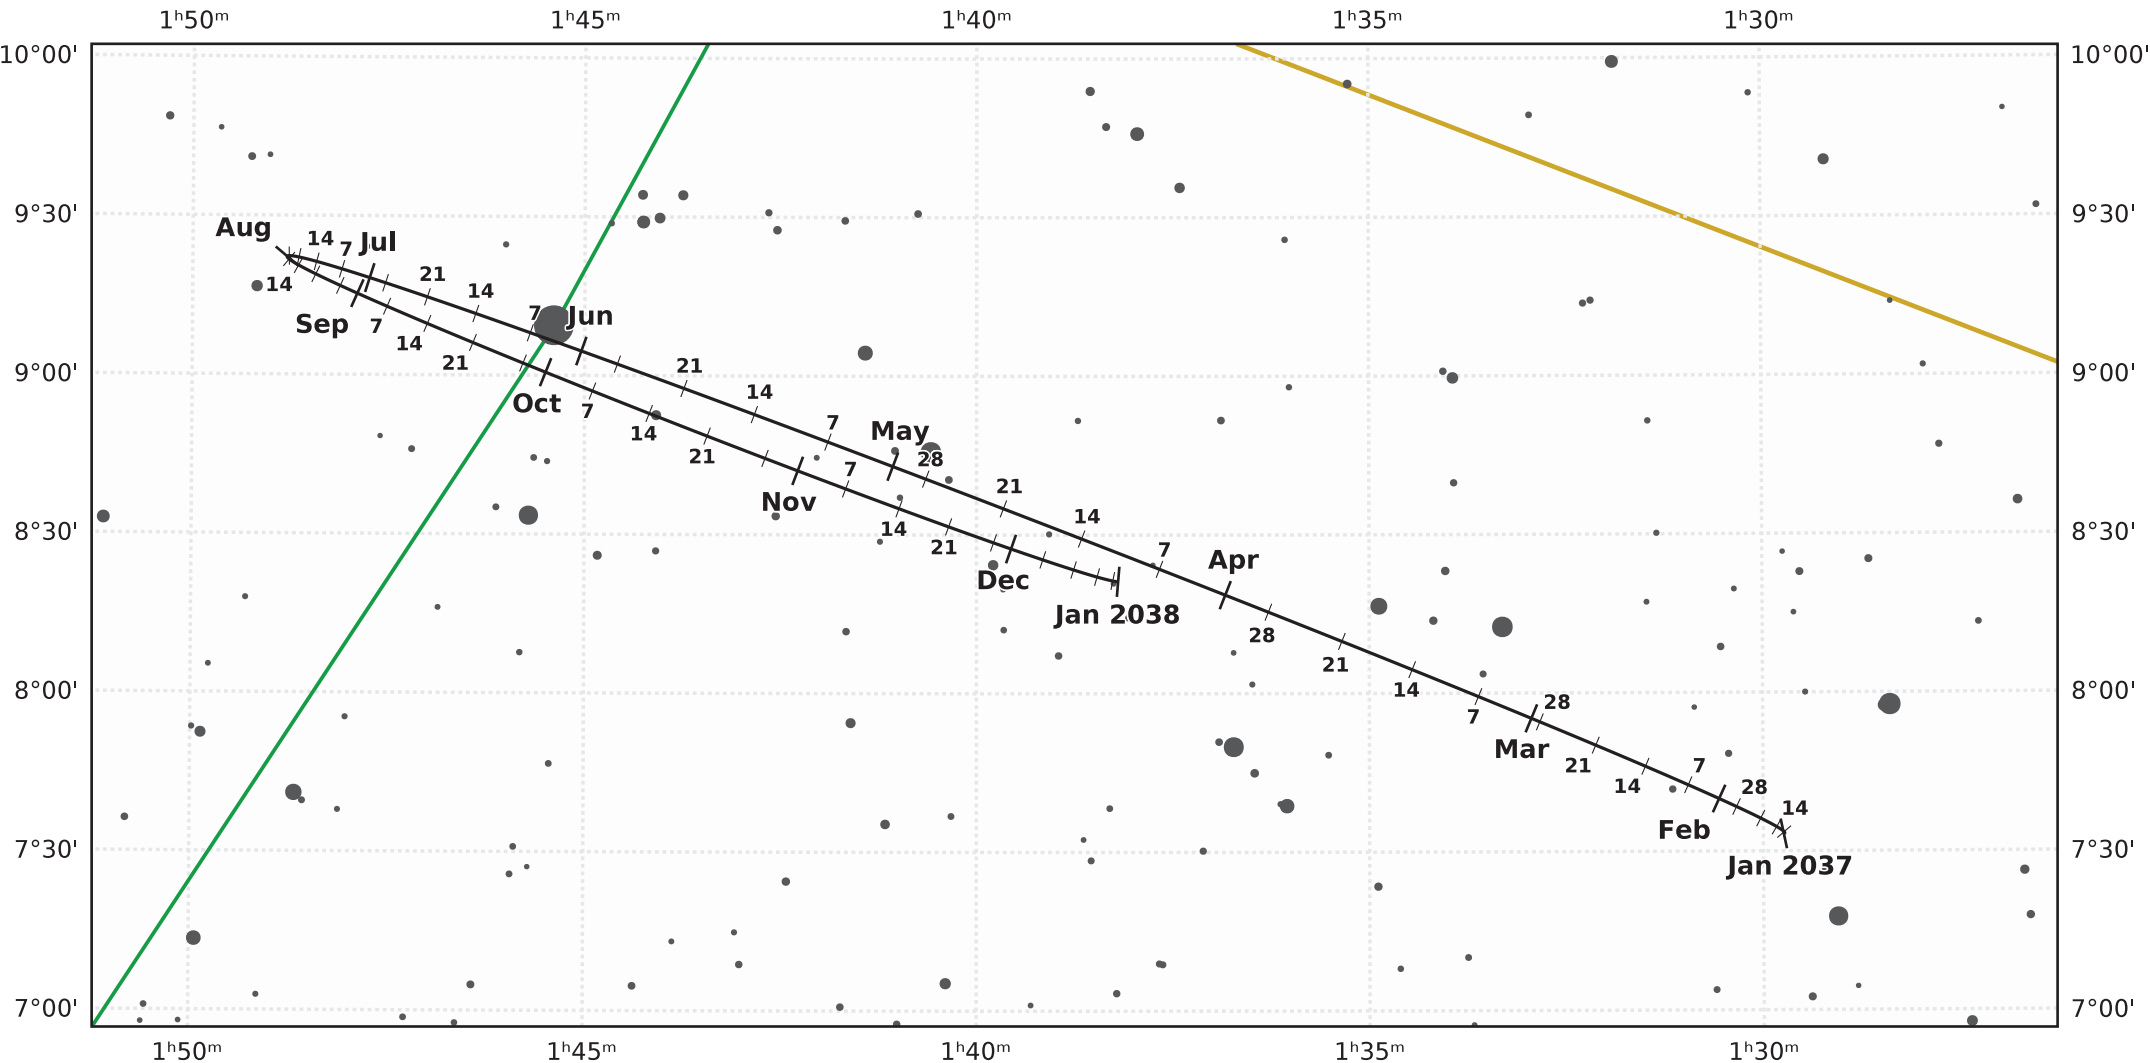

The path of Neptune in 2037

© Dominic Ford 2011-2020. Downloaded from <https://in-the-sky.org>

Magnitude scale: •10.5 •10.0 •9.5 •9.0 •8.5 •8.0 •7.5 •7.0 •6.5 •6.0 •5.5 •5.0 •4.5 •4.0

— The Equator — Ecliptic Plane — Galactic Plane