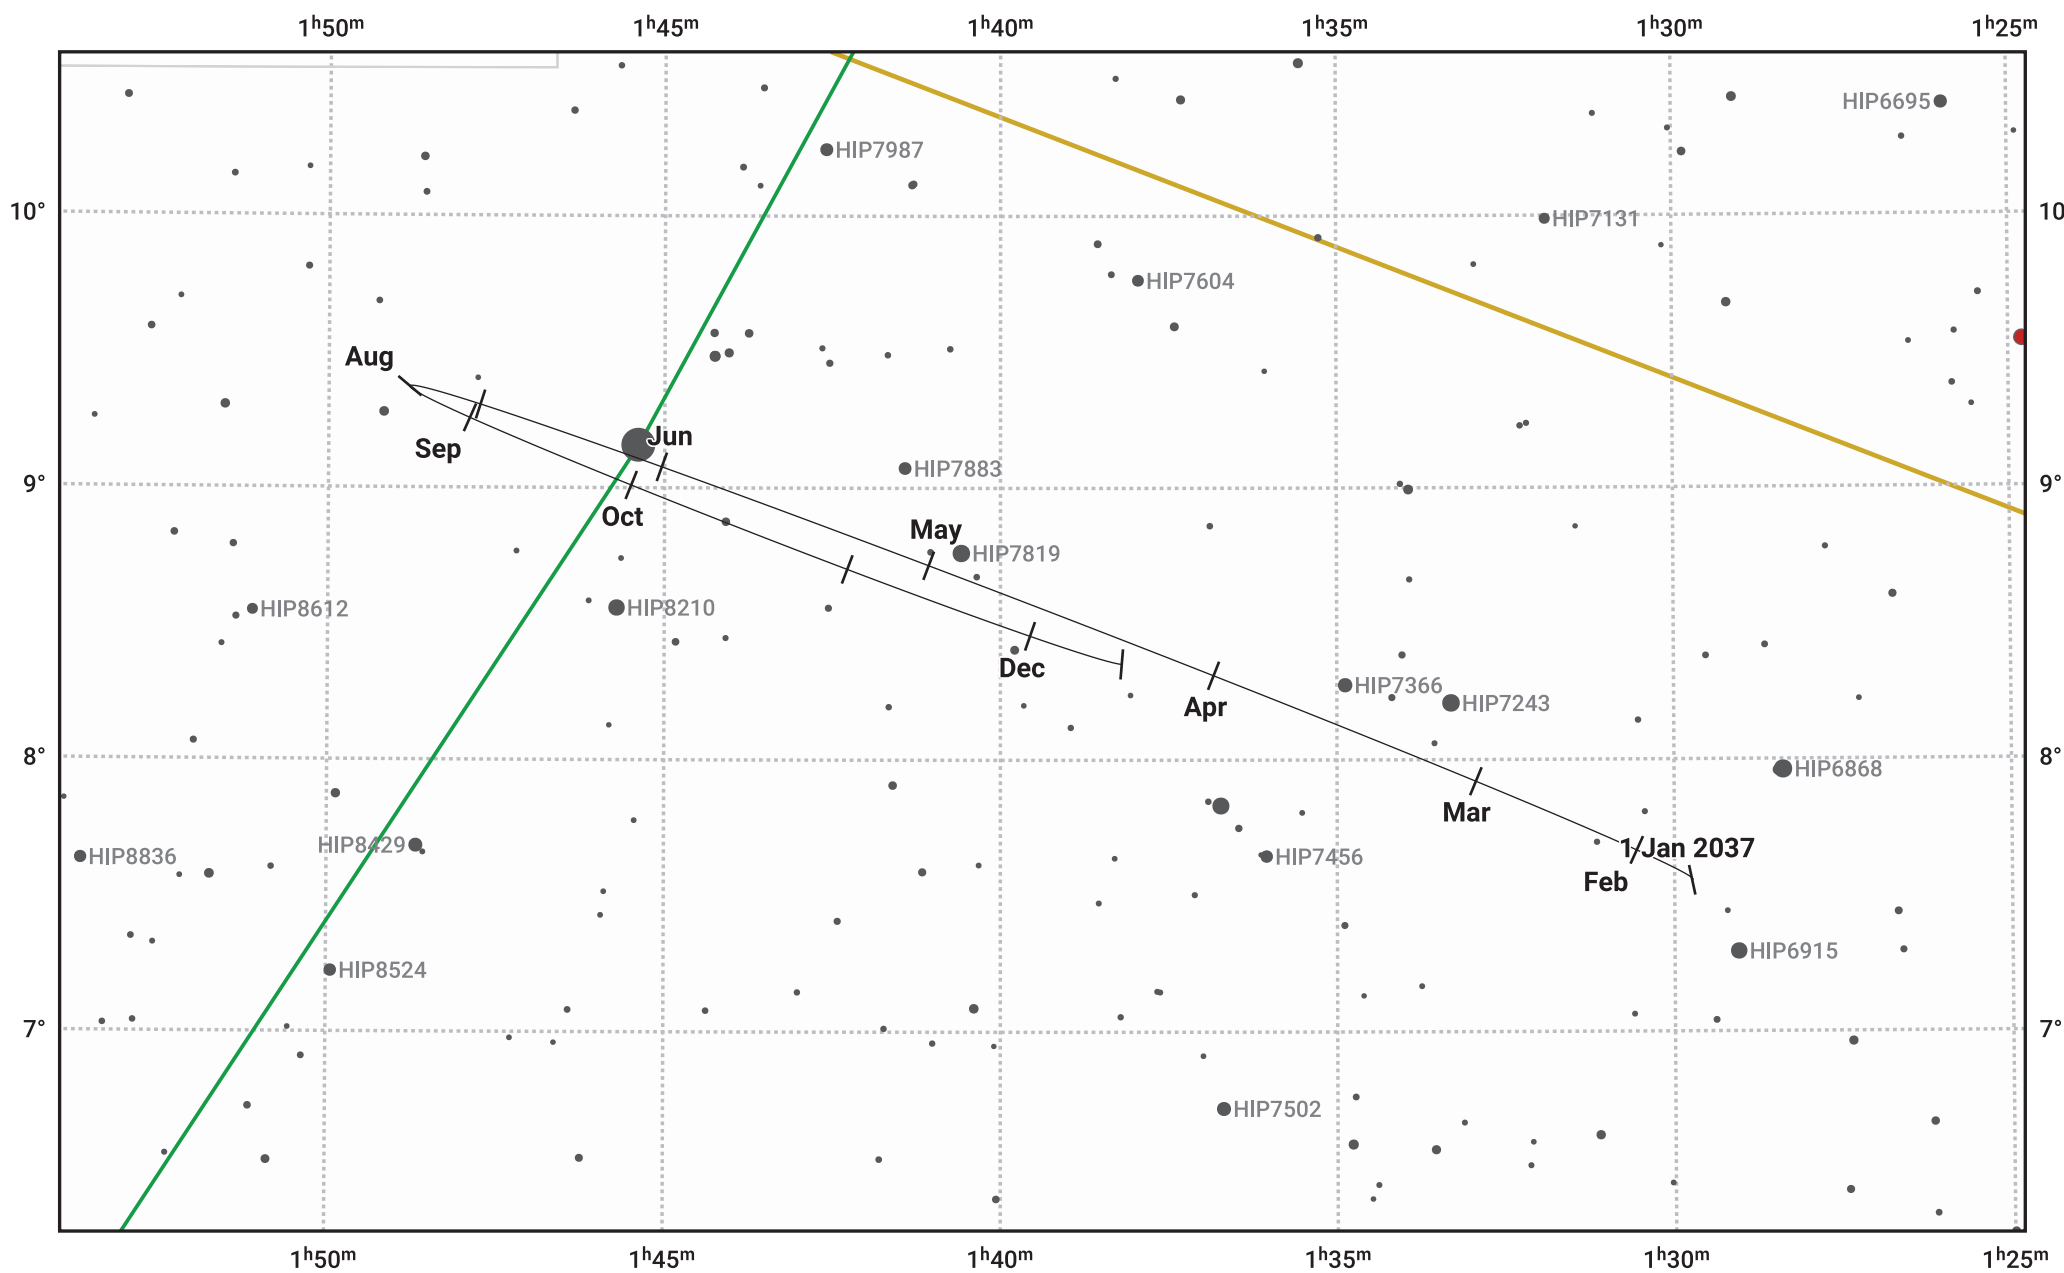

The path of Neptune in 2037

© Dominic Ford 2011–2024. Date markers placed at midnight UTC. Downloaded from <https://in-the-sky.org>

Magnitude scale: • 10.0 • 9.0 • 8.0 • 7.0 • 6.0 • 5.0 • 4.0

— Ecliptic Plane

- Galaxy
- Bright nebula
- Open cluster
- ⊕ Globular cluster

Date	Mag	Angular size
2037 Jan 1	7.9	2.3"
2037 Apr 1	7.9	2.2"
2037 Jul 1	7.9	2.3"
2037 Oct 1	7.8	2.4"
2038 Jan 1	7.9	2.3"