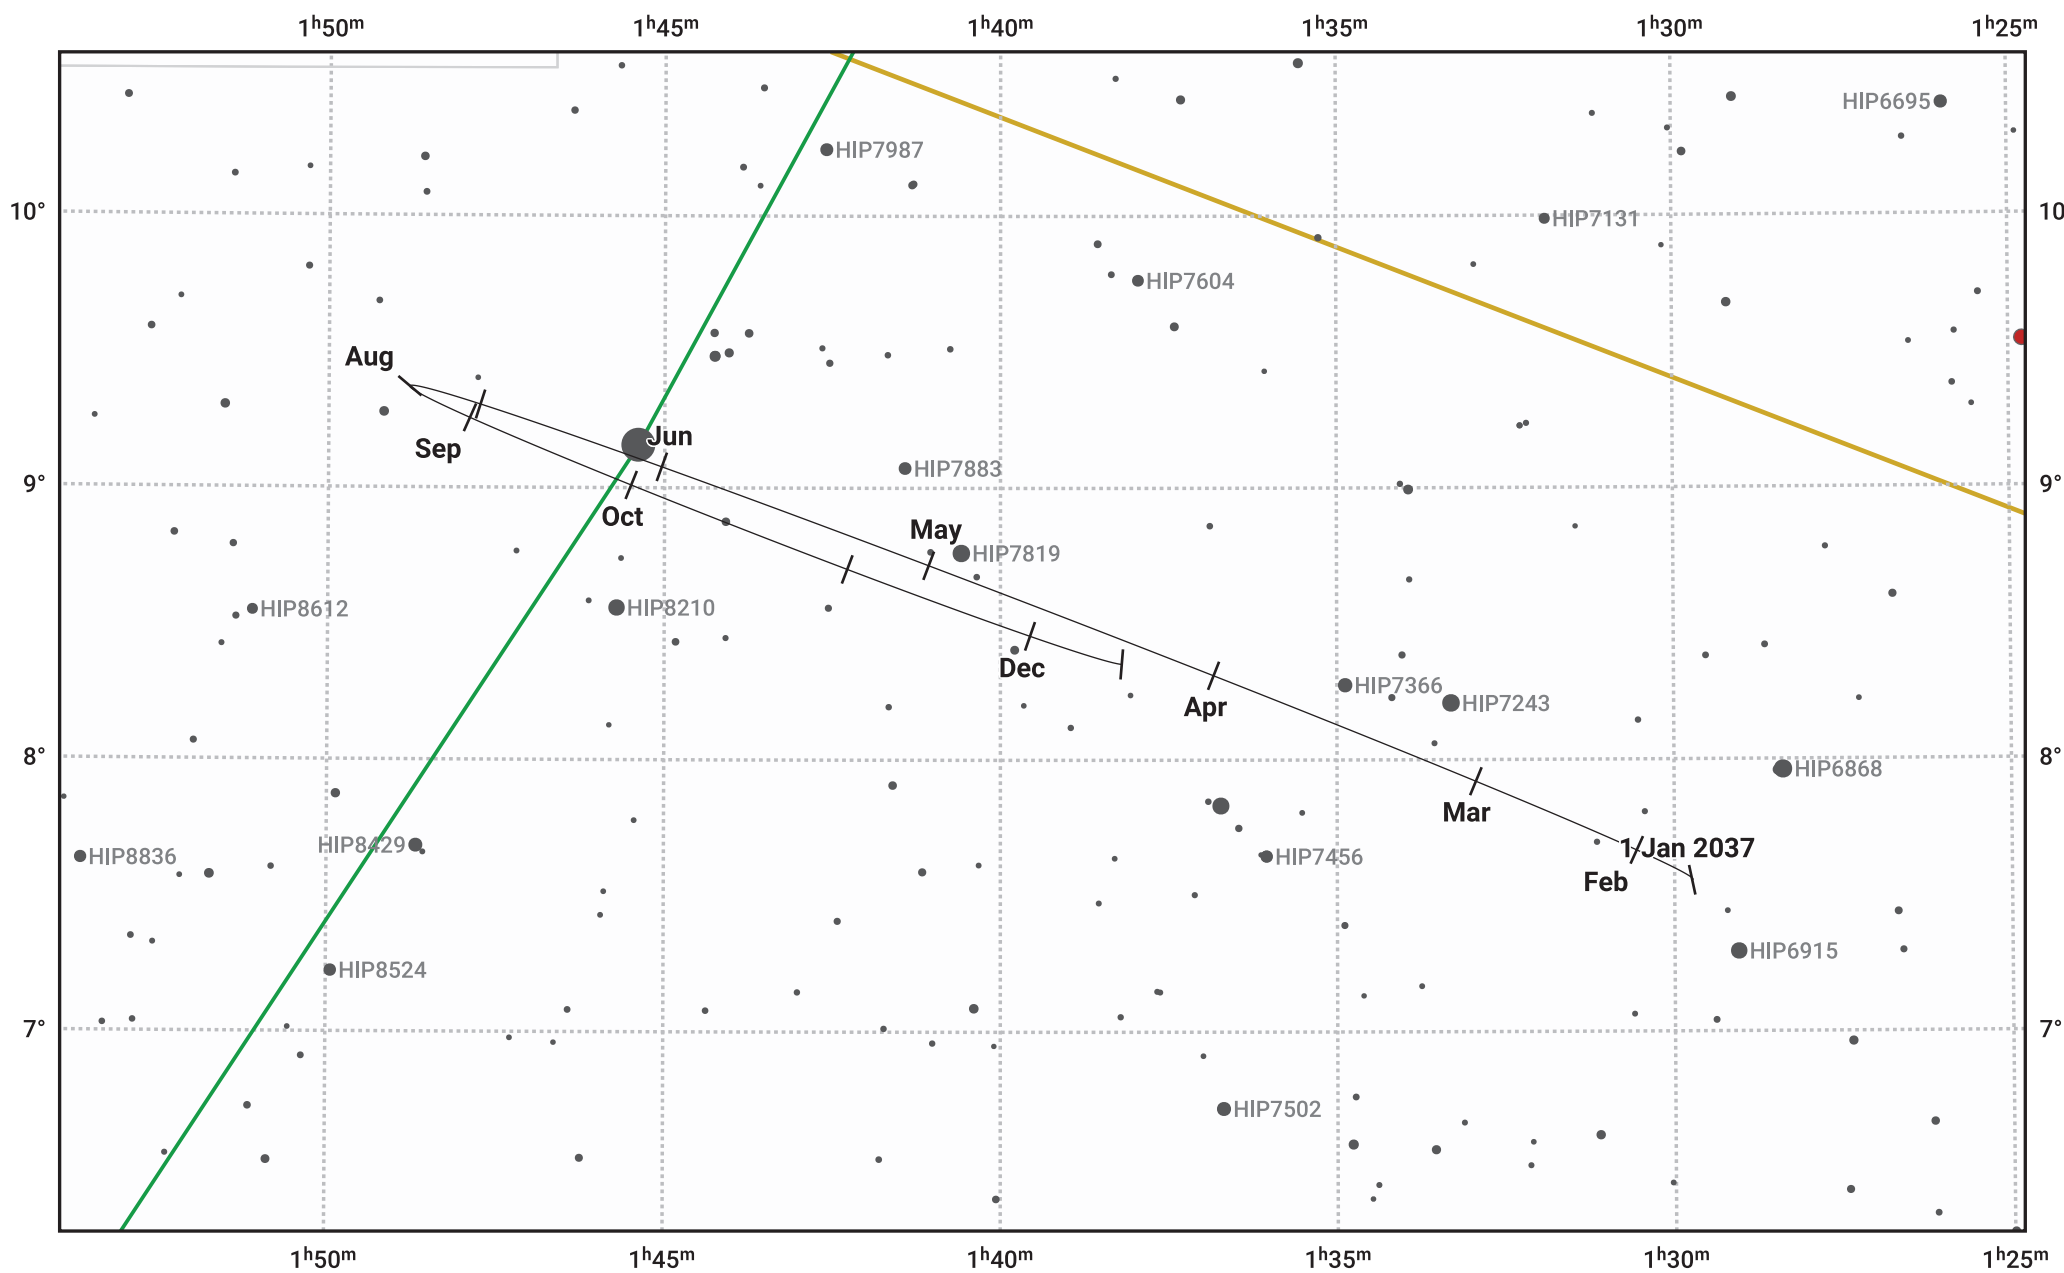

The path of Neptune in 2037

© Dominic Ford 2011–2023. Date markers placed at midnight UTC. Downloaded from <https://in-the-sky.org>

Magnitude scale: • 10.0 • 9.0 • 8.0 • 7.0 • 6.0 • 5.0 • 4.0

— Ecliptic Plane

- Galaxy
- Bright nebula
- Open cluster
- ⊕ Globular cluster

Date	Mag	Angular size
2037 Jan 1	7.9	2.3"
2037 Apr 1	7.9	2.2"
2037 Jul 1	7.9	2.3"
2037 Oct 1	7.8	2.4"
2038 Jan 1	7.9	2.3"