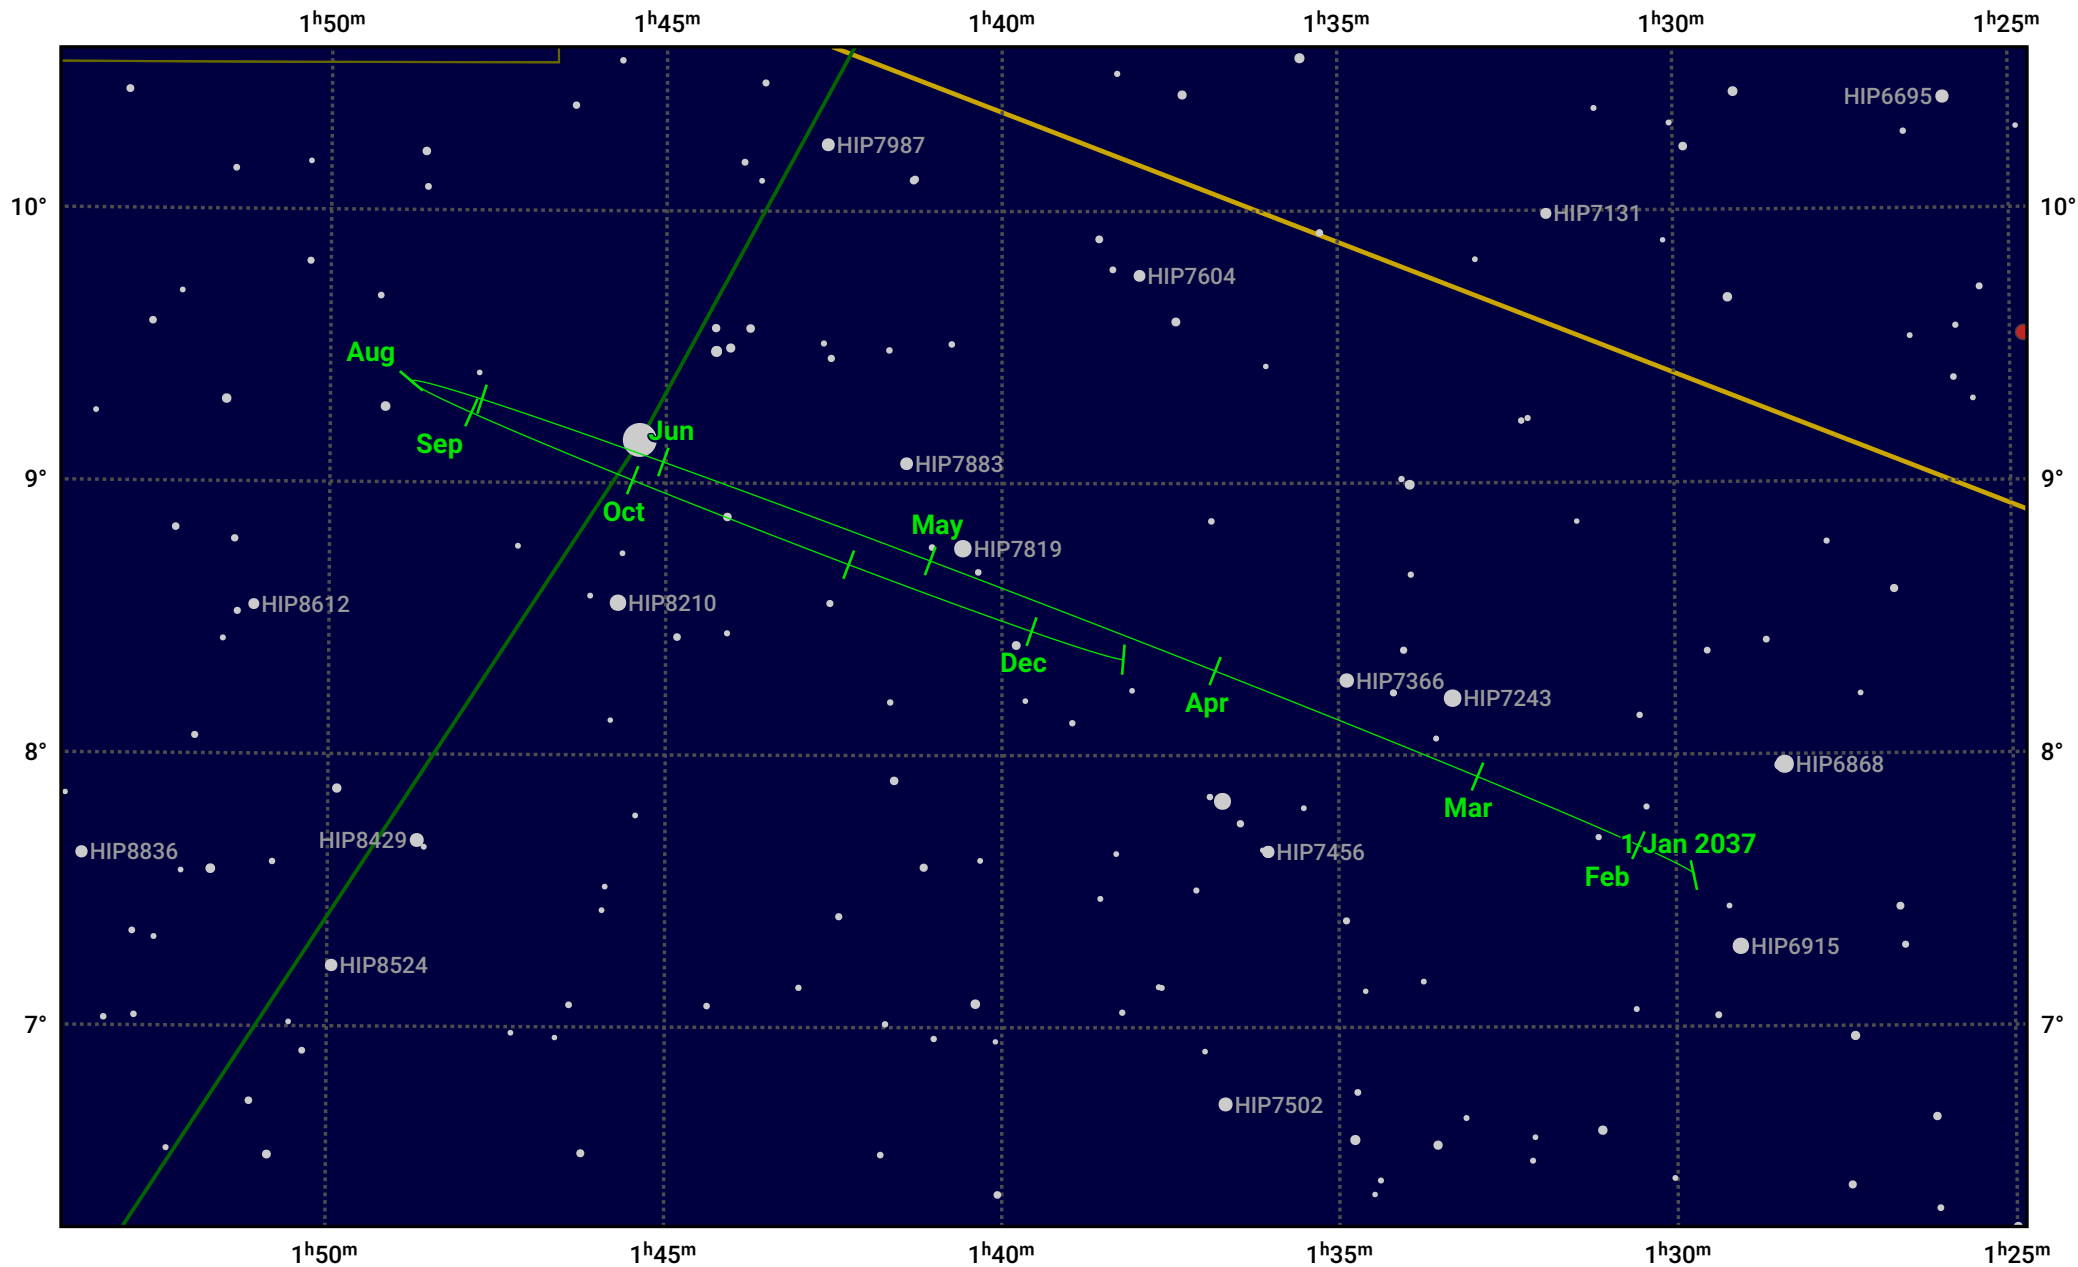

The path of Neptune in 2037

© Dominic Ford 2011–2023. Date markers placed at midnight UTC. Downloaded from <https://in-the-sky.org>

Magnitude scale: ● 10.0 ● 9.0 ● 8.0 ● 7.0 ● 6.0 ● 5.0 ● 4.0

— Ecliptic Plane

● Galaxy ■ Bright nebula ● Open cluster ● Globular cluster

Date	Mag	Angular size
2037 Jan 1	7.9	2.3"
2037 Apr 1	7.9	2.2"
2037 Jul 1	7.9	2.3"
2037 Oct 1	7.8	2.4"
2038 Jan 1	7.9	2.3"