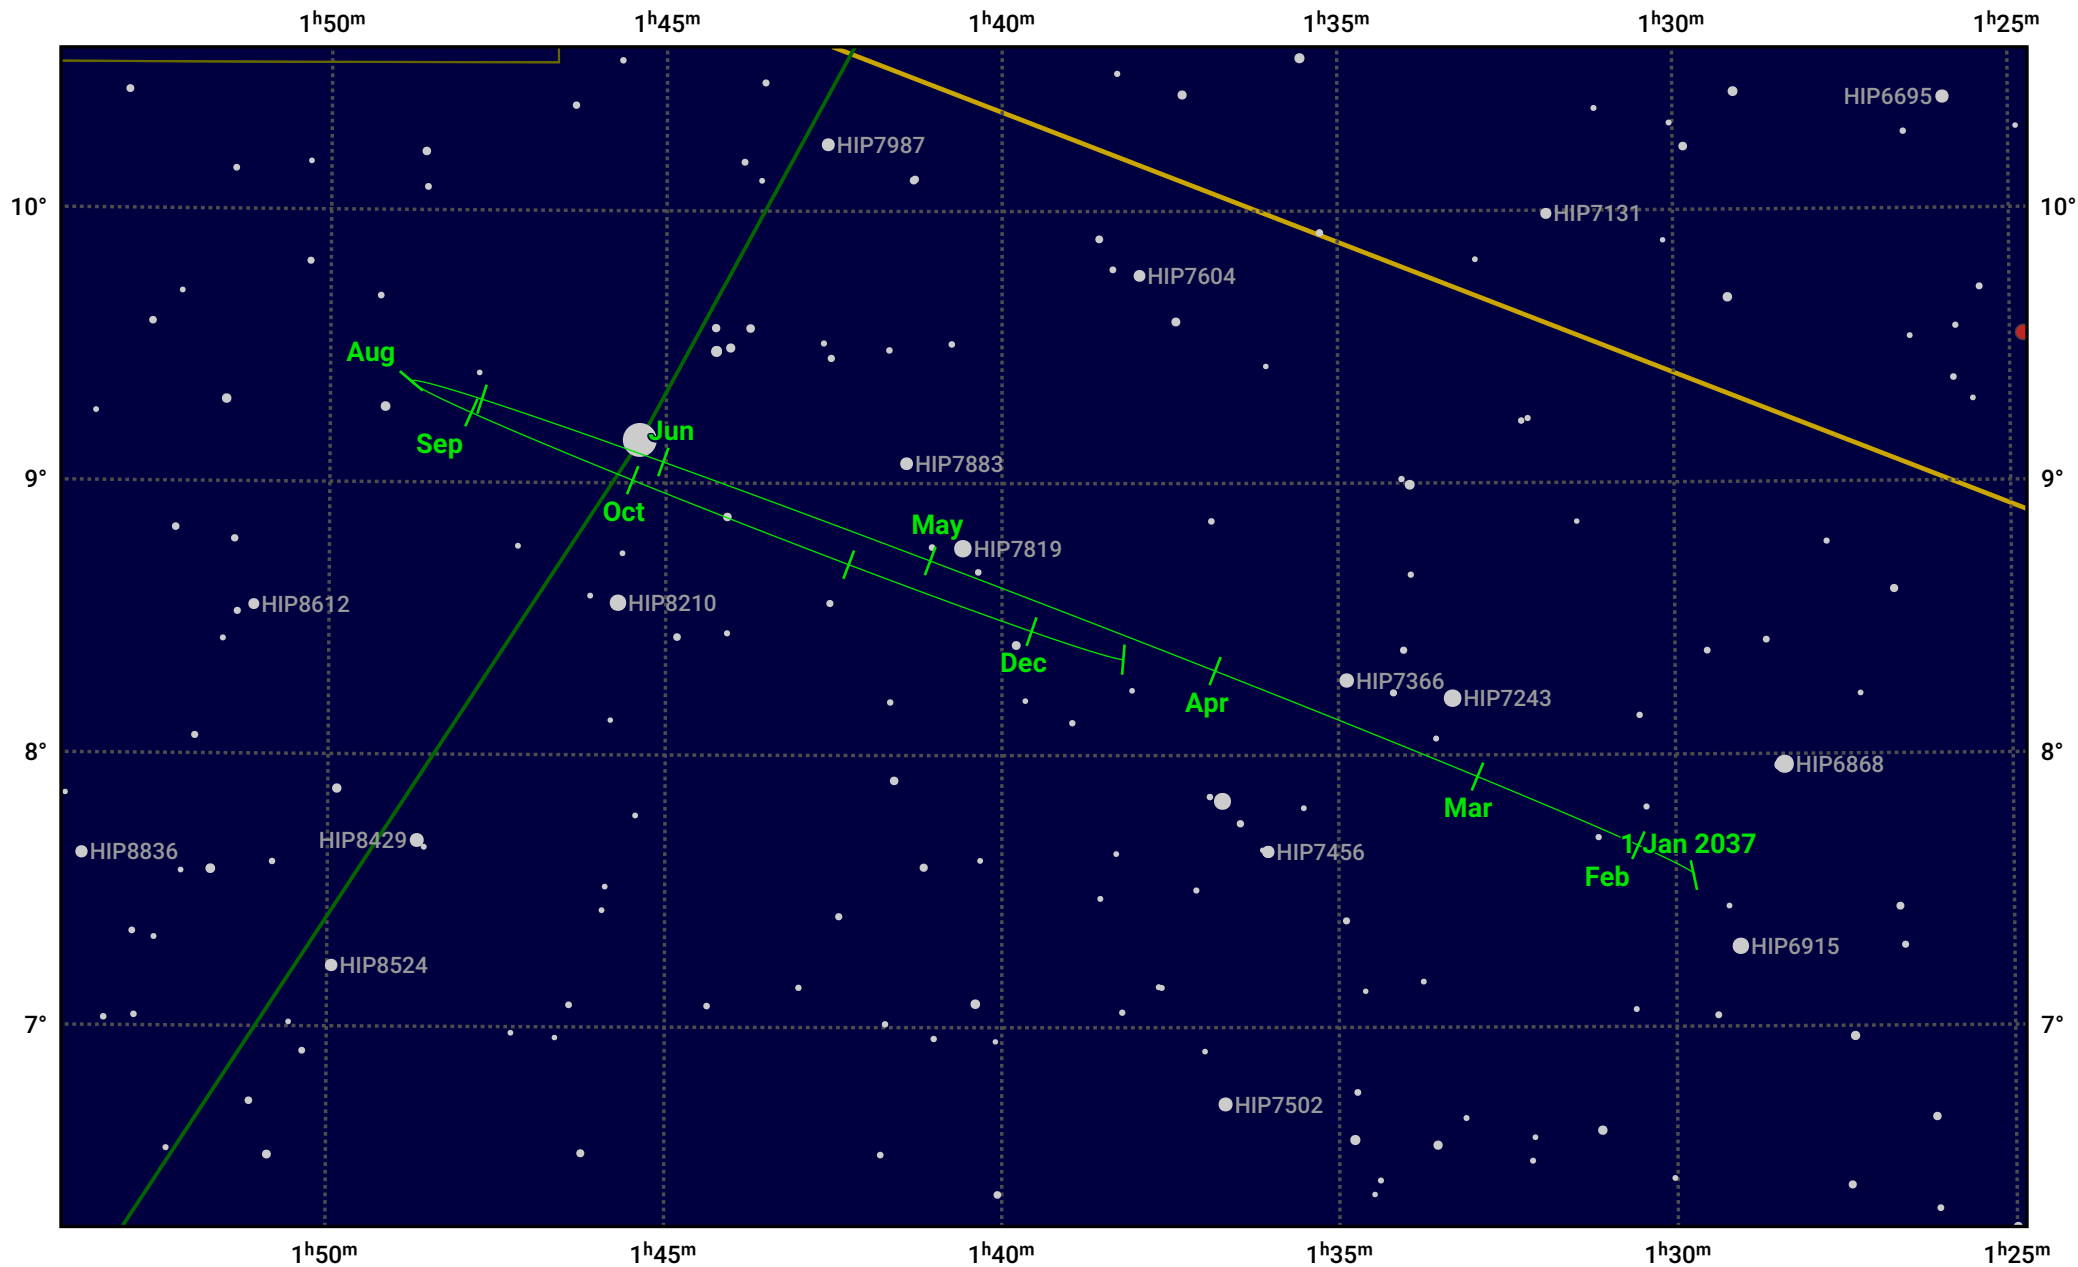

The path of Neptune in 2037

© Dominic Ford 2011–2024. Date markers placed at midnight UTC. Downloaded from <https://in-the-sky.org>

Magnitude scale: ● 10.0 ● 9.0 ● 8.0 ● 7.0 ● 6.0 ● 5.0 ● 4.0

— Ecliptic Plane

● Galaxy ■ Bright nebula ● Open cluster ● Globular cluster

Date	Mag	Angular size
2037 Jan 1	7.9	2.3"
2037 Apr 1	7.9	2.2"
2037 Jul 1	7.9	2.3"
2037 Oct 1	7.8	2.4"
2038 Jan 1	7.9	2.3"