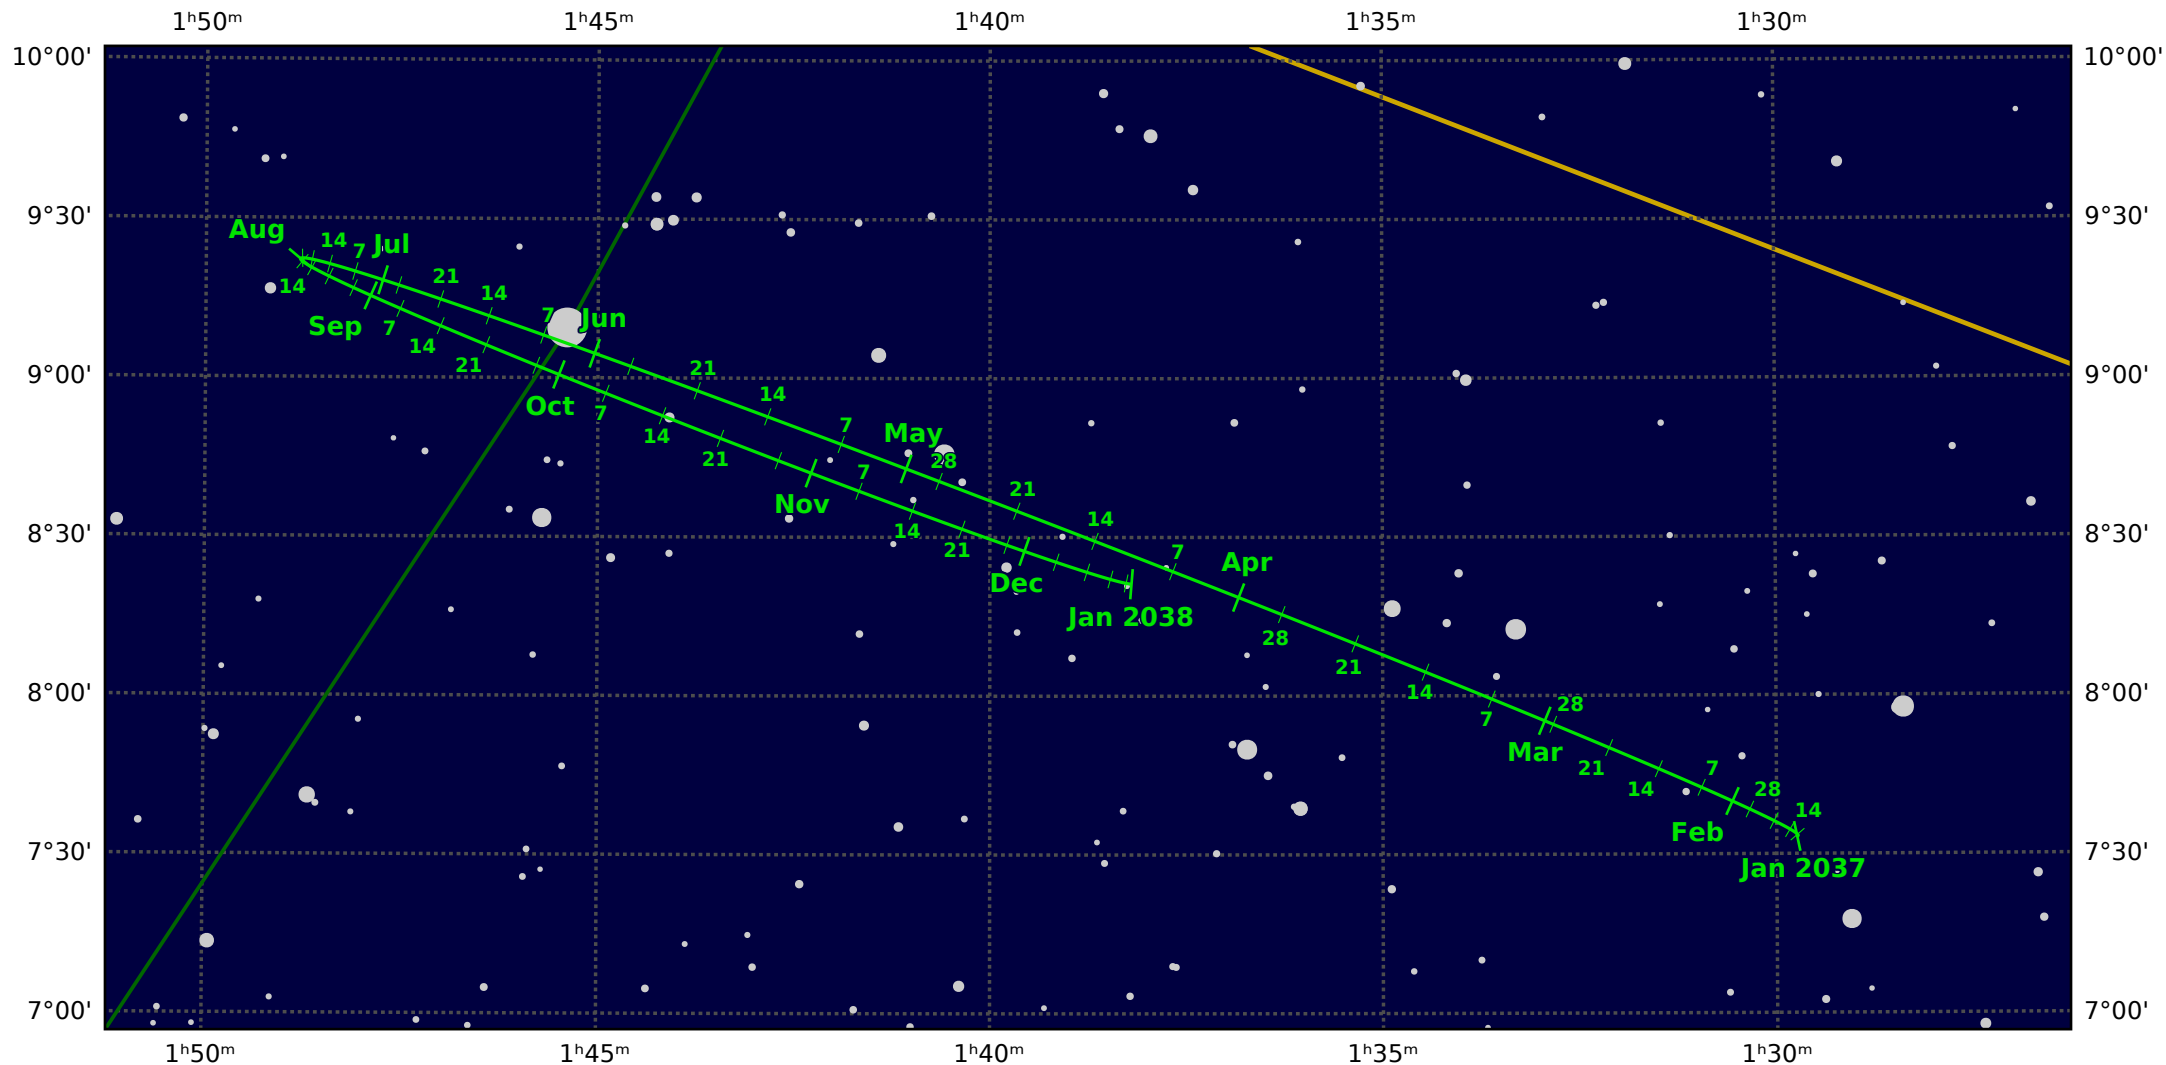

# The path of Neptune in 2037

© Dominic Ford 2011-2020. Downloaded from <https://in-the-sky.org>

Magnitude scale: •10.5 •10.0 •9.5 •9.0 •8.5 •8.0 •7.5 •7.0 •6.5 •6.0 •5.5 •5.0 •4.5 •4.0

— Ecliptic Plane — Galactic Plane