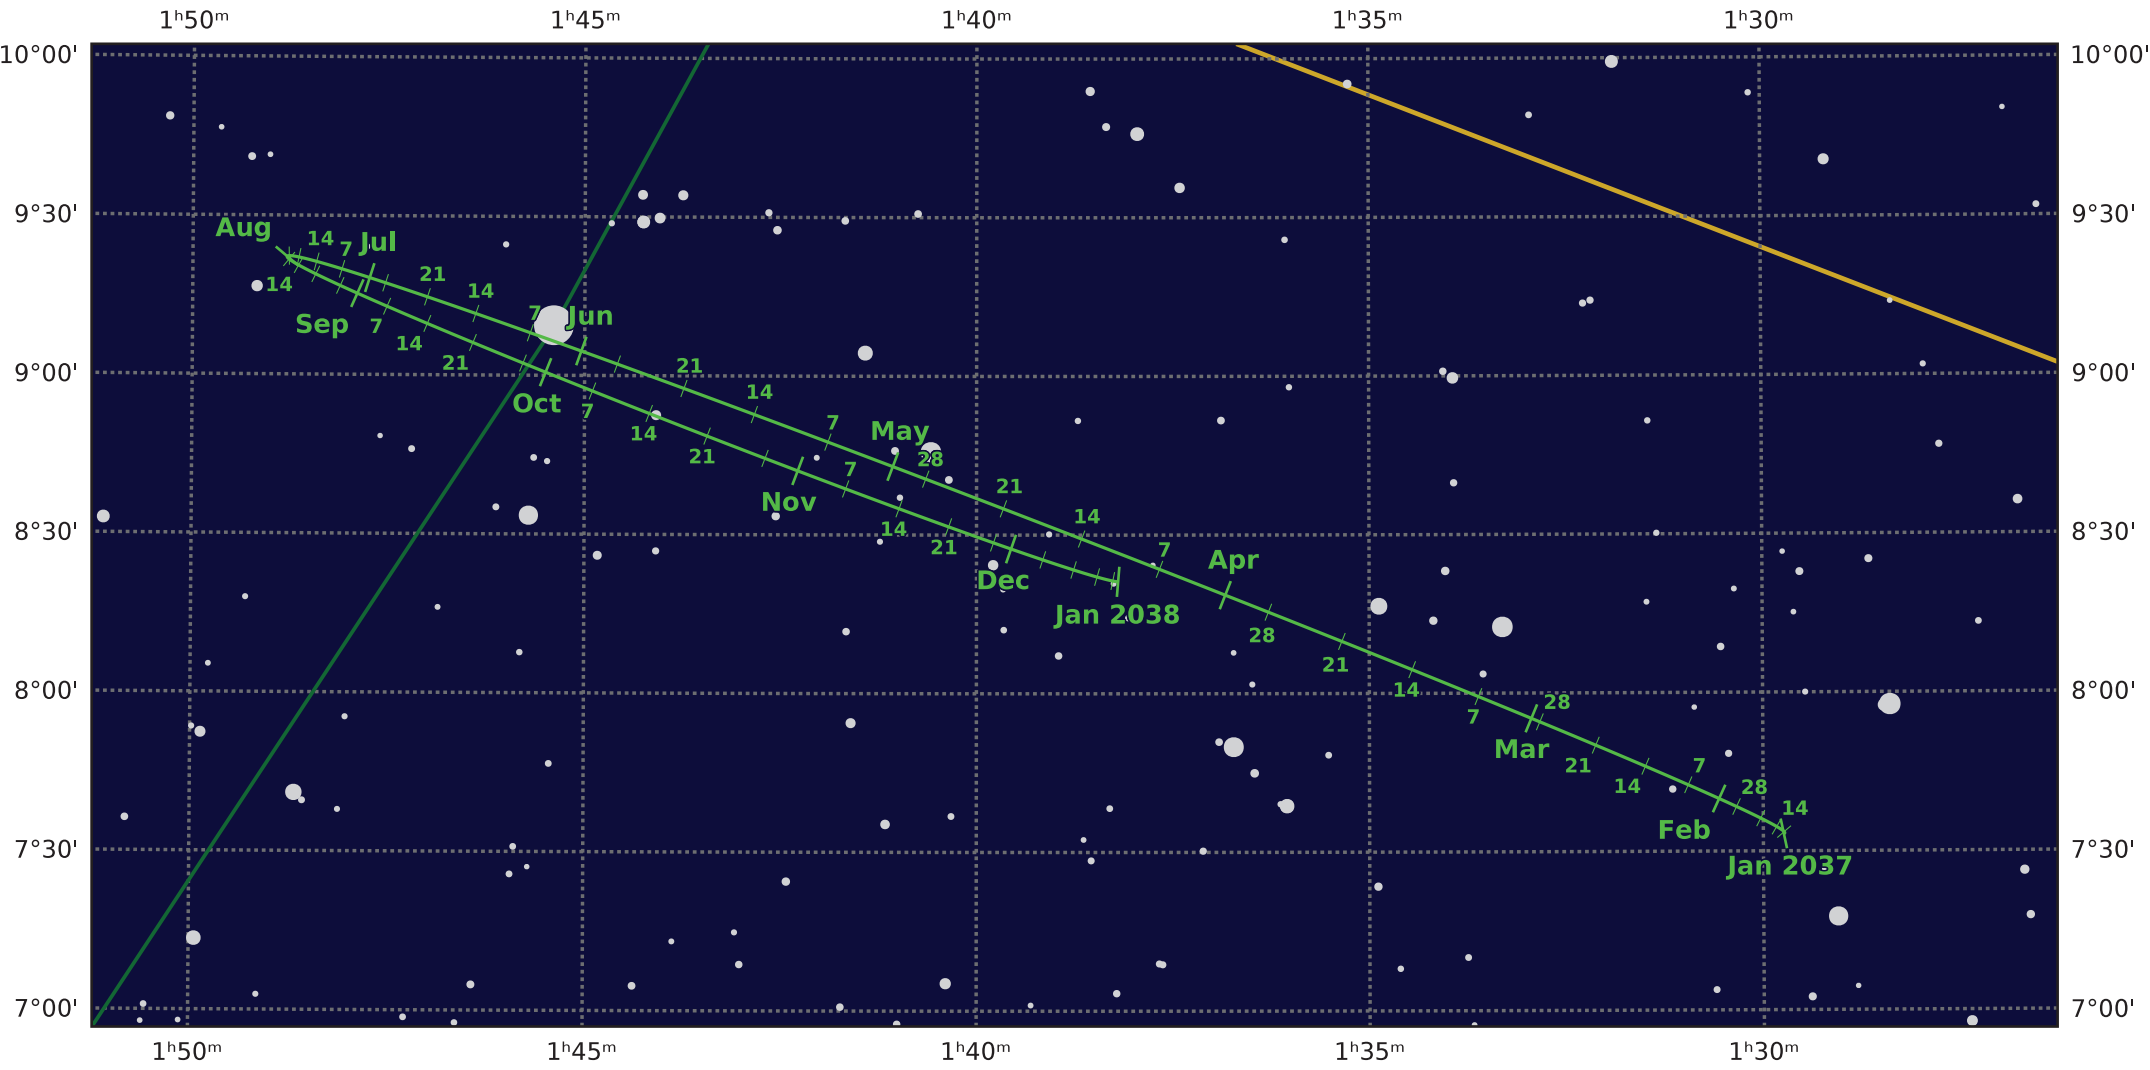

# The path of Neptune in 2037

© Dominic Ford 2011-2020. Downloaded from <https://in-the-sky.org>

Magnitude scale: •10.5 •10.0 •9.5 •9.0 •8.5 •8.0 •7.5 •7.0 ●6.5 ●6.0 ●5.5 ●5.0 ●4.5 ●4.0

— Ecliptic Plane — Galactic Plane