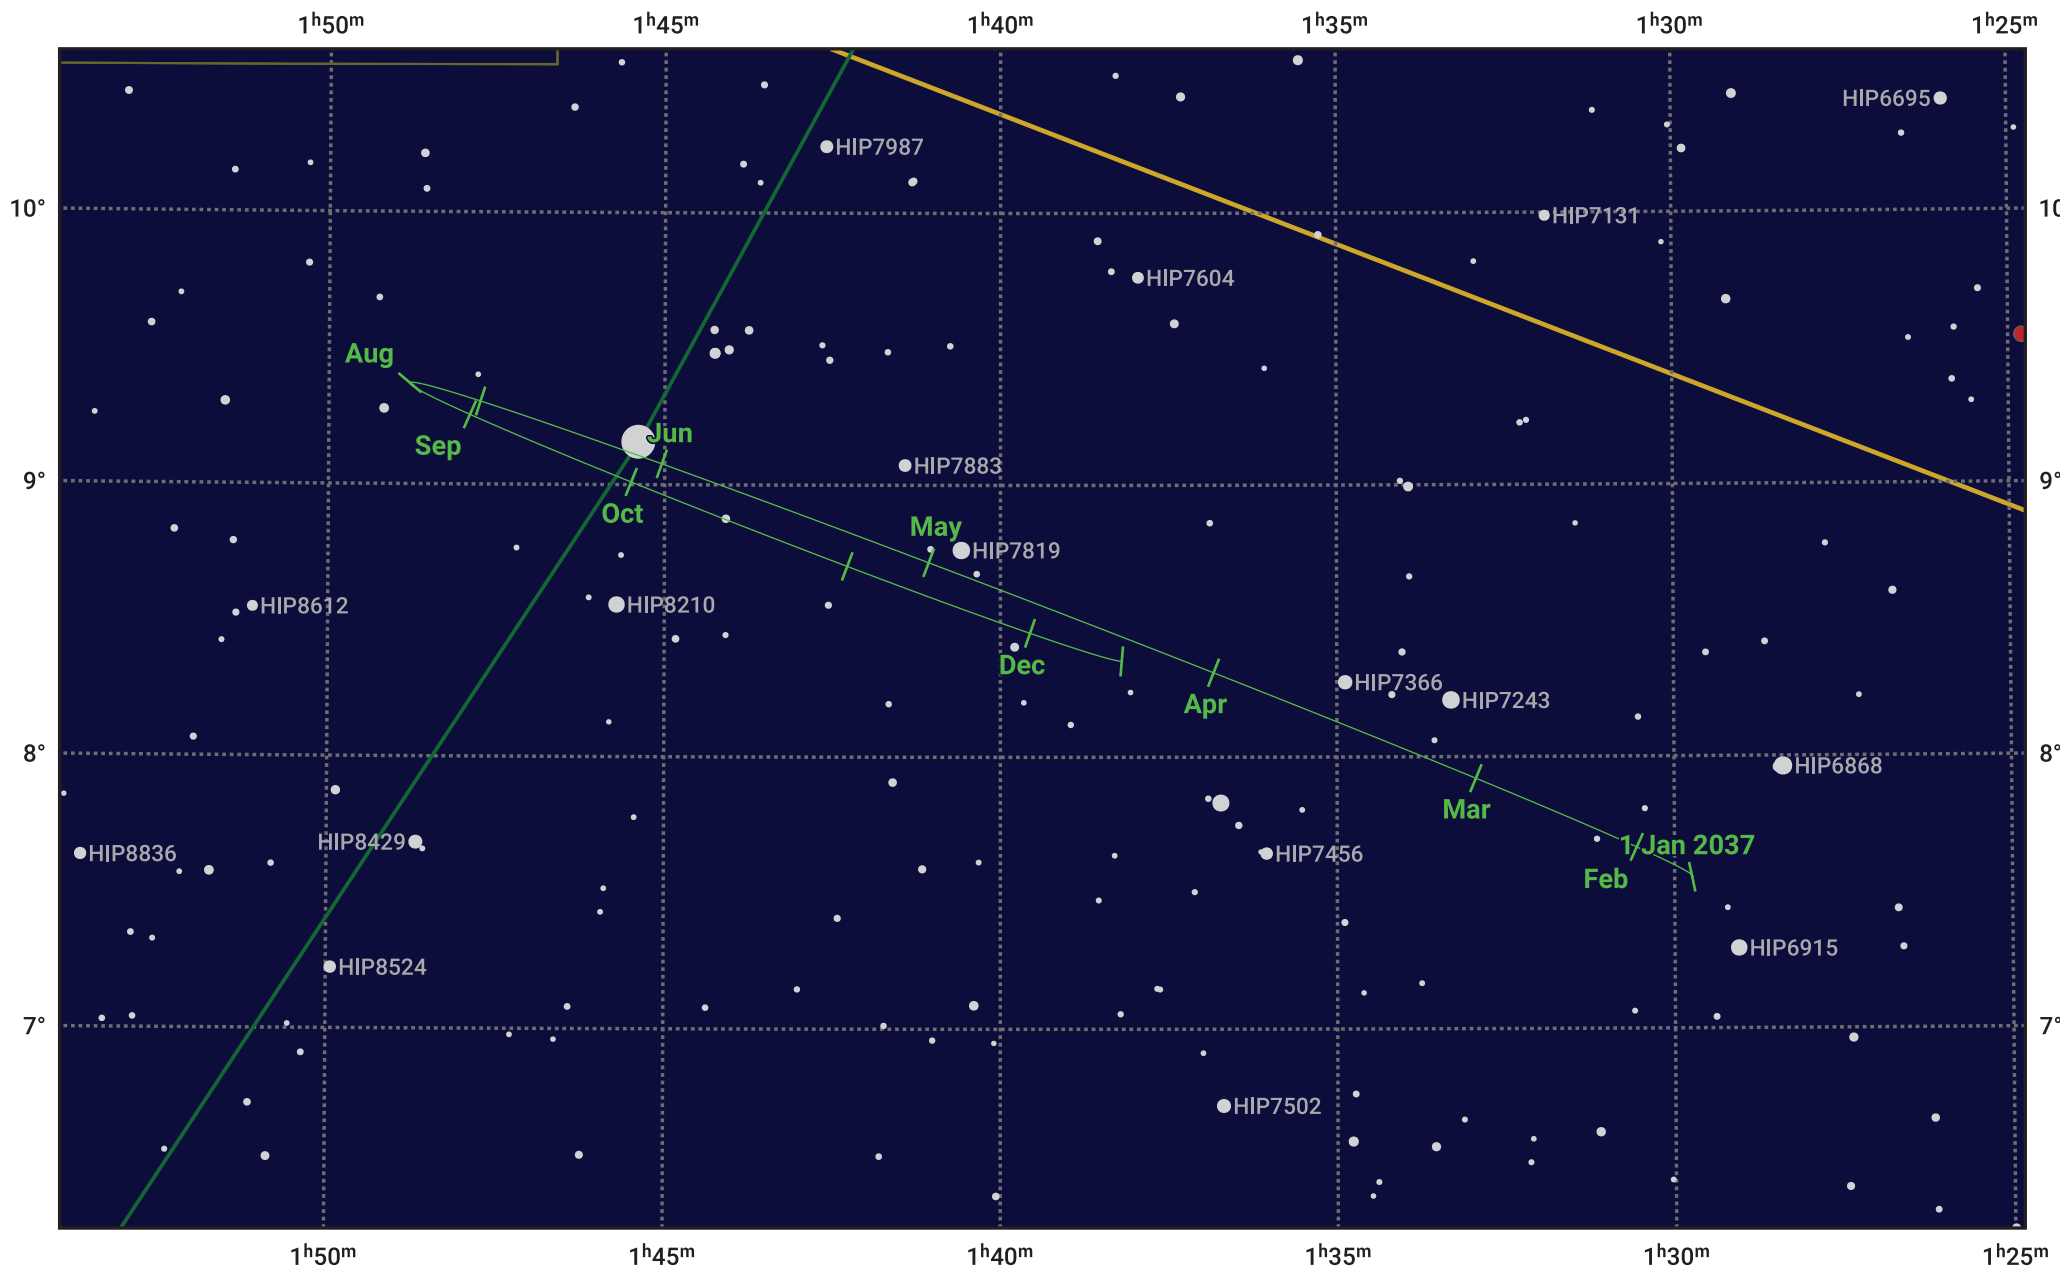

The path of Neptune in 2037

© Dominic Ford 2011–2024. Date markers placed at midnight UTC. Downloaded from <https://in-the-sky.org>

Magnitude scale: • 10.0 • 9.0 • 8.0 • 7.0 • 6.0 • 5.0 • 4.0

— Ecliptic Plane

- Galaxy
- Bright nebula
- Open cluster
- ⊕ Globular cluster

Date	Mag	Angular size
2037 Jan 1	7.9	2.3"
2037 Apr 1	7.9	2.2"
2037 Jul 1	7.9	2.3"
2037 Oct 1	7.8	2.4"
2038 Jan 1	7.9	2.3"