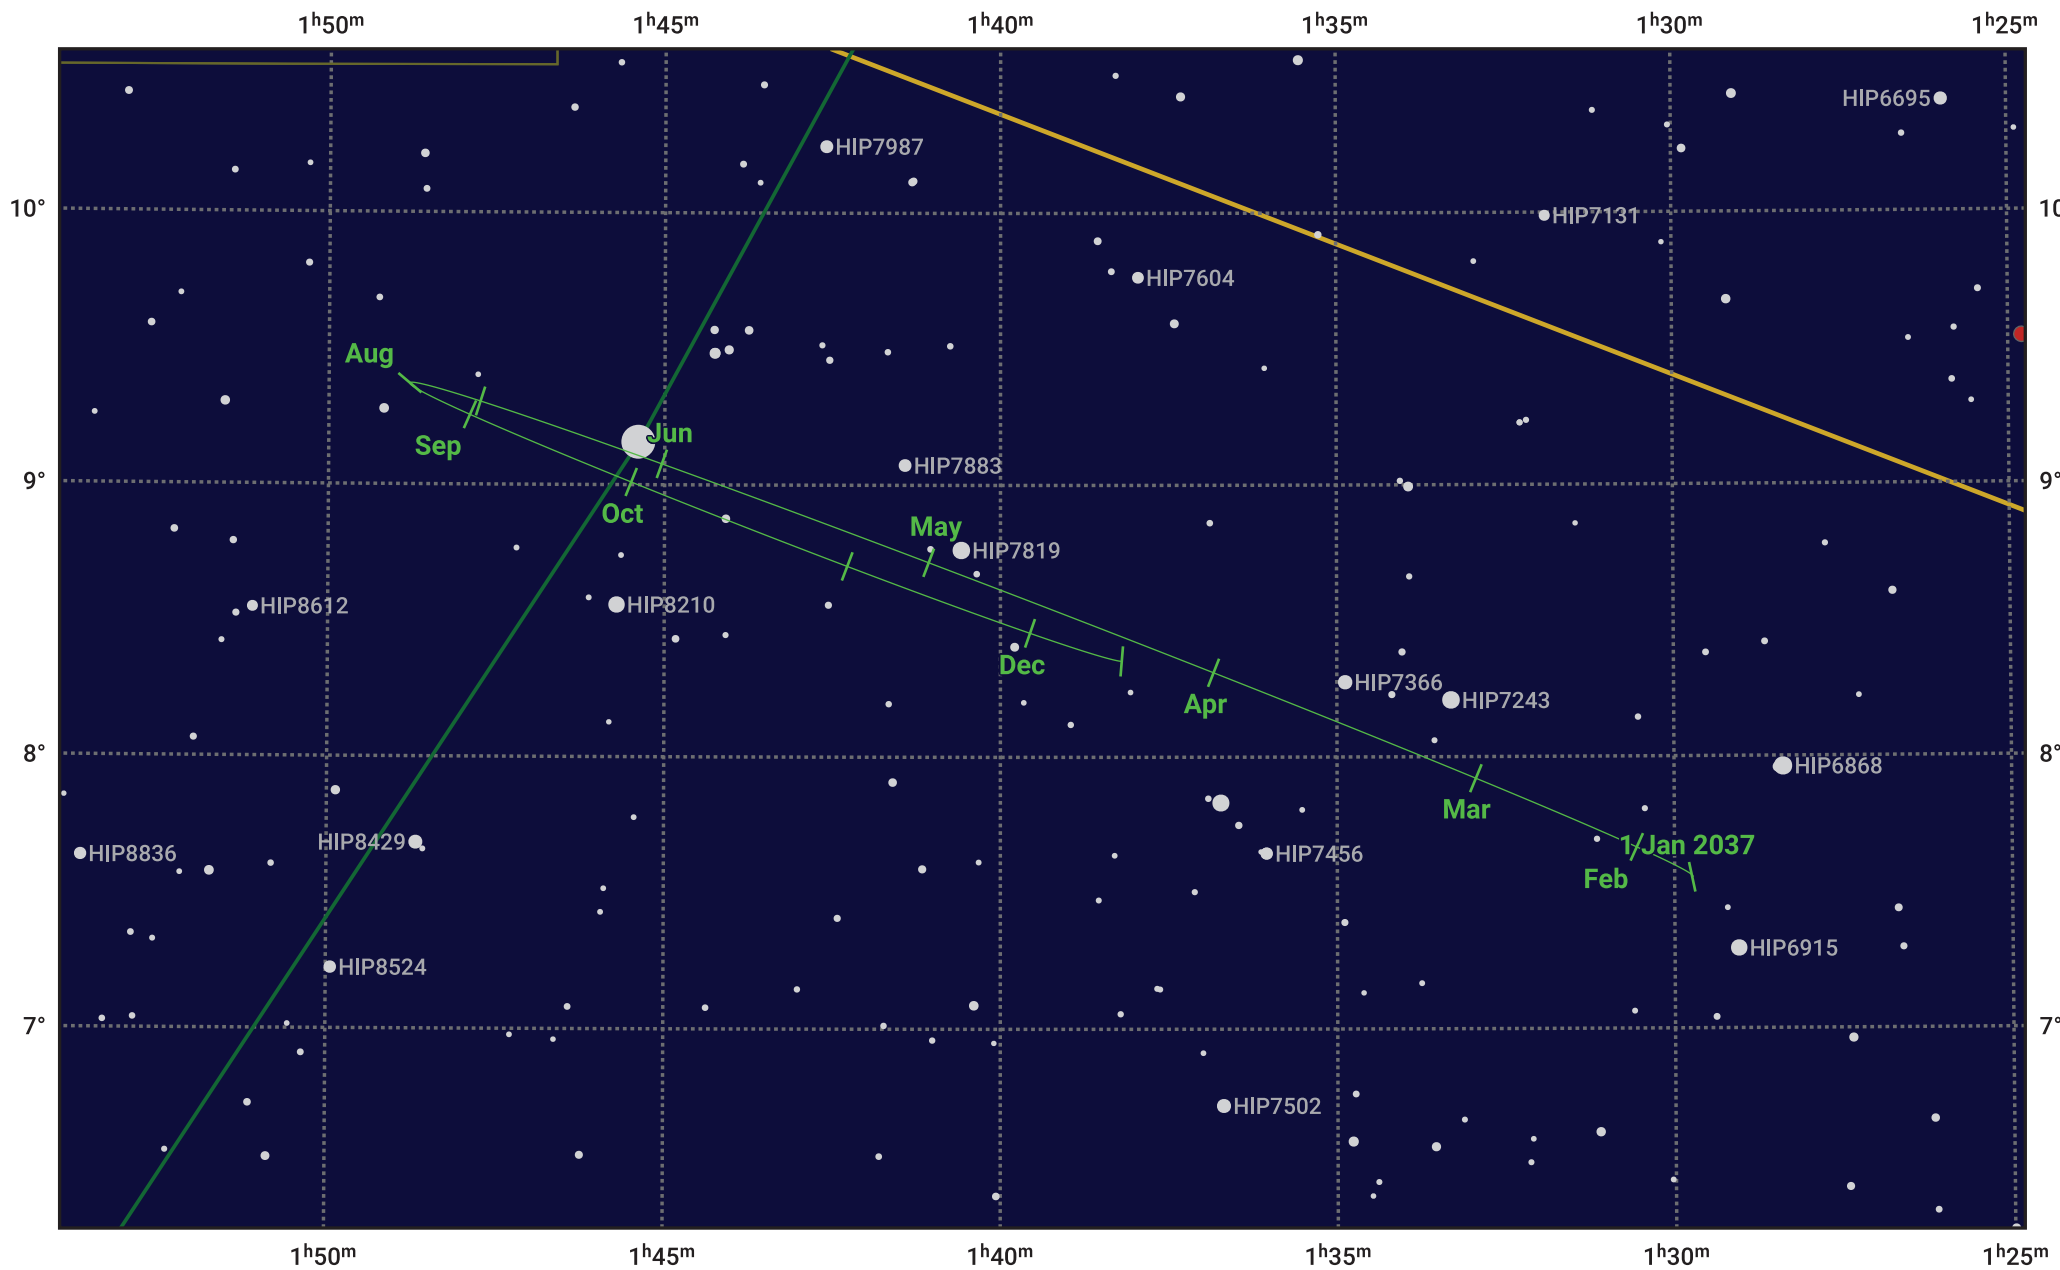

The path of Neptune in 2037

© Dominic Ford 2011–2023. Date markers placed at midnight UTC. Downloaded from <https://in-the-sky.org>

Magnitude scale: • 10.0 • 9.0 • 8.0 • 7.0 • 6.0 • 5.0 • 4.0

— Ecliptic Plane

- Galaxy
- Bright nebula
- Open cluster
- ⊕ Globular cluster

| Date | Mag | Angular size |
|------------|-----|--------------|
| 2037 Jan 1 | 7.9 | 2.3" |
| 2037 Apr 1 | 7.9 | 2.2" |
| 2037 Jul 1 | 7.9 | 2.3" |
| 2037 Oct 1 | 7.8 | 2.4" |
| 2038 Jan 1 | 7.9 | 2.3" |