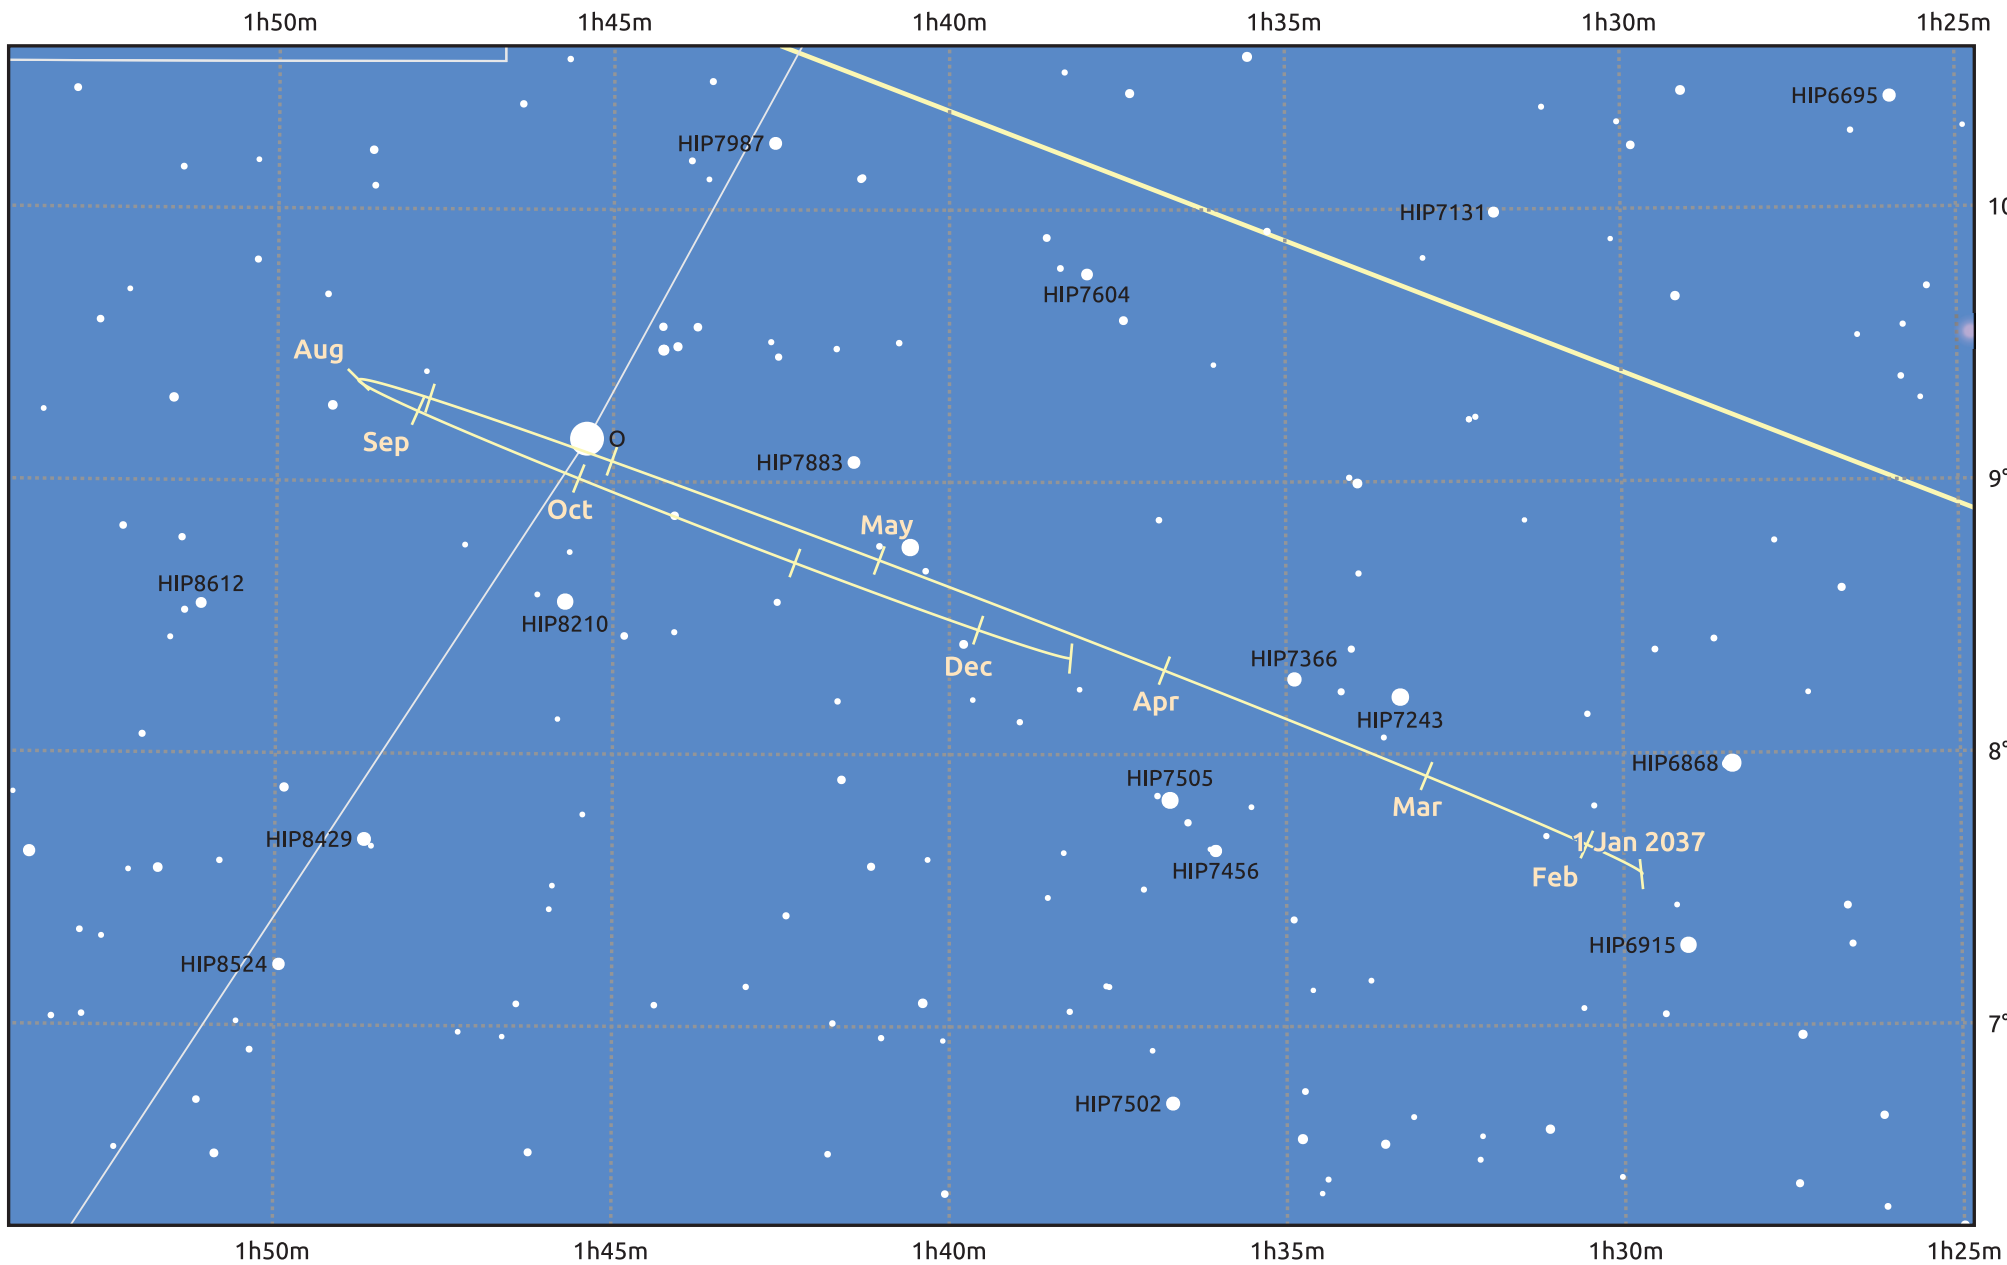

The path of Neptune in 2037

© Dominic Ford 2011–2025. Date markers placed at midnight UTC. Downloaded from <https://in-the-sky.org>

Magnitude scale: • 10.0 • 9.0 • 8.0 • 7.0 • 6.0 • 5.0 • 4.0

— Ecliptic Plane

Galaxy Bright nebula Open cluster Globular cluster Planetary nebula

Date	Mag	Angular size
2037 Jan 1	7.9	2.3"
2037 Apr 1	7.9	2.2"
2037 Jul 1	7.9	2.3"
2037 Oct 1	7.8	2.4"
2038 Jan 1	7.9	2.3"