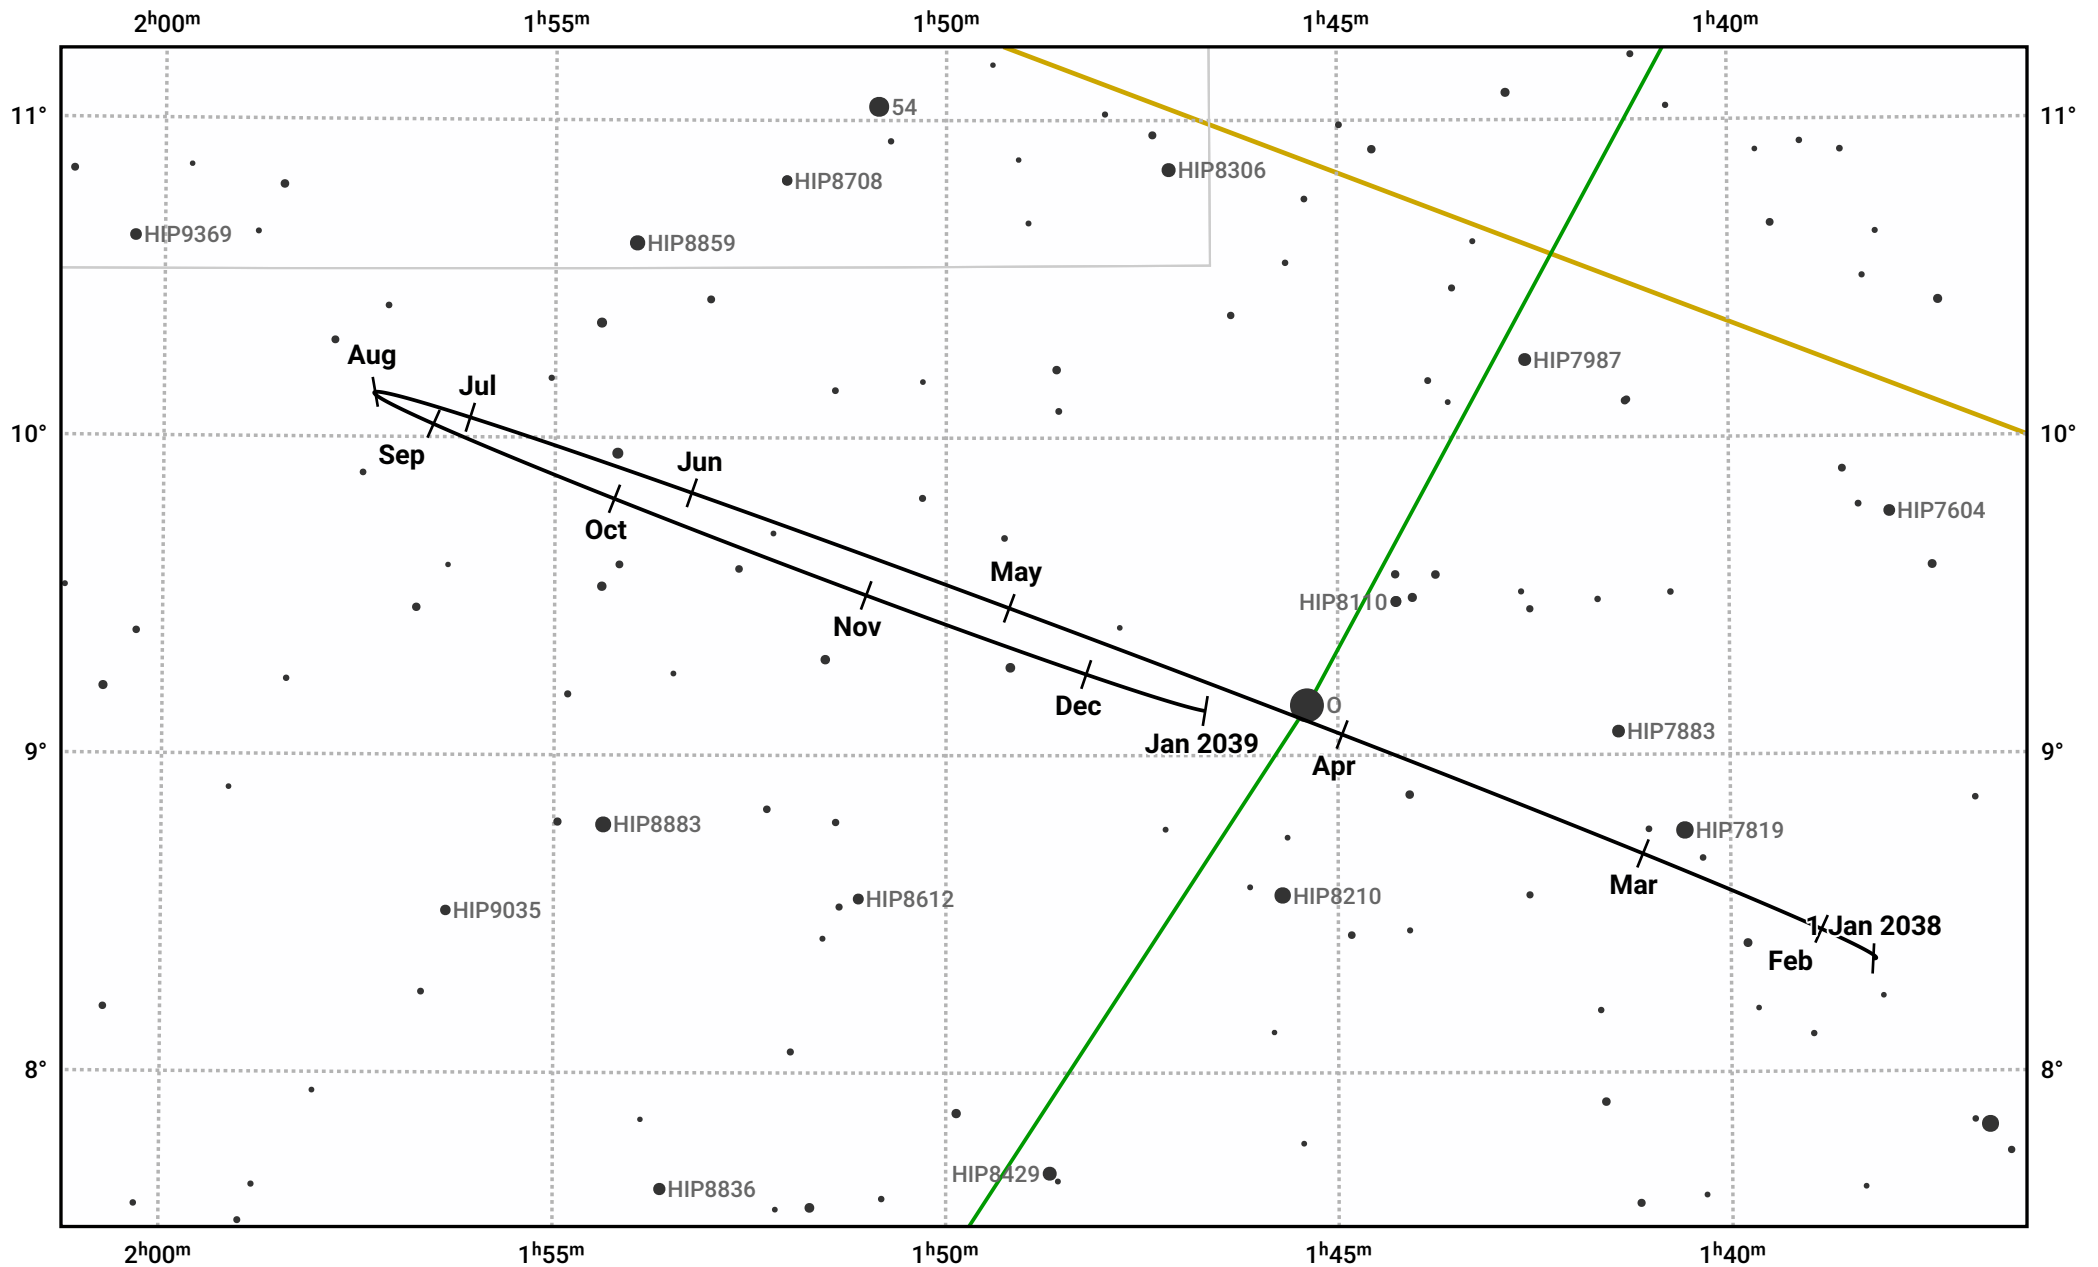

# The path of Neptune in 2038

© Dominic Ford 2011–2023. Date markers placed at midnight UTC. Downloaded from <https://in-the-sky.org>

Magnitude scale:  10.0  9.0  8.0  7.0  6.0  5.0  4.0

Ecliptic Plane

Galaxy  Bright nebula  Open cluster  Globular cluster

Date	Mag	Angular size
2038 Jan 1	7.9	2.3"
2038 Apr 1	7.9	2.2"
2038 Jul 1	7.9	2.3"
2038 Oct 1	7.8	2.4"
2039 Jan 1	7.9	2.3"