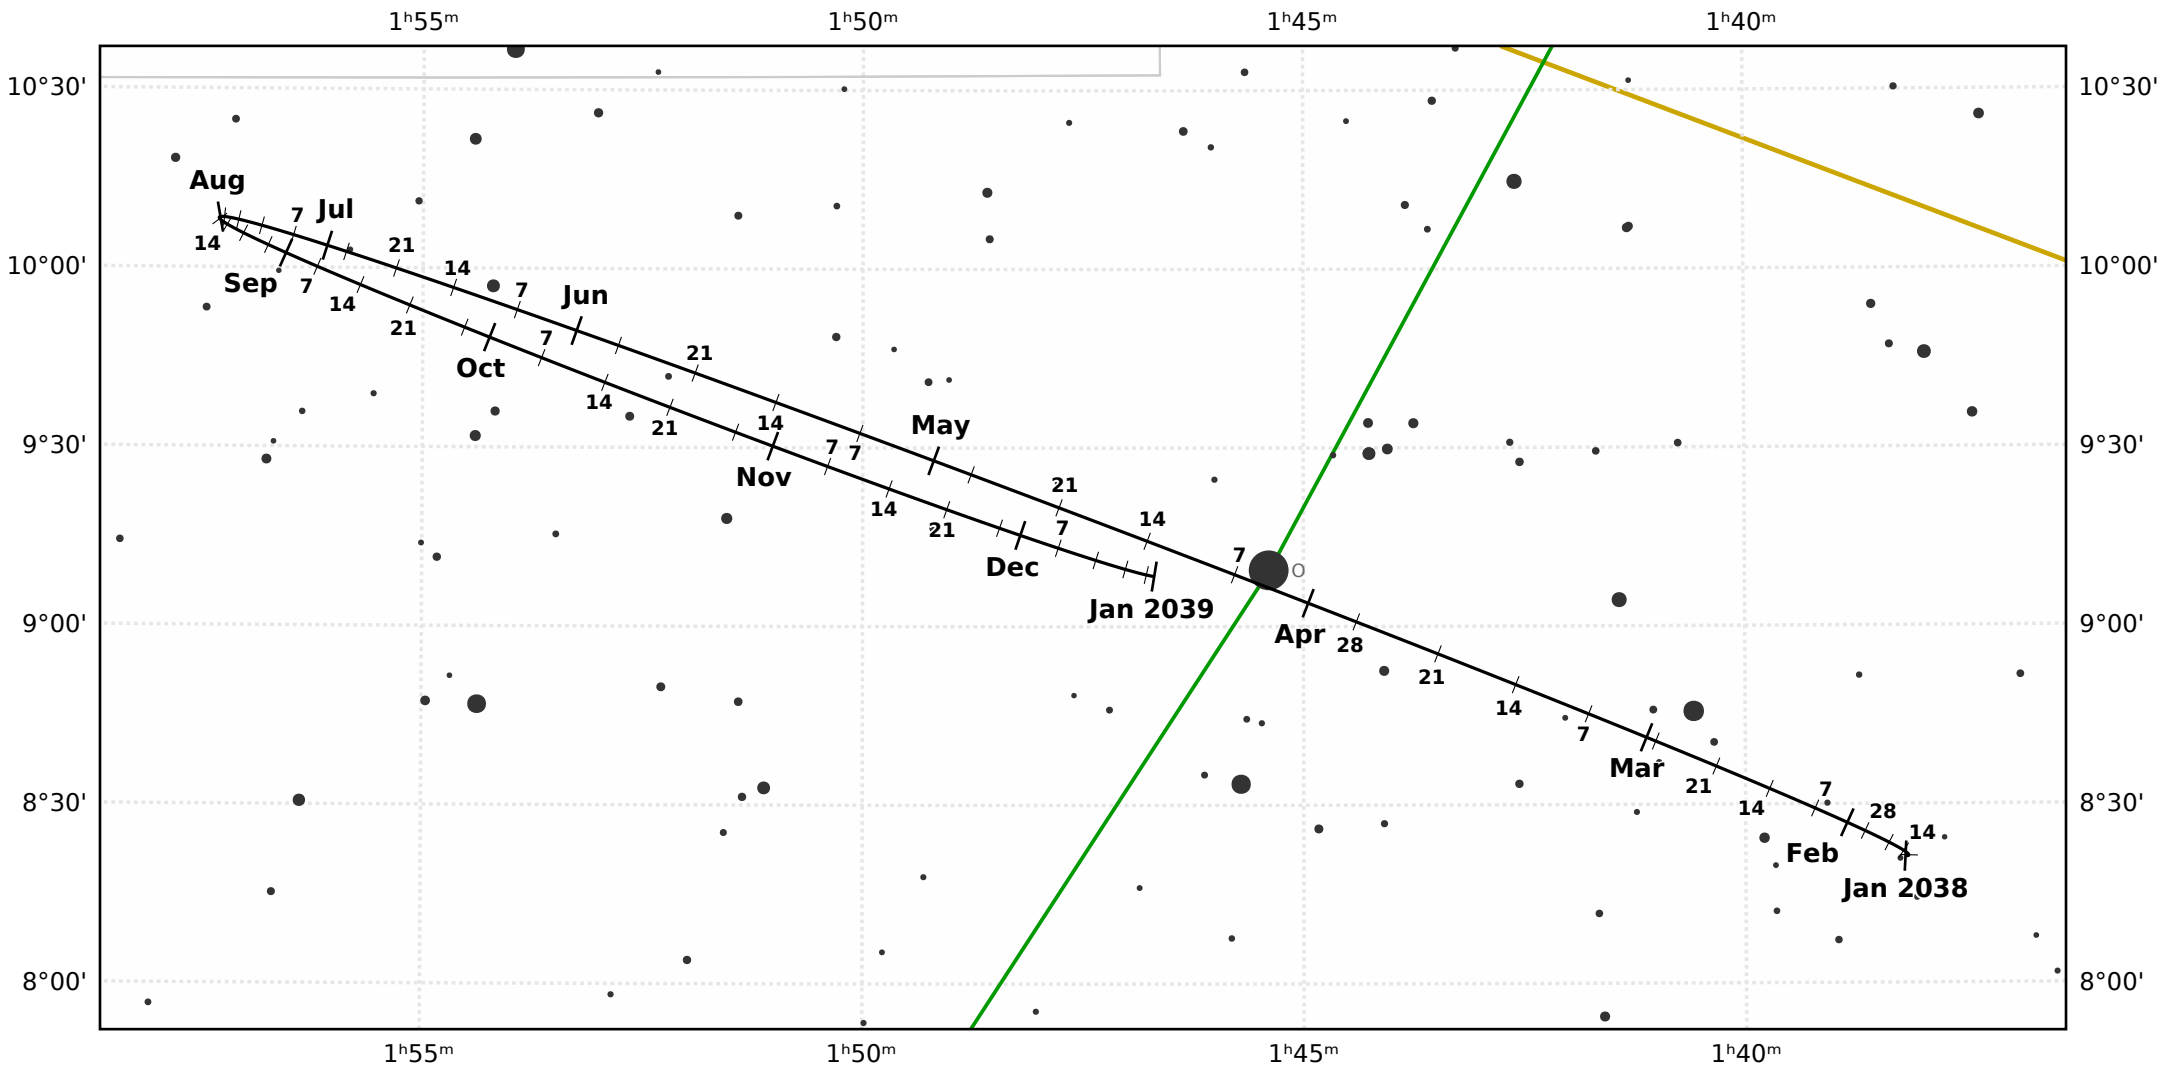

The path of Neptune in 2038

© Dominic Ford 2011-2020. Downloaded from <https://in-the-sky.org>

Magnitude scale: • 10.5 • 10.0 • 9.5 • 9.0 • 8.5 • 8.0 • 7.5 • 7.0 • 6.5 • 6.0 • 5.5 • 5.0 • 4.5 • 4.0

— The Equator — Ecliptic Plane — Galactic Plane