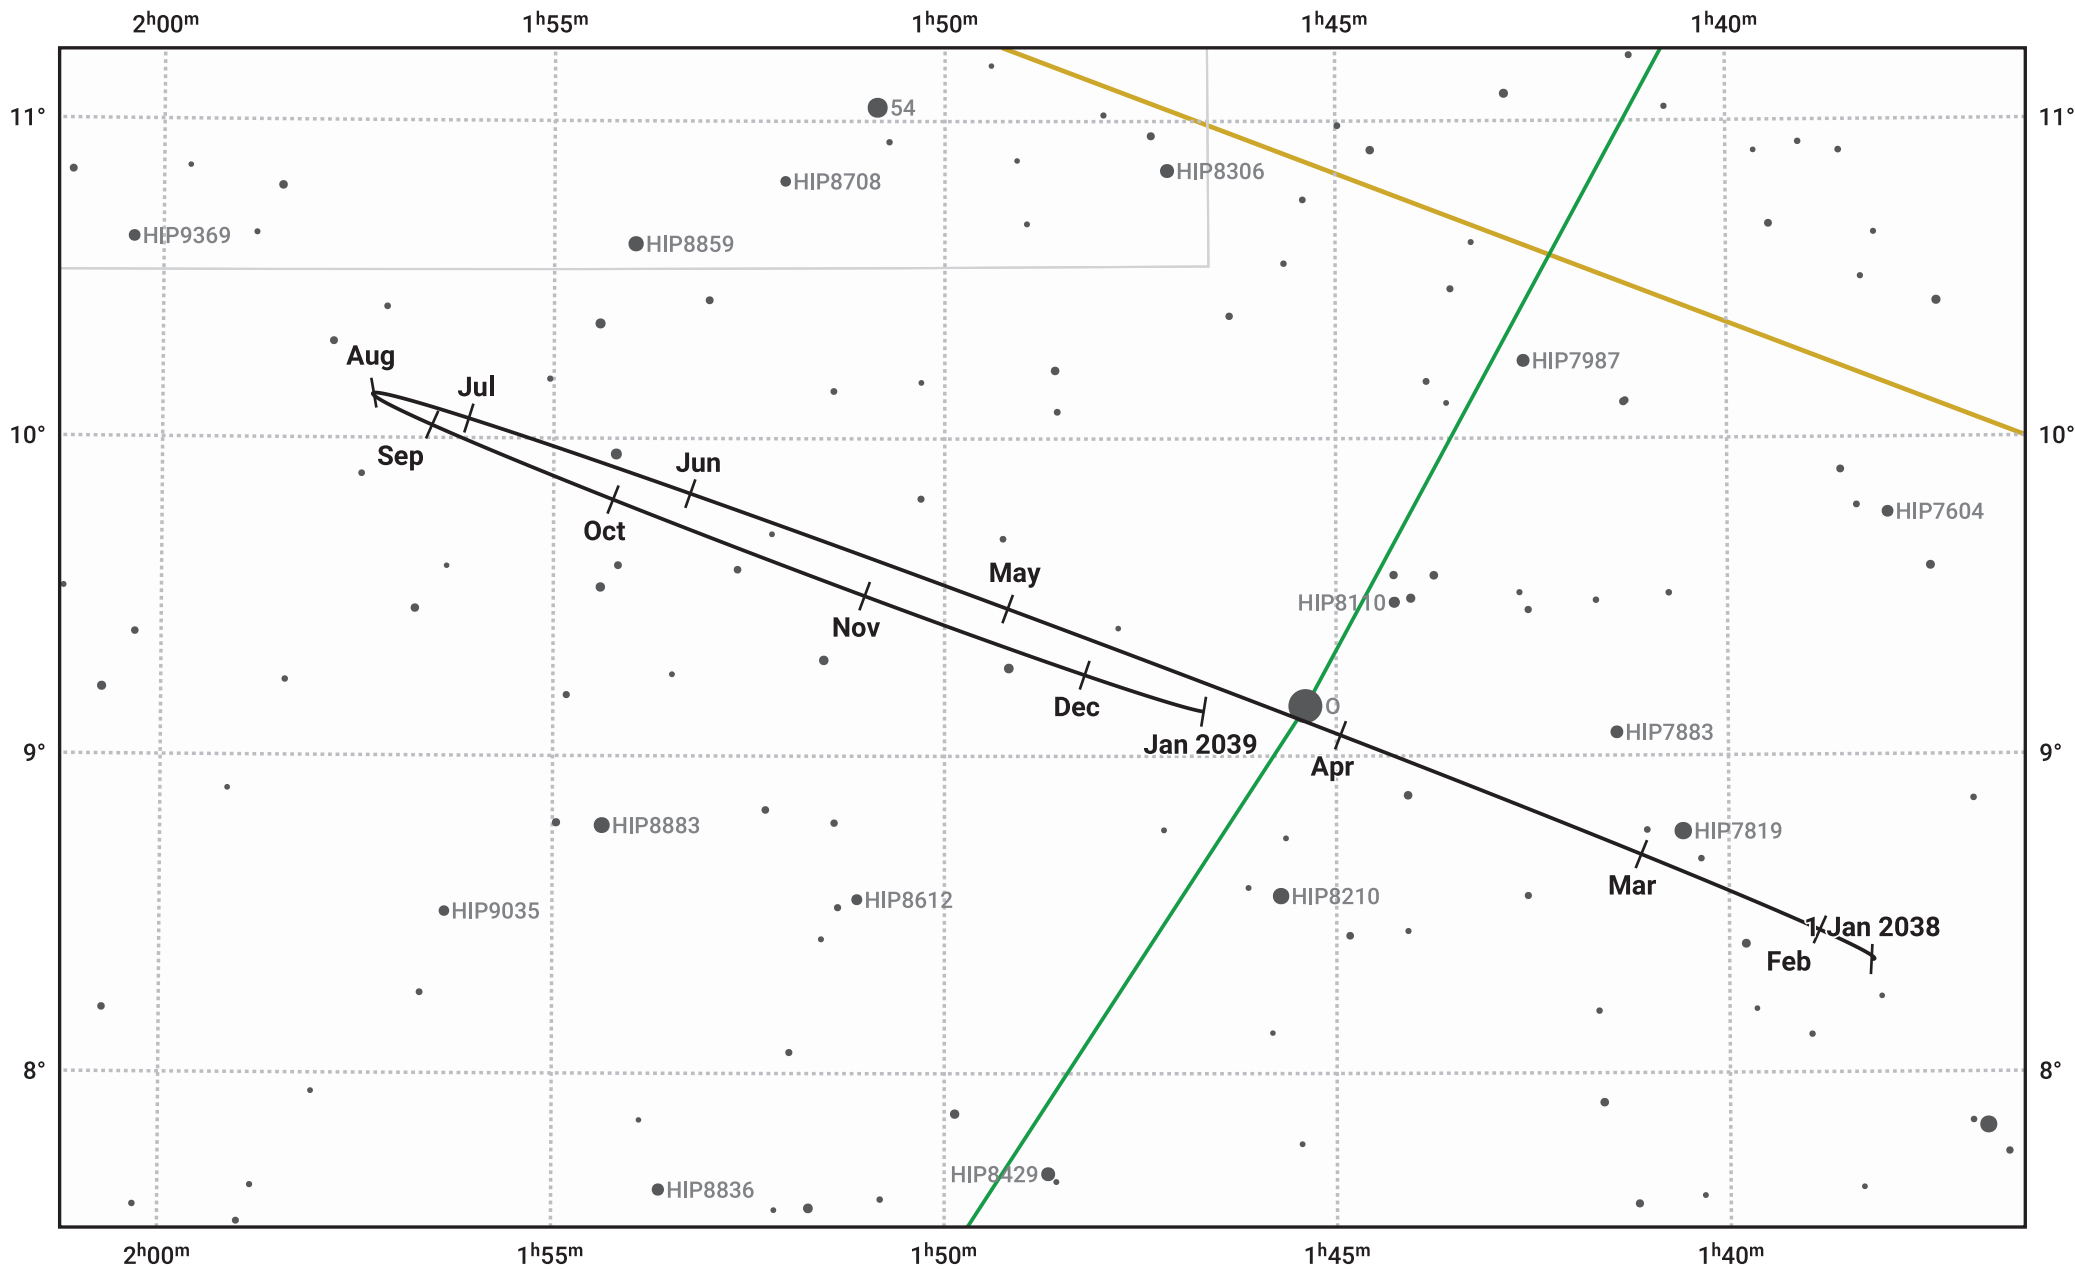

# The path of Neptune in 2038

© Dominic Ford 2011–2024. Date markers placed at midnight UTC. Downloaded from <https://in-the-sky.org>

Magnitude scale: • 10.0 • 9.0 • 8.0 • 7.0 • 6.0 • 5.0 • 4.0

— Ecliptic Plane

- Galaxy
- Bright nebula
- Open cluster
- ⊕ Globular cluster

Date	Mag	Angular size
2038 Jan 1	7.9	2.3"
2038 Apr 1	7.9	2.2"
2038 Jul 1	7.9	2.3"
2038 Oct 1	7.8	2.4"
2039 Jan 1	7.9	2.3"