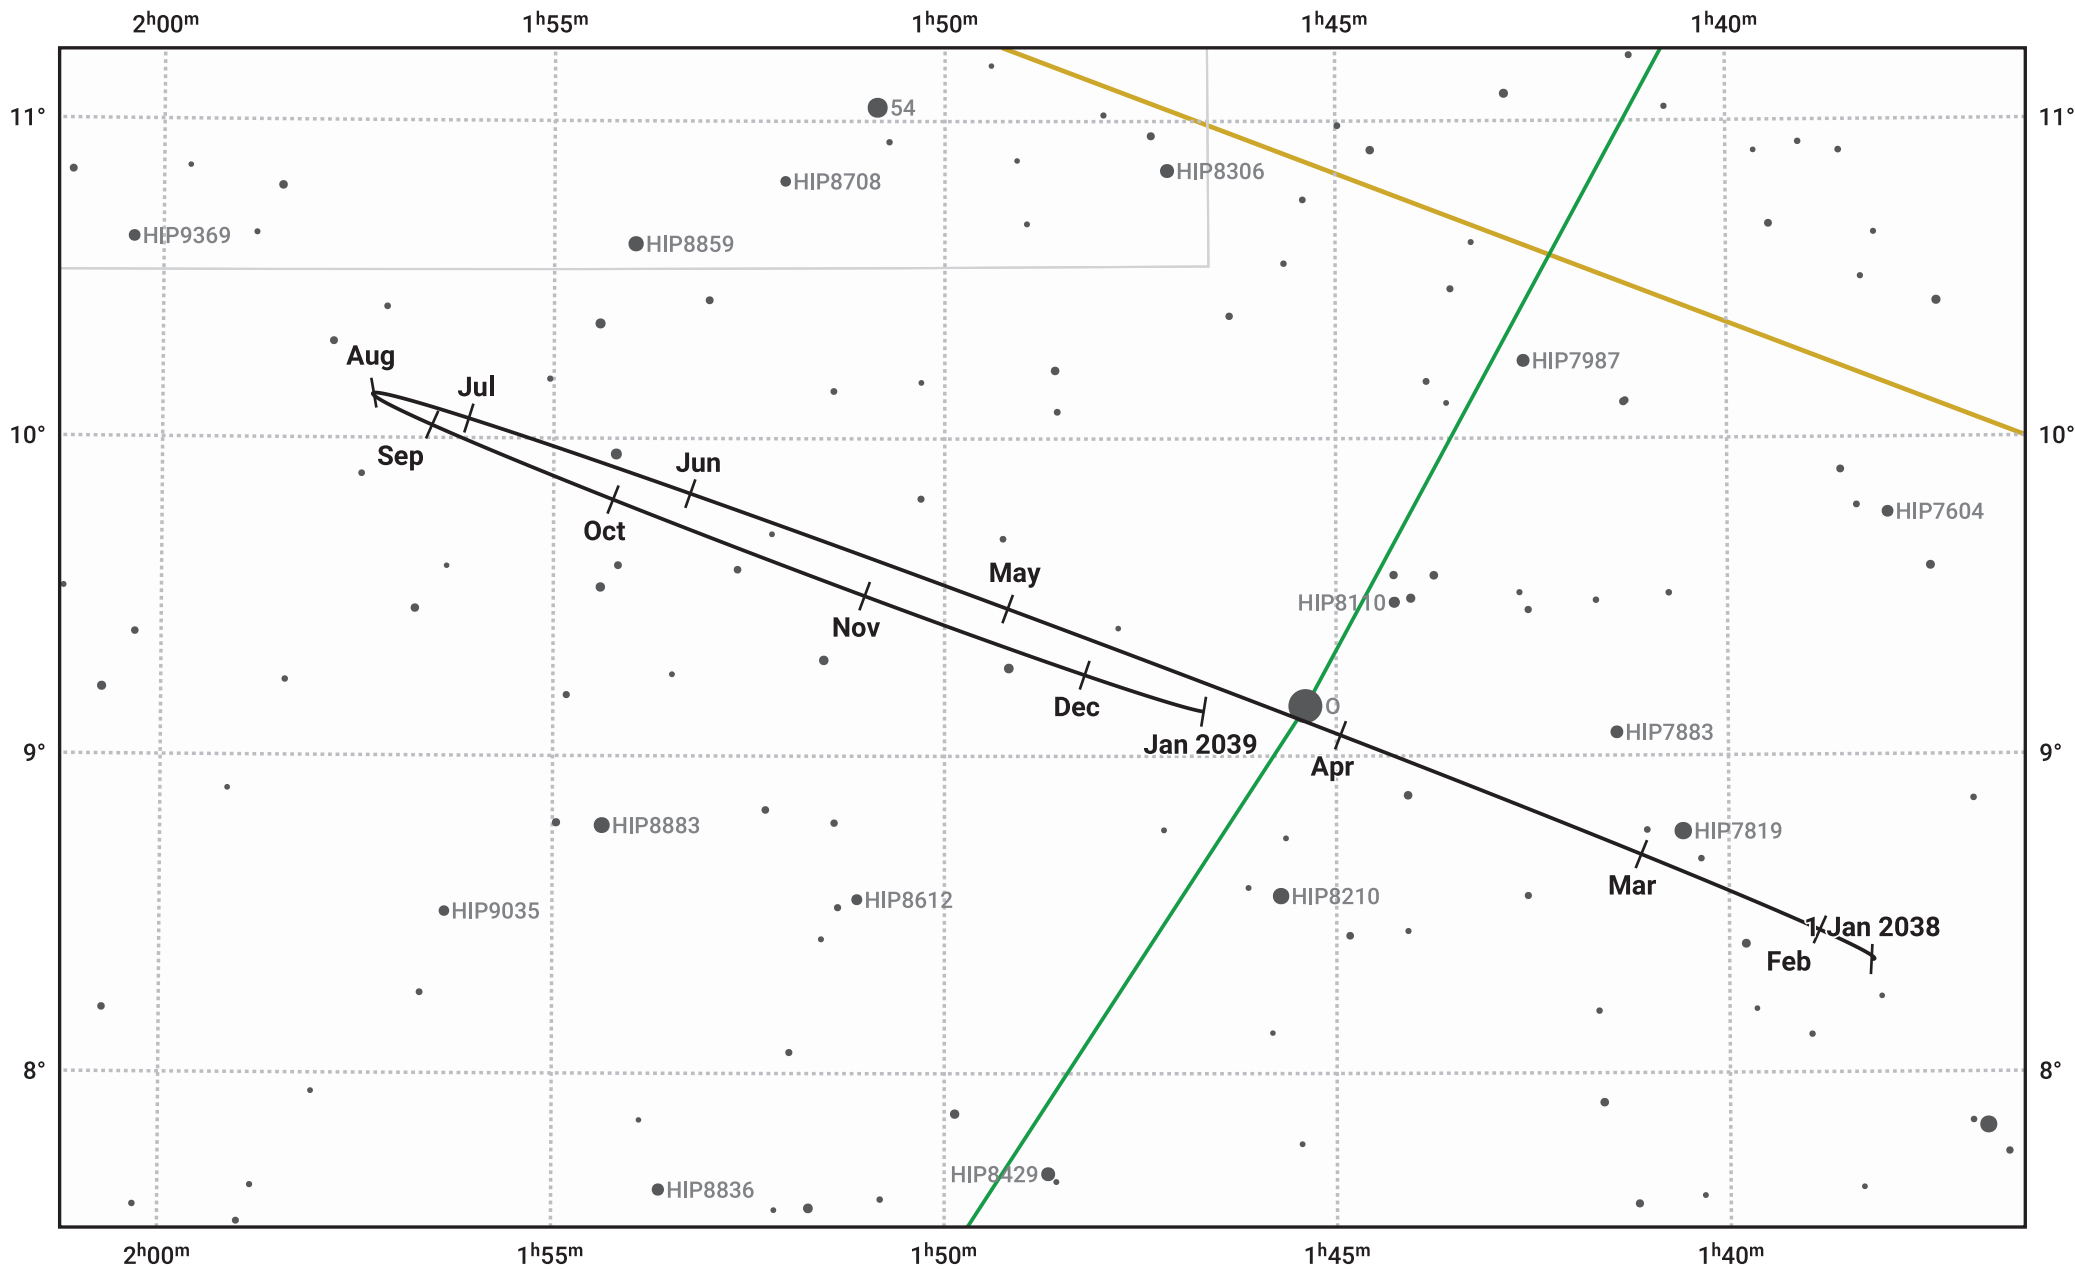

The path of Neptune in 2038

© Dominic Ford 2011–2023. Date markers placed at midnight UTC. Downloaded from <https://in-the-sky.org>

Magnitude scale: 10.0 9.0 8.0 7.0 6.0 5.0 4.0

Ecliptic Plane

- Galaxy
- Bright nebula
- Open cluster
- + Globular cluster

Date	Mag	Angular size
2038 Jan 1	7.9	2.3"
2038 Apr 1	7.9	2.2"
2038 Jul 1	7.9	2.3"
2038 Oct 1	7.8	2.4"
2039 Jan 1	7.9	2.3"