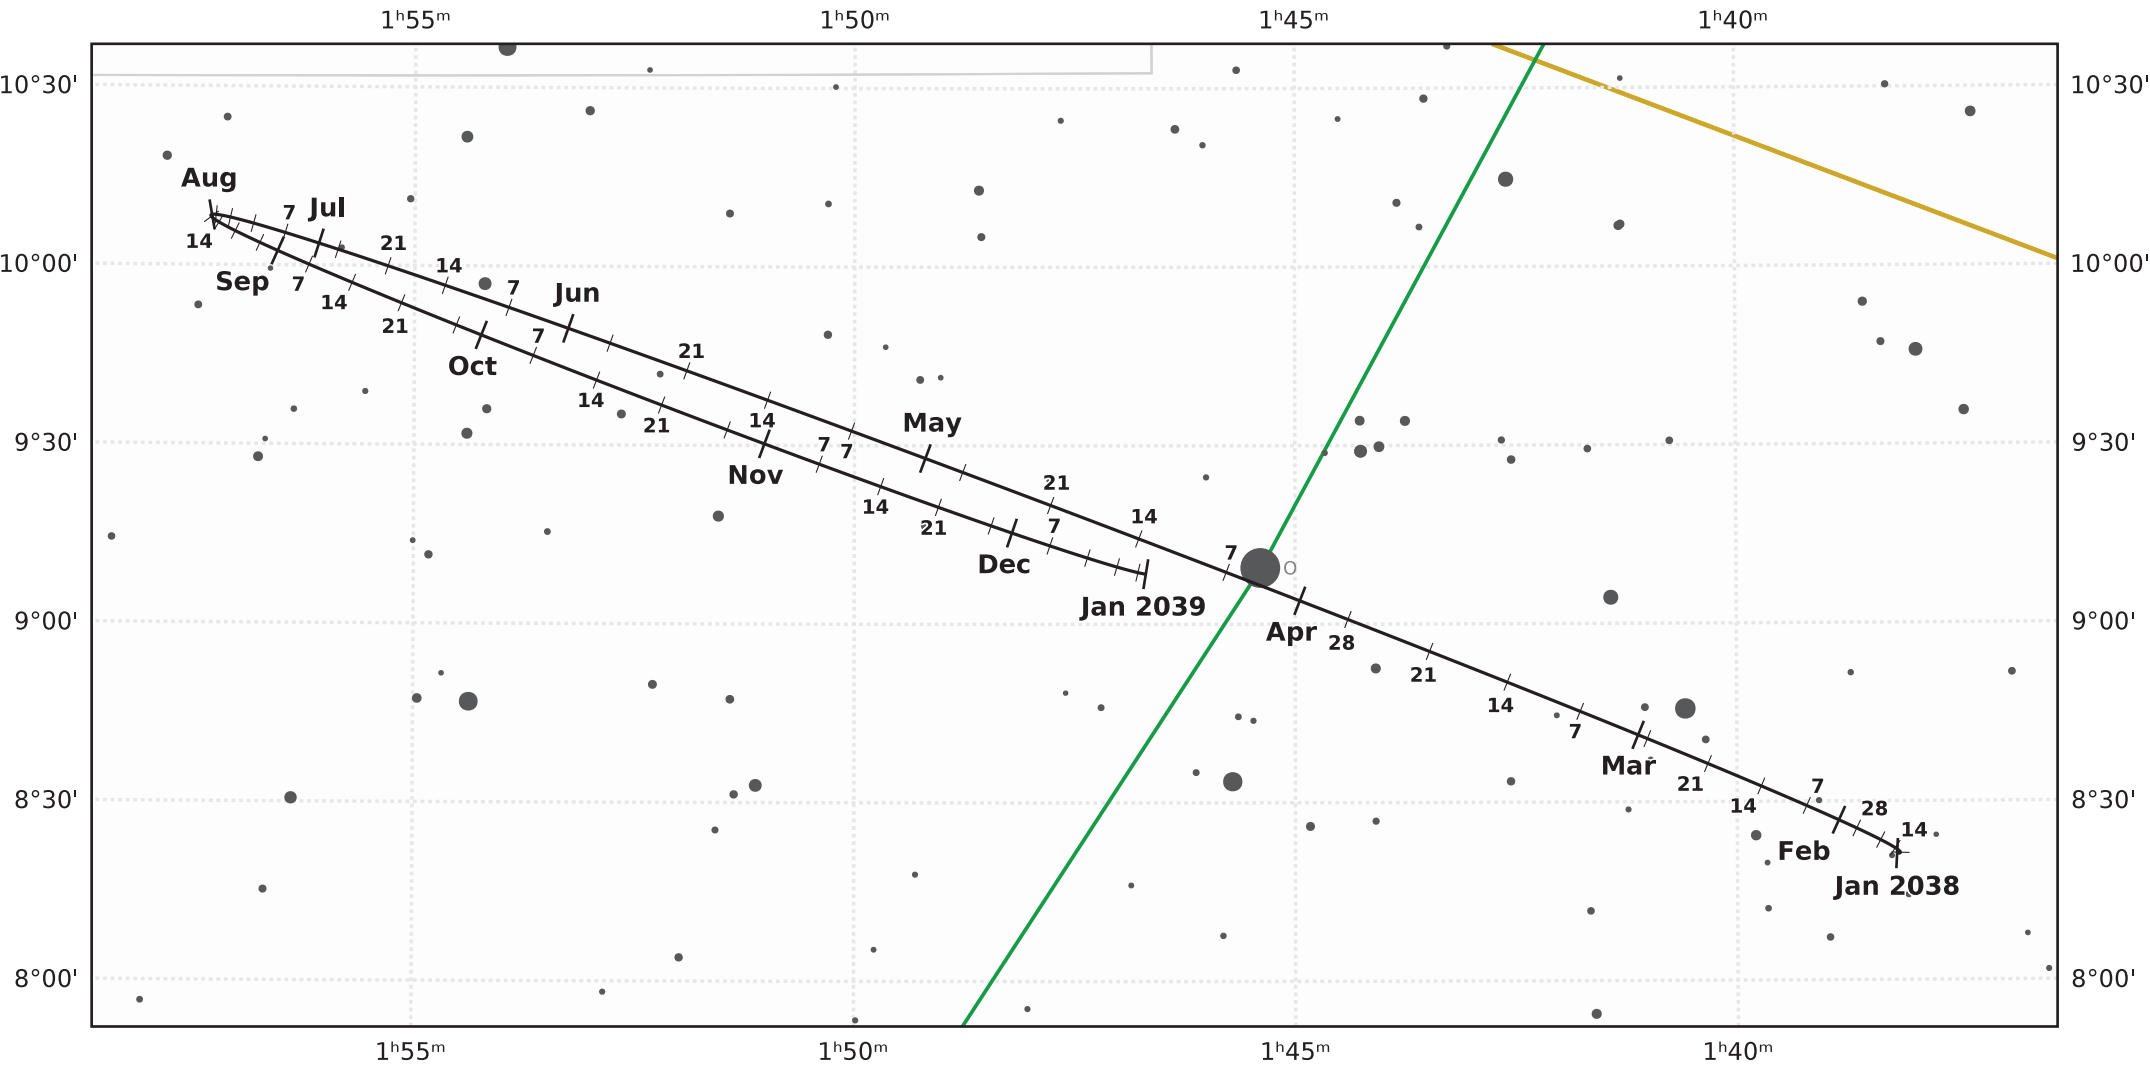

The path of Neptune in 2038

© Dominic Ford 2011-2020. Downloaded from <https://in-the-sky.org>

Magnitude scale: •10.5 •10.0 •9.5 •9.0 •8.5 •8.0 •7.5 •7.0 •6.5 •6.0 •5.5 •5.0 •4.5 •4.0

— The Equator — Ecliptic Plane — Galactic Plane