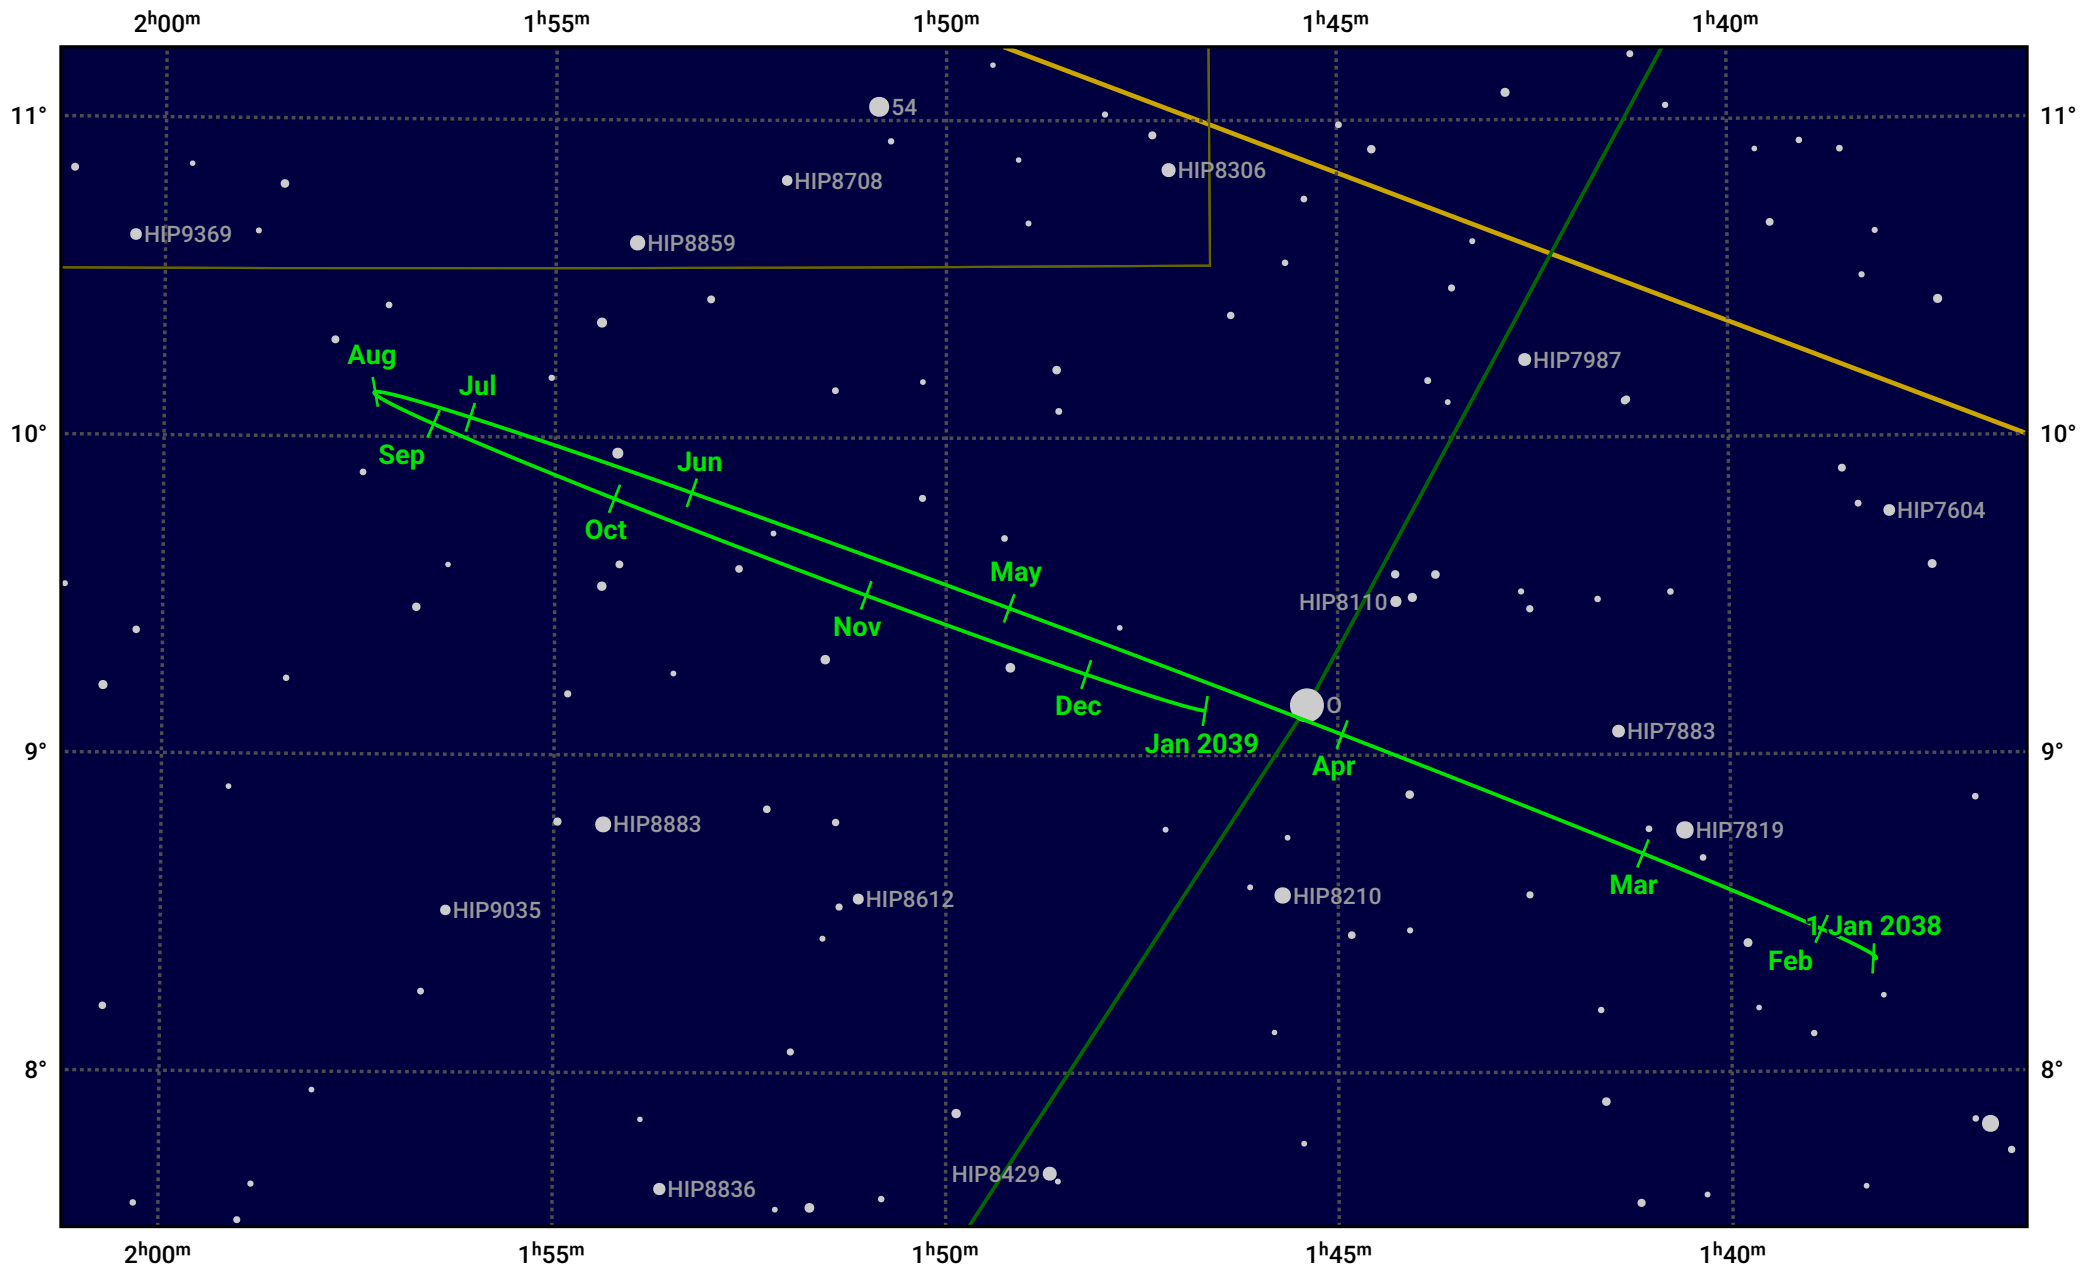

The path of Neptune in 2038

© Dominic Ford 2011–2024. Date markers placed at midnight UTC. Downloaded from <https://in-the-sky.org>

Magnitude scale: • 10.0 • 9.0 • 8.0 • 7.0 • 6.0 • 5.0 • 4.0

— Ecliptic Plane

● Galaxy ■ Bright nebula ● Open cluster ● Globular cluster

Date	Mag	Angular size
2038 Jan 1	7.9	2.3"
2038 Apr 1	7.9	2.2"
2038 Jul 1	7.9	2.3"
2038 Oct 1	7.8	2.4"
2039 Jan 1	7.9	2.3"