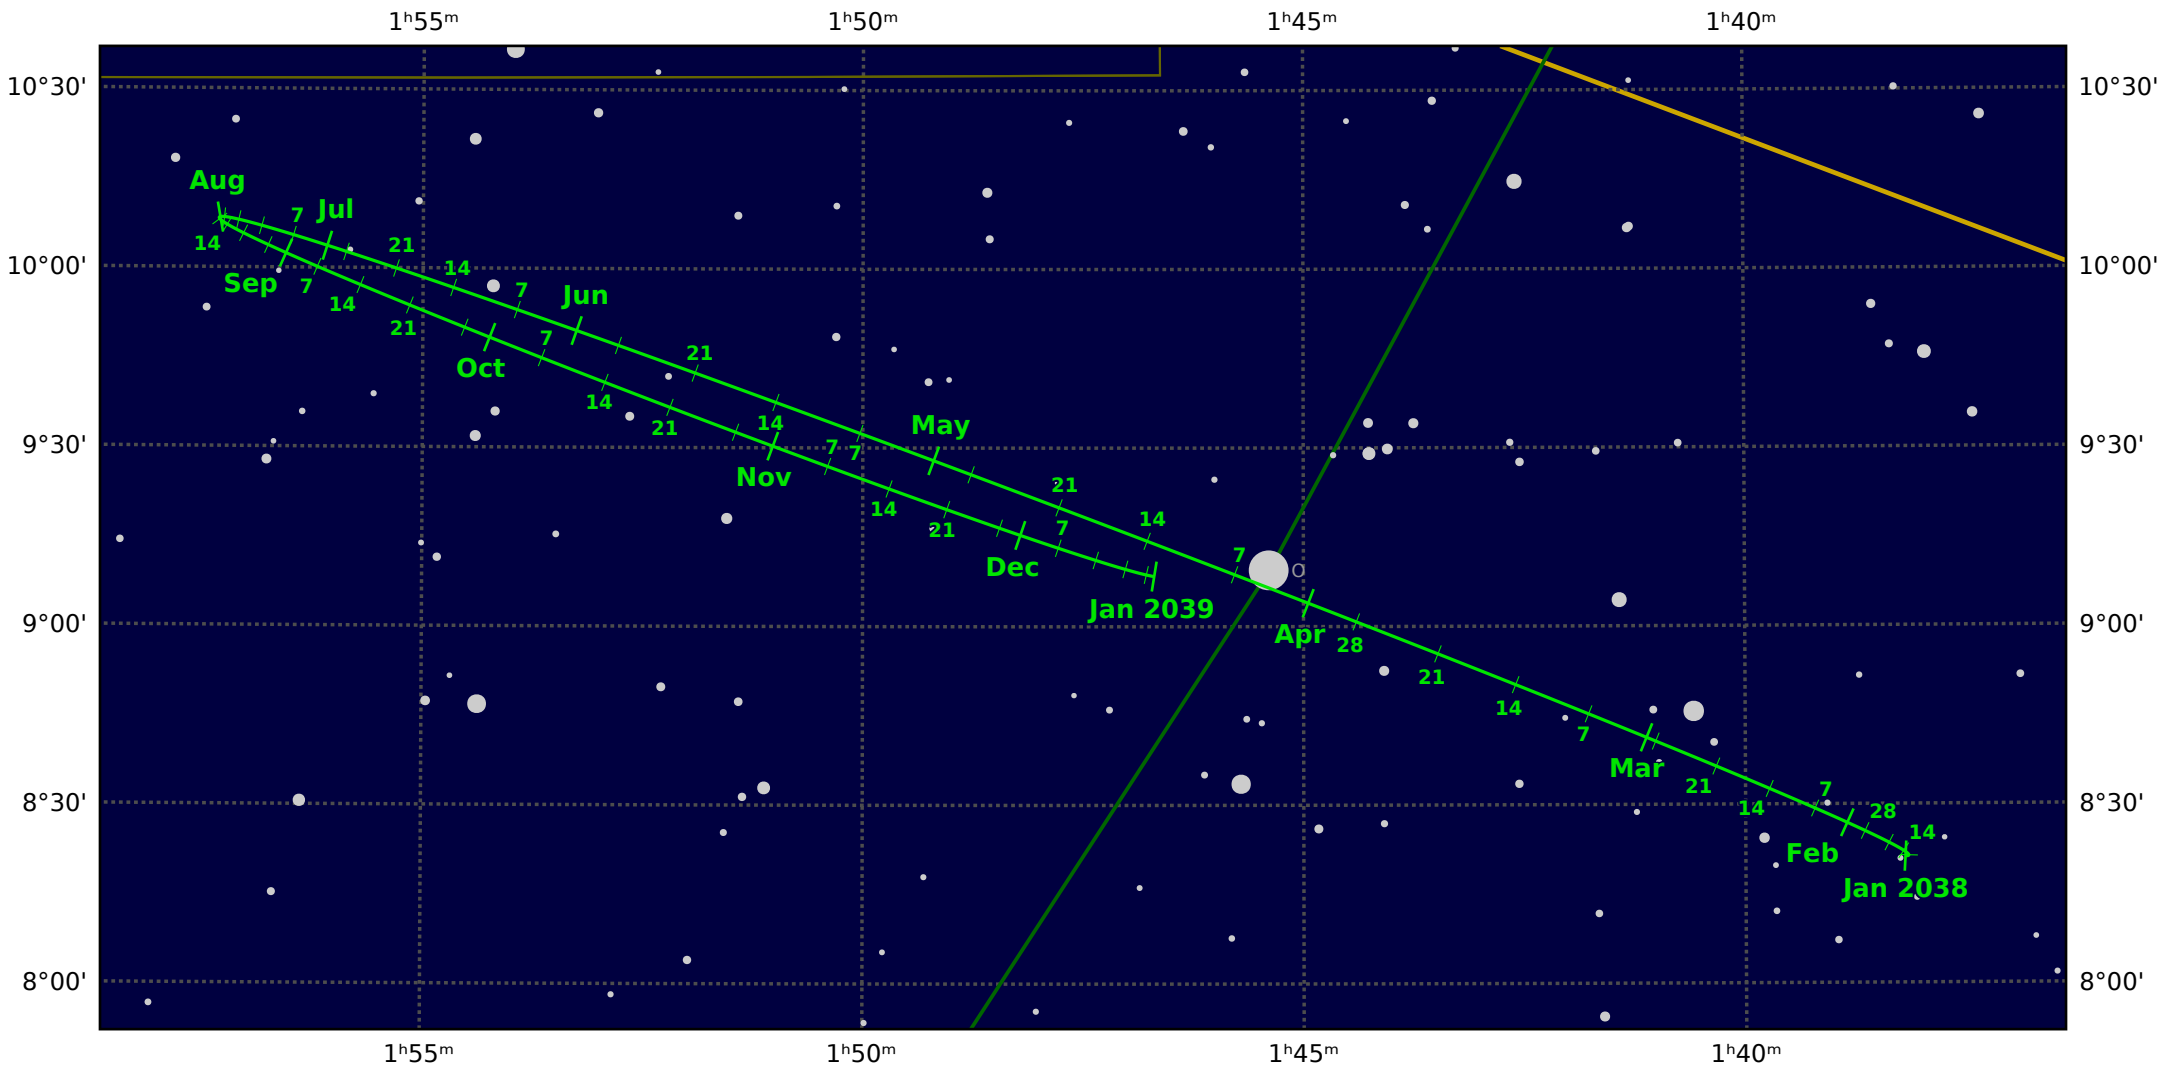

# The path of Neptune in 2038

© Dominic Ford 2011-2020. Downloaded from <https://in-the-sky.org>

Magnitude scale: •10.5 •10.0 •9.5 •9.0 •8.5 •8.0 •7.5 •7.0 •6.5 •6.0 •5.5 •5.0 •4.5 •4.0

— Ecliptic Plane — Galactic Plane