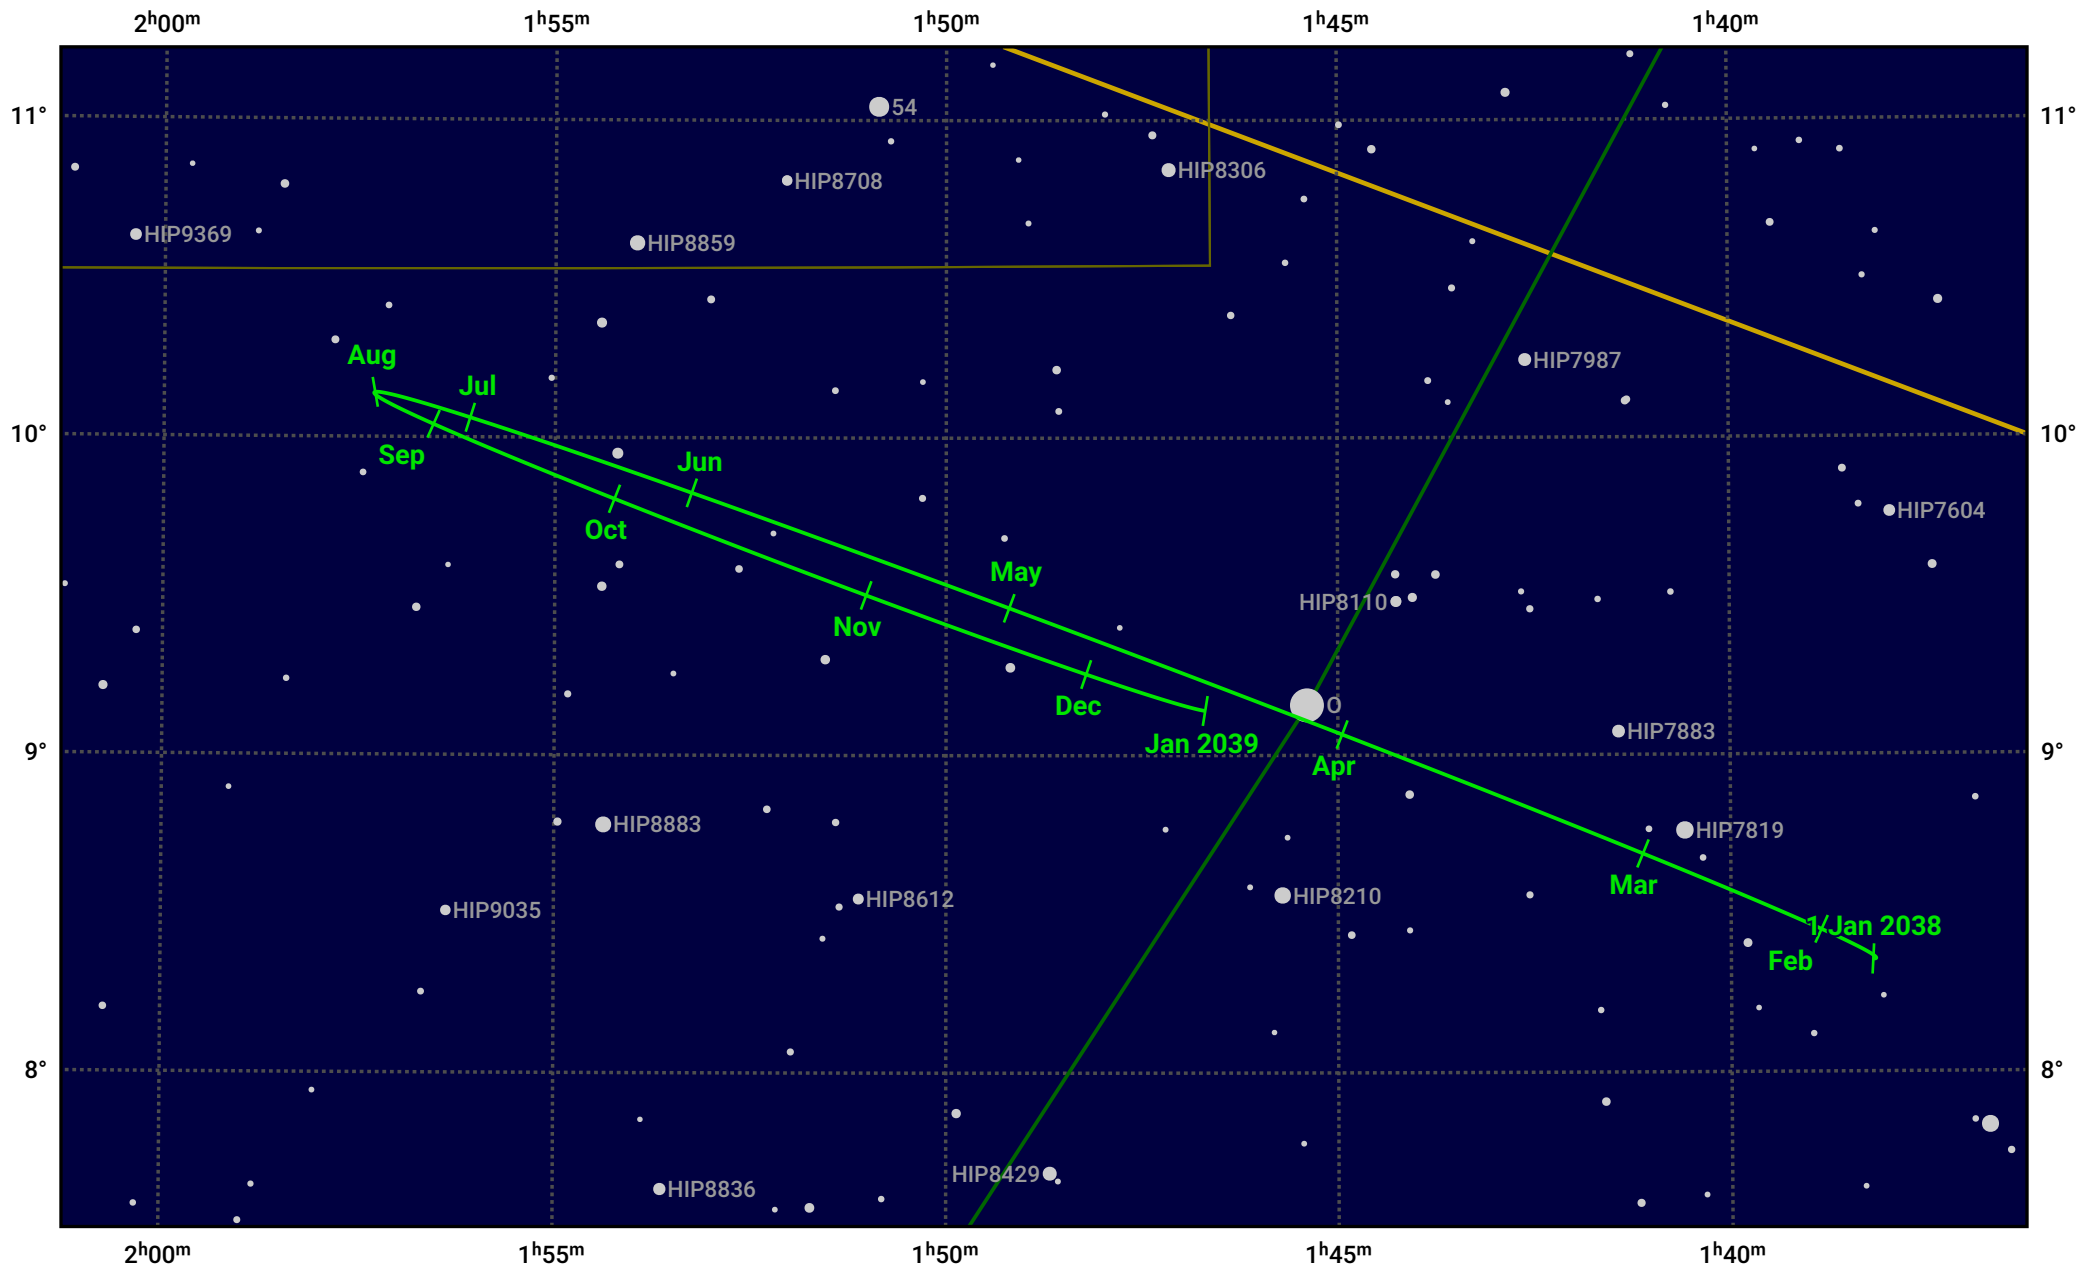

# The path of Neptune in 2038

© Dominic Ford 2011–2023. Date markers placed at midnight UTC. Downloaded from <https://in-the-sky.org>

Magnitude scale: • 10.0 • 9.0 • 8.0 • 7.0 • 6.0 • 5.0 • 4.0

— Ecliptic Plane

● Galaxy    ■ Bright nebula    ● Open cluster    ⊕ Globular cluster

Date	Mag	Angular size
2038 Jan 1	7.9	2.3"
2038 Apr 1	7.9	2.2"
2038 Jul 1	7.9	2.3"
2038 Oct 1	7.8	2.4"
2039 Jan 1	7.9	2.3"