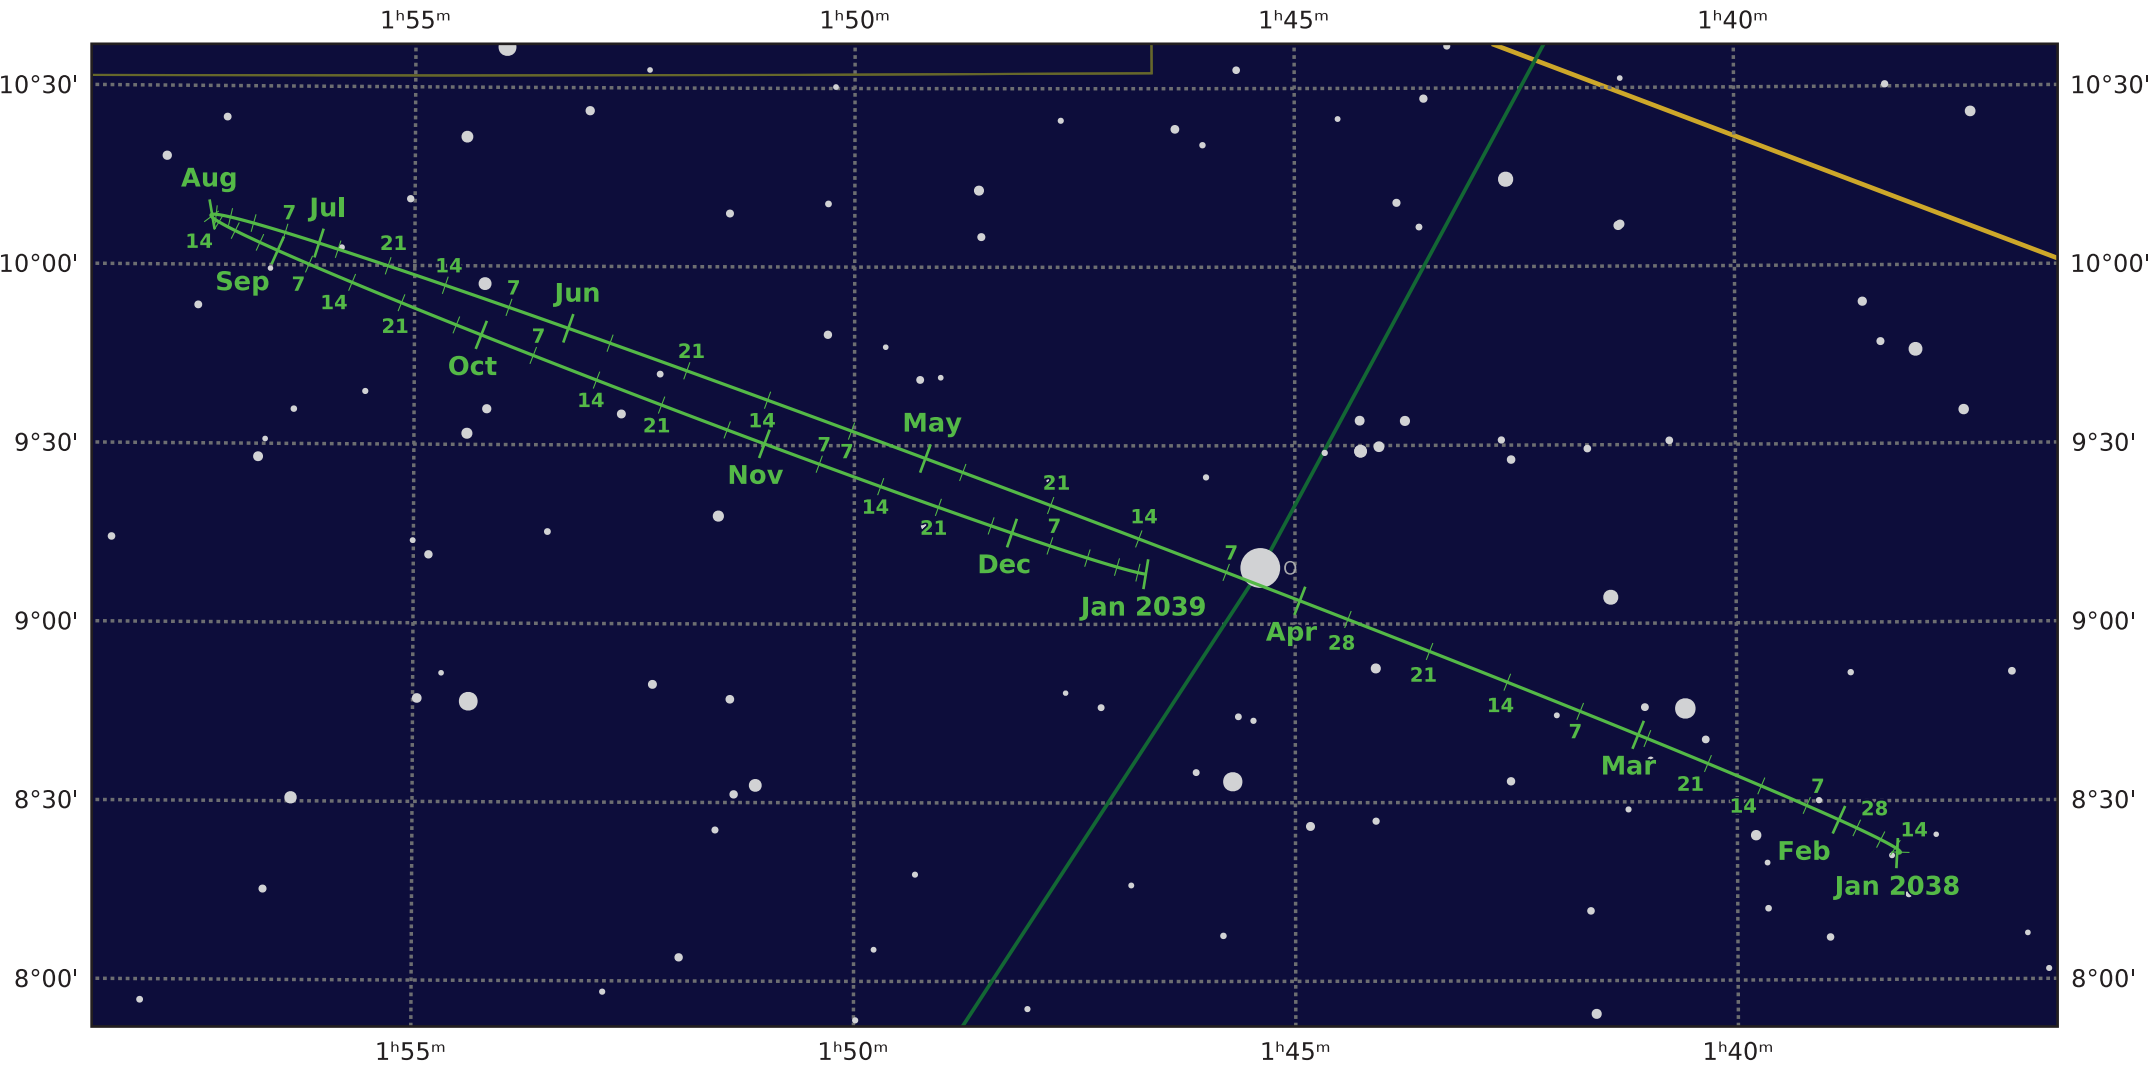

The path of Neptune in 2038

© Dominic Ford 2011-2020. Downloaded from <https://in-the-sky.org>

Magnitude scale: •10.5 •10.0 •9.5 •9.0 •8.5 •8.0 •7.5 •7.0 •6.5 •6.0 •5.5 •5.0 •4.5 •4.0

— Ecliptic Plane — Galactic Plane