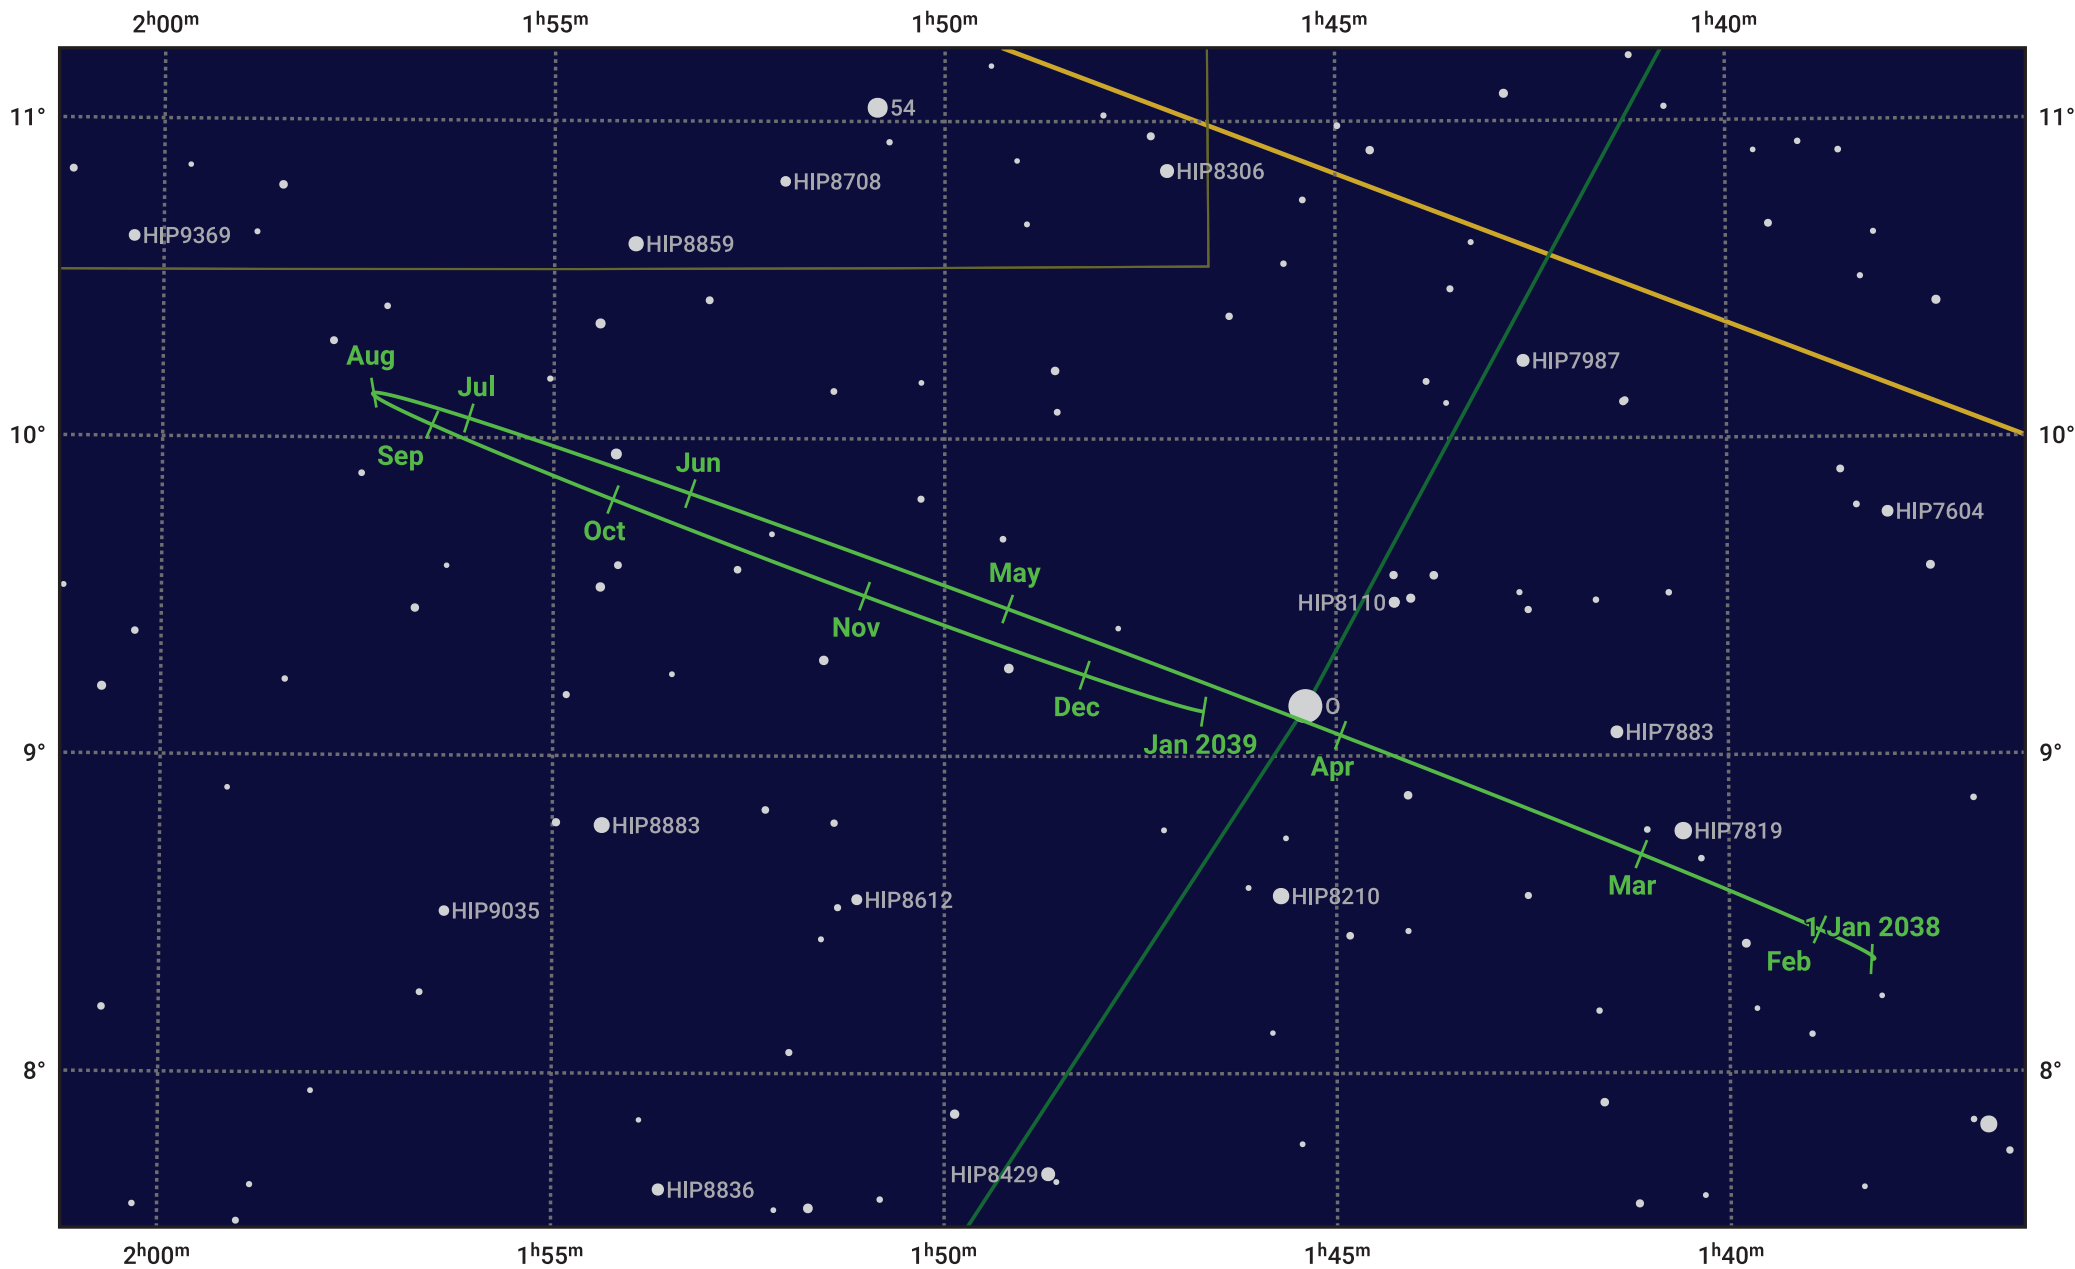

# The path of Neptune in 2038

© Dominic Ford 2011–2024. Date markers placed at midnight UTC. Downloaded from <https://in-the-sky.org>

Magnitude scale: • 10.0 • 9.0 • 8.0 • 7.0 • 6.0 • 5.0 • 4.0

— Ecliptic Plane

- Galaxy
- Bright nebula
- Open cluster
- ⊕ Globular cluster

Date	Mag	Angular size
2038 Jan 1	7.9	2.3"
2038 Apr 1	7.9	2.2"
2038 Jul 1	7.9	2.3"
2038 Oct 1	7.8	2.4"
2039 Jan 1	7.9	2.3"