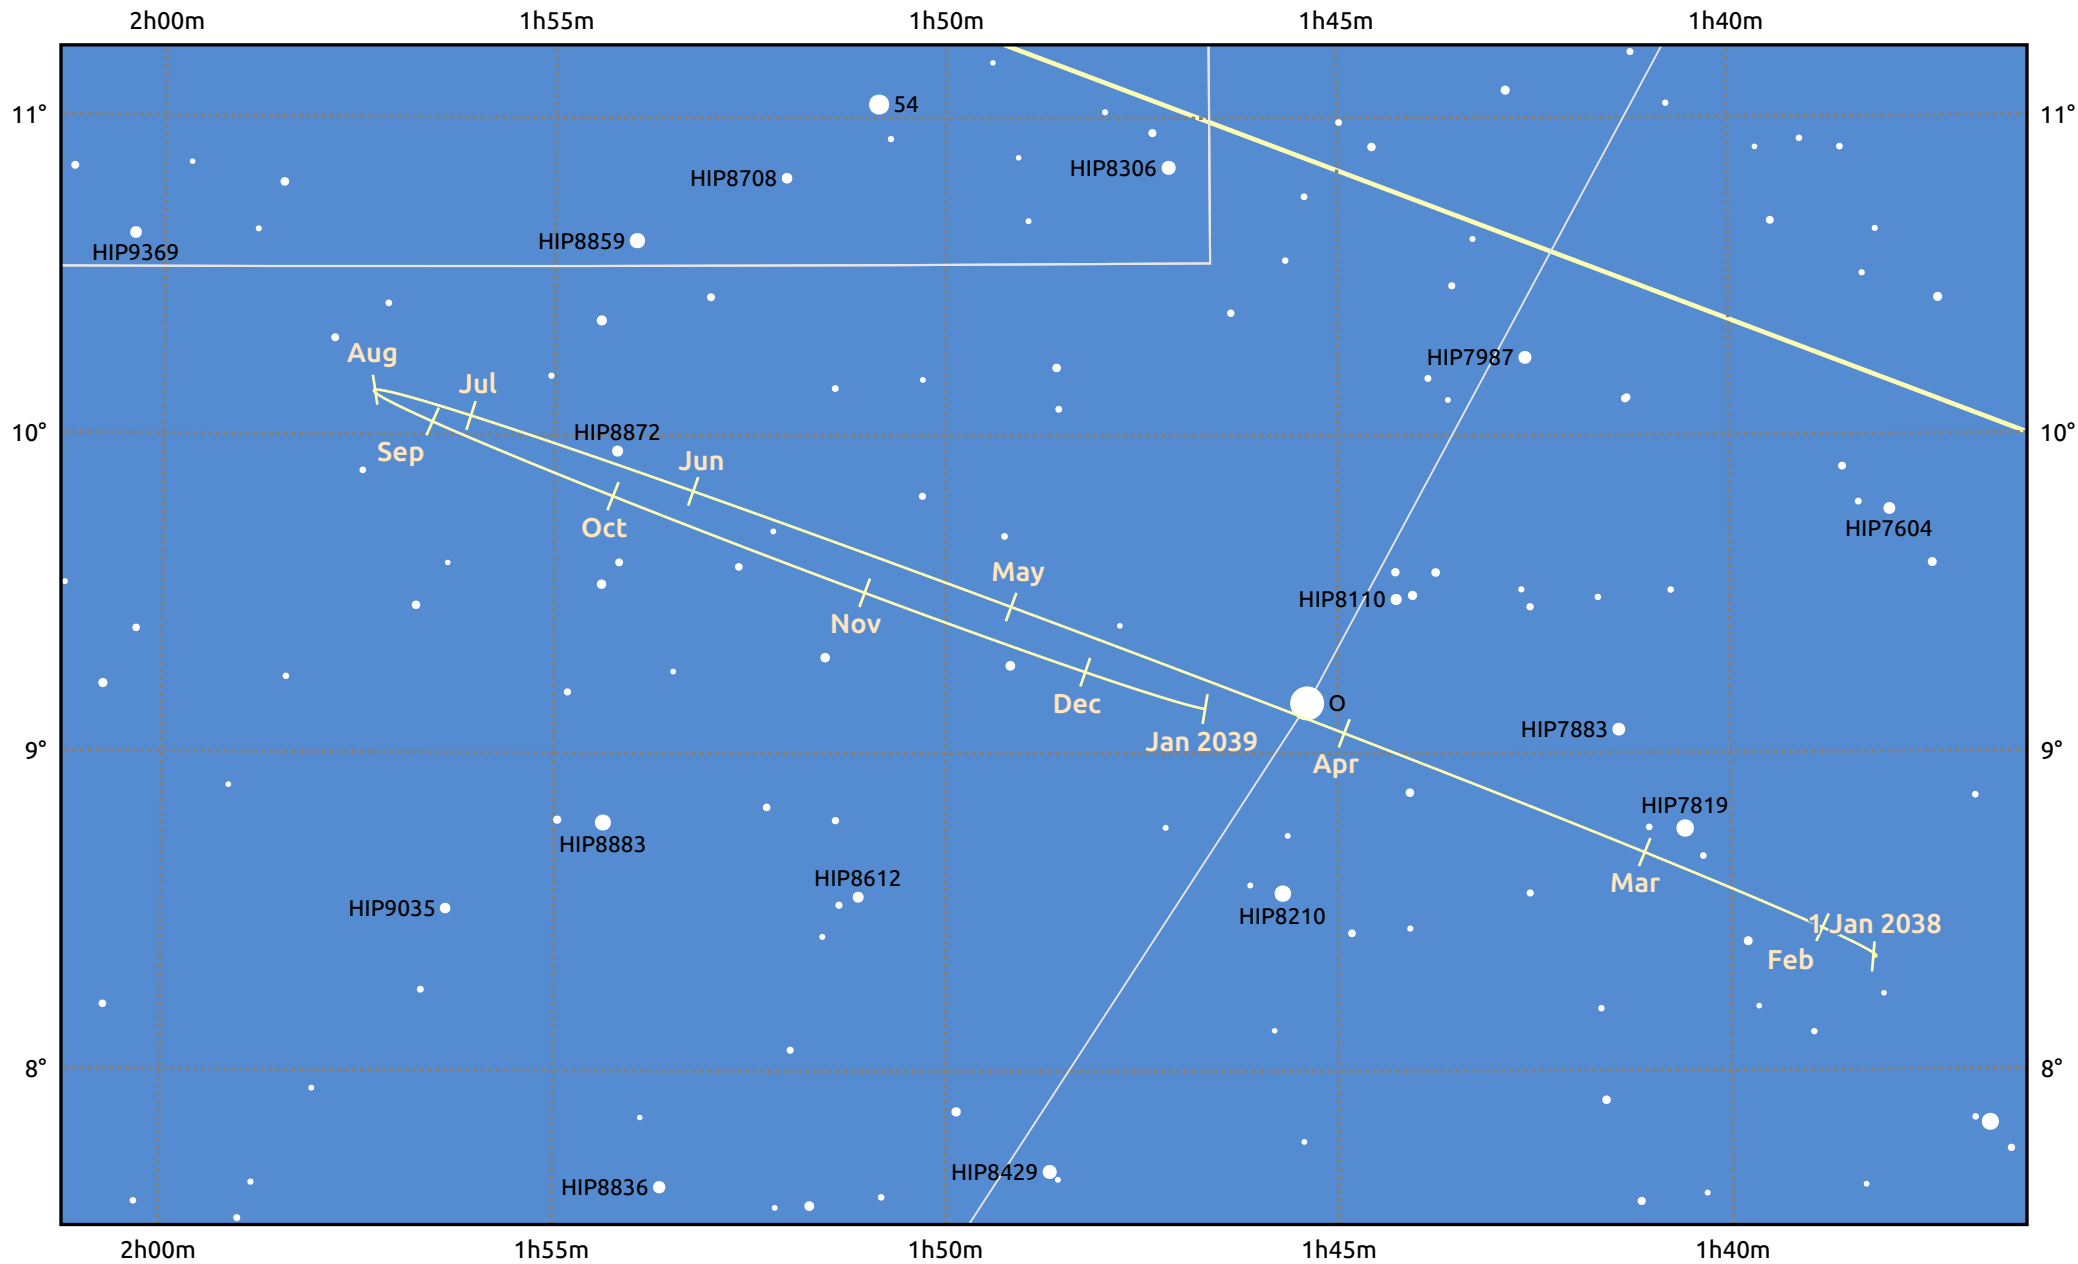

The path of Neptune in 2038

© Dominic Ford 2011–2025. Date markers placed at midnight UTC. Downloaded from <https://in-the-sky.org>

Magnitude scale: • 10.0 • 9.0 • 8.0 • 7.0 • 6.0 • 5.0 • 4.0

— Ecliptic Plane

Galaxy Bright nebula Open cluster Globular cluster Planetary nebula

Date	Mag	Angular size
2038 Jan 1	7.9	2.3"
2038 Apr 1	7.9	2.2"
2038 Jul 1	7.9	2.3"
2038 Oct 1	7.8	2.4"
2039 Jan 1	7.9	2.3"