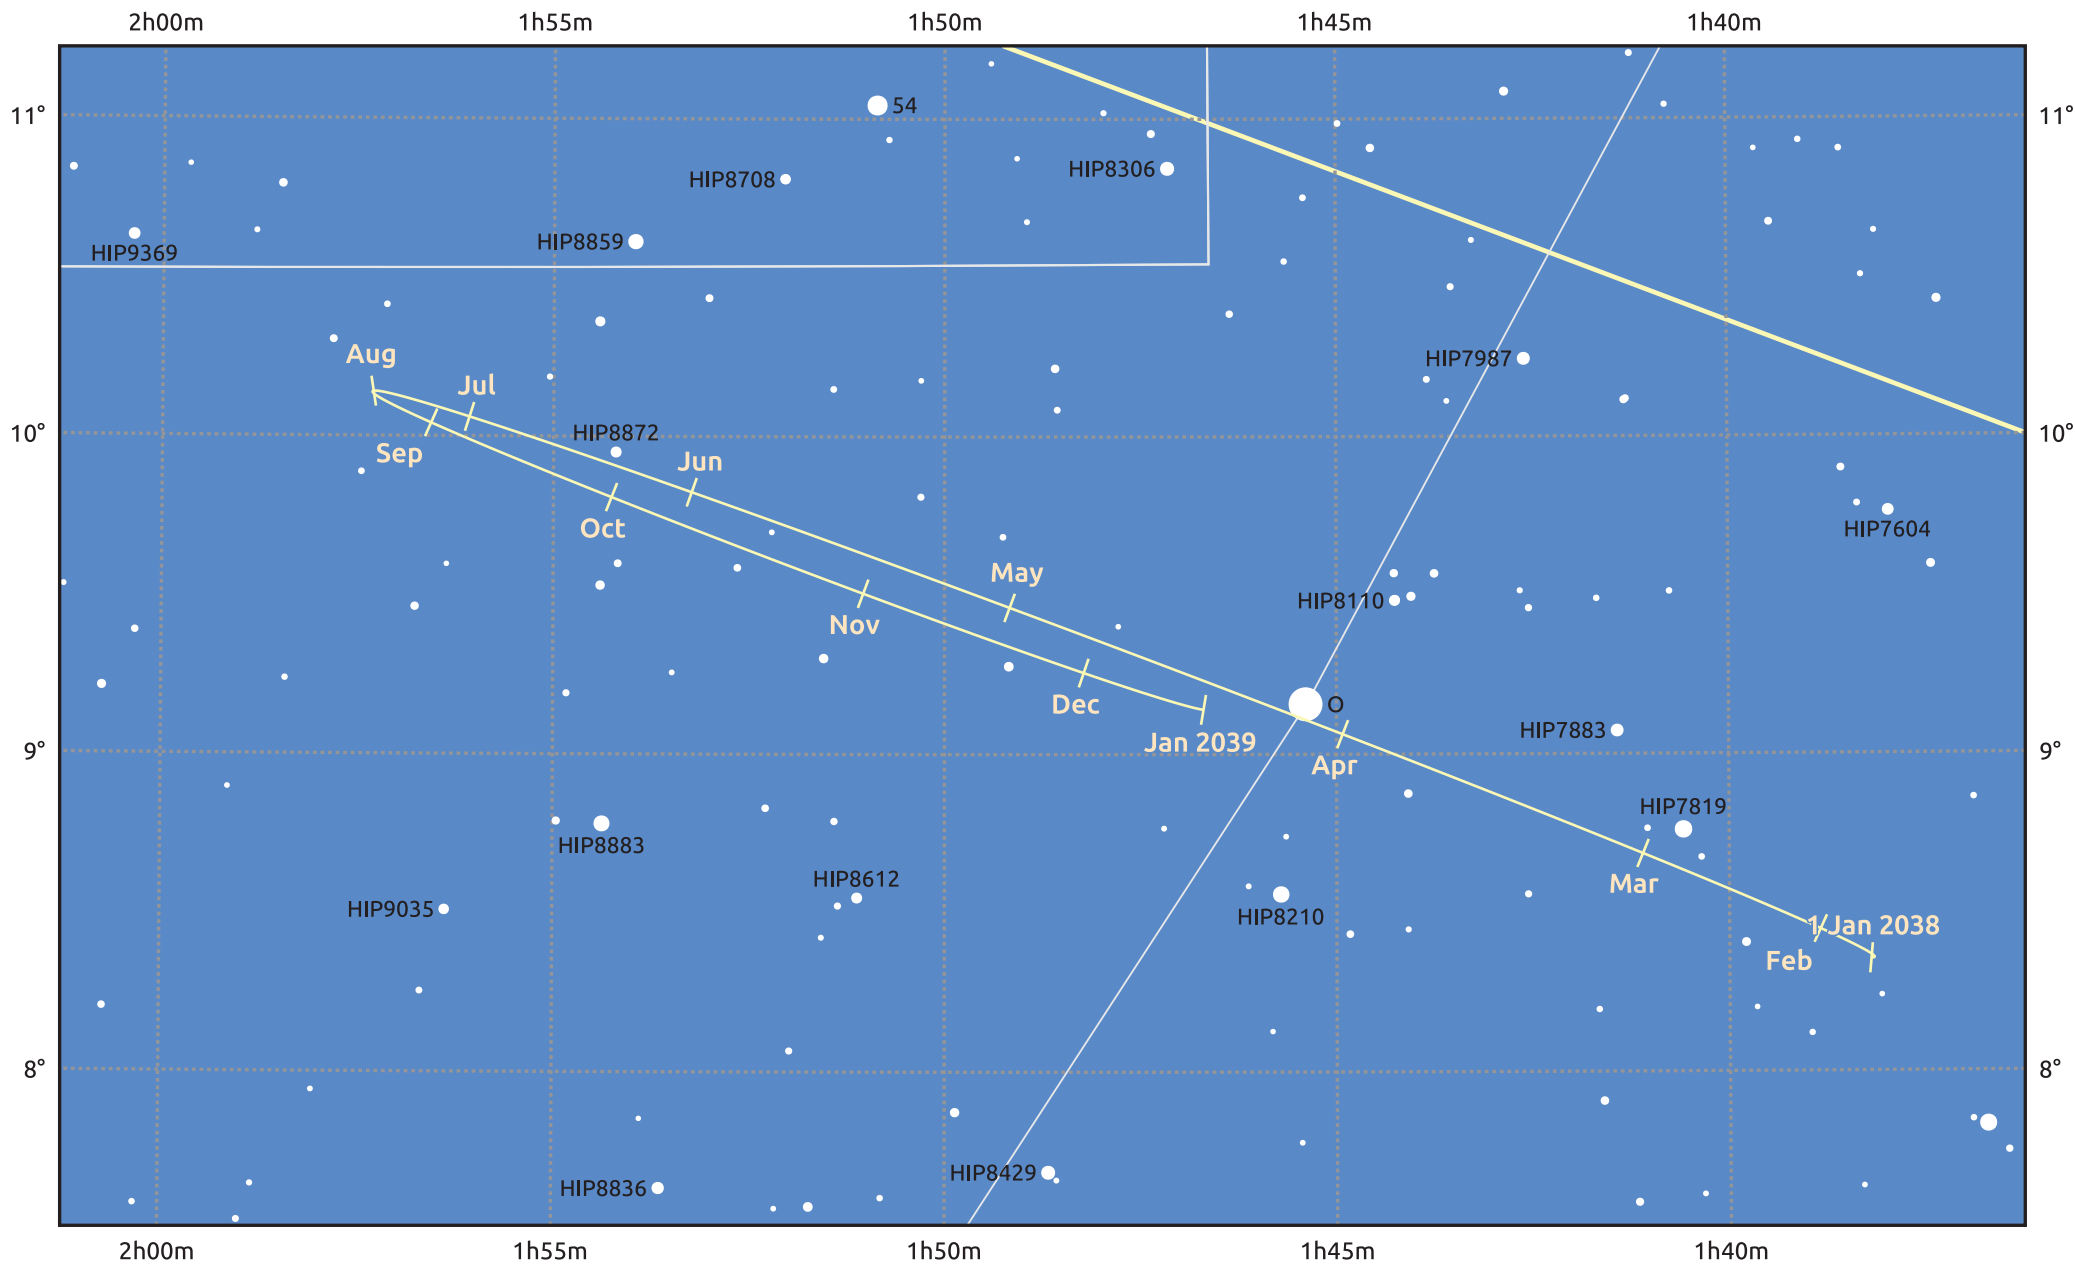

# The path of Neptune in 2038

© Dominic Ford 2011–2025. Date markers placed at midnight UTC. Downloaded from <https://in-the-sky.org>

Magnitude scale:  10.0  9.0  8.0  7.0  6.0  5.0  4.0

Ecliptic Plane

Galaxy  Bright nebula  Open cluster  Globular cluster  Planetary nebula

Date	Mag	Angular size
2038 Jan 1	7.9	2.3"
2038 Apr 1	7.9	2.2"
2038 Jul 1	7.9	2.3"
2038 Oct 1	7.8	2.4"
2039 Jan 1	7.9	2.3"