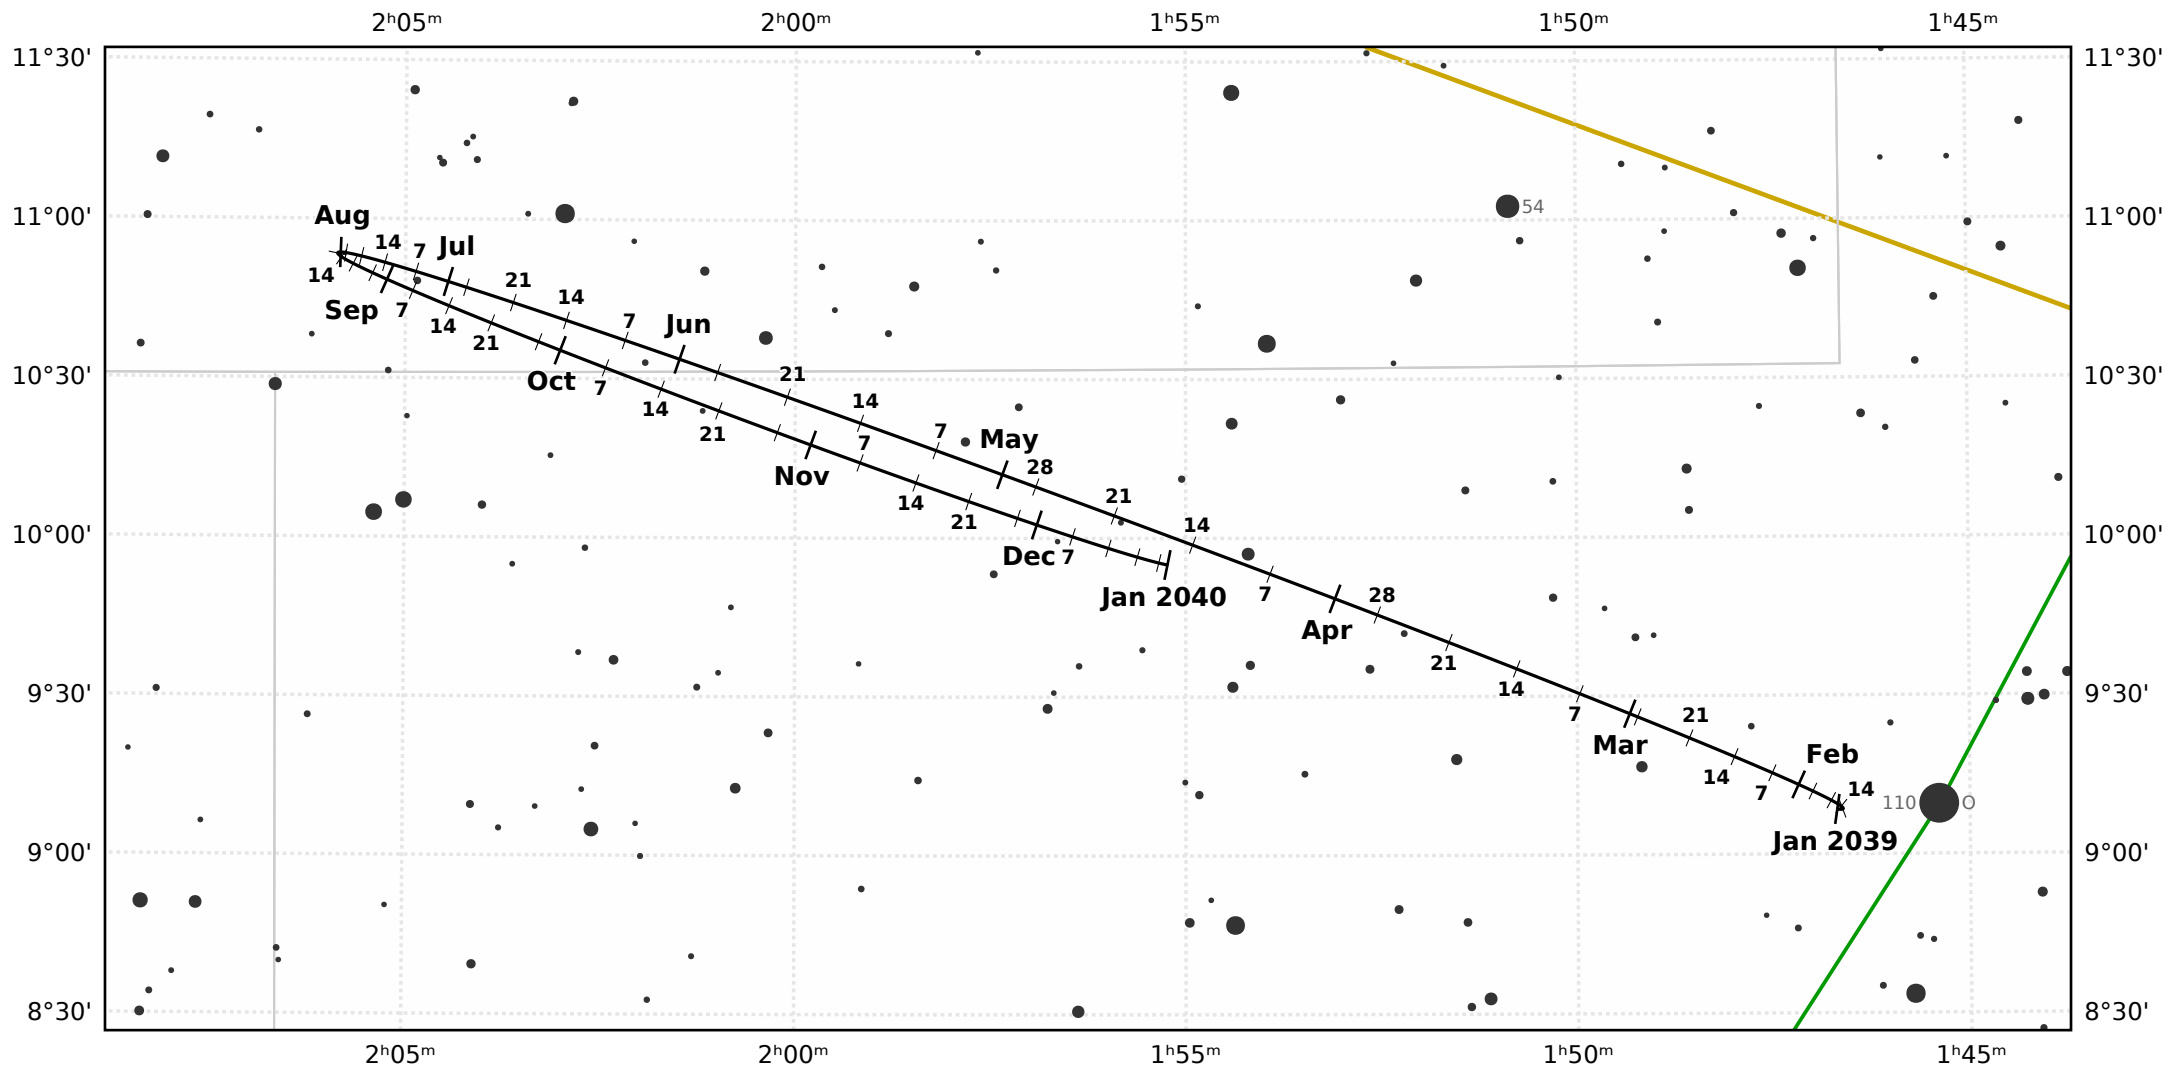

The path of Neptune in 2039

© Dominic Ford 2011-2020. Downloaded from <https://in-the-sky.org>

Magnitude scale: •10.5 •10.0 •9.5 •9.0 •8.5 •8.0 •7.5 •7.0 •6.5 •6.0 •5.5 •5.0 •4.5 •4.0

— The Equator — Ecliptic Plane — Galactic Plane