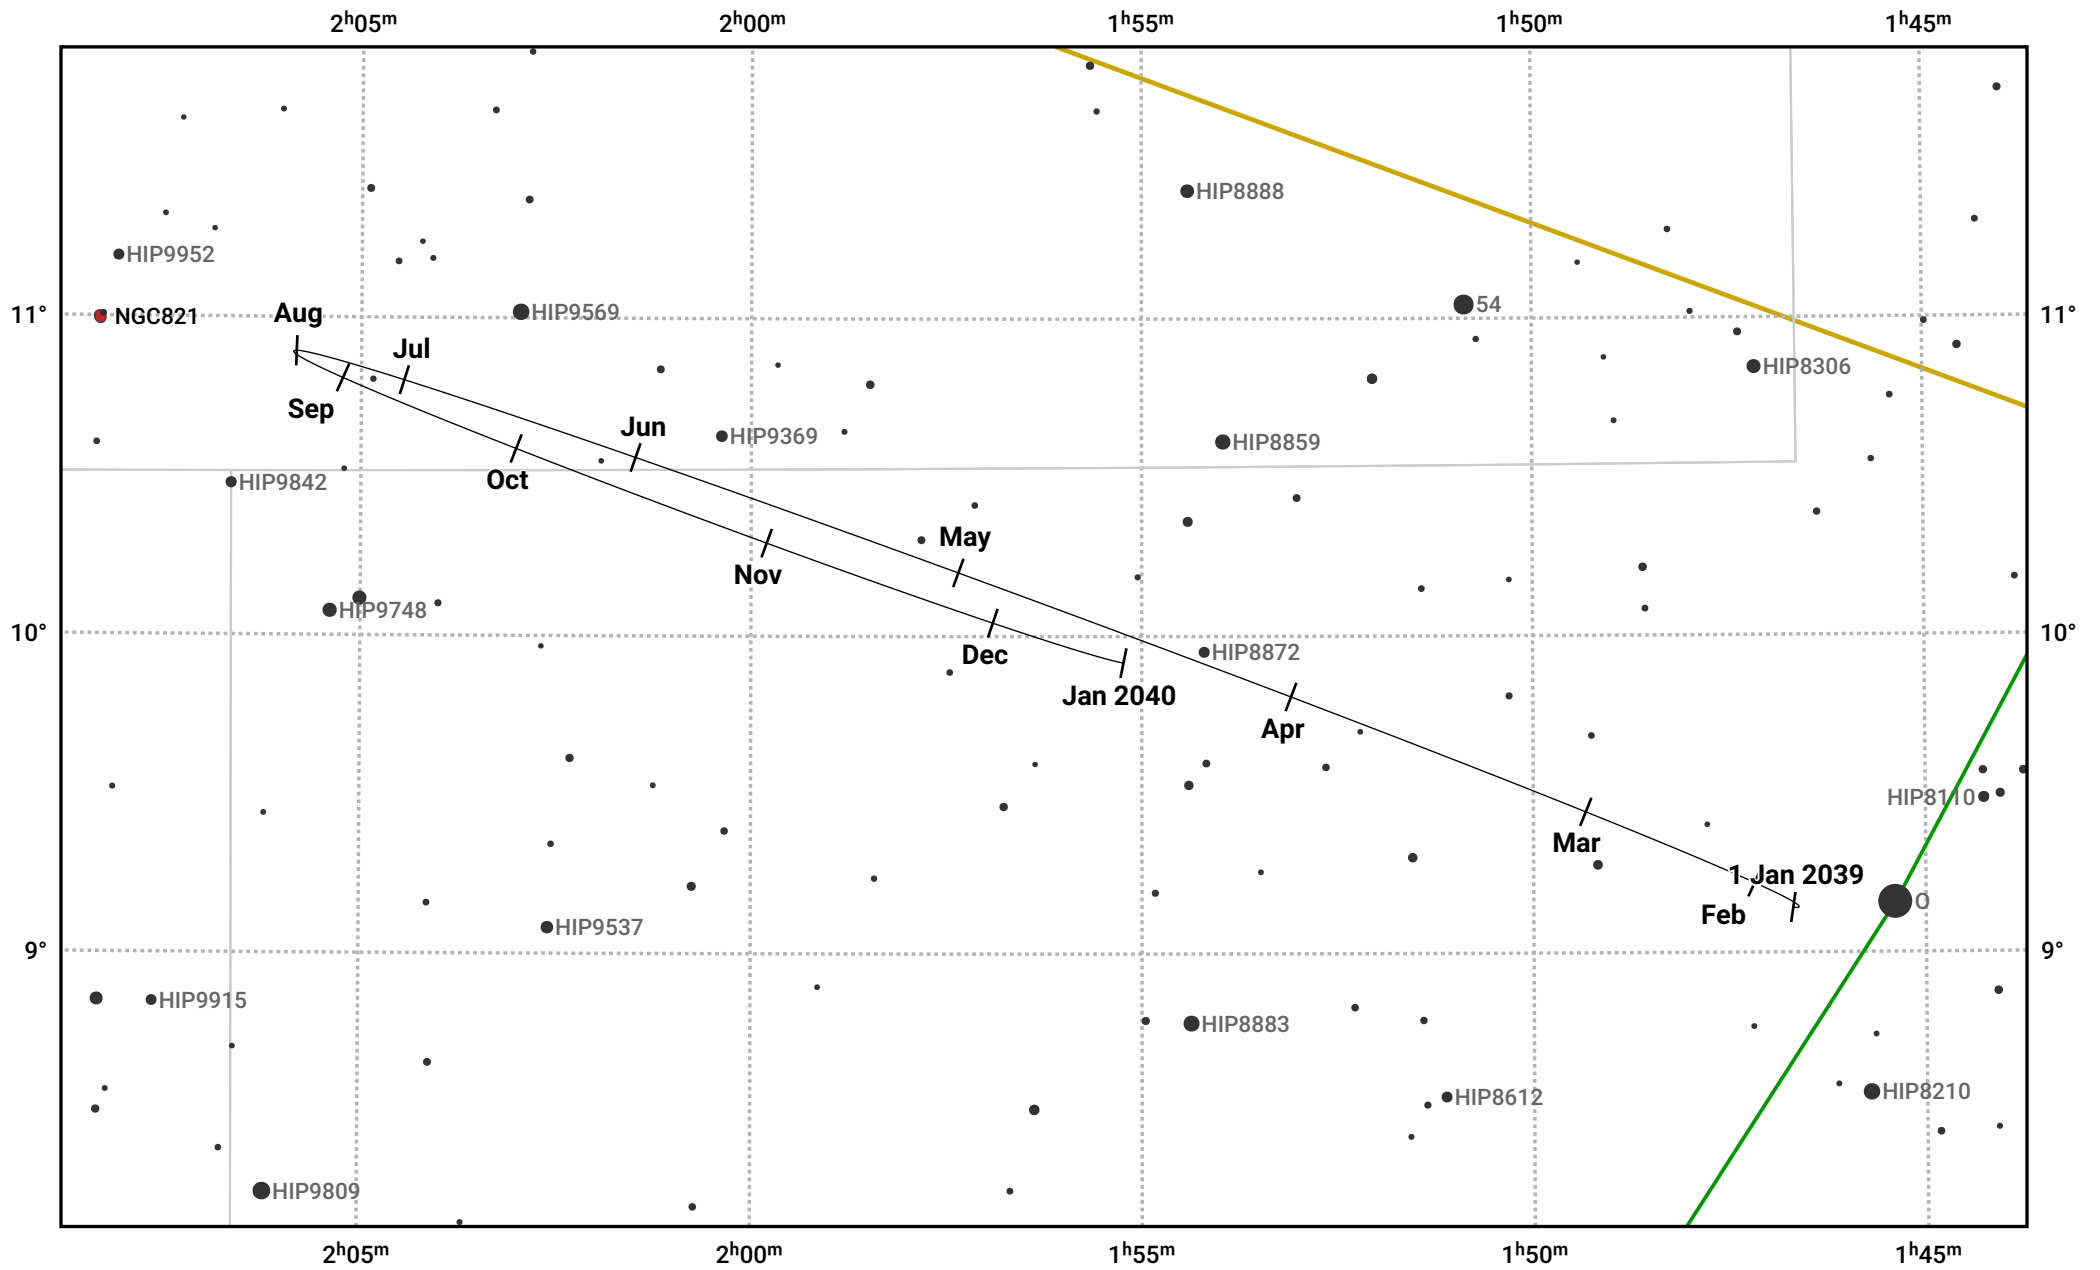

The path of Neptune in 2039

© Dominic Ford 2011–2023. Date markers placed at midnight UTC. Downloaded from <https://in-the-sky.org>

Magnitude scale: 10.0 9.0 8.0 7.0 6.0 5.0 4.0

Ecliptic Plane

Galaxy
 Bright nebula
 Open cluster
 Globular cluster

Date	Mag	Angular size
2039 Jan 1	7.9	2.3"
2039 Apr 1	7.9	2.2"
2039 Jul 1	7.9	2.3"
2039 Oct 1	7.8	2.4"
2040 Jan 1	7.8	2.3"