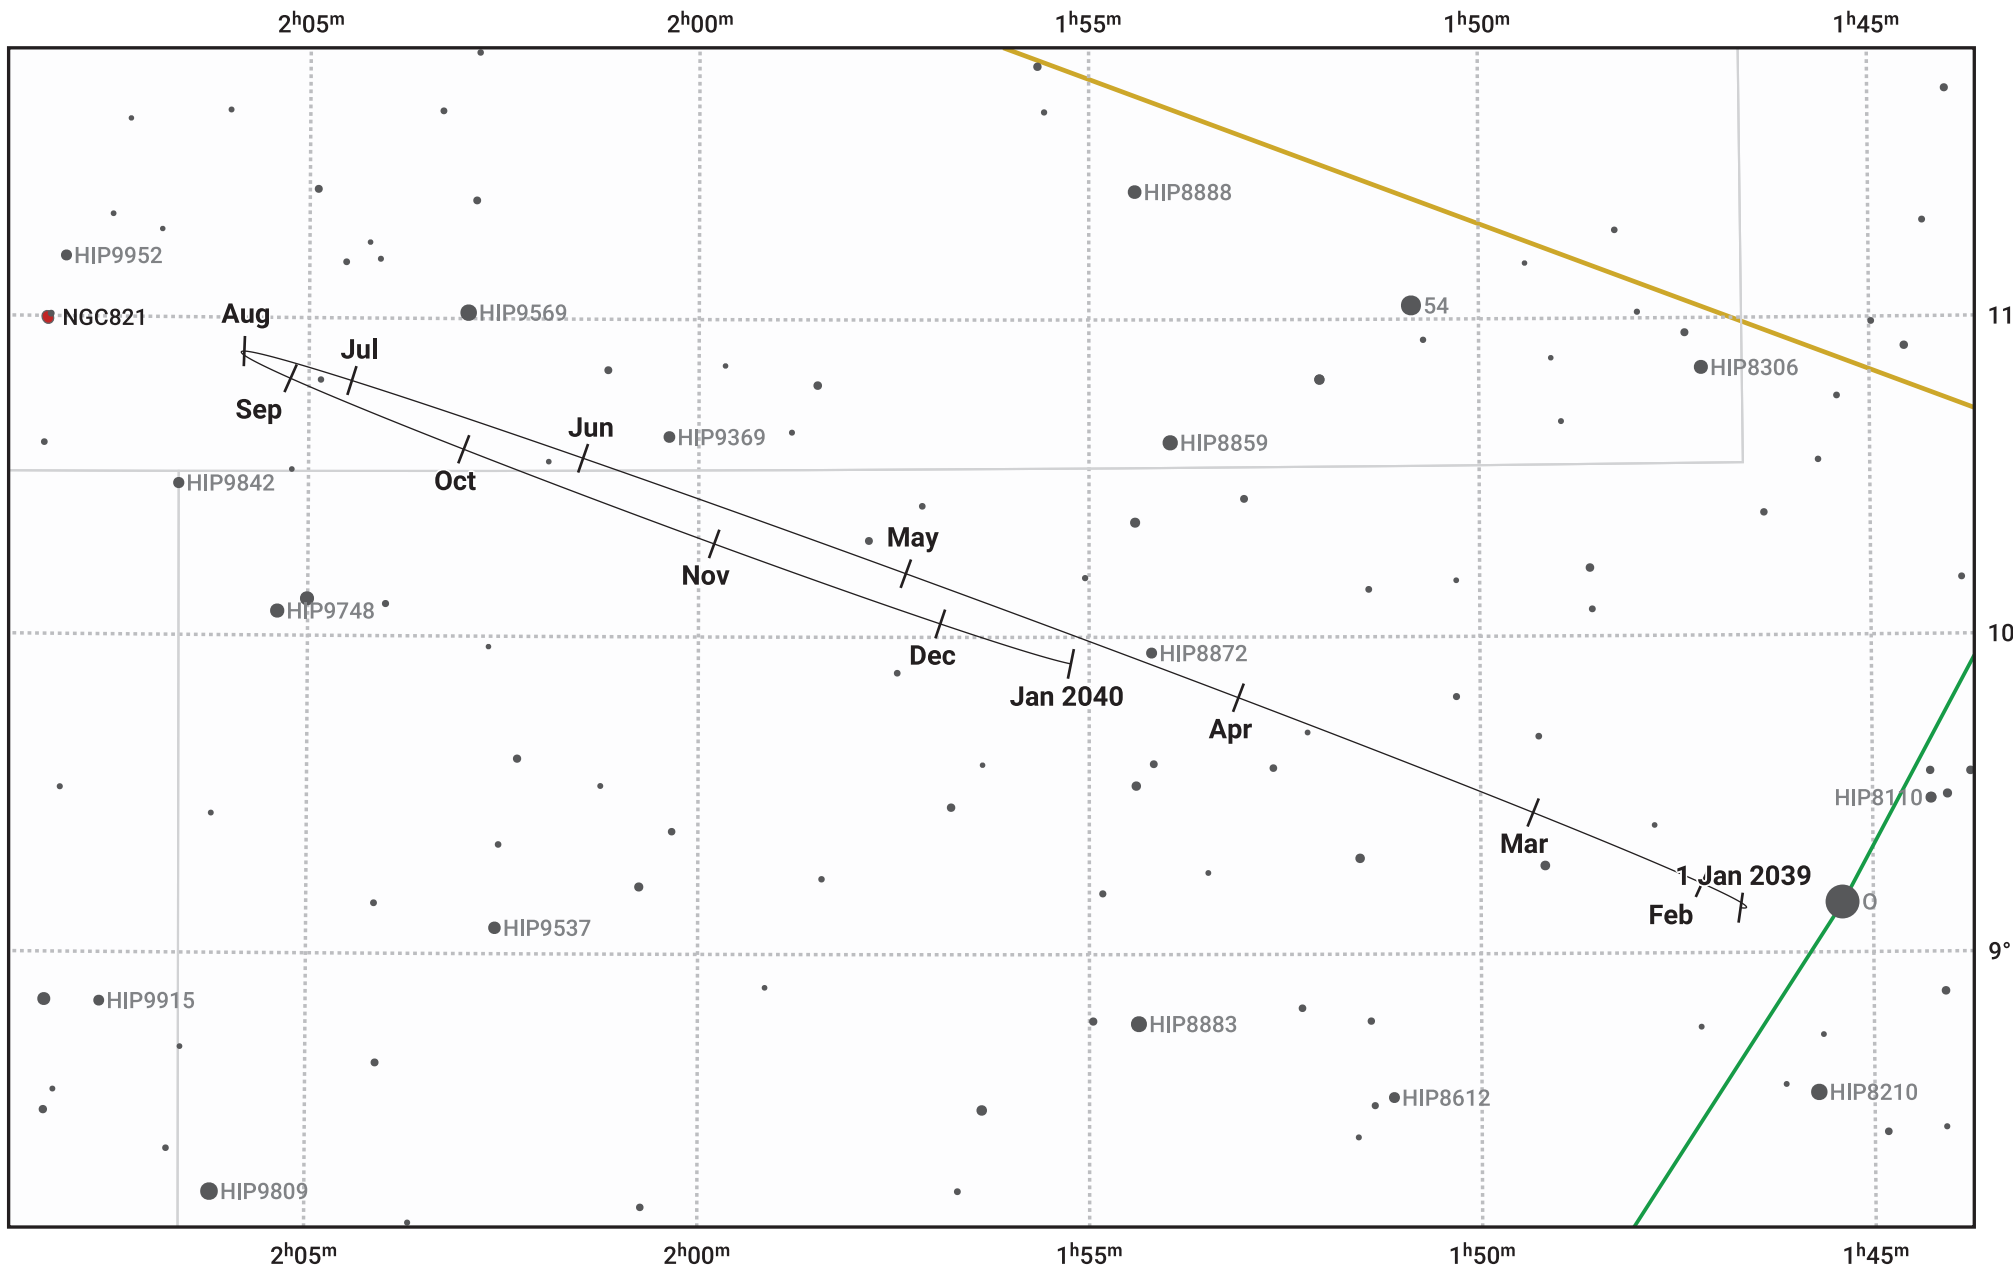

# The path of Neptune in 2039

© Dominic Ford 2011–2023. Date markers placed at midnight UTC. Downloaded from <https://in-the-sky.org>

Magnitude scale: • 10.0 • 9.0 • 8.0 • 7.0 • 6.0 • 5.0 • 4.0

— Ecliptic Plane

Galaxy    Bright nebula    Open cluster    Globular cluster

Date	Mag	Angular size
2039 Jan 1	7.9	2.3"
2039 Apr 1	7.9	2.2"
2039 Jul 1	7.9	2.3"
2039 Oct 1	7.8	2.4"
2040 Jan 1	7.8	2.3"