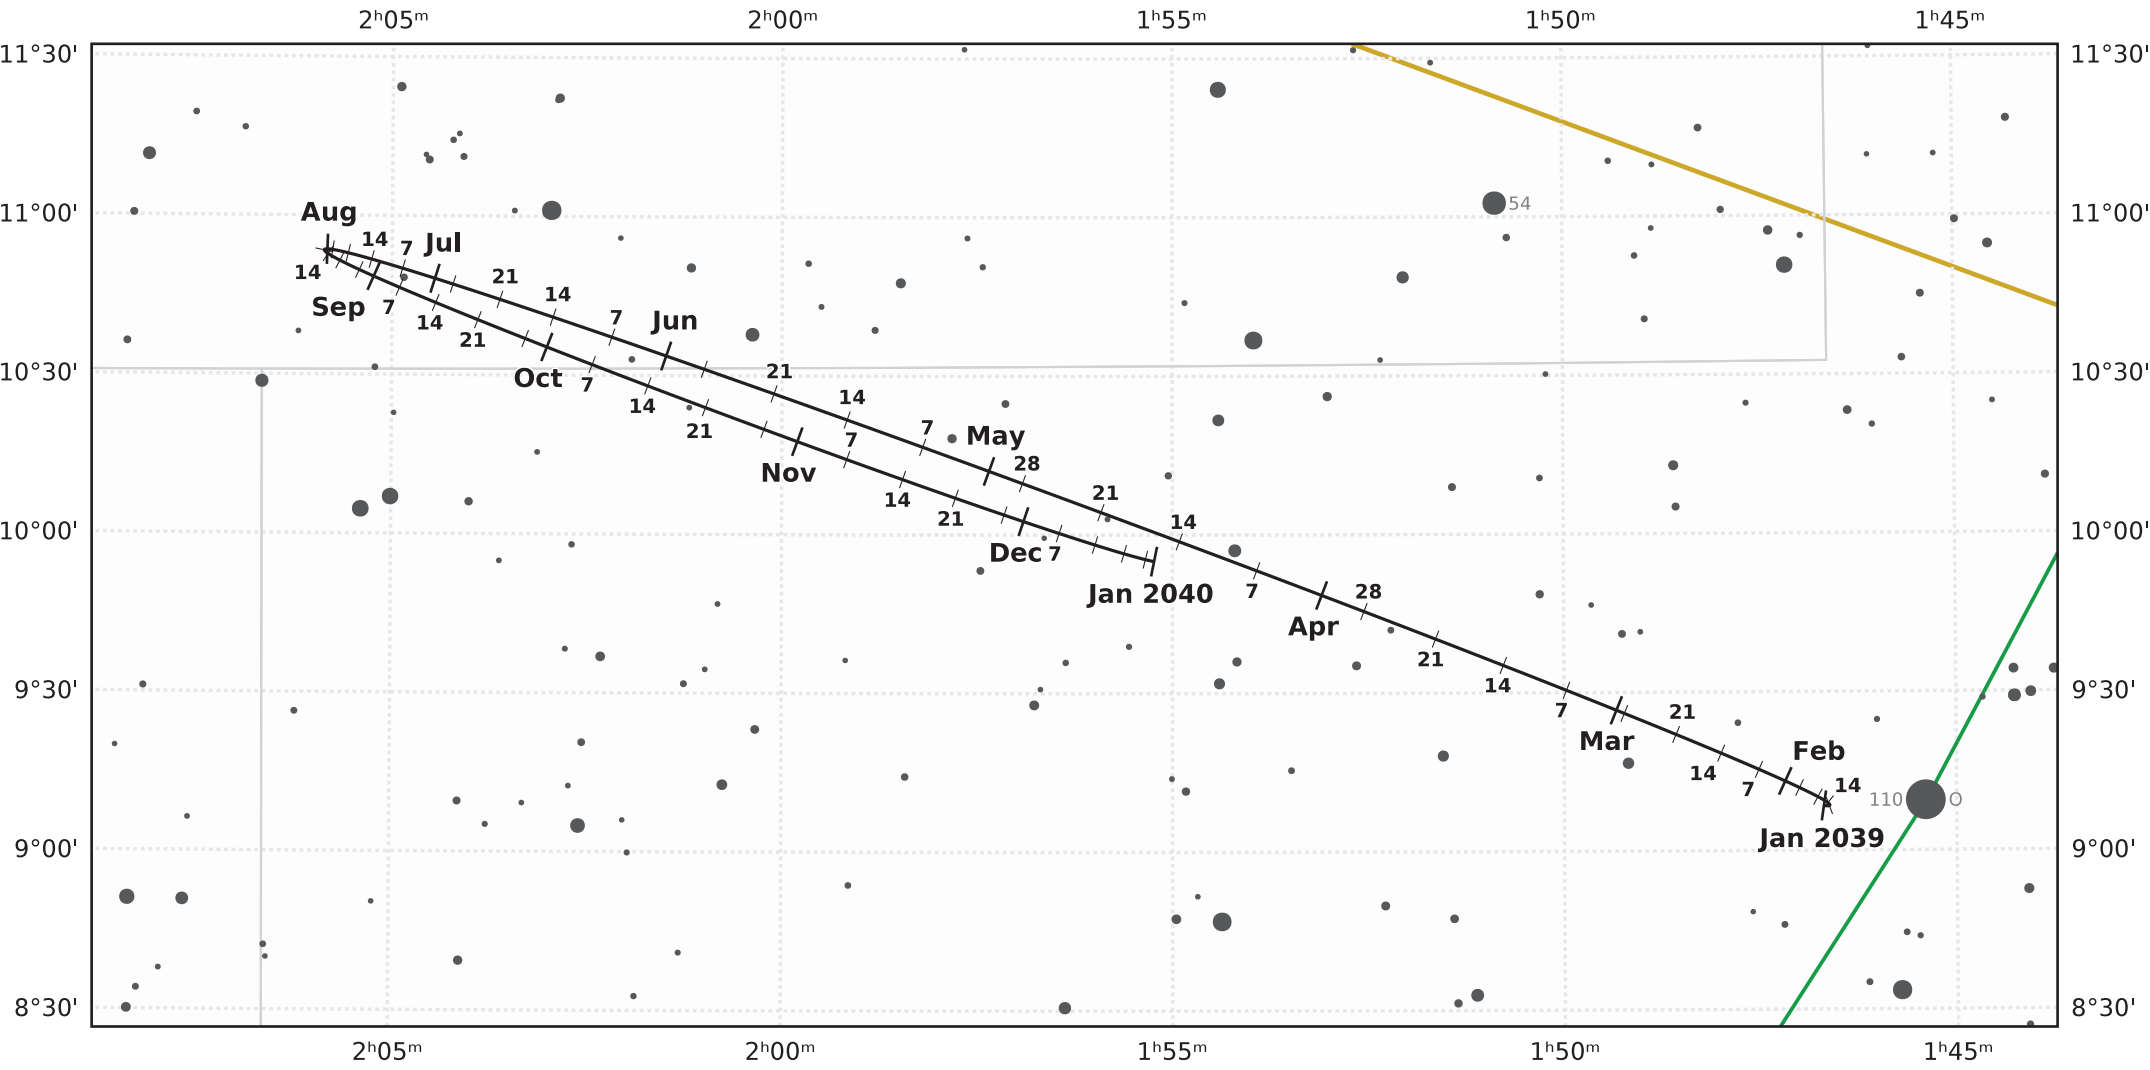

The path of Neptune in 2039

© Dominic Ford 2011-2020. Downloaded from <https://in-the-sky.org>

Magnitude scale: •10.5 •10.0 •9.5 •9.0 •8.5 •8.0 •7.5 •7.0 •6.5 •6.0 •5.5 •5.0 •4.5 •4.0

— The Equator — Ecliptic Plane — Galactic Plane