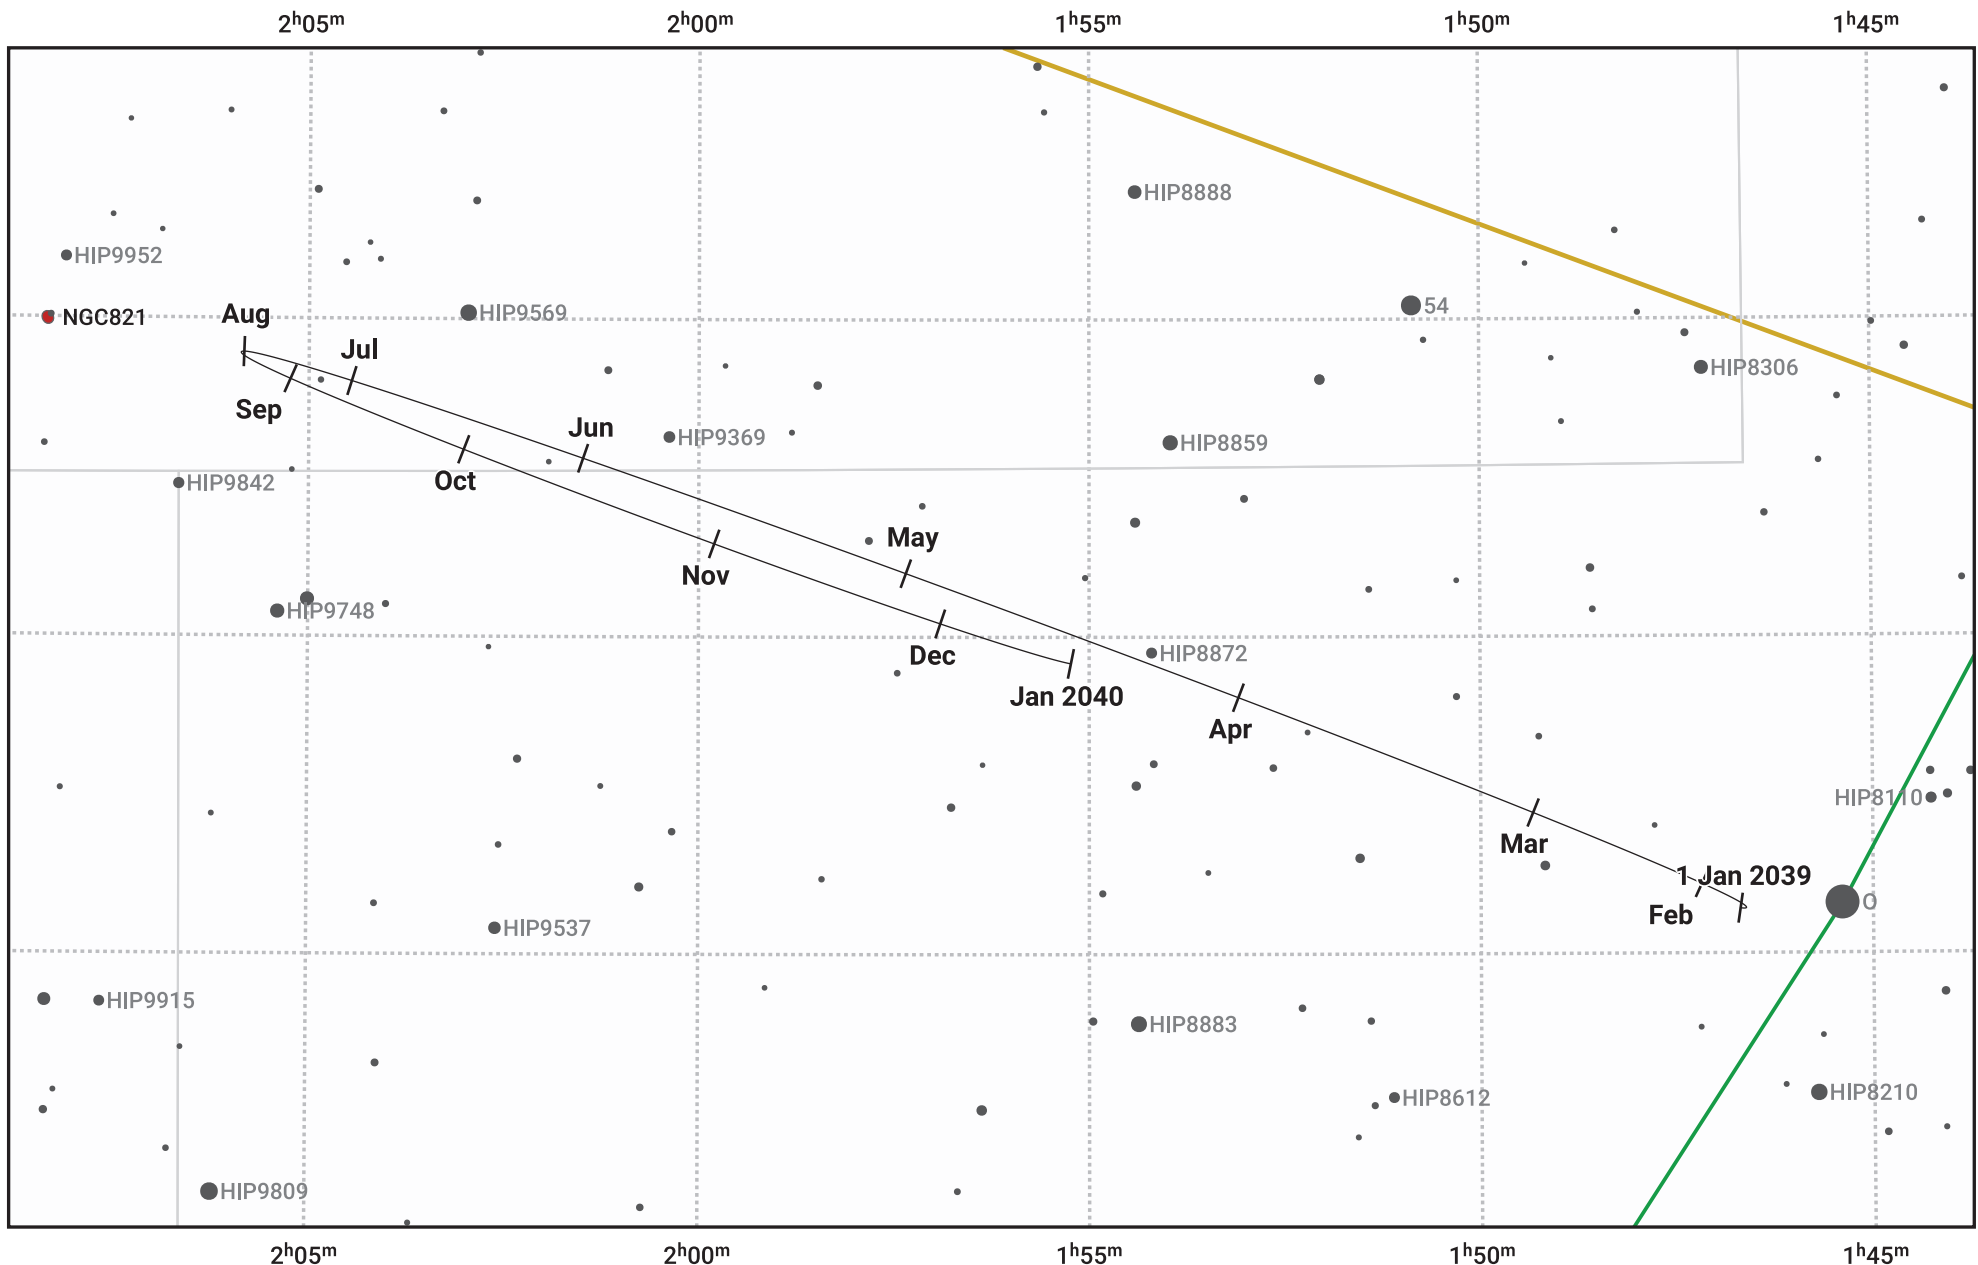

The path of Neptune in 2039

© Dominic Ford 2011–2024. Date markers placed at midnight UTC. Downloaded from <https://in-the-sky.org>

Magnitude scale: 10.0 9.0 8.0 7.0 6.0 5.0 4.0

Ecliptic Plane

Galaxy
 Bright nebula
 Open cluster
 + Globular cluster

Date	Mag	Angular size
2039 Jan 1	7.9	2.3"
2039 Apr 1	7.9	2.2"
2039 Jul 1	7.9	2.3"
2039 Oct 1	7.8	2.4"
2040 Jan 1	7.8	2.3"