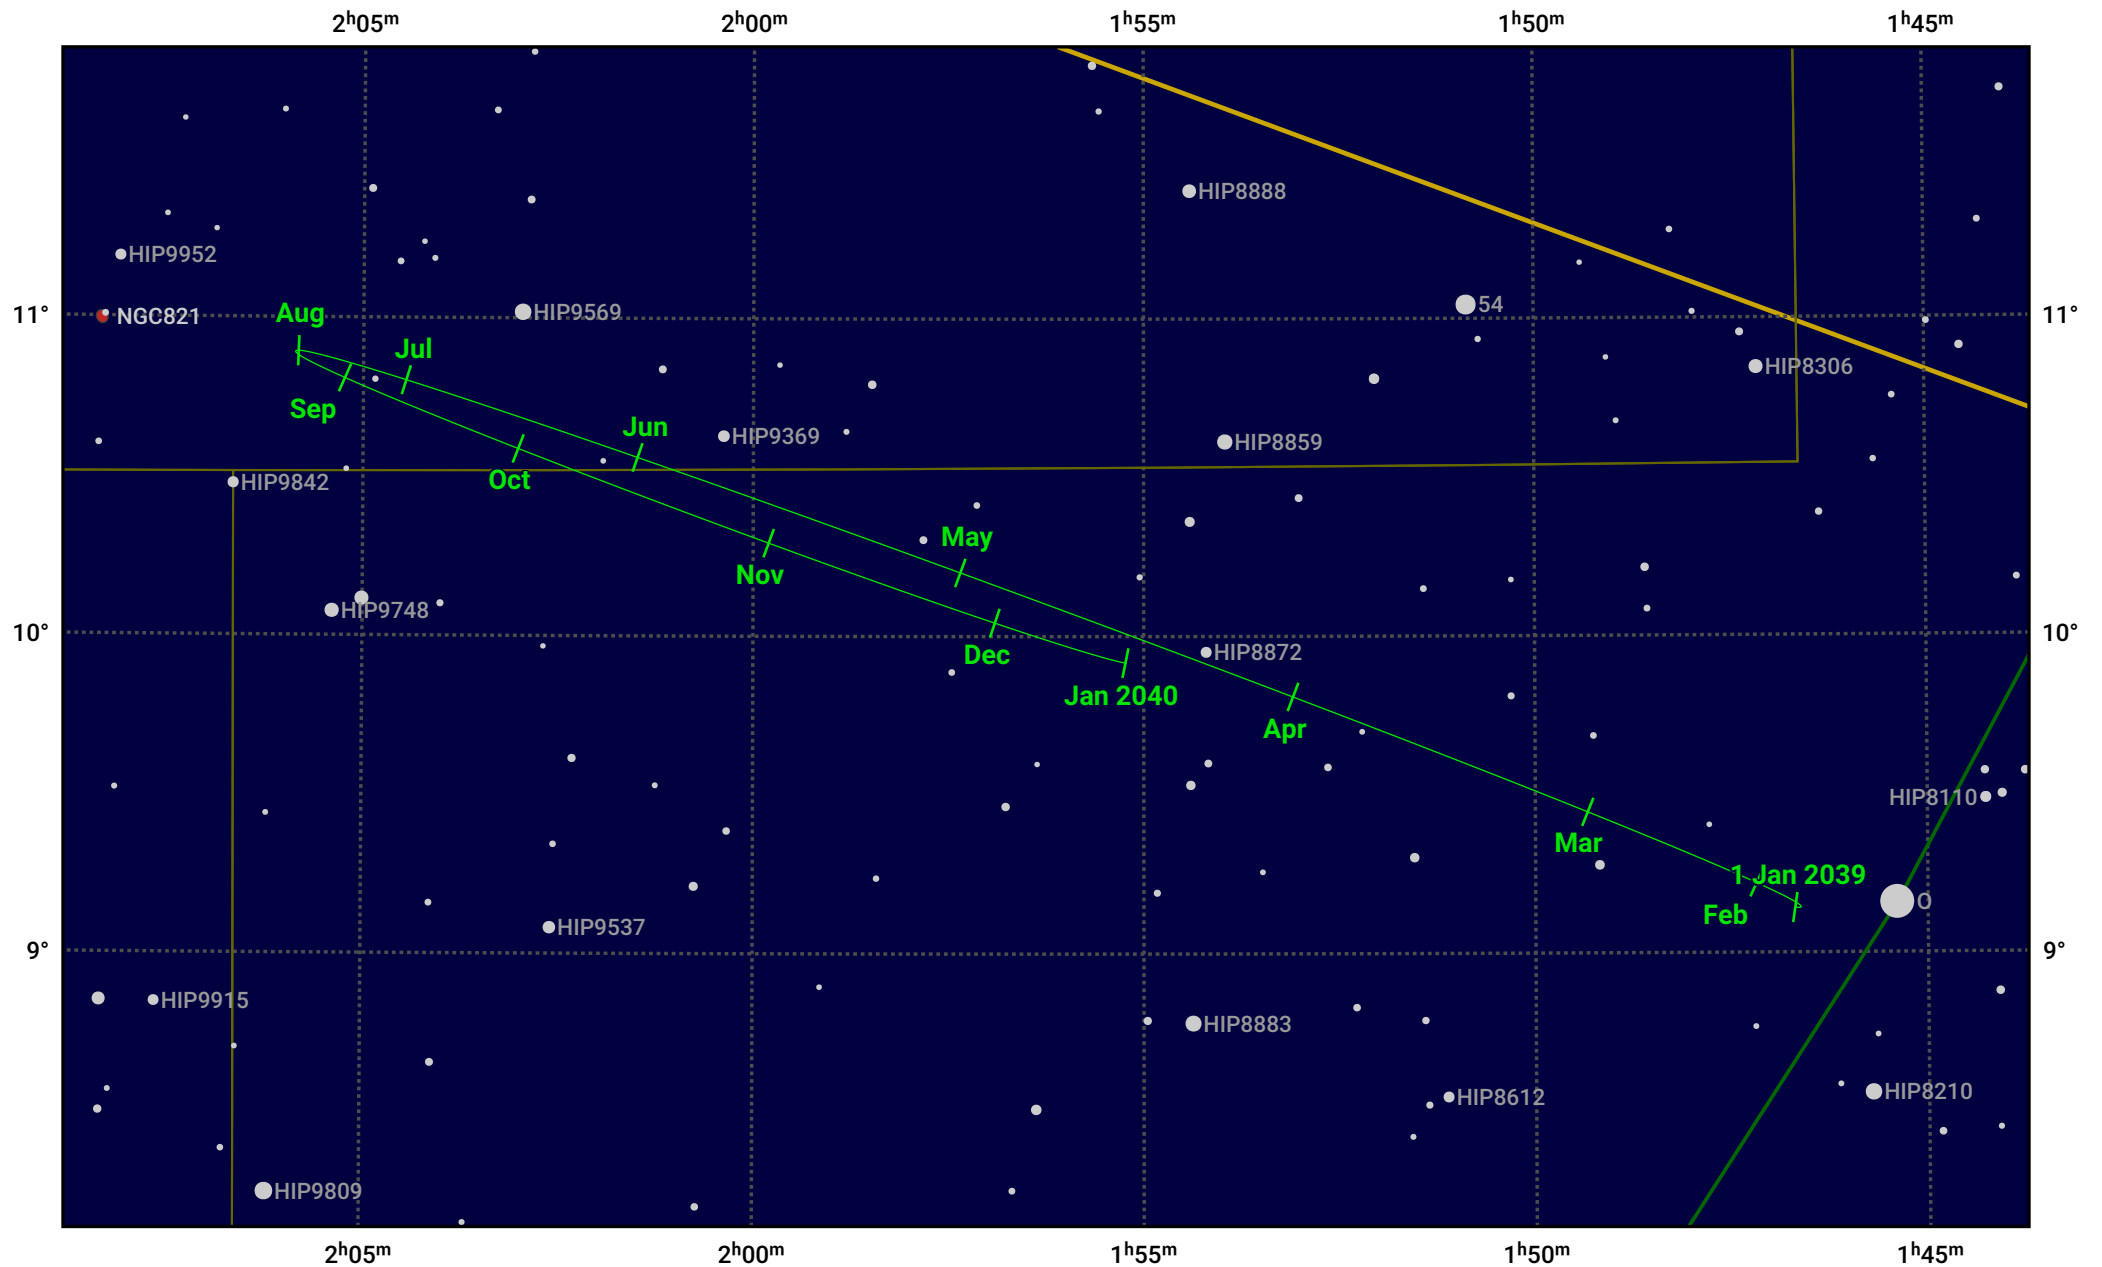

# The path of Neptune in 2039

© Dominic Ford 2011–2024. Date markers placed at midnight UTC. Downloaded from <https://in-the-sky.org>

Magnitude scale: ● 10.0 ● 9.0 ● 8.0 ● 7.0 ● 6.0 ● 5.0 ● 4.0

— Ecliptic Plane

● Galaxy    ■ Bright nebula    ● Open cluster    ● Globular cluster

Date	Mag	Angular size
2039 Jan 1	7.9	2.3"
2039 Apr 1	7.9	2.2"
2039 Jul 1	7.9	2.3"
2039 Oct 1	7.8	2.4"
2040 Jan 1	7.8	2.3"