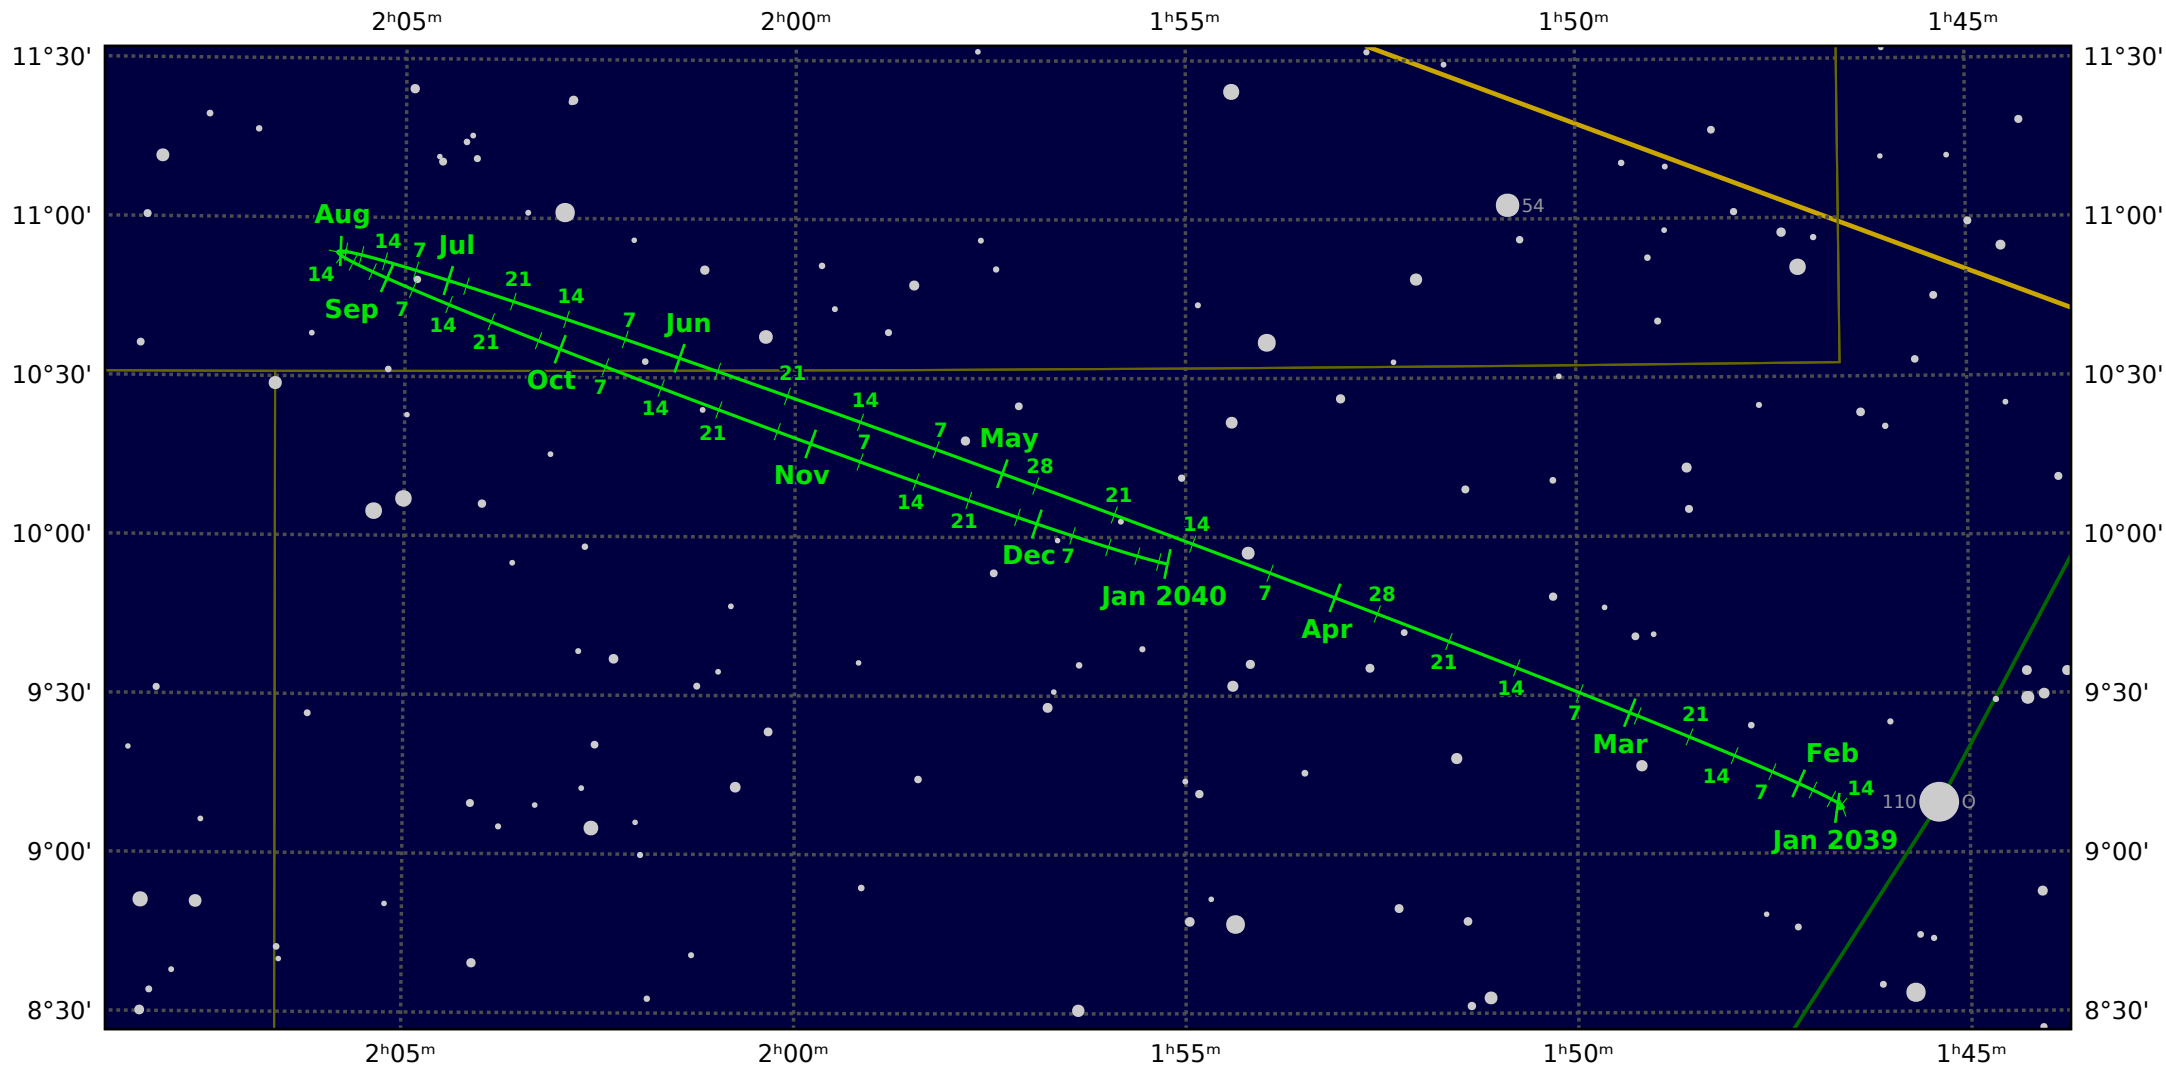

# The path of Neptune in 2039

© Dominic Ford 2011-2020. Downloaded from <https://in-the-sky.org>

Magnitude scale: ● 10.5 ● 10.0 ● 9.5 ● 9.0 ● 8.5 ● 8.0 ● 7.5 ● 7.0 ● 6.5 ● 6.0 ● 5.5 ● 5.0 ● 4.5 ● 4.0

— Ecliptic Plane — Galactic Plane