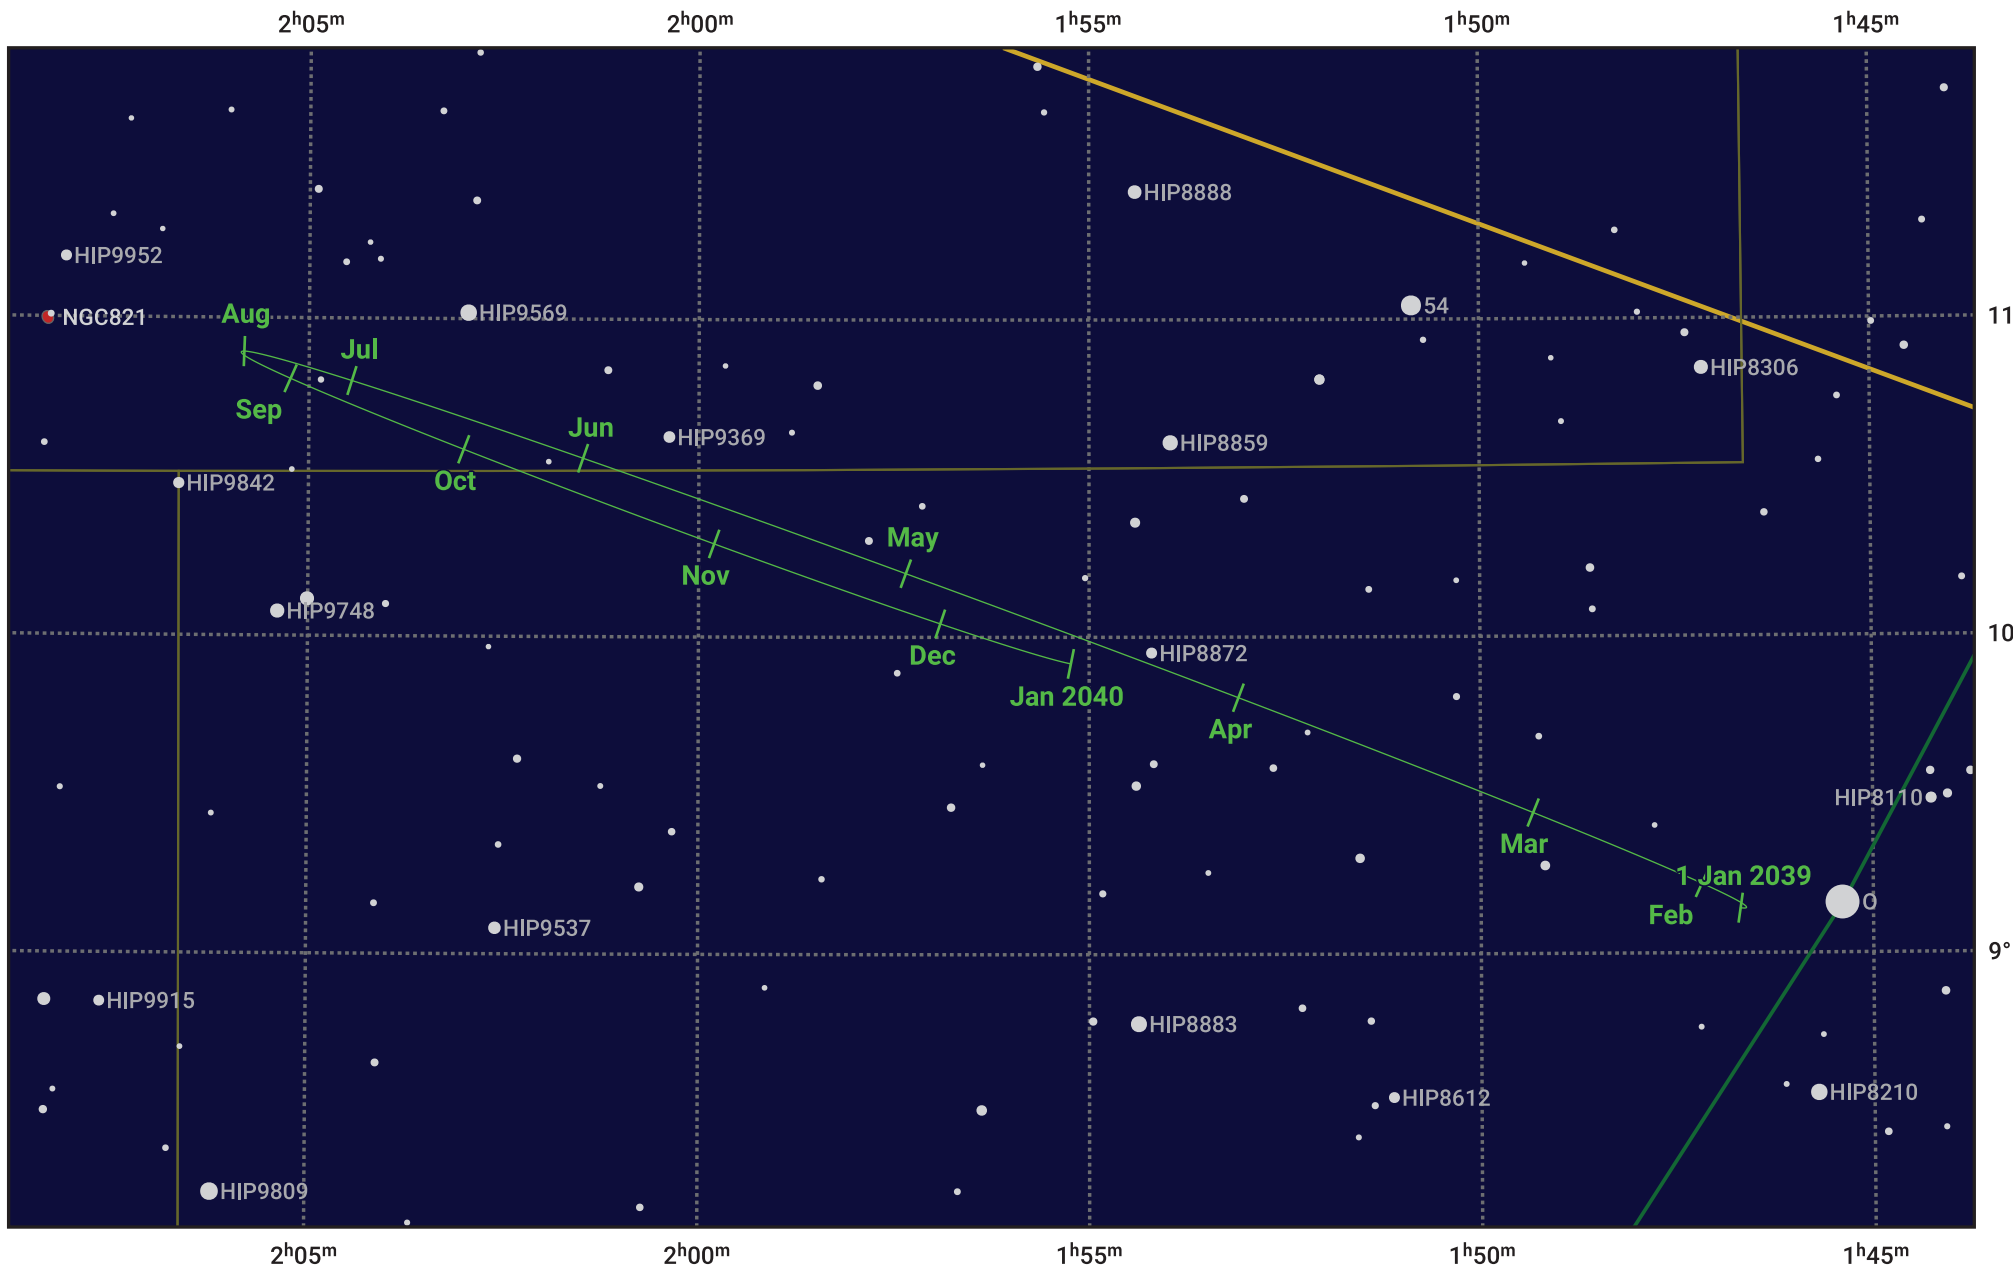

The path of Neptune in 2039

© Dominic Ford 2011–2024. Date markers placed at midnight UTC. Downloaded from <https://in-the-sky.org>

Magnitude scale: 10.0 9.0 8.0 7.0 6.0 5.0 4.0

Ecliptic Plane

Galaxy
 Bright nebula
 Open cluster
 + Globular cluster

Date	Mag	Angular size
2039 Jan 1	7.9	2.3"
2039 Apr 1	7.9	2.2"
2039 Jul 1	7.9	2.3"
2039 Oct 1	7.8	2.4"
2040 Jan 1	7.8	2.3"