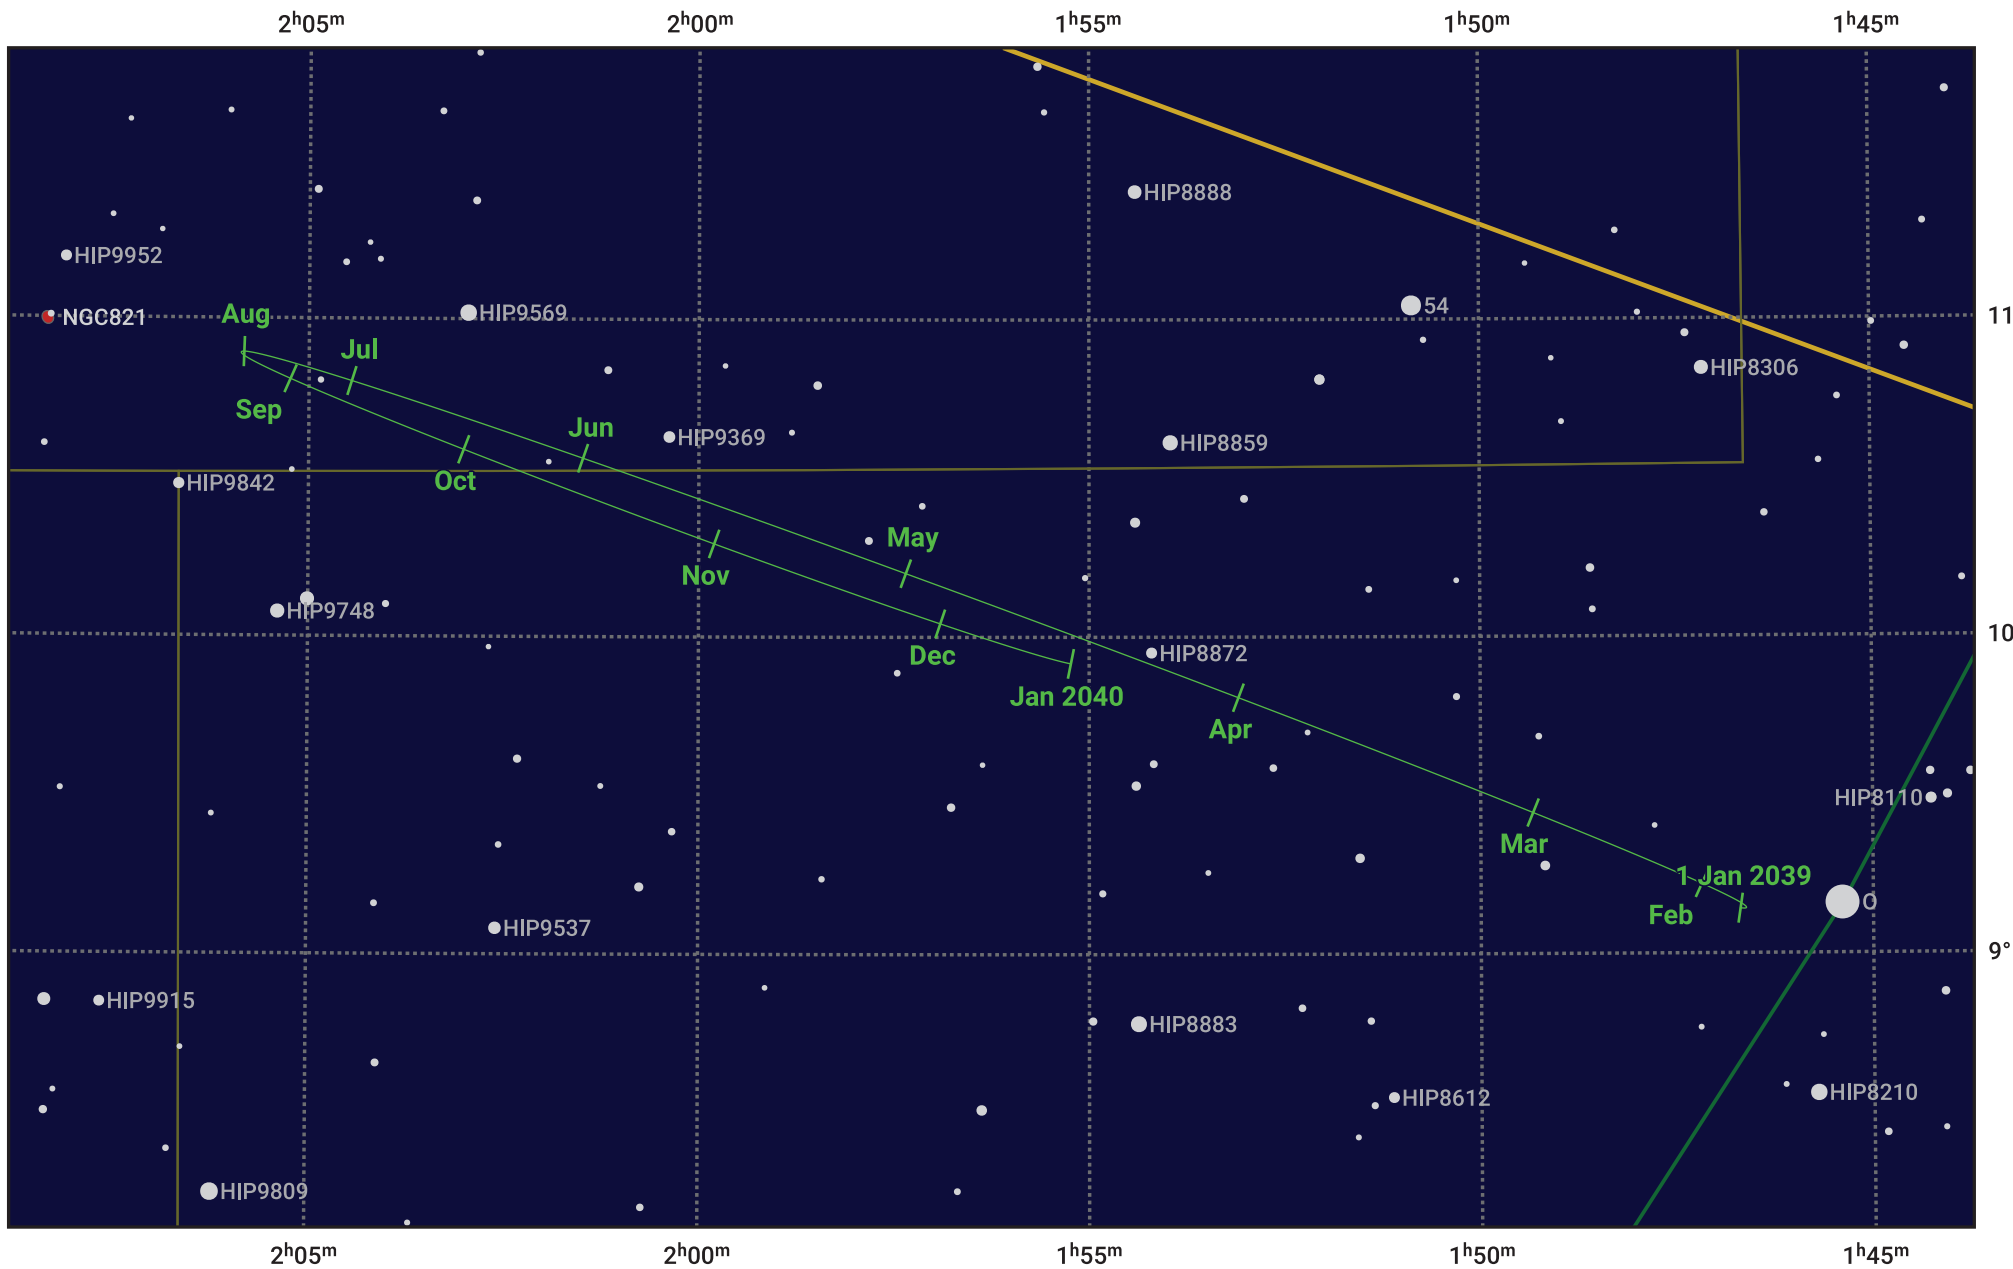

The path of Neptune in 2039

© Dominic Ford 2011–2023. Date markers placed at midnight UTC. Downloaded from <https://in-the-sky.org>

Magnitude scale: ● 10.0 ● 9.0 ● 8.0 ● 7.0 ● 6.0 ● 5.0 ● 4.0

— Ecliptic Plane

● Galaxy ■ Bright nebula ● Open cluster ● Globular cluster

Date	Mag	Angular size
2039 Jan 1	7.9	2.3"
2039 Apr 1	7.9	2.2"
2039 Jul 1	7.9	2.3"
2039 Oct 1	7.8	2.4"
2040 Jan 1	7.8	2.3"