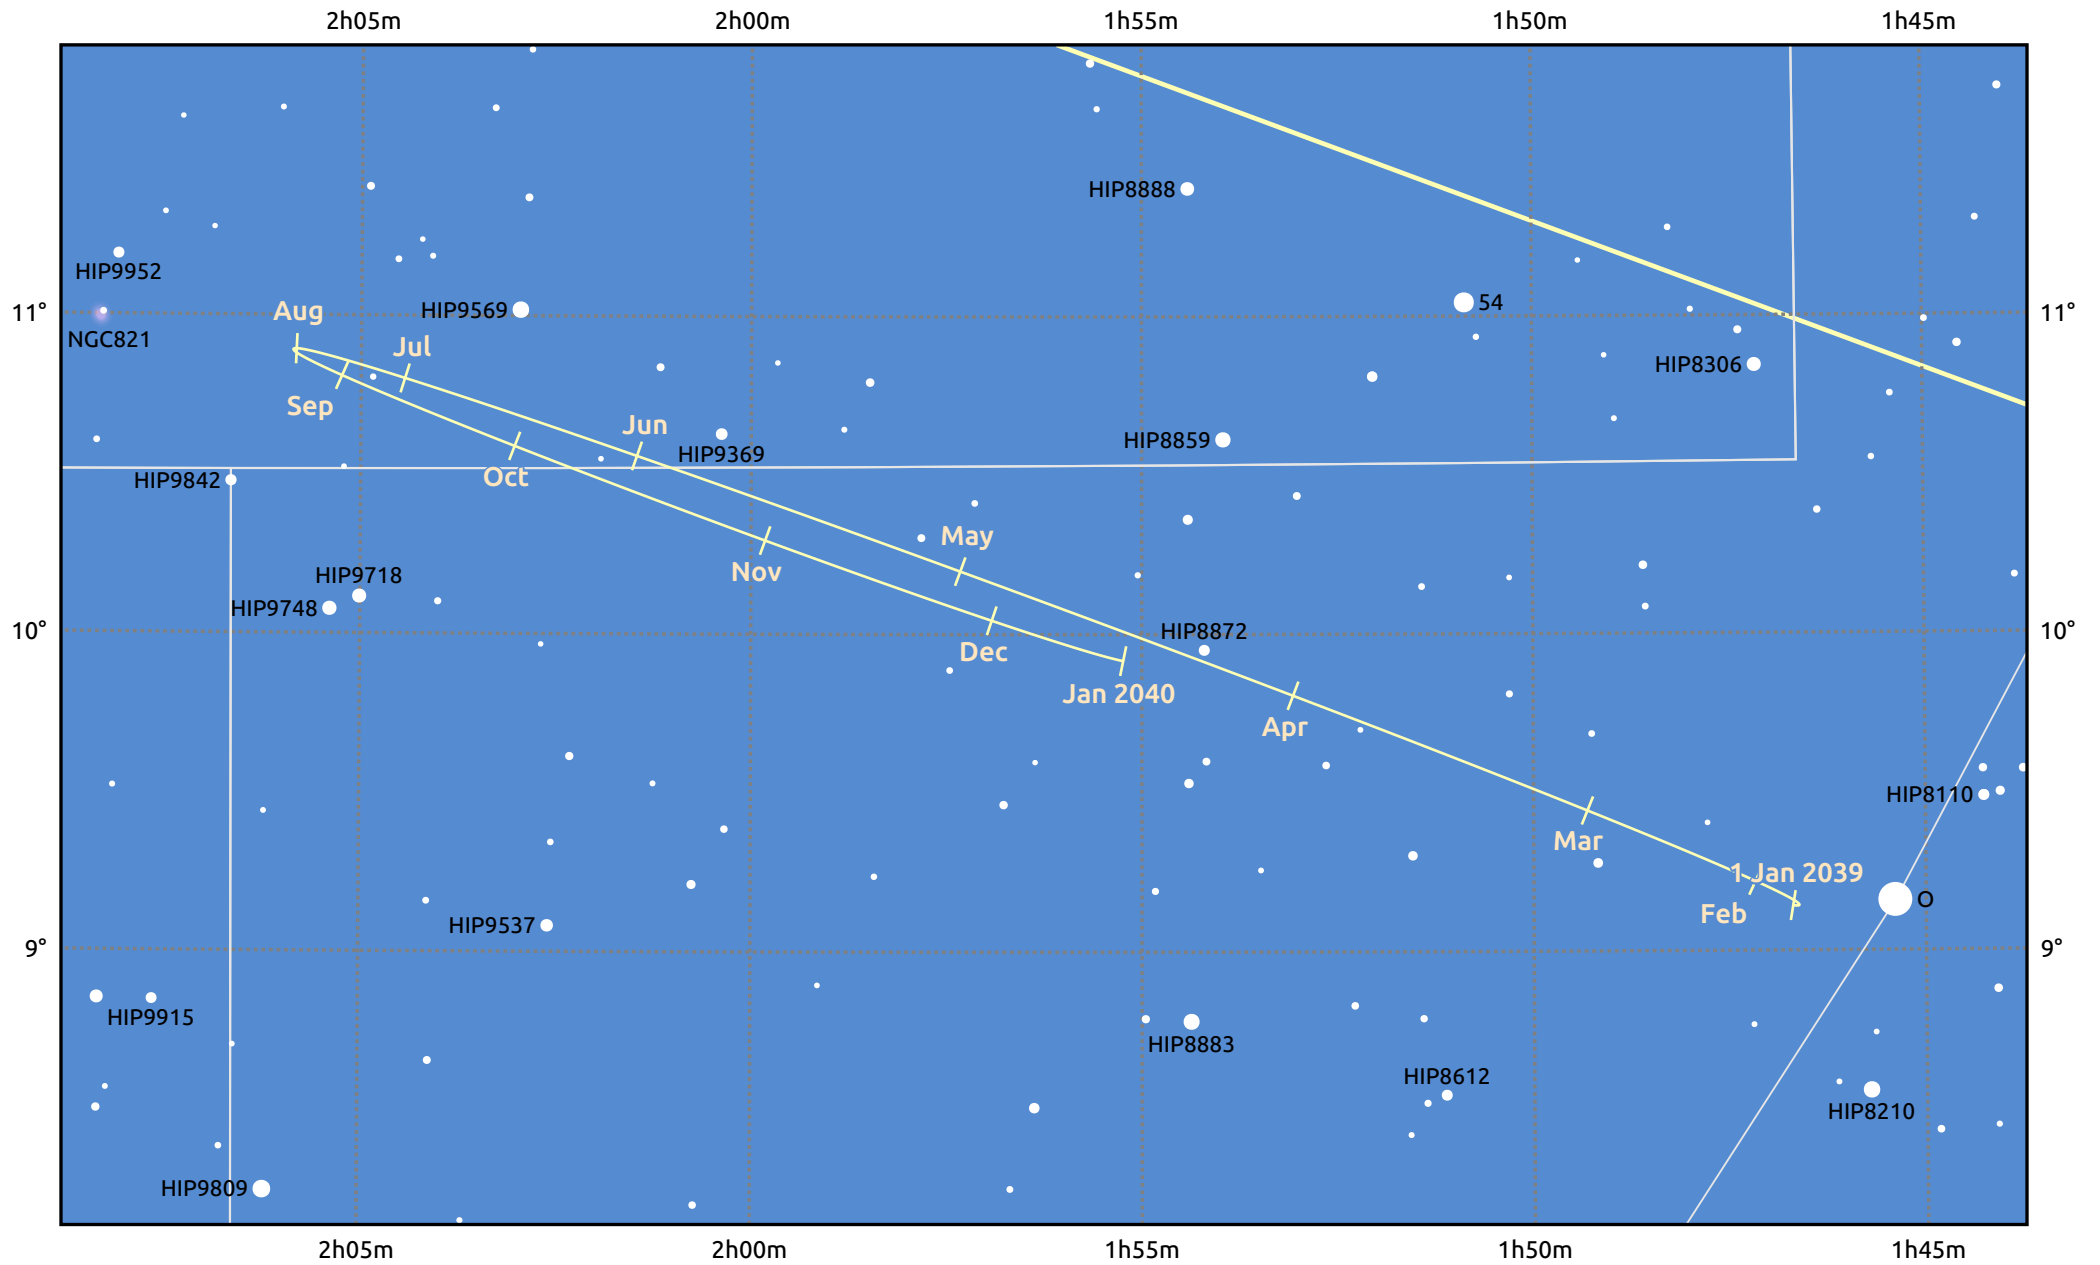

The path of Neptune in 2039

© Dominic Ford 2011–2025. Date markers placed at midnight UTC. Downloaded from <https://in-the-sky.org>

Magnitude scale: ● 10.0 ● 9.0 ● 8.0 ● 7.0 ● 6.0 ● 5.0 ● 4.0

— Ecliptic Plane

Galaxy Bright nebula Open cluster Globular cluster Planetary nebula

Date	Mag	Angular size
2039 Jan 1	7.9	2.3"
2039 Apr 1	7.9	2.2"
2039 Jul 1	7.9	2.3"
2039 Oct 1	7.8	2.4"
2040 Jan 1	7.8	2.3"