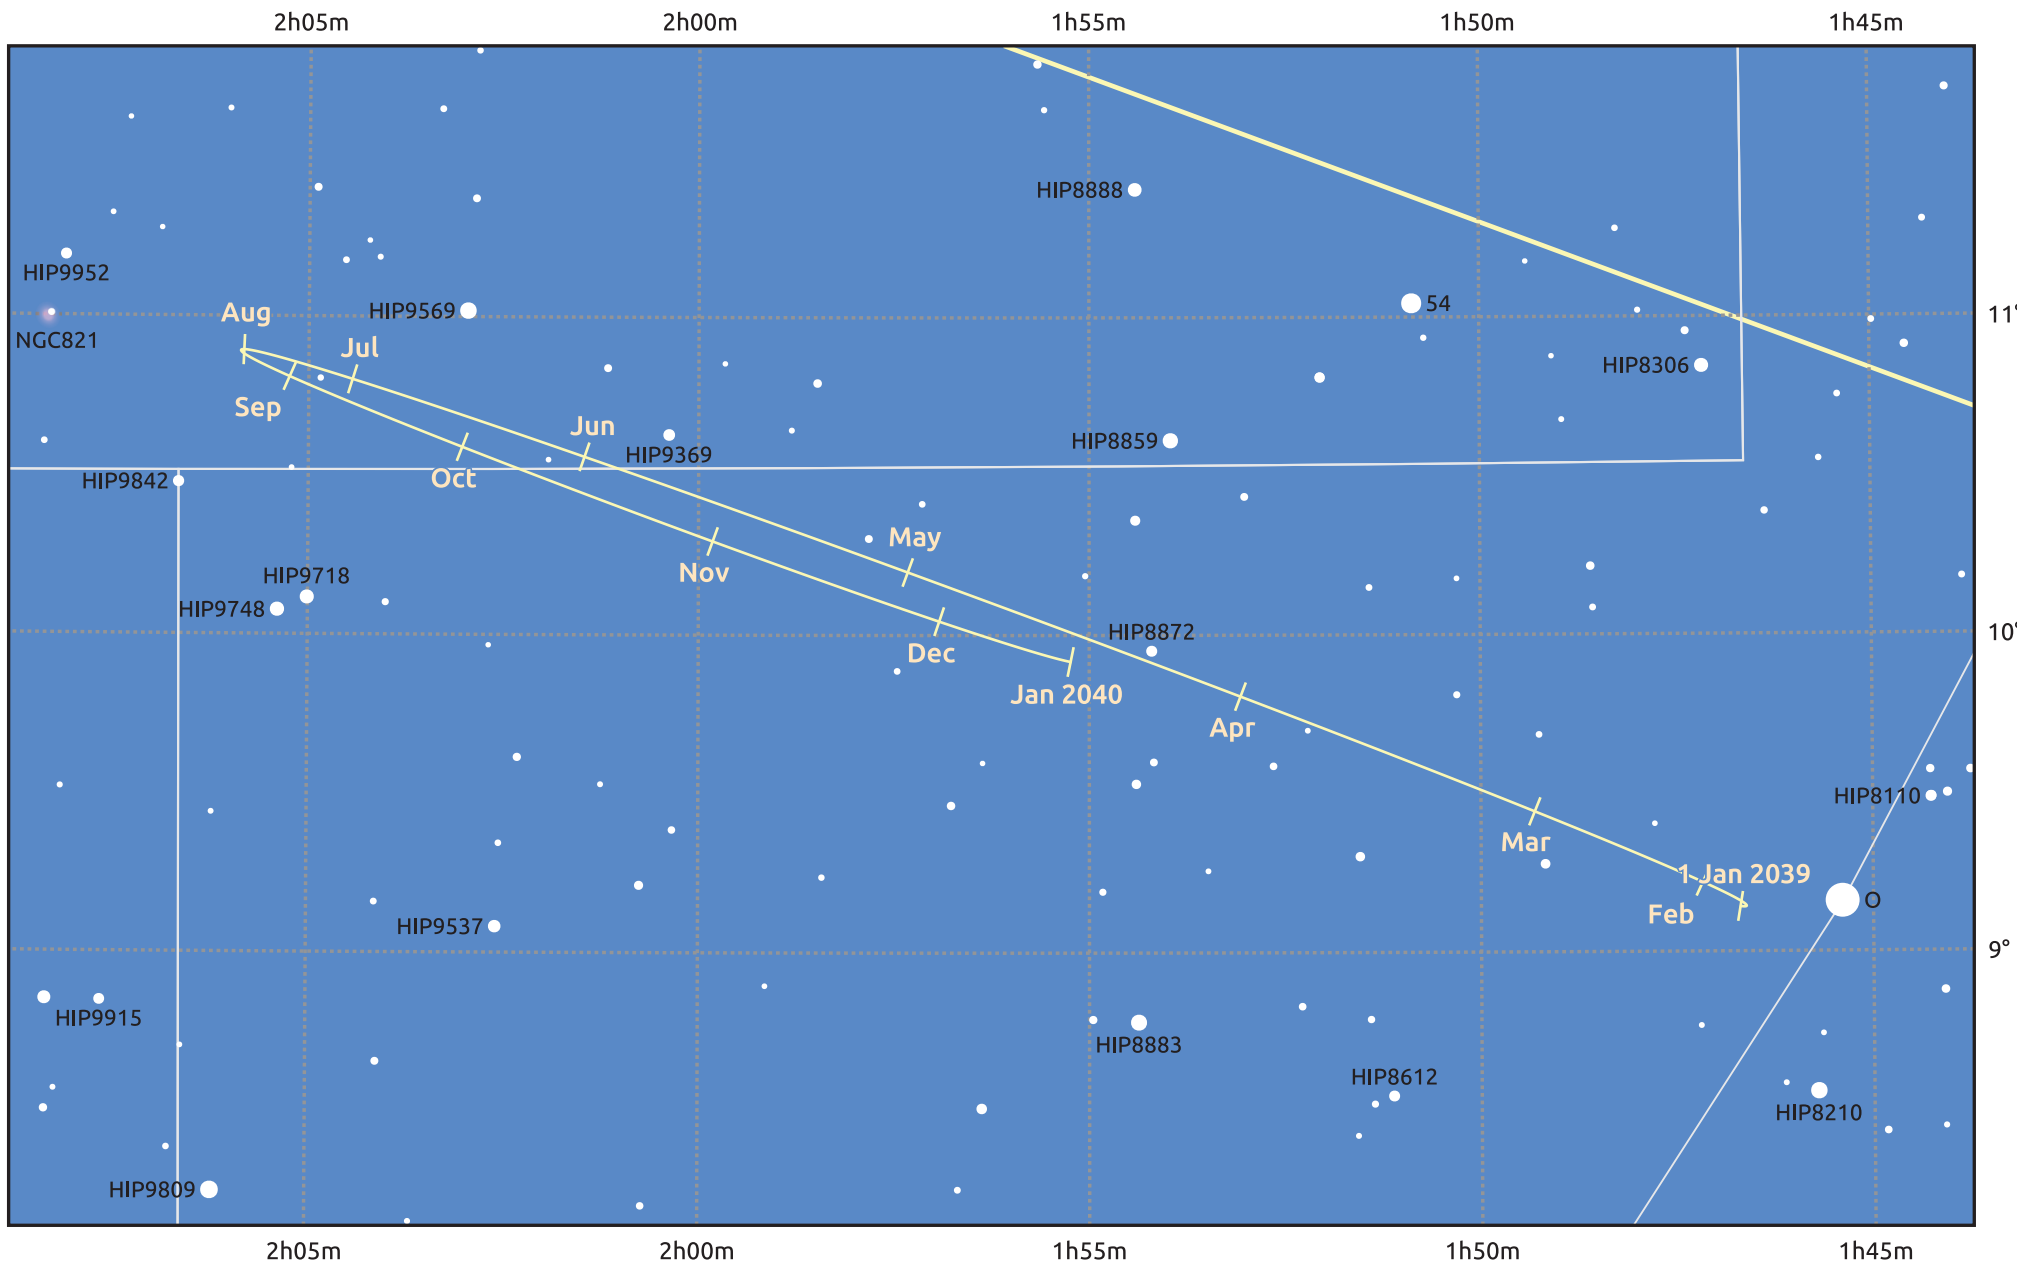

# The path of Neptune in 2039

© Dominic Ford 2011–2025. Date markers placed at midnight UTC. Downloaded from <https://in-the-sky.org>

Magnitude scale:  10.0  9.0  8.0  7.0  6.0  5.0  4.0

Ecliptic Plane

Galaxy  Bright nebula  Open cluster  Globular cluster  Planetary nebula

Date	Mag	Angular size
2039 Jan 1	7.9	2.3"
2039 Apr 1	7.9	2.2"
2039 Jul 1	7.9	2.3"
2039 Oct 1	7.8	2.4"
2040 Jan 1	7.8	2.3"