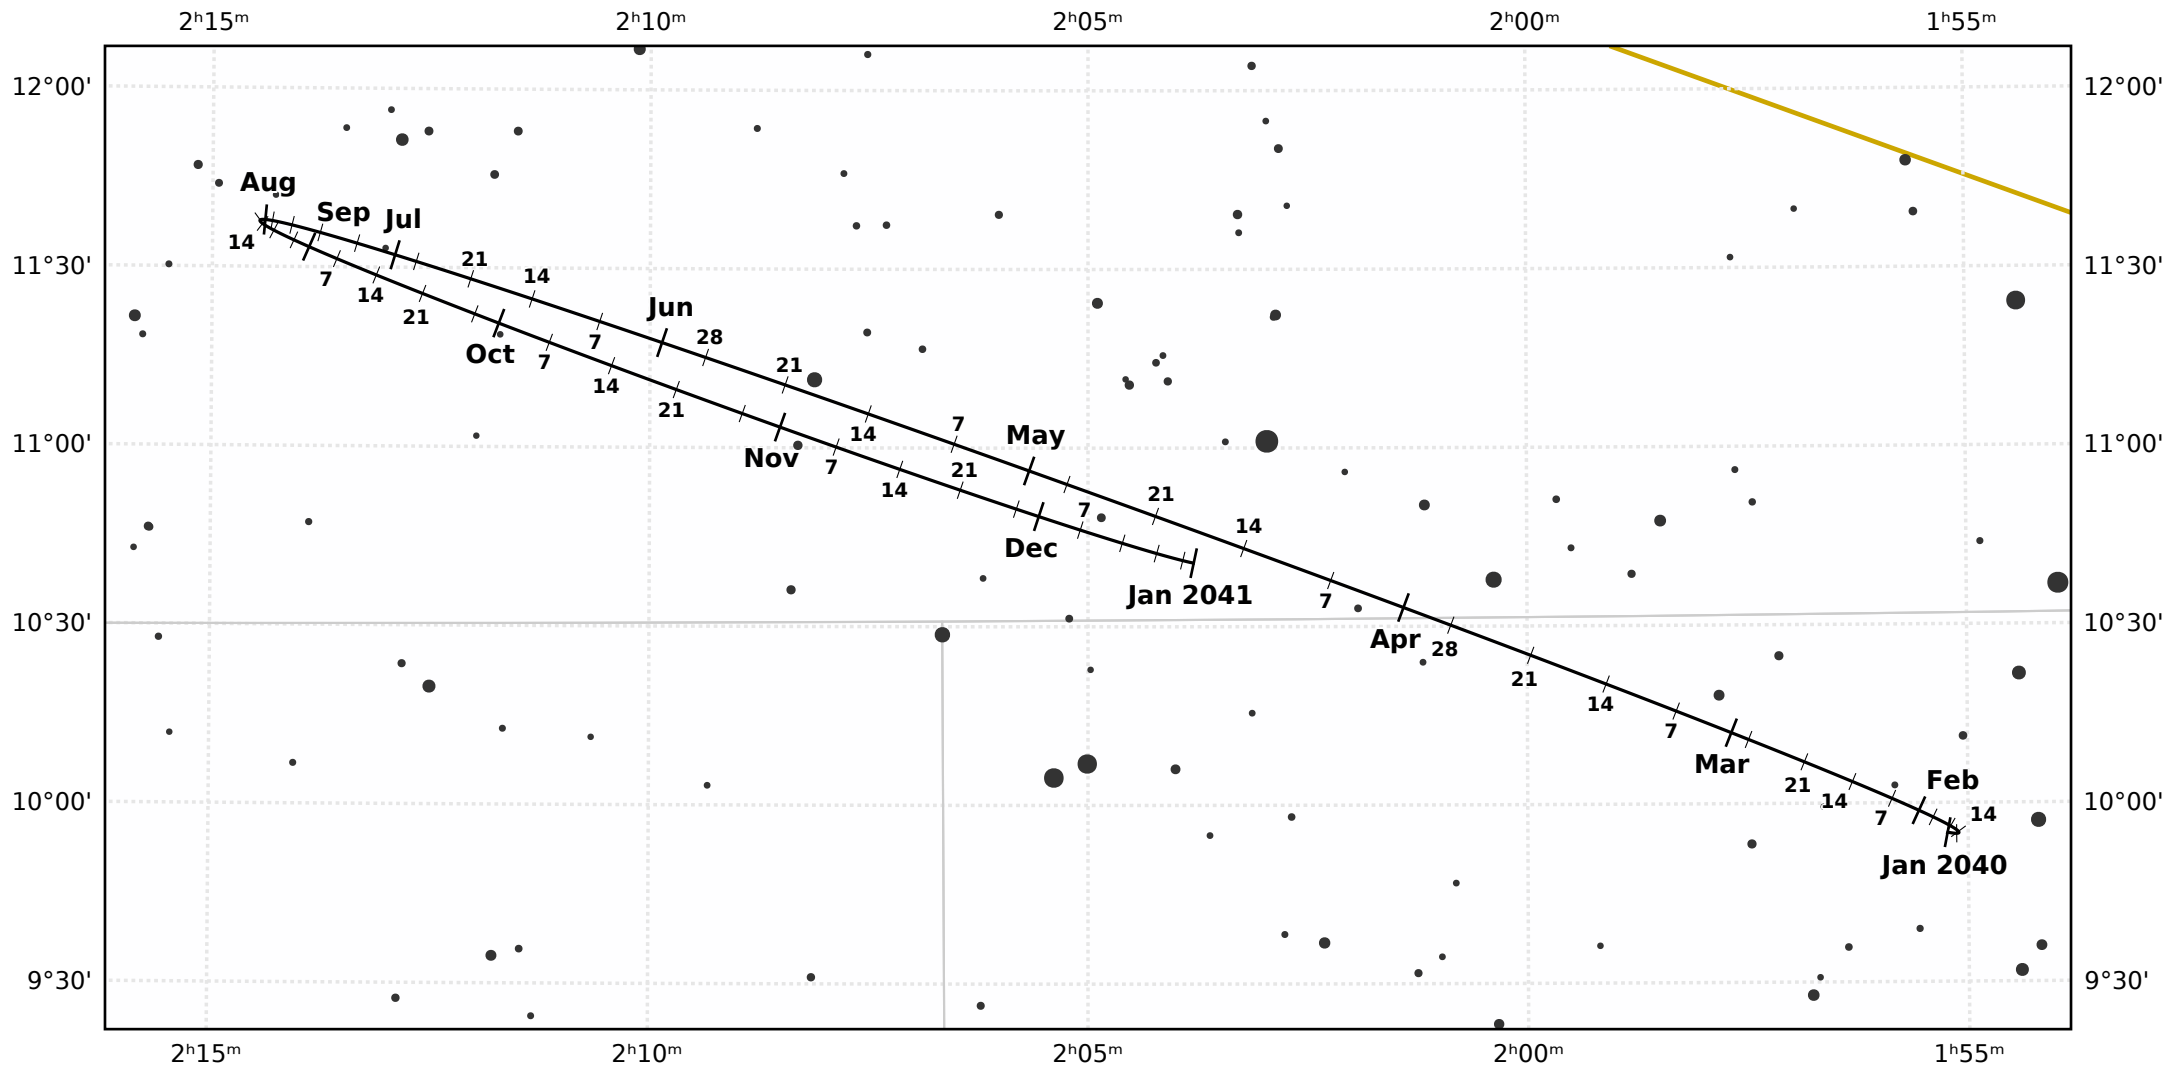

# The path of Neptune in 2040

© Dominic Ford 2011-2020. Downloaded from <https://in-the-sky.org>

Magnitude scale: •10.5 •10.0 •9.5 •9.0 •8.5 •8.0 •7.5 •7.0 ●6.5

— The Equator — Ecliptic Plane — Galactic Plane