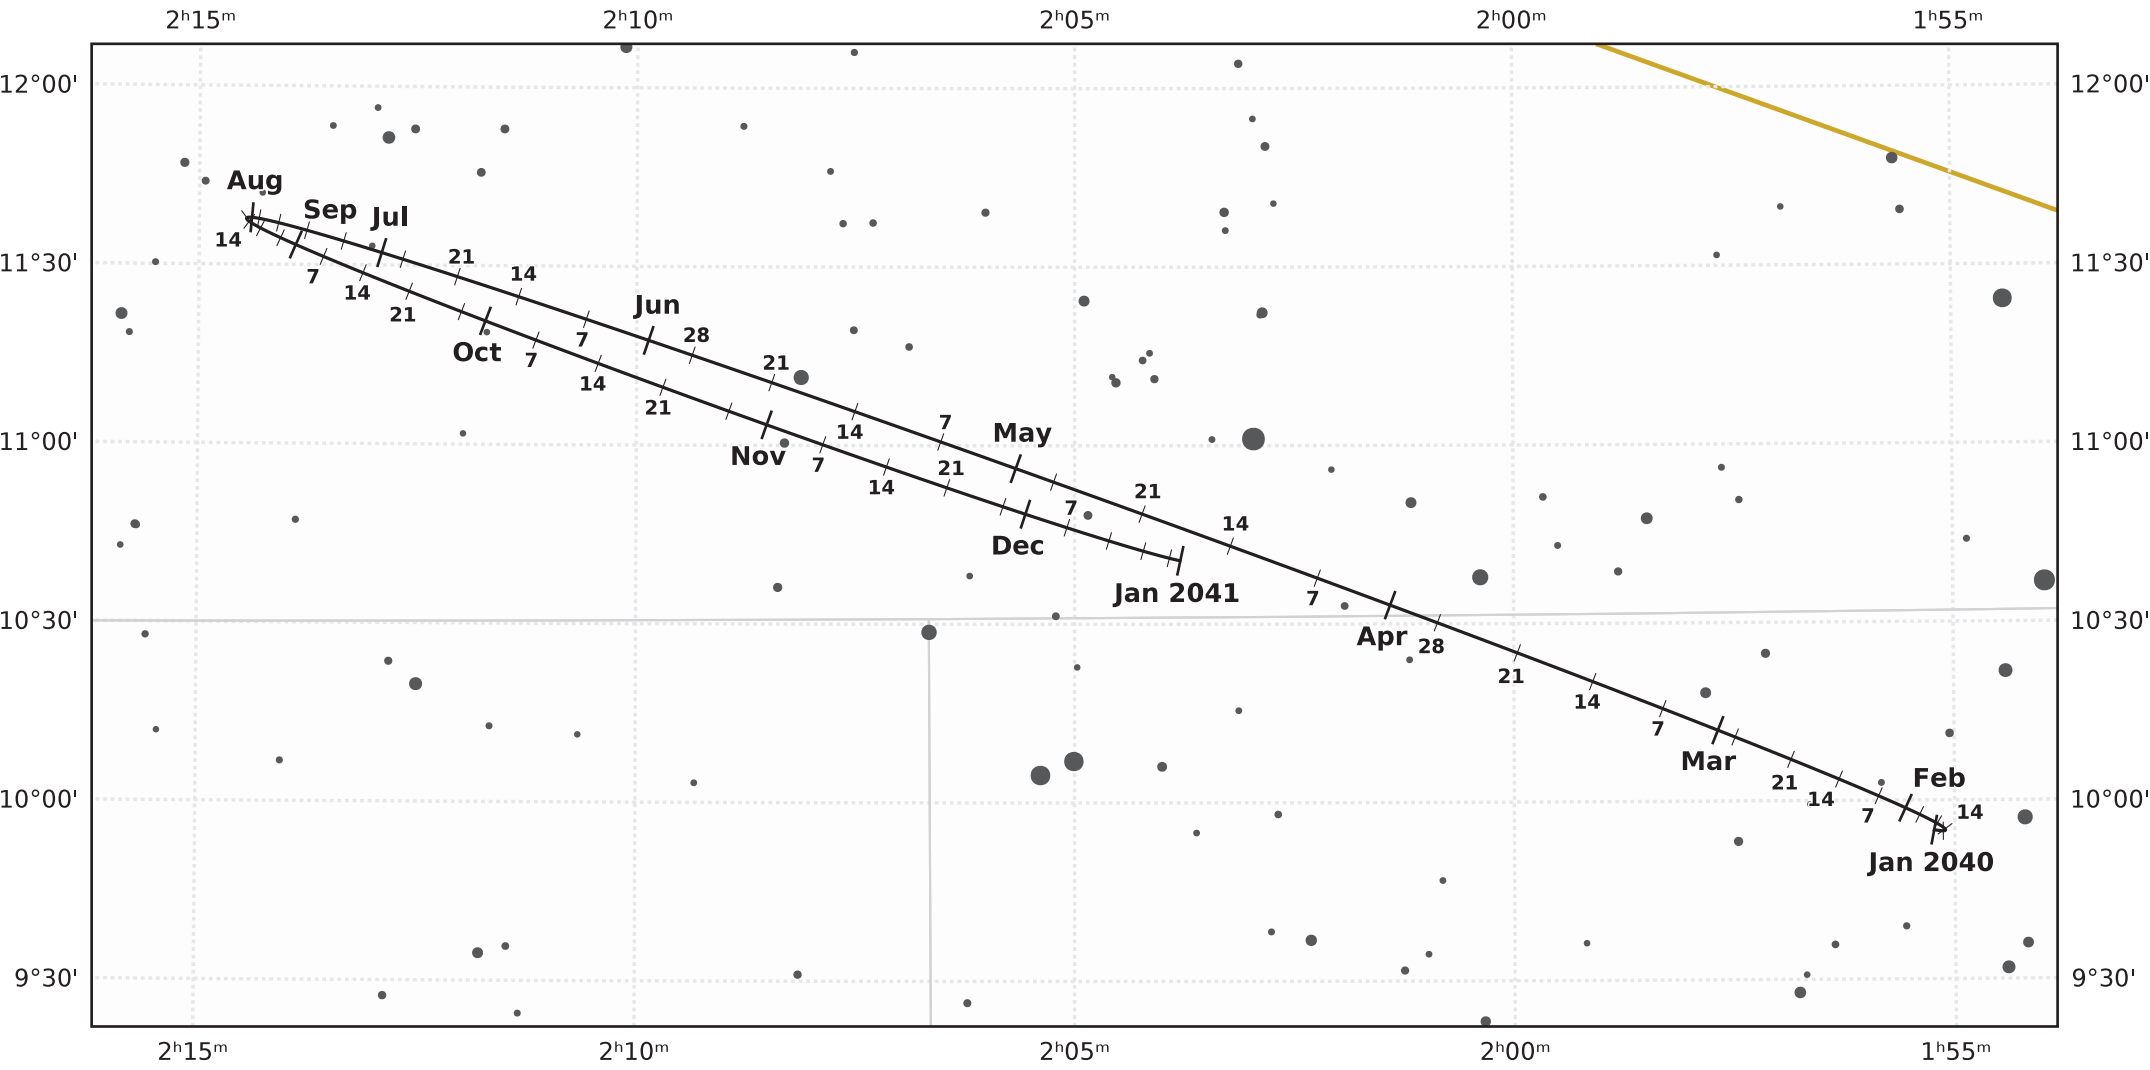

The path of Neptune in 2040

© Dominic Ford 2011-2020. Downloaded from <https://in-the-sky.org>

Magnitude scale: •10.5 •10.0 •9.5 •9.0 •8.5 •8.0 •7.5 •7.0 ●6.5

— The Equator — Ecliptic Plane — Galactic Plane