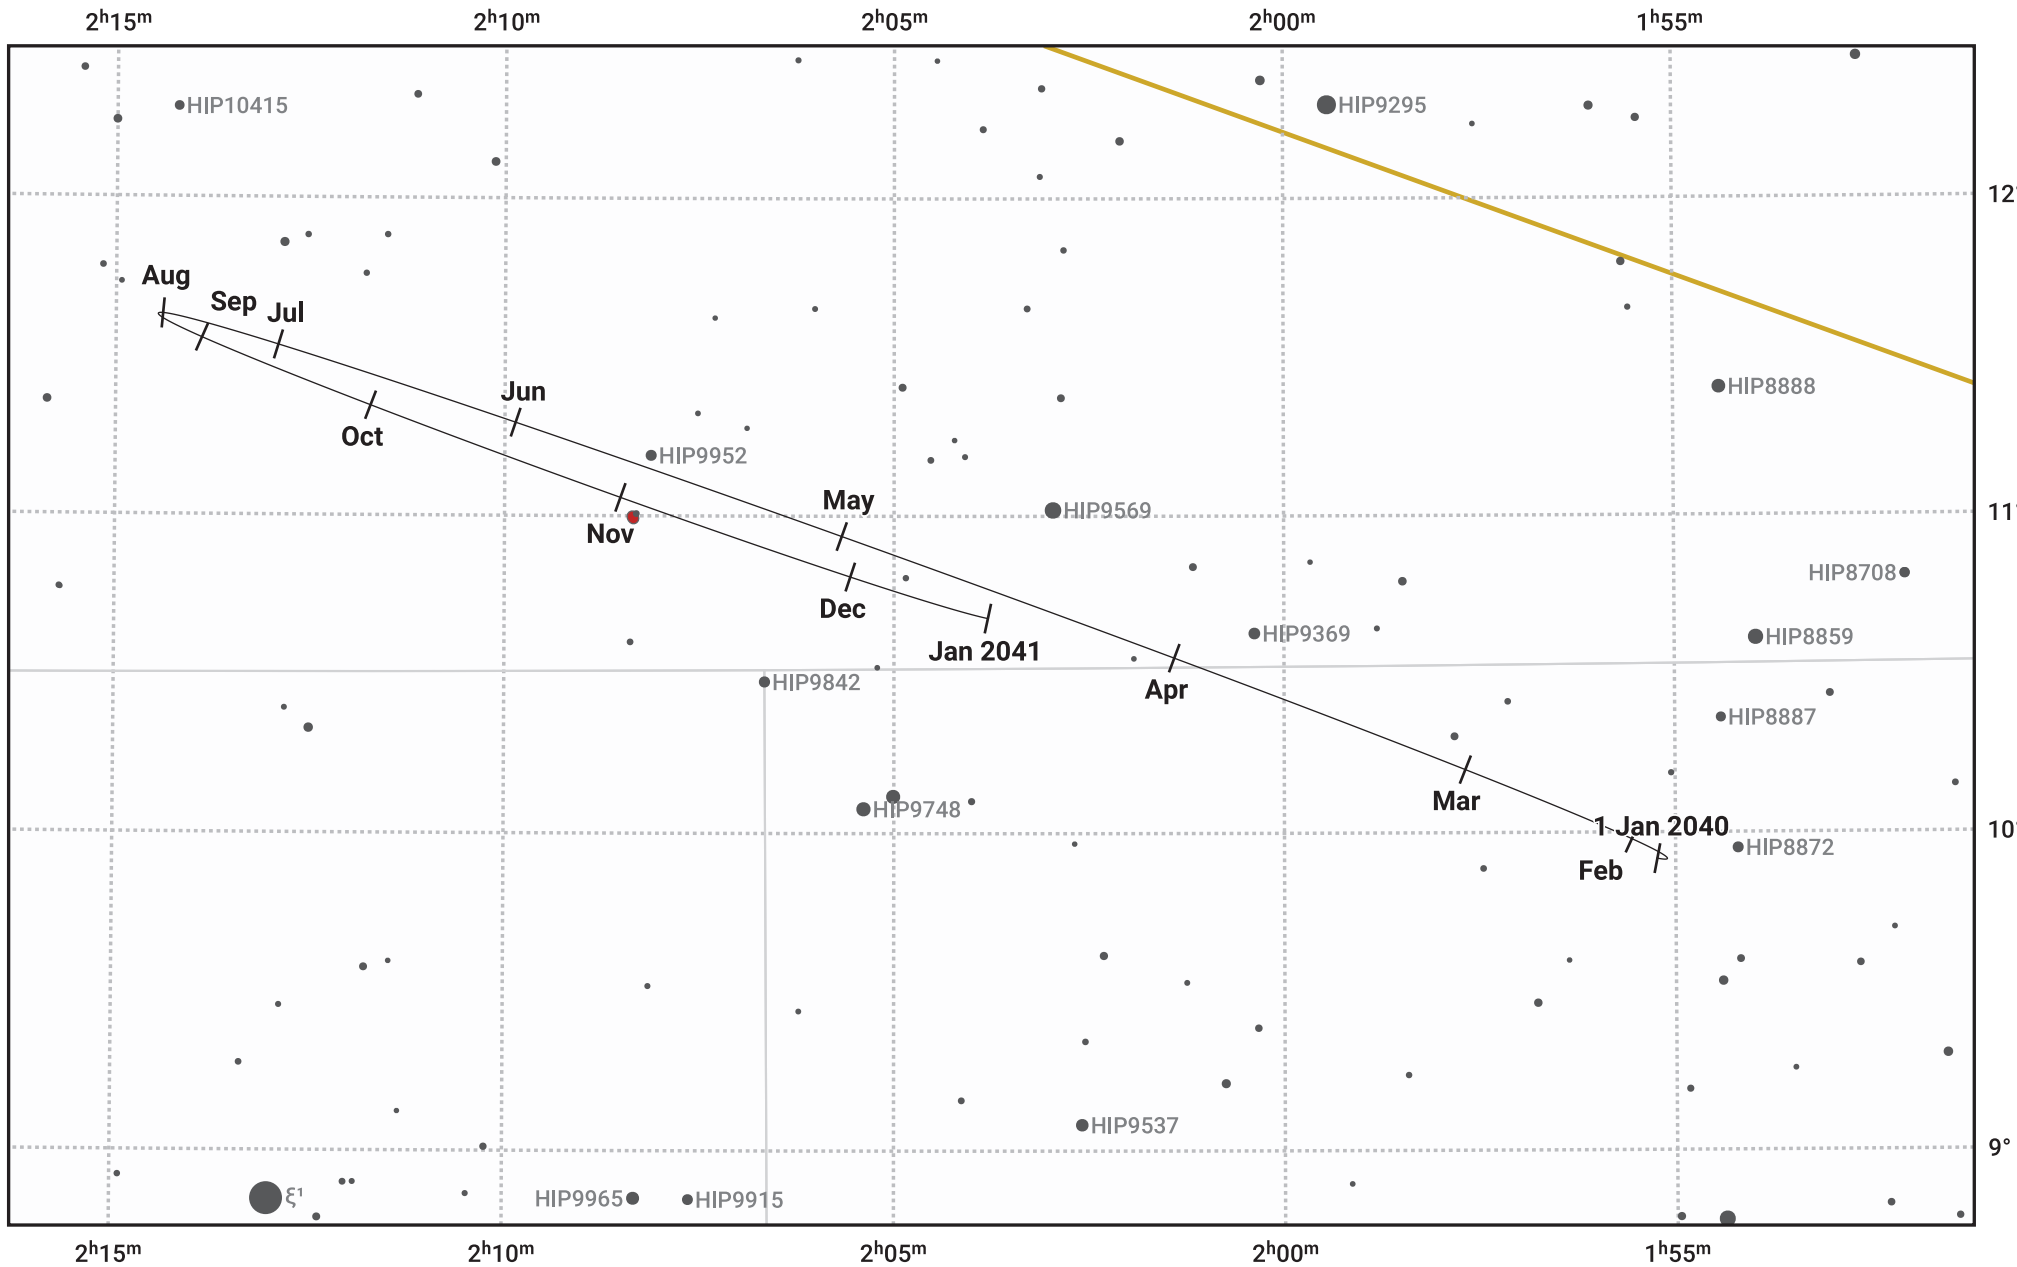

The path of Neptune in 2040

© Dominic Ford 2011–2024. Date markers placed at midnight UTC. Downloaded from <https://in-the-sky.org>

Magnitude scale: • 10.0 • 9.0 • 8.0 • 7.0 • 6.0 • 5.0 • 4.0

— Ecliptic Plane

Galaxy Bright nebula Open cluster Globular cluster

Date	Mag	Angular size
2040 Jan 1	7.8	2.3"
2040 Apr 1	7.9	2.2"
2040 Jul 1	7.9	2.3"
2040 Oct 1	7.8	2.4"
2041 Jan 1	7.8	2.3"