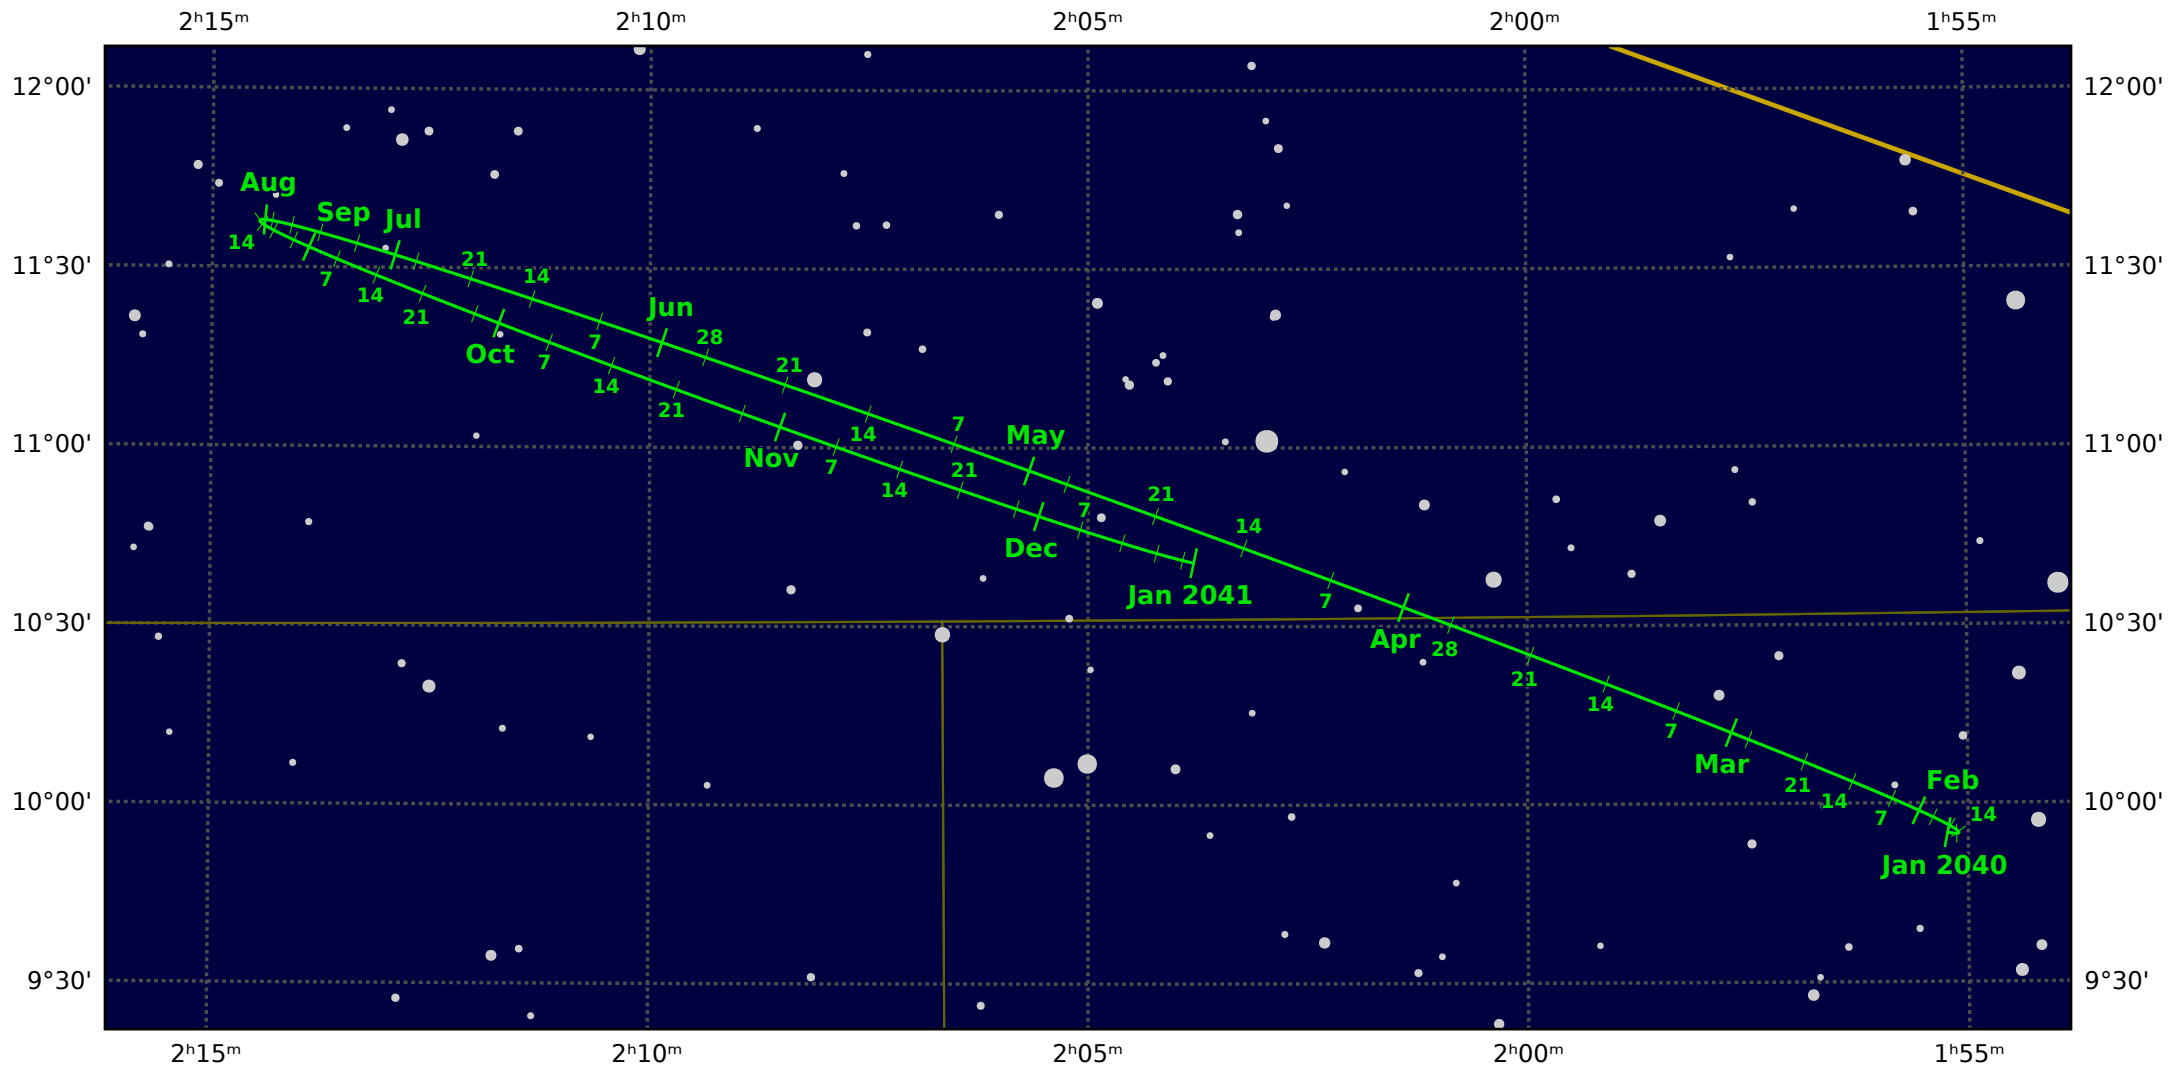

# The path of Neptune in 2040

© Dominic Ford 2011-2020. Downloaded from <https://in-the-sky.org>

Magnitude scale: • 10.5 • 10.0 • 9.5 • 9.0 • 8.5 • 8.0 • 7.5 • 7.0 • 6.5

— Ecliptic Plane — Galactic Plane