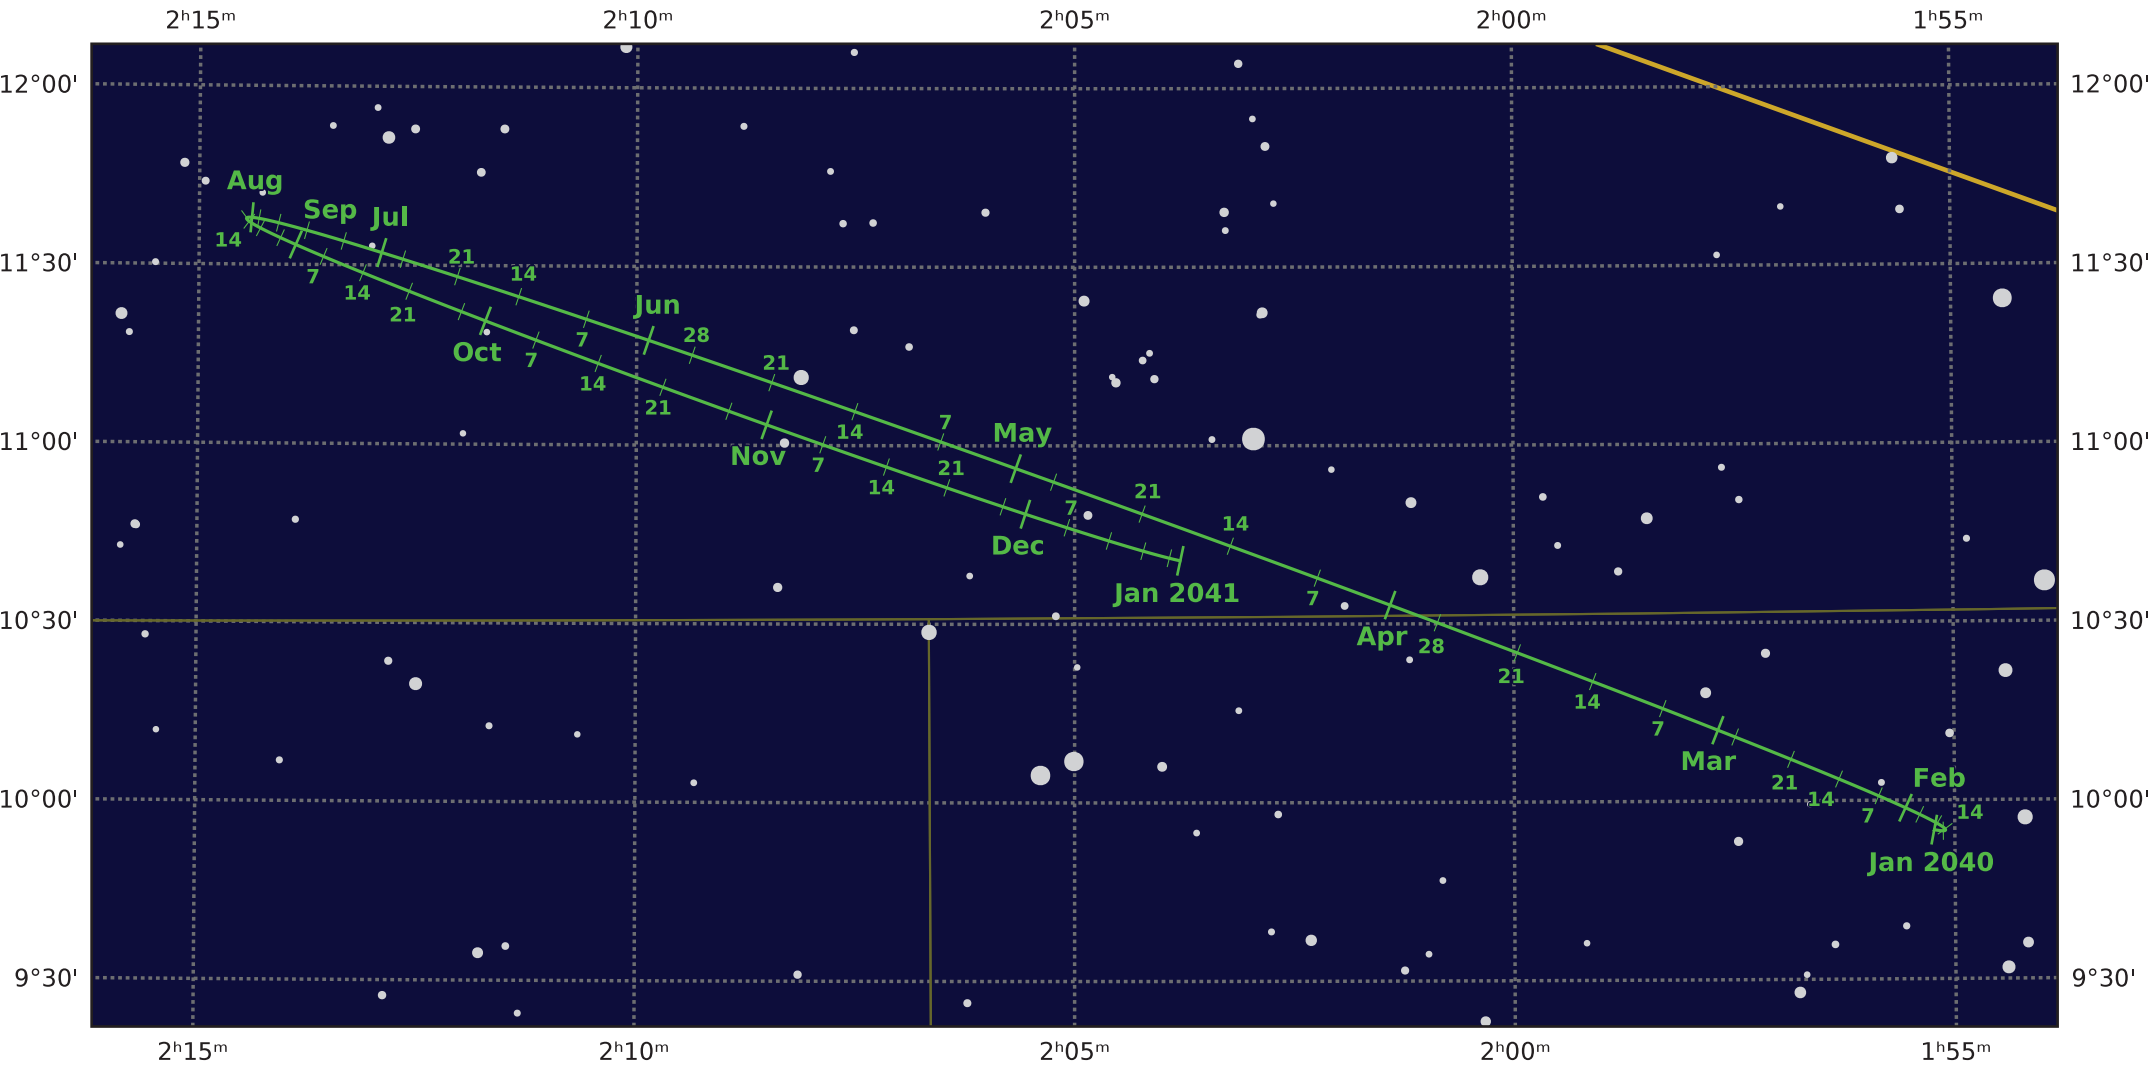

The path of Neptune in 2040

© Dominic Ford 2011-2020. Downloaded from <https://in-the-sky.org>

Magnitude scale: • 10.5 • 10.0 • 9.5 • 9.0 • 8.5 • 8.0 • 7.5 • 7.0 • 6.5

— Ecliptic Plane — Galactic Plane