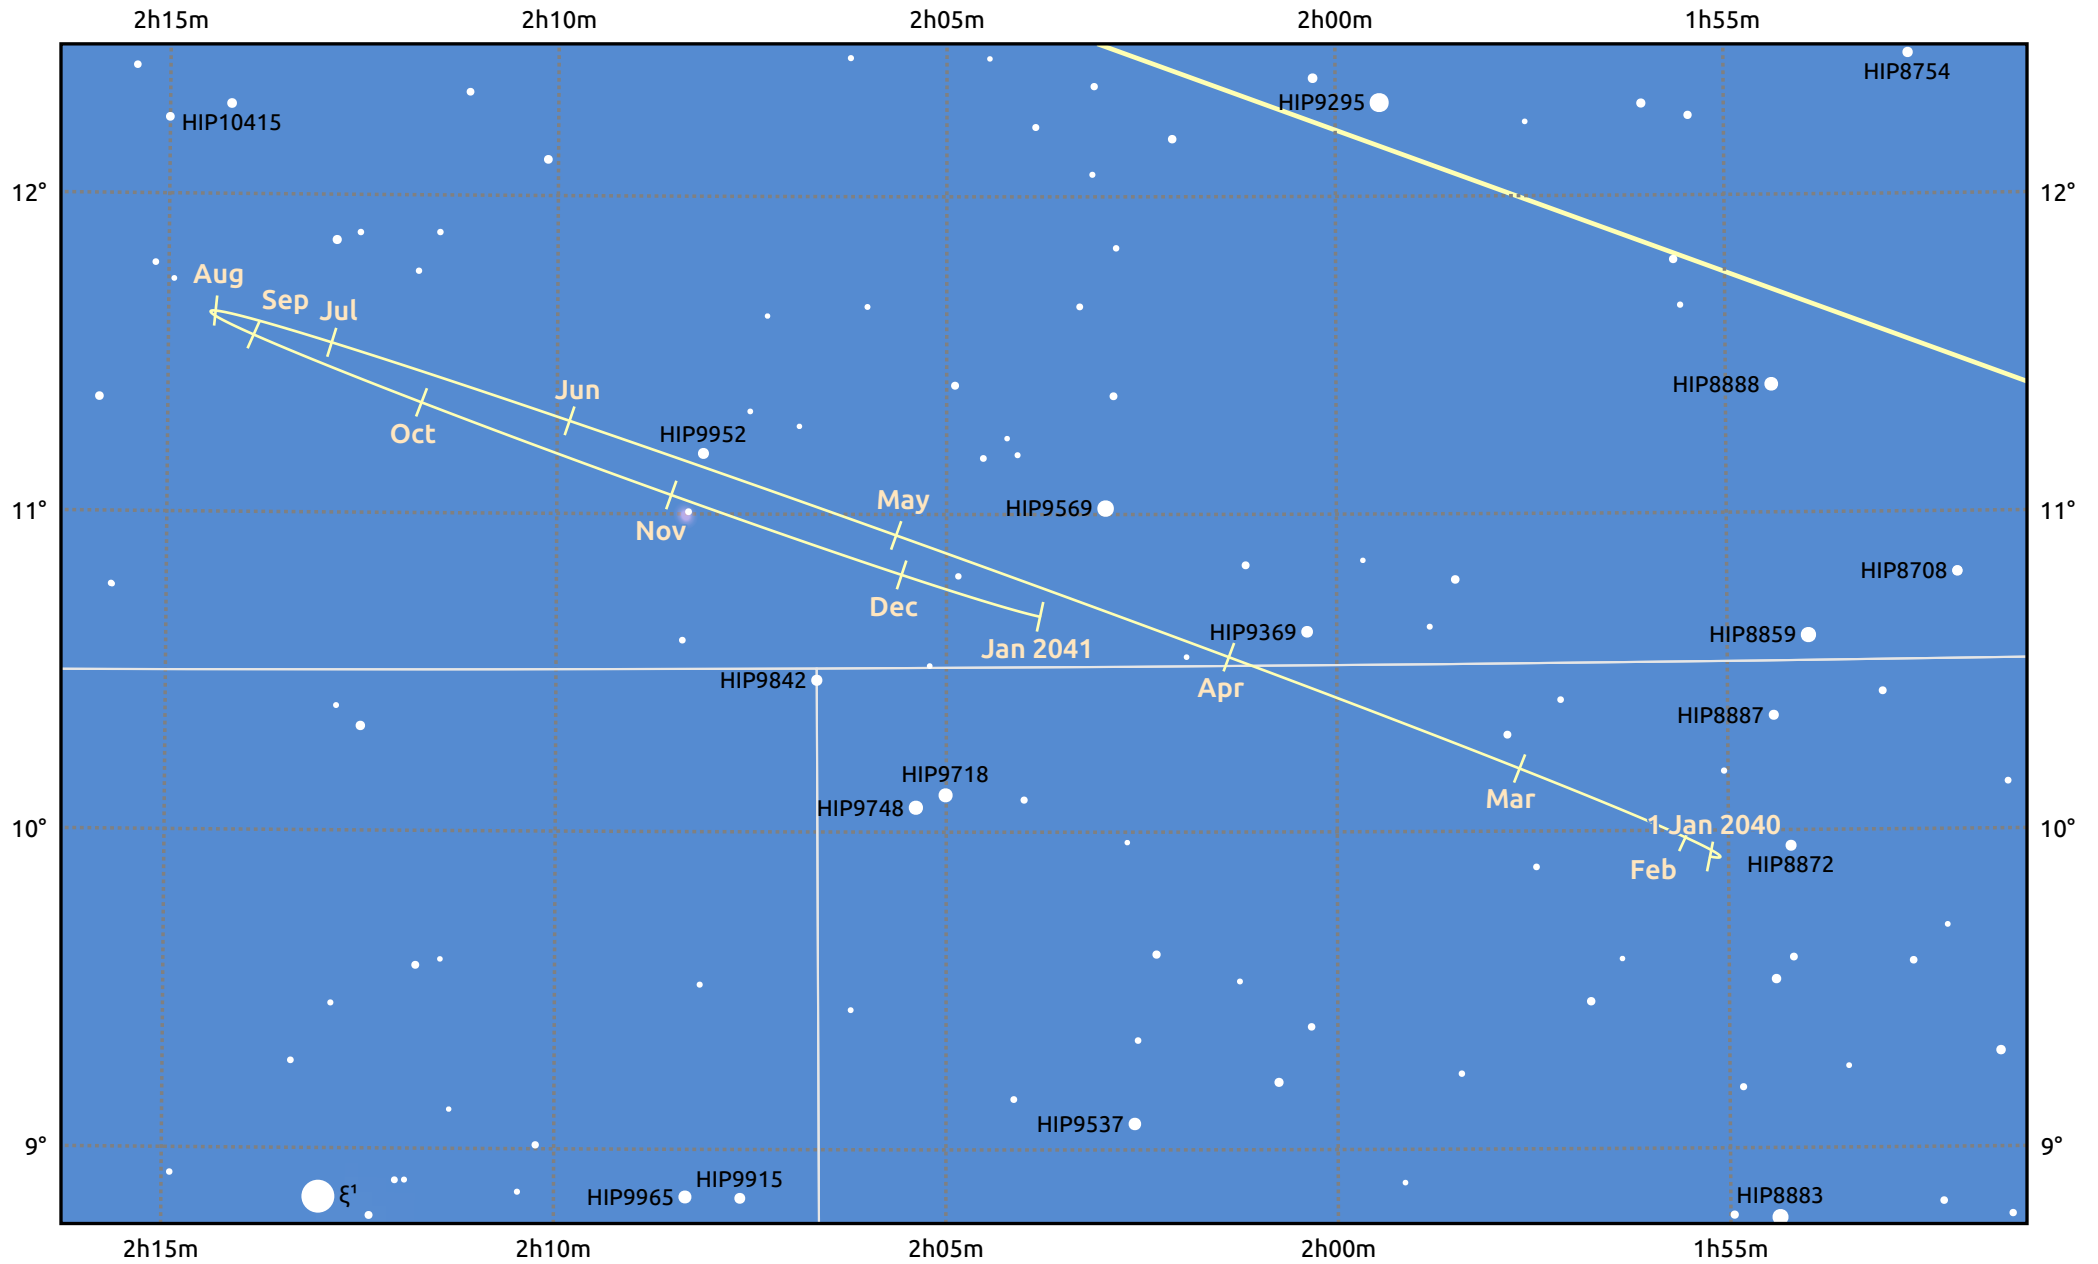

# The path of Neptune in 2040

© Dominic Ford 2011–2025. Date markers placed at midnight UTC. Downloaded from <https://in-the-sky.org>

Magnitude scale: • 10.0 • 9.0 • 8.0 • 7.0 • 6.0 • 5.0 • 4.0

— Ecliptic Plane

Galaxy Bright nebula Open cluster Globular cluster Planetary nebula

Date	Mag	Angular size
2040 Jan 1	7.8	2.3"
2040 Apr 1	7.9	2.2"
2040 Jul 1	7.9	2.3"
2040 Oct 1	7.8	2.4"
2041 Jan 1	7.8	2.3"