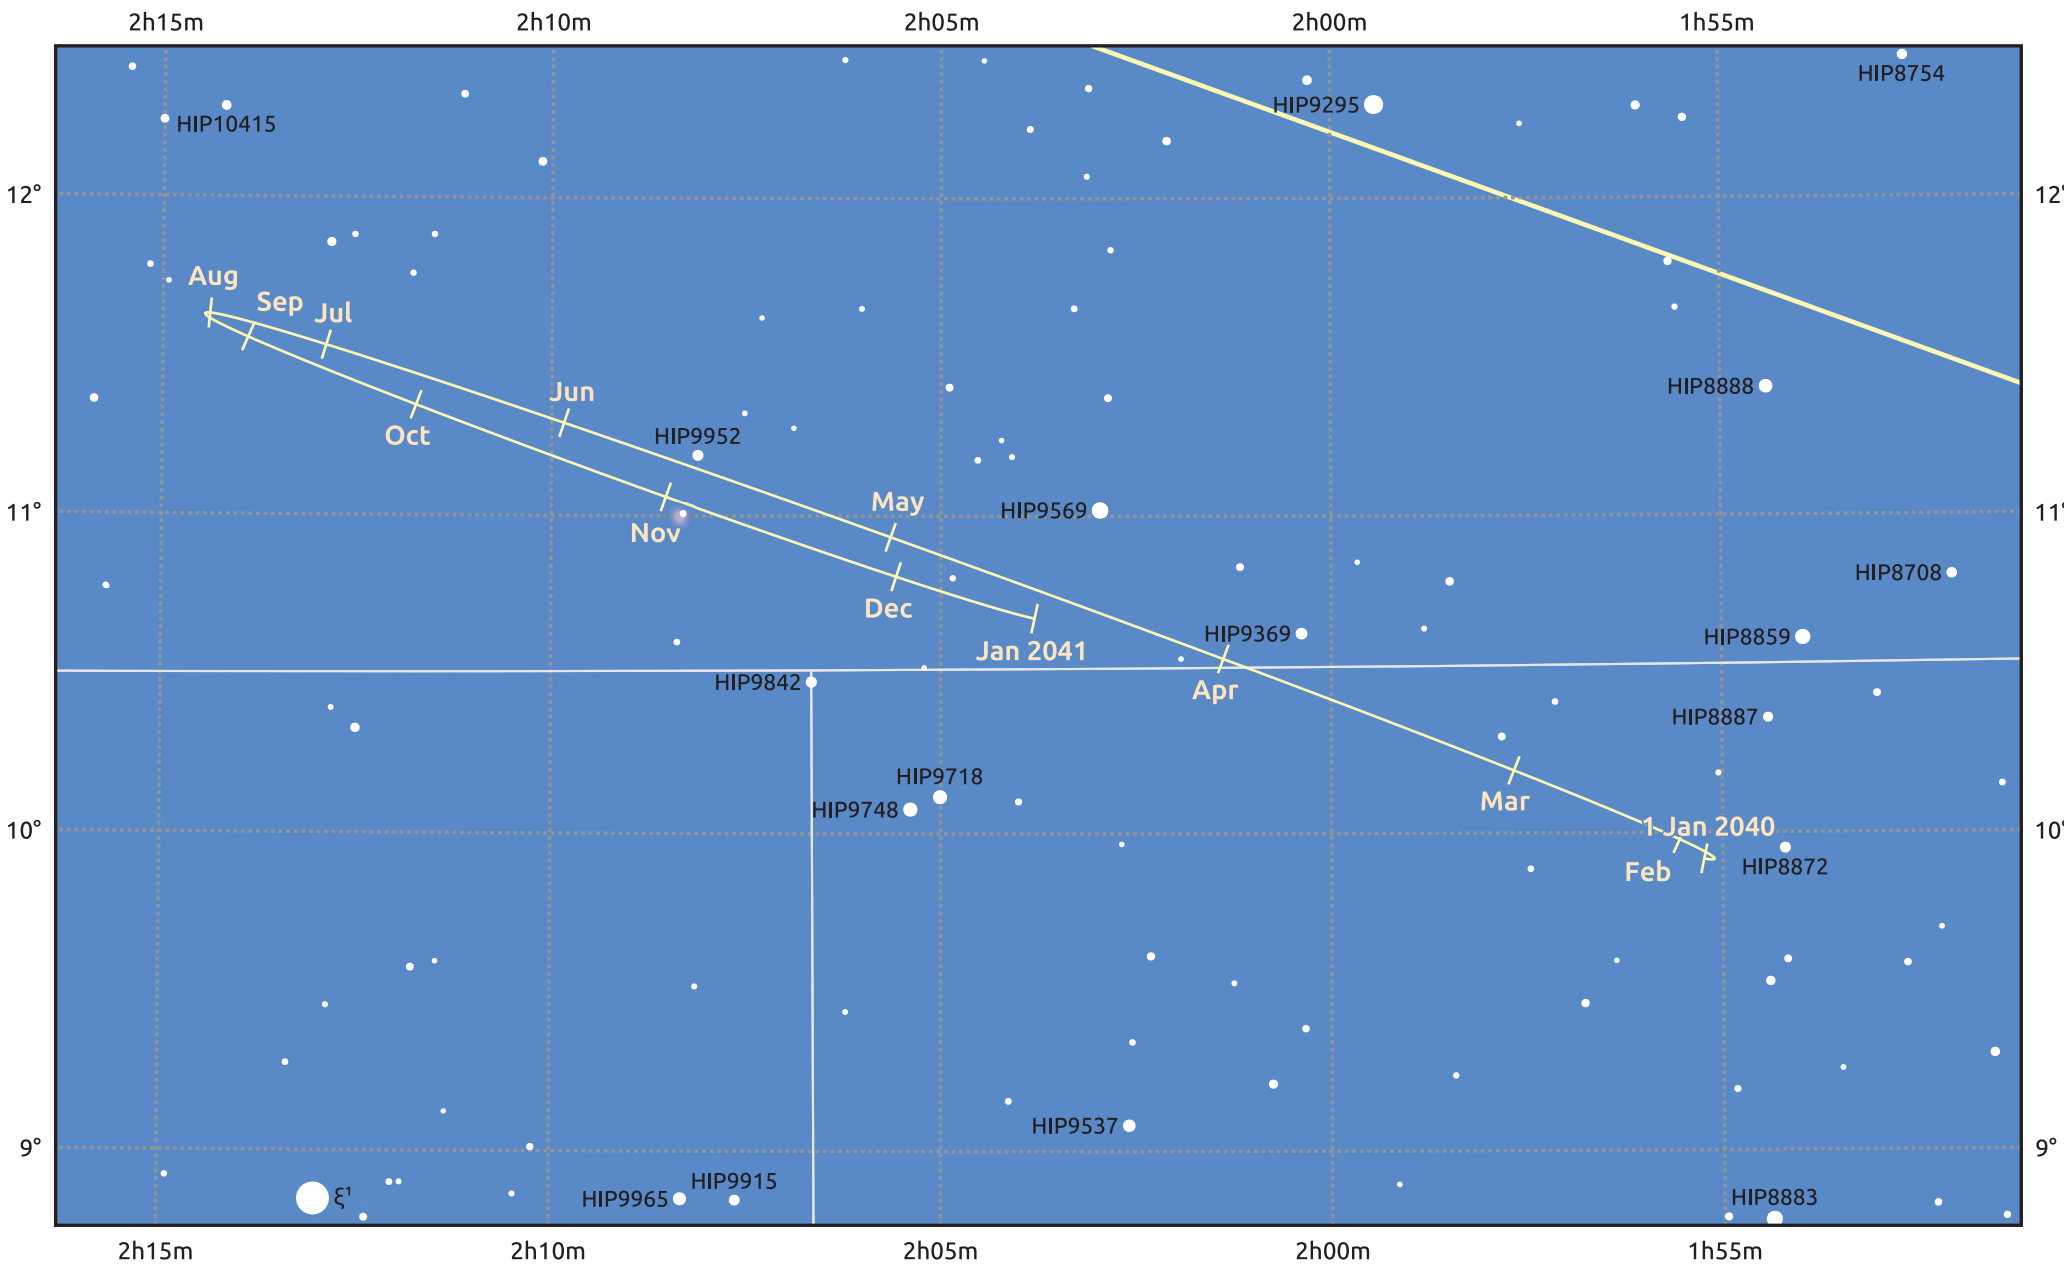

The path of Neptune in 2040

© Dominic Ford 2011–2025. Date markers placed at midnight UTC. Downloaded from <https://in-the-sky.org>

Magnitude scale: 10.0 9.0 8.0 7.0 6.0 5.0 4.0

Ecliptic Plane

Galaxy Bright nebula Open cluster Globular cluster Planetary nebula

Date	Mag	Angular size
2040 Jan 1	7.8	2.3"
2040 Apr 1	7.9	2.2"
2040 Jul 1	7.9	2.3"
2040 Oct 1	7.8	2.4"
2041 Jan 1	7.8	2.3"