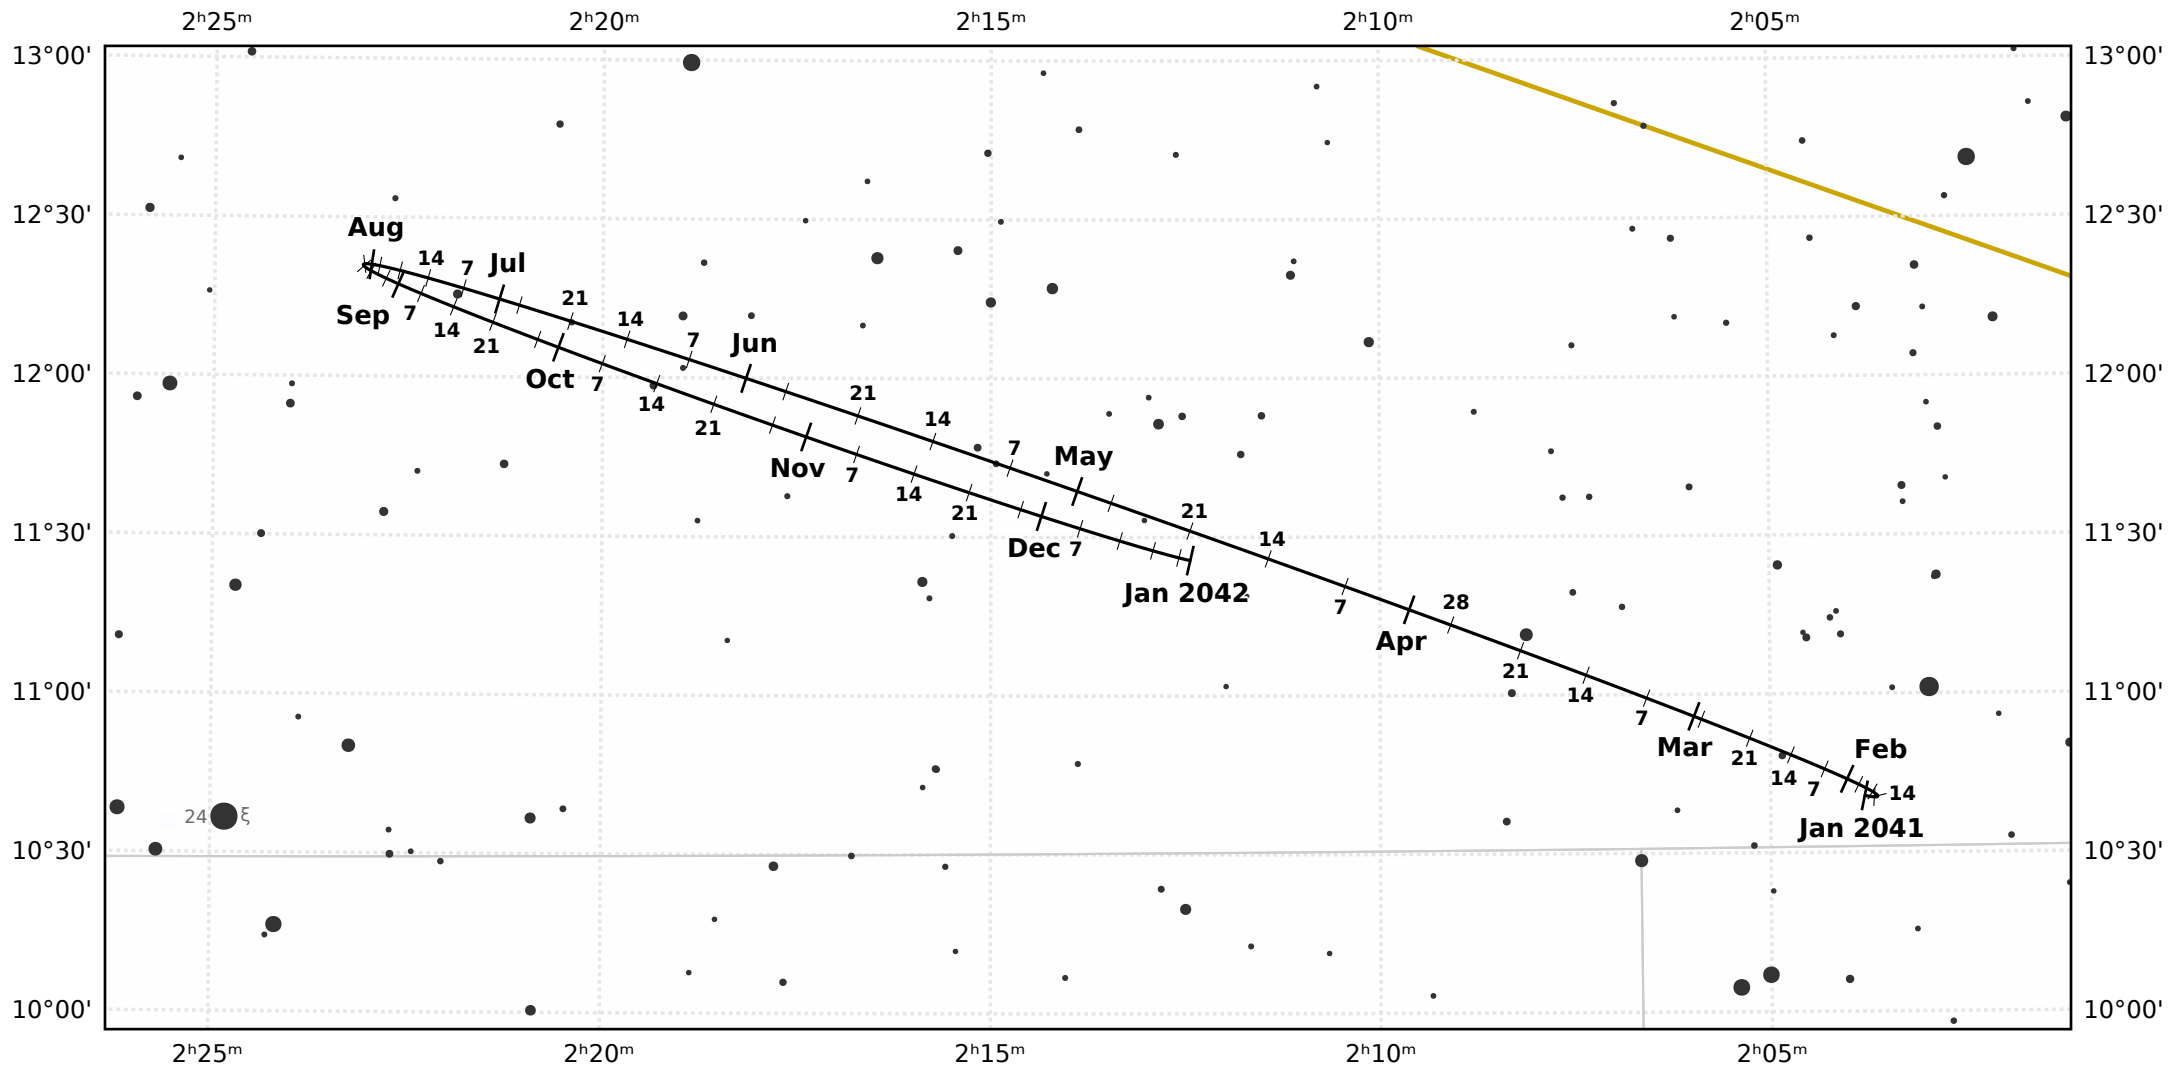

The path of Neptune in 2041

© Dominic Ford 2011–2020. Downloaded from <https://in-the-sky.org>

Magnitude scale: •10.5 •10.0 •9.5 •9.0 •8.5 •8.0 •7.5 •7.0 •6.5 •6.0 •5.5 •5.0

— The Equator

— Ecliptic Plane

— Galactic Plane