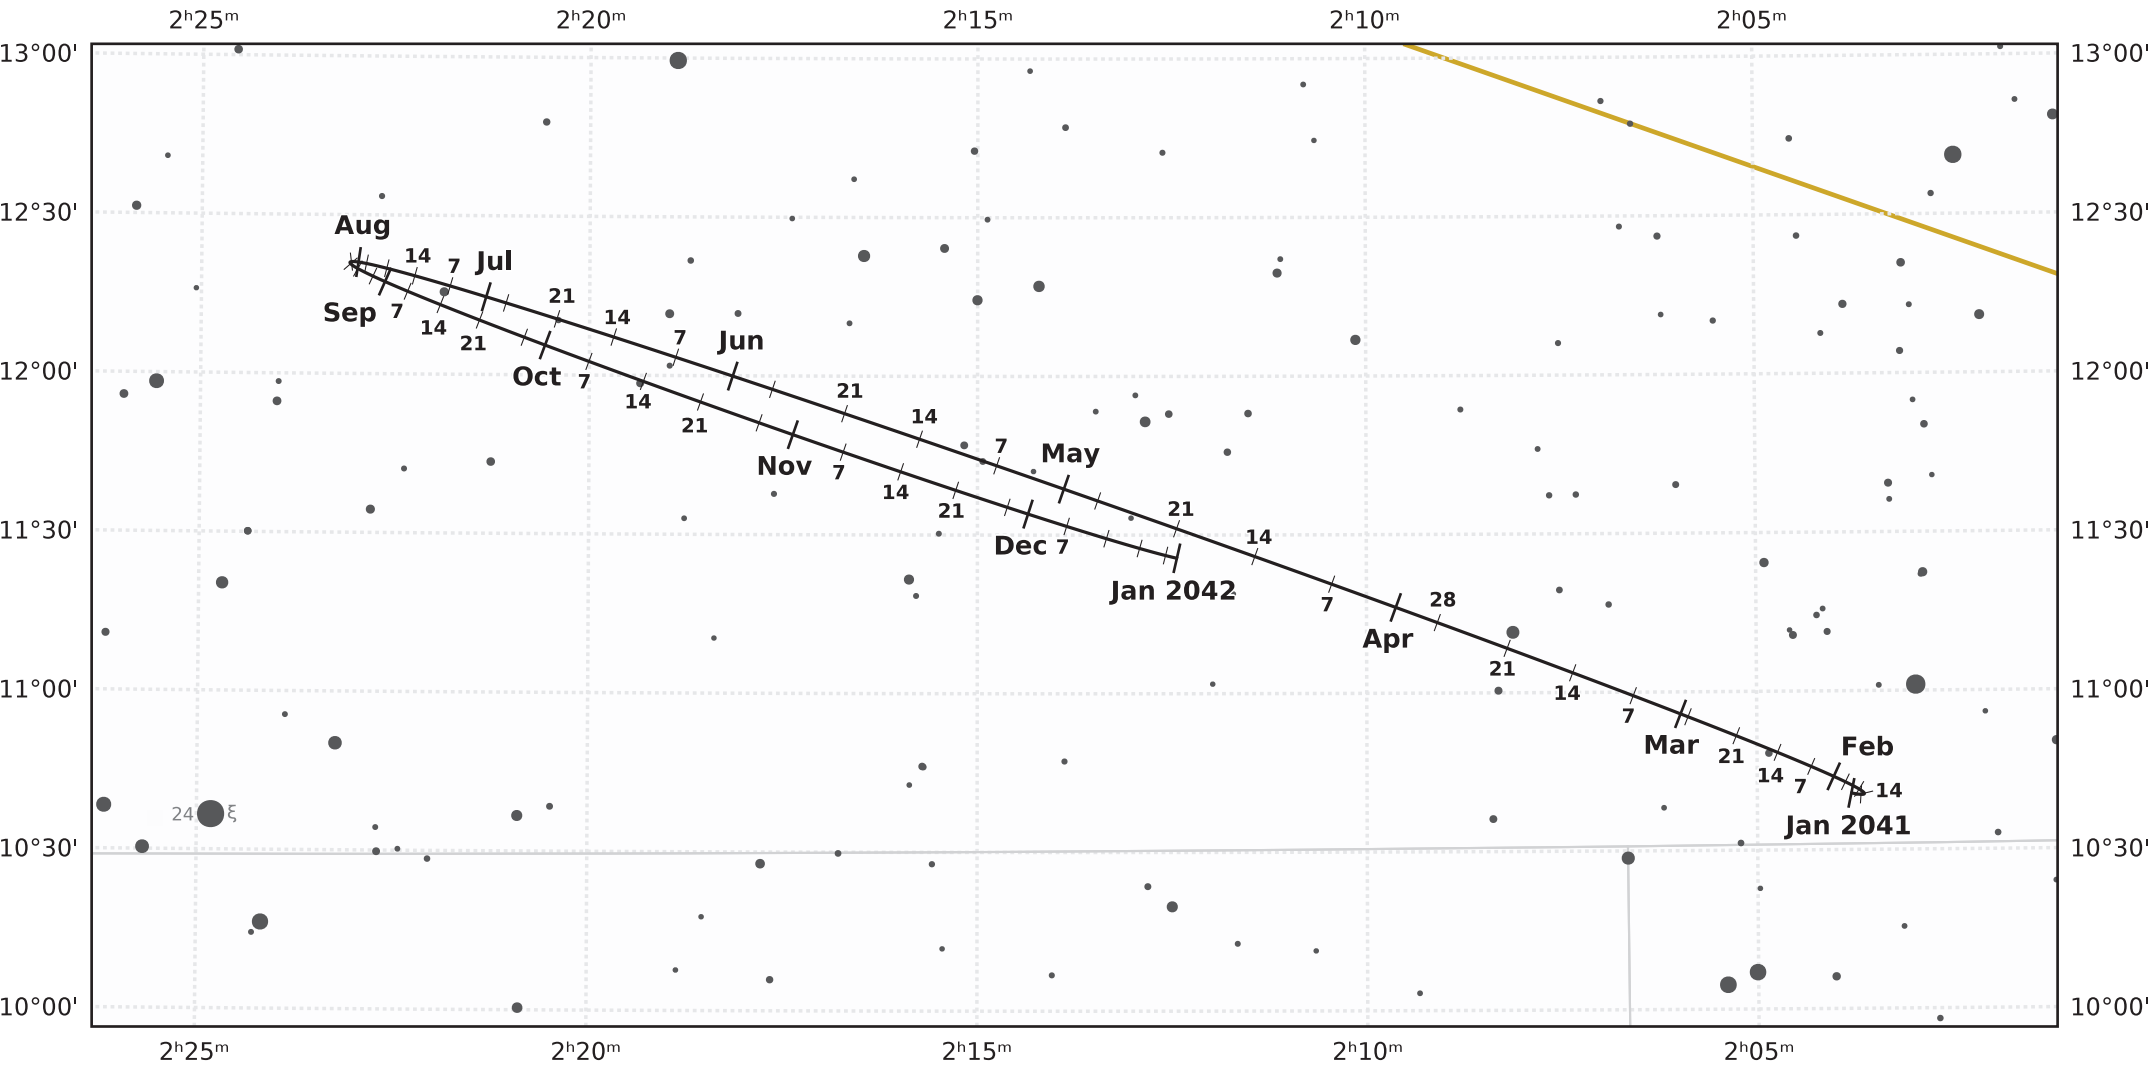

The path of Neptune in 2041

© Dominic Ford 2011–2020. Downloaded from <https://in-the-sky.org>

Magnitude scale: •10.5 •10.0 •9.5 •9.0 •8.5 •8.0 •7.5 •7.0 •6.5 •6.0 •5.5 •5.0

— The Equator — Ecliptic Plane — Galactic Plane