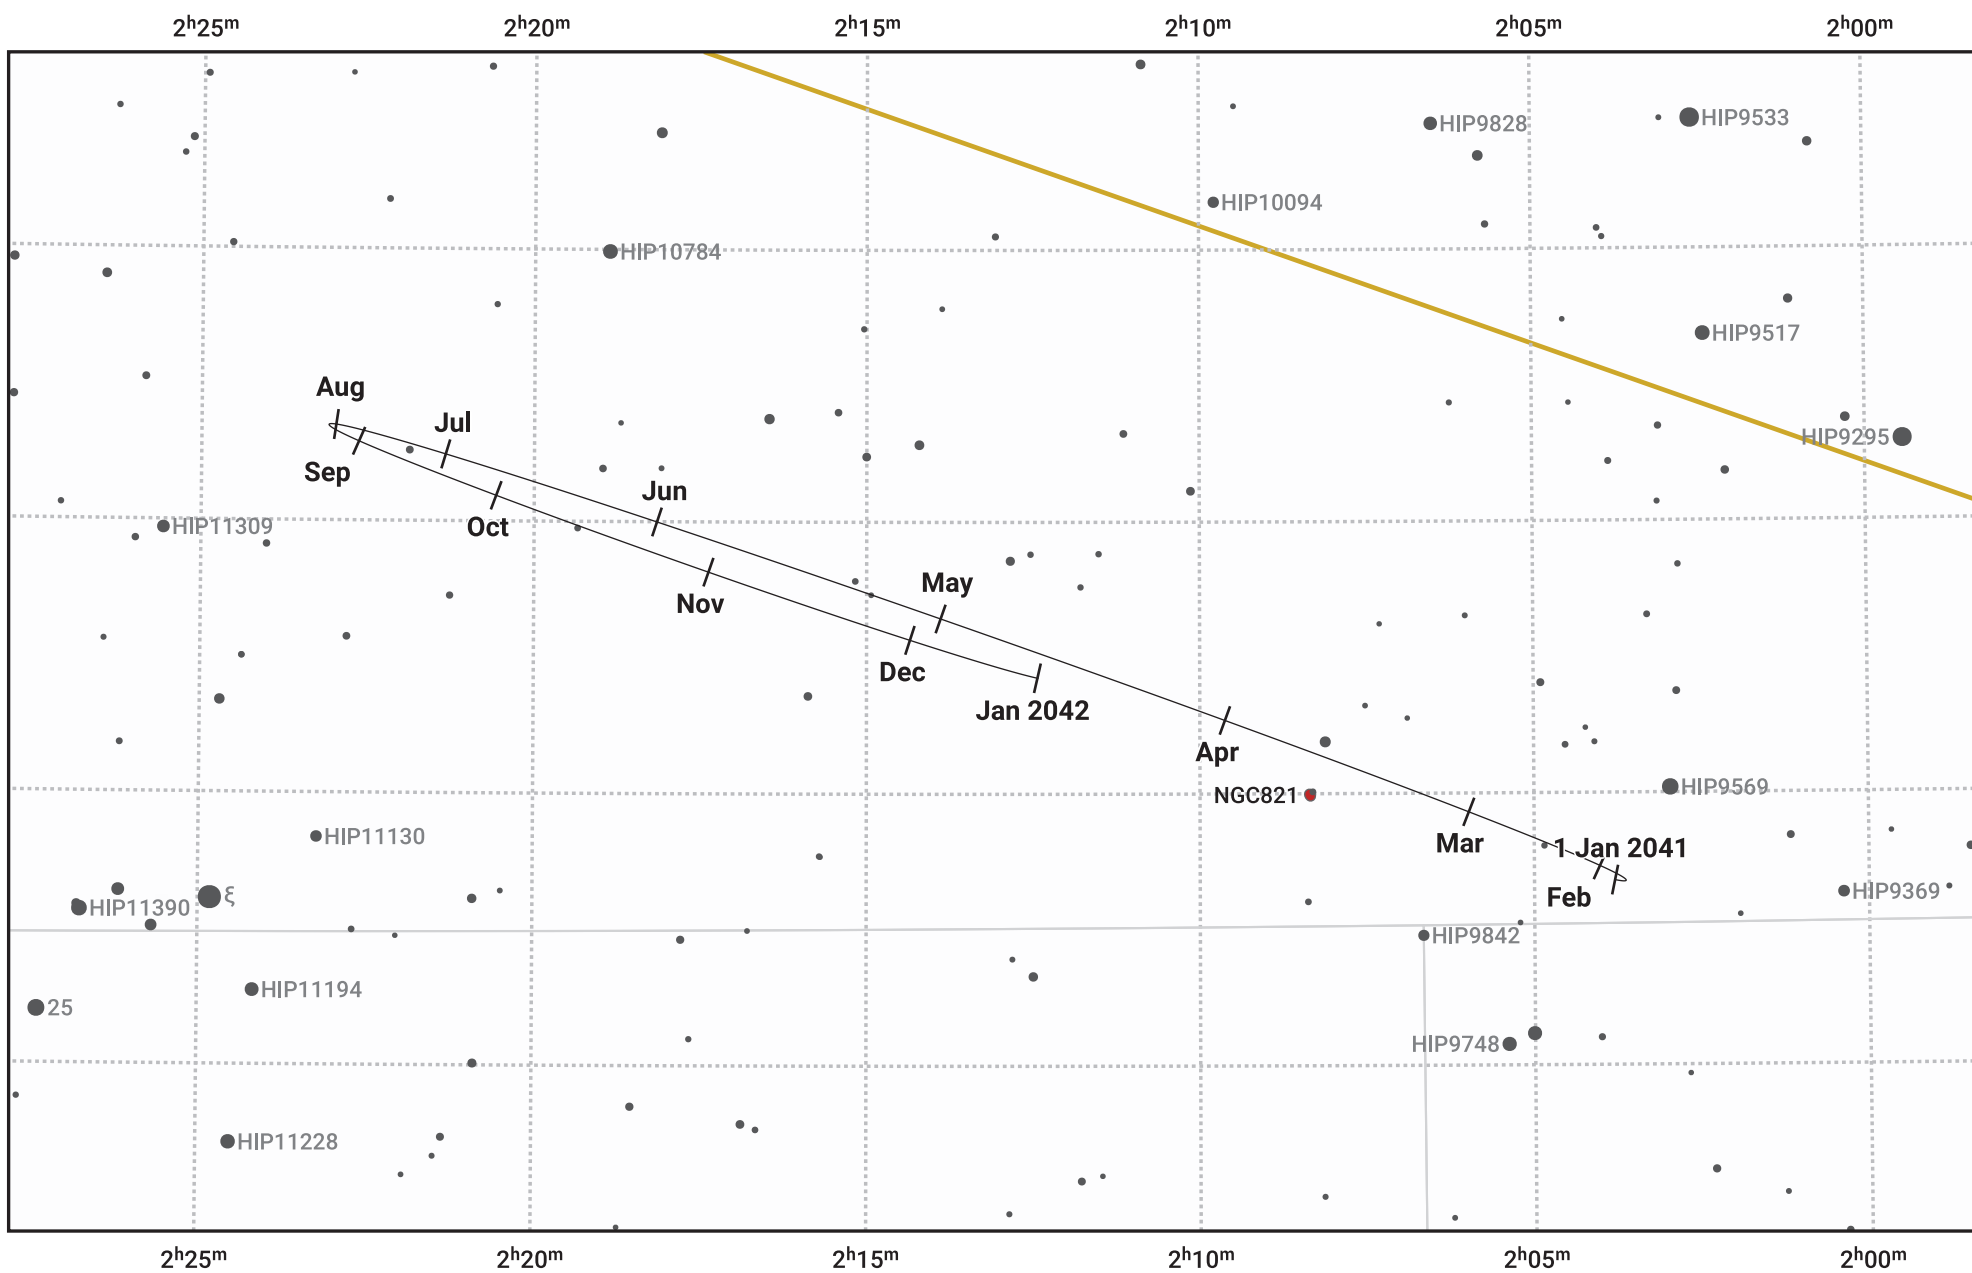

The path of Neptune in 2041

© Dominic Ford 2011–2024. Date markers placed at midnight UTC. Downloaded from <https://in-the-sky.org>

Magnitude scale: 10.0 9.0 8.0 7.0 6.0 5.0

Ecliptic Plane

- Galaxy
- Bright nebula
- Open cluster
- + Globular cluster

Date	Mag	Angular size
2041 Jan 1	7.8	2.3"
2041 Apr 1	7.9	2.2"
2041 Jul 1	7.9	2.3"
2041 Oct 1	7.8	2.4"
2042 Jan 1	7.8	2.3"