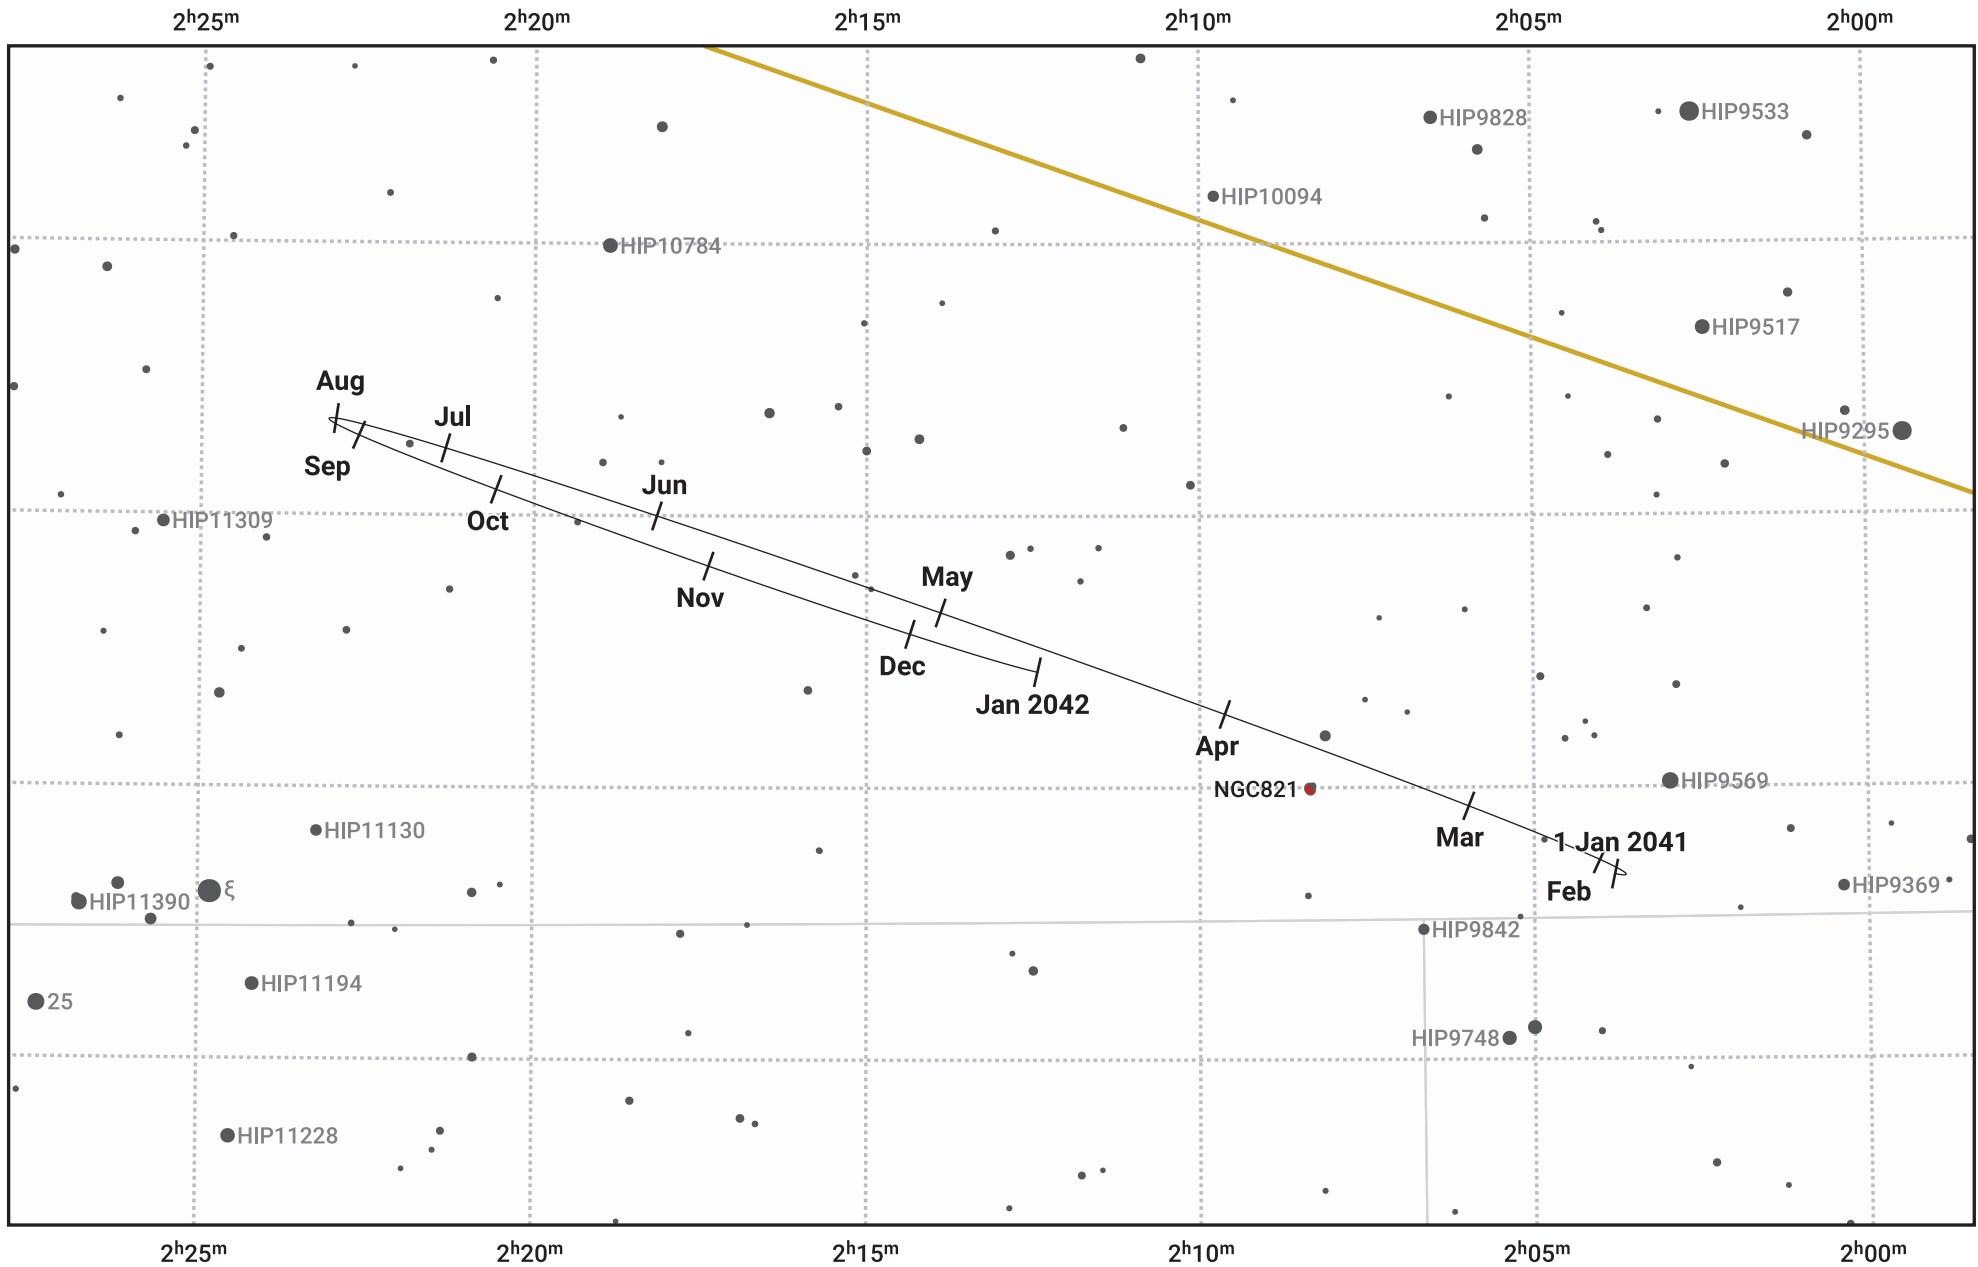

# The path of Neptune in 2041

© Dominic Ford 2011–2023. Date markers placed at midnight UTC. Downloaded from <https://in-the-sky.org>

Magnitude scale:  10.0  9.0  8.0  7.0  6.0  5.0

Ecliptic Plane

Galaxy   
  Bright nebula   
  Open cluster   
 + Globular cluster

Date	Mag	Angular size
2041 Jan 1	7.8	2.3"
2041 Apr 1	7.9	2.2"
2041 Jul 1	7.9	2.3"
2041 Oct 1	7.8	2.4"
2042 Jan 1	7.8	2.3"