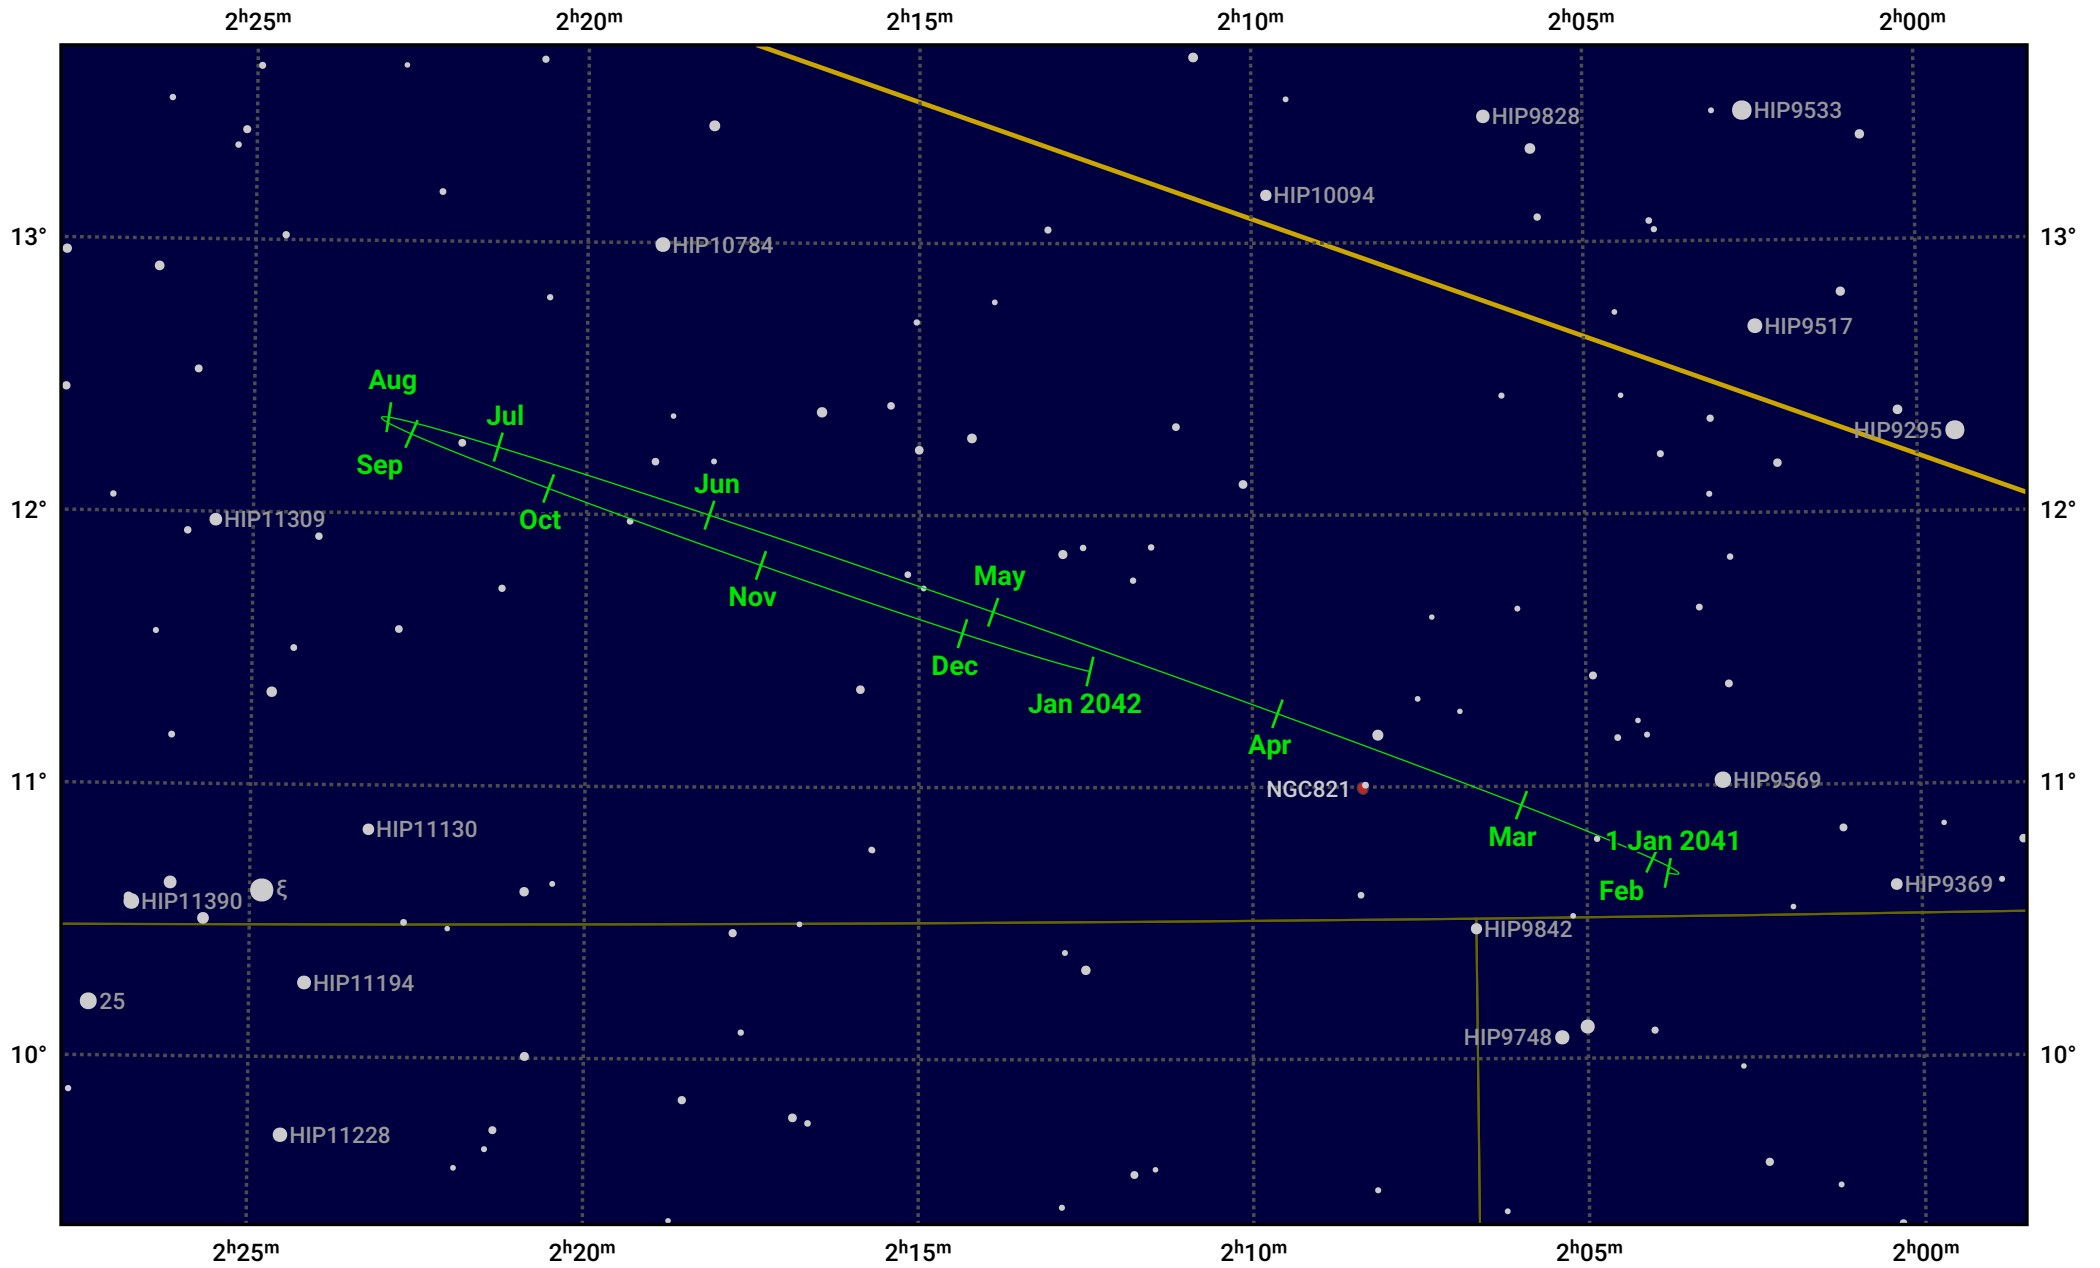

The path of Neptune in 2041

© Dominic Ford 2011–2024. Date markers placed at midnight UTC. Downloaded from <https://in-the-sky.org>

Magnitude scale: 10.0 9.0 8.0 7.0 6.0 5.0

Ecliptic Plane

Galaxy Bright nebula Open cluster Globular cluster

Date	Mag	Angular size
2041 Jan 1	7.8	2.3"
2041 Apr 1	7.9	2.2"
2041 Jul 1	7.9	2.3"
2041 Oct 1	7.8	2.4"
2042 Jan 1	7.8	2.3"