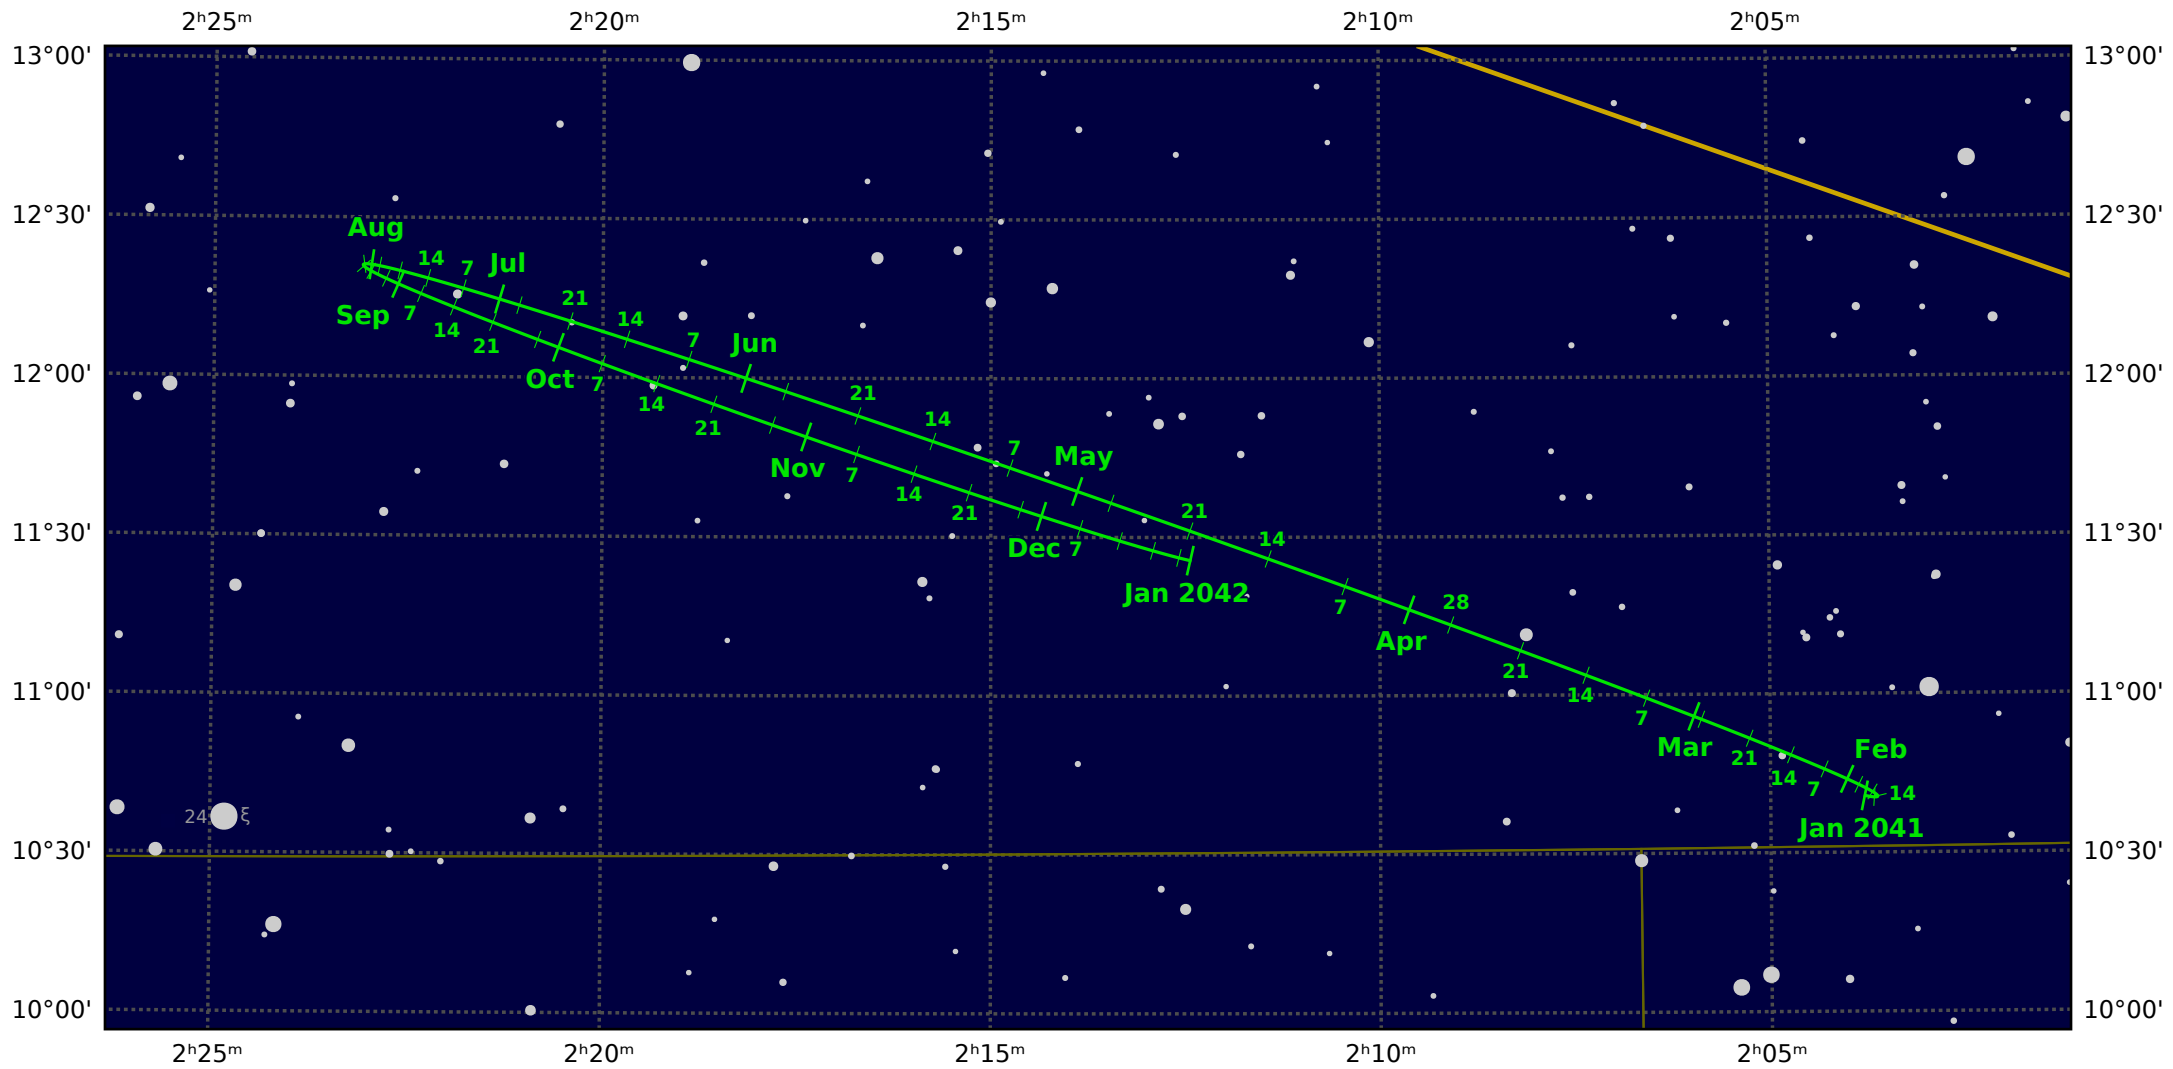

The path of Neptune in 2041

© Dominic Ford 2011–2020. Downloaded from <https://in-the-sky.org>

Magnitude scale: •10.5 •10.0 •9.5 •9.0 •8.5 •8.0 •7.5 •7.0 •6.5 •6.0 •5.5 ●5.0

— Ecliptic Plane — Galactic Plane