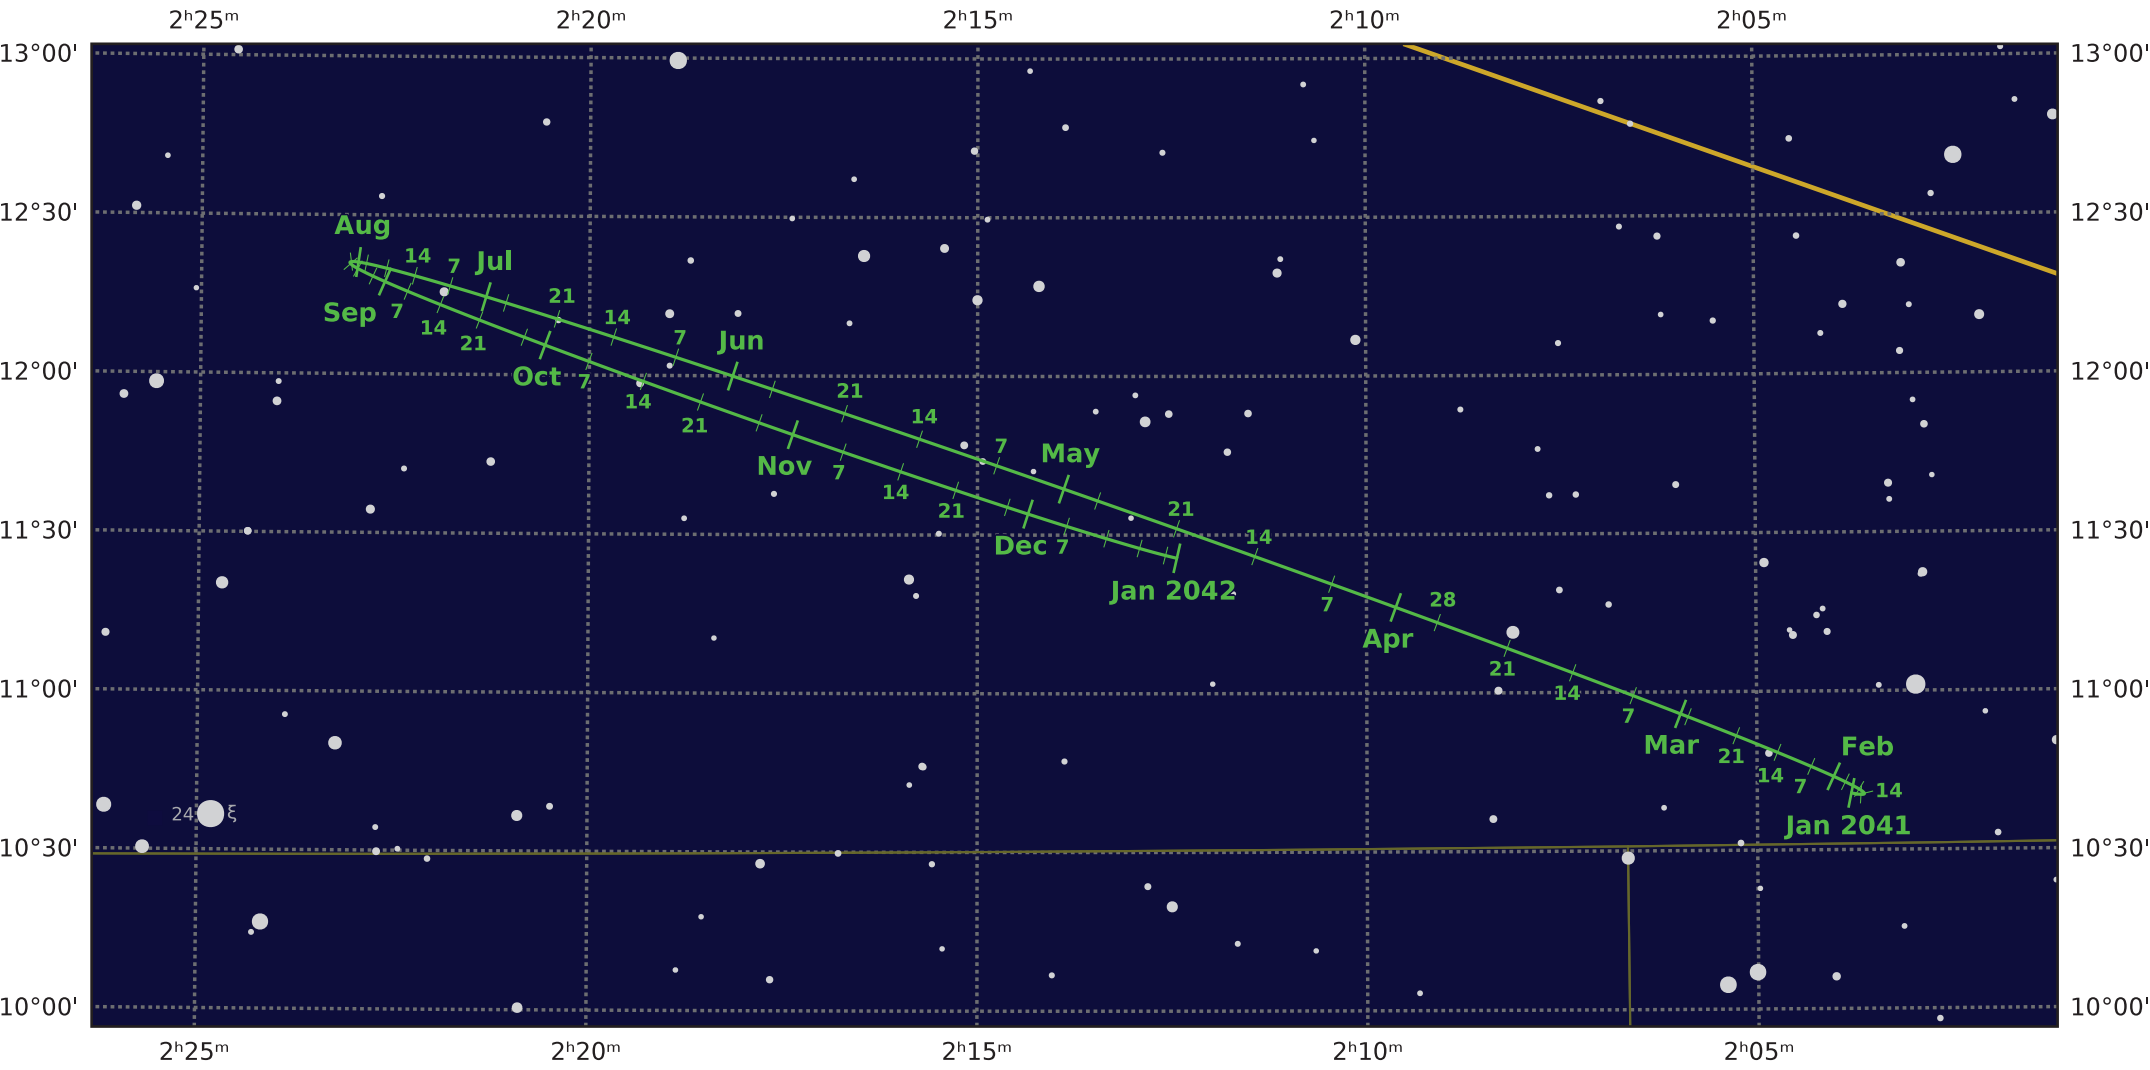

The path of Neptune in 2041

© Dominic Ford 2011–2020. Downloaded from <https://in-the-sky.org>

Magnitude scale: •10.5 •10.0 •9.5 •9.0 •8.5 •8.0 •7.5 •7.0 •6.5 •6.0 •5.5 ●5.0

— Ecliptic Plane — Galactic Plane