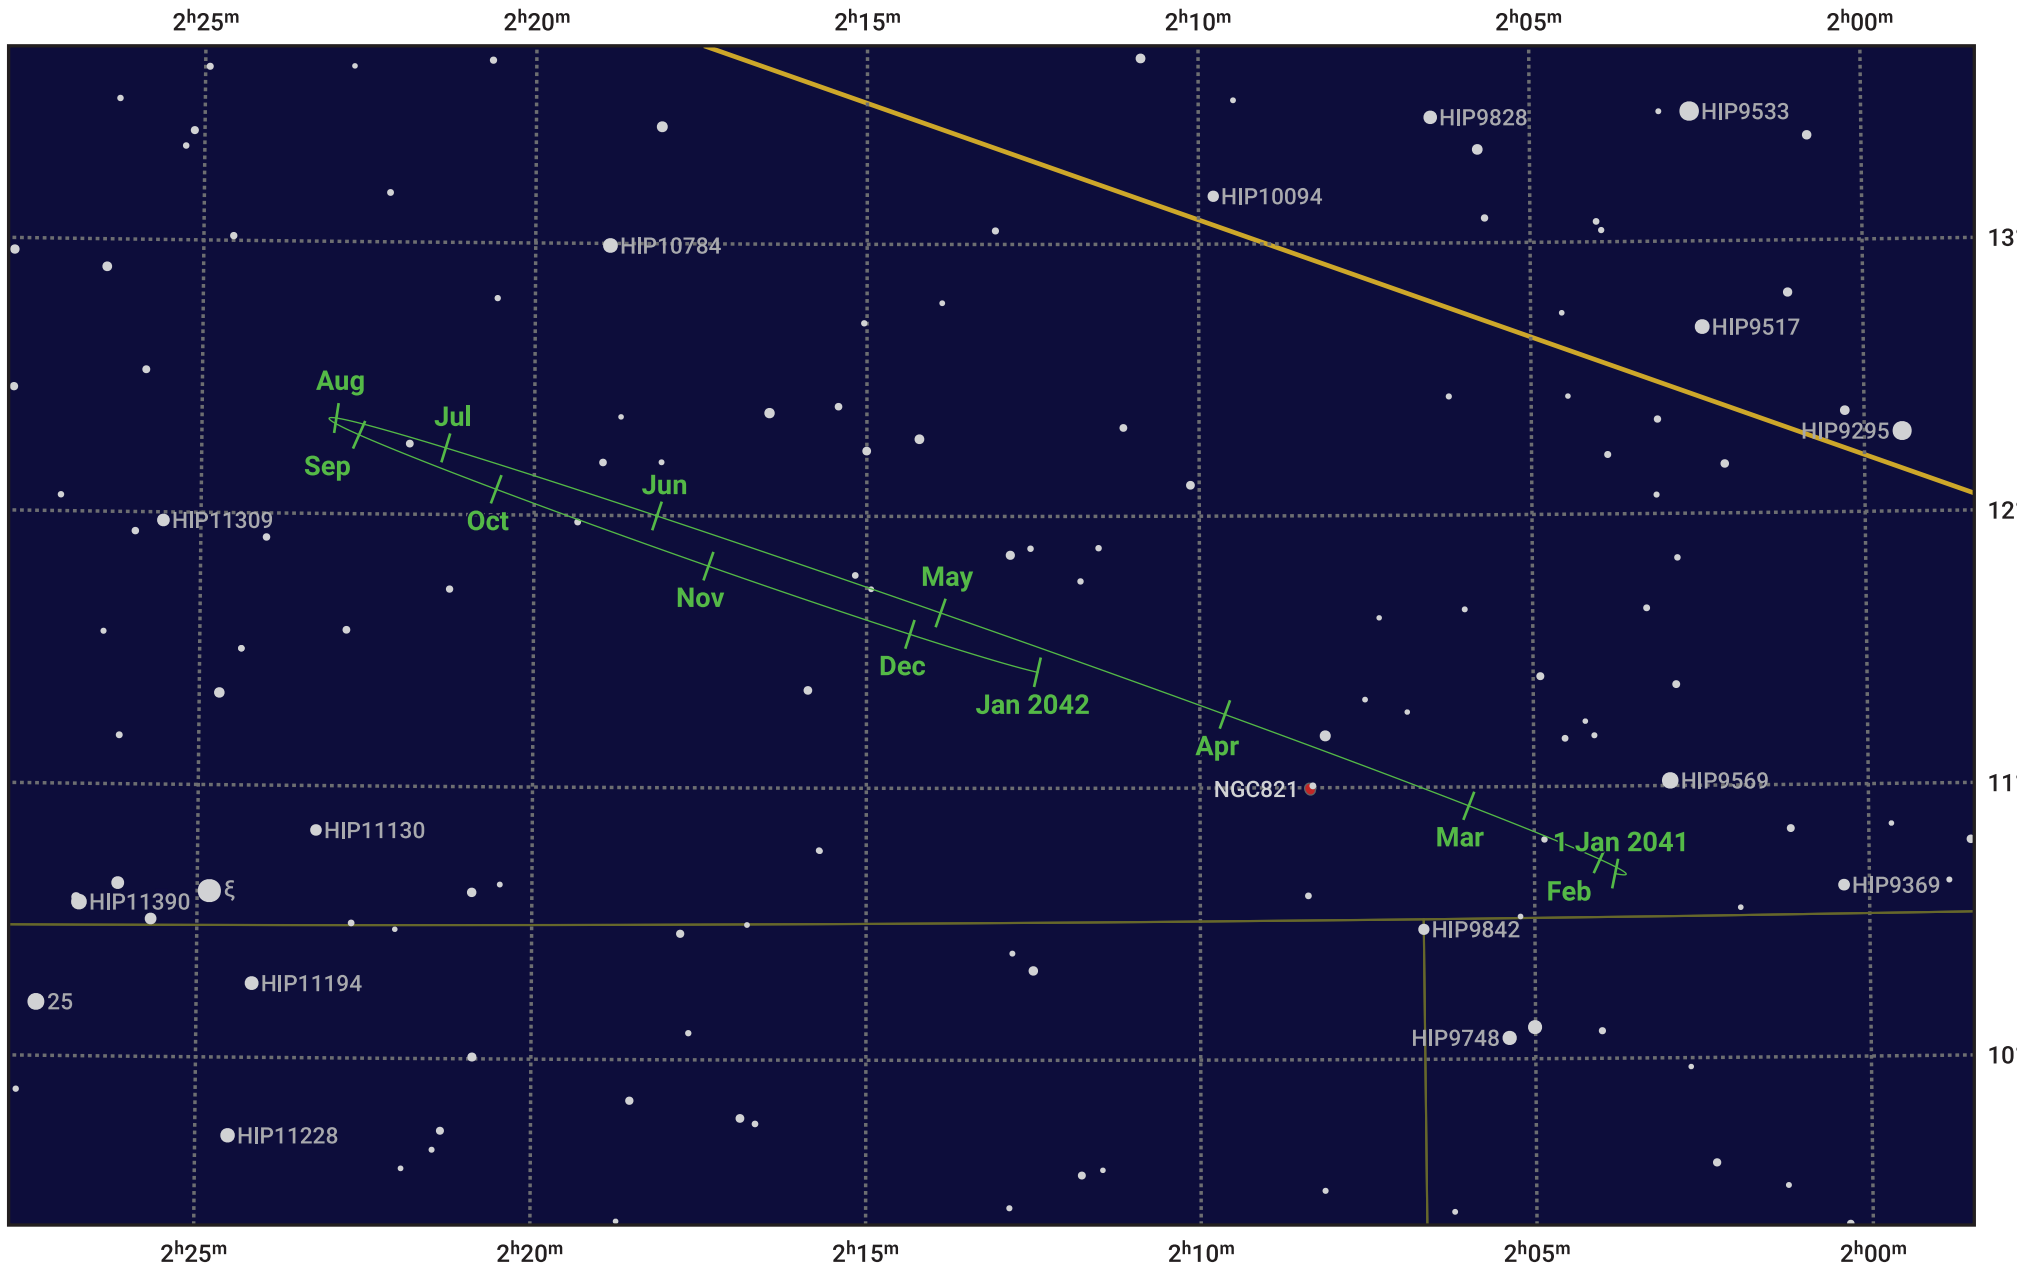

# The path of Neptune in 2041

© Dominic Ford 2011–2023. Date markers placed at midnight UTC. Downloaded from <https://in-the-sky.org>

Magnitude scale:  10.0  9.0  8.0  7.0  6.0  5.0

Ecliptic Plane

- Galaxy
- Bright nebula
- Open cluster
- + Globular cluster

Date	Mag	Angular size
2041 Jan 1	7.8	2.3"
2041 Apr 1	7.9	2.2"
2041 Jul 1	7.9	2.3"
2041 Oct 1	7.8	2.4"
2042 Jan 1	7.8	2.3"