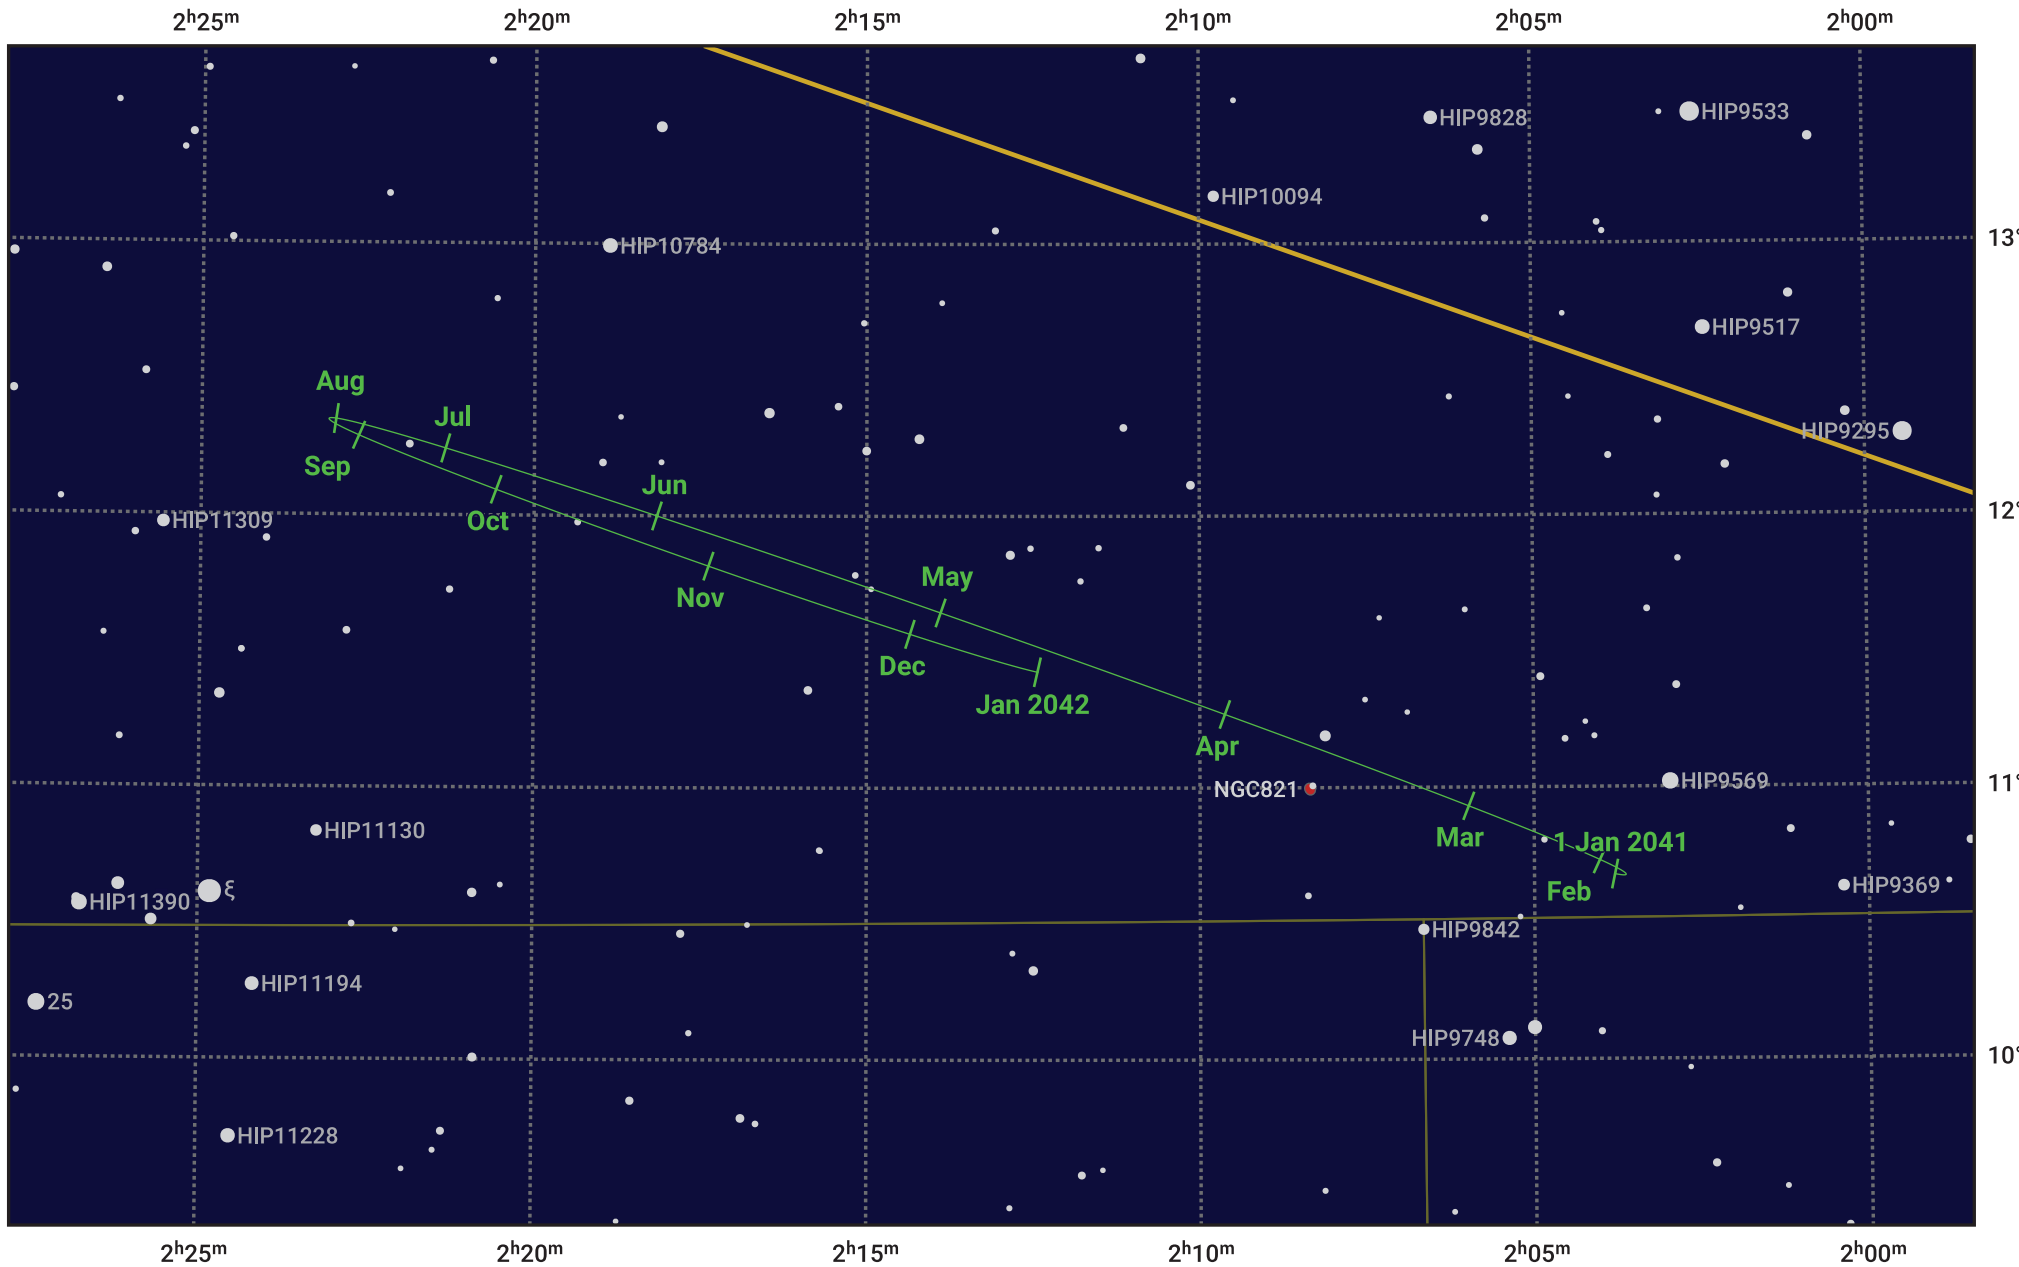

The path of Neptune in 2041

© Dominic Ford 2011–2024. Date markers placed at midnight UTC. Downloaded from <https://in-the-sky.org>

Magnitude scale: 10.0 9.0 8.0 7.0 6.0 5.0

Ecliptic Plane

- Galaxy
- Bright nebula
- Open cluster
- + Globular cluster

Date	Mag	Angular size
2041 Jan 1	7.8	2.3"
2041 Apr 1	7.9	2.2"
2041 Jul 1	7.9	2.3"
2041 Oct 1	7.8	2.4"
2042 Jan 1	7.8	2.3"