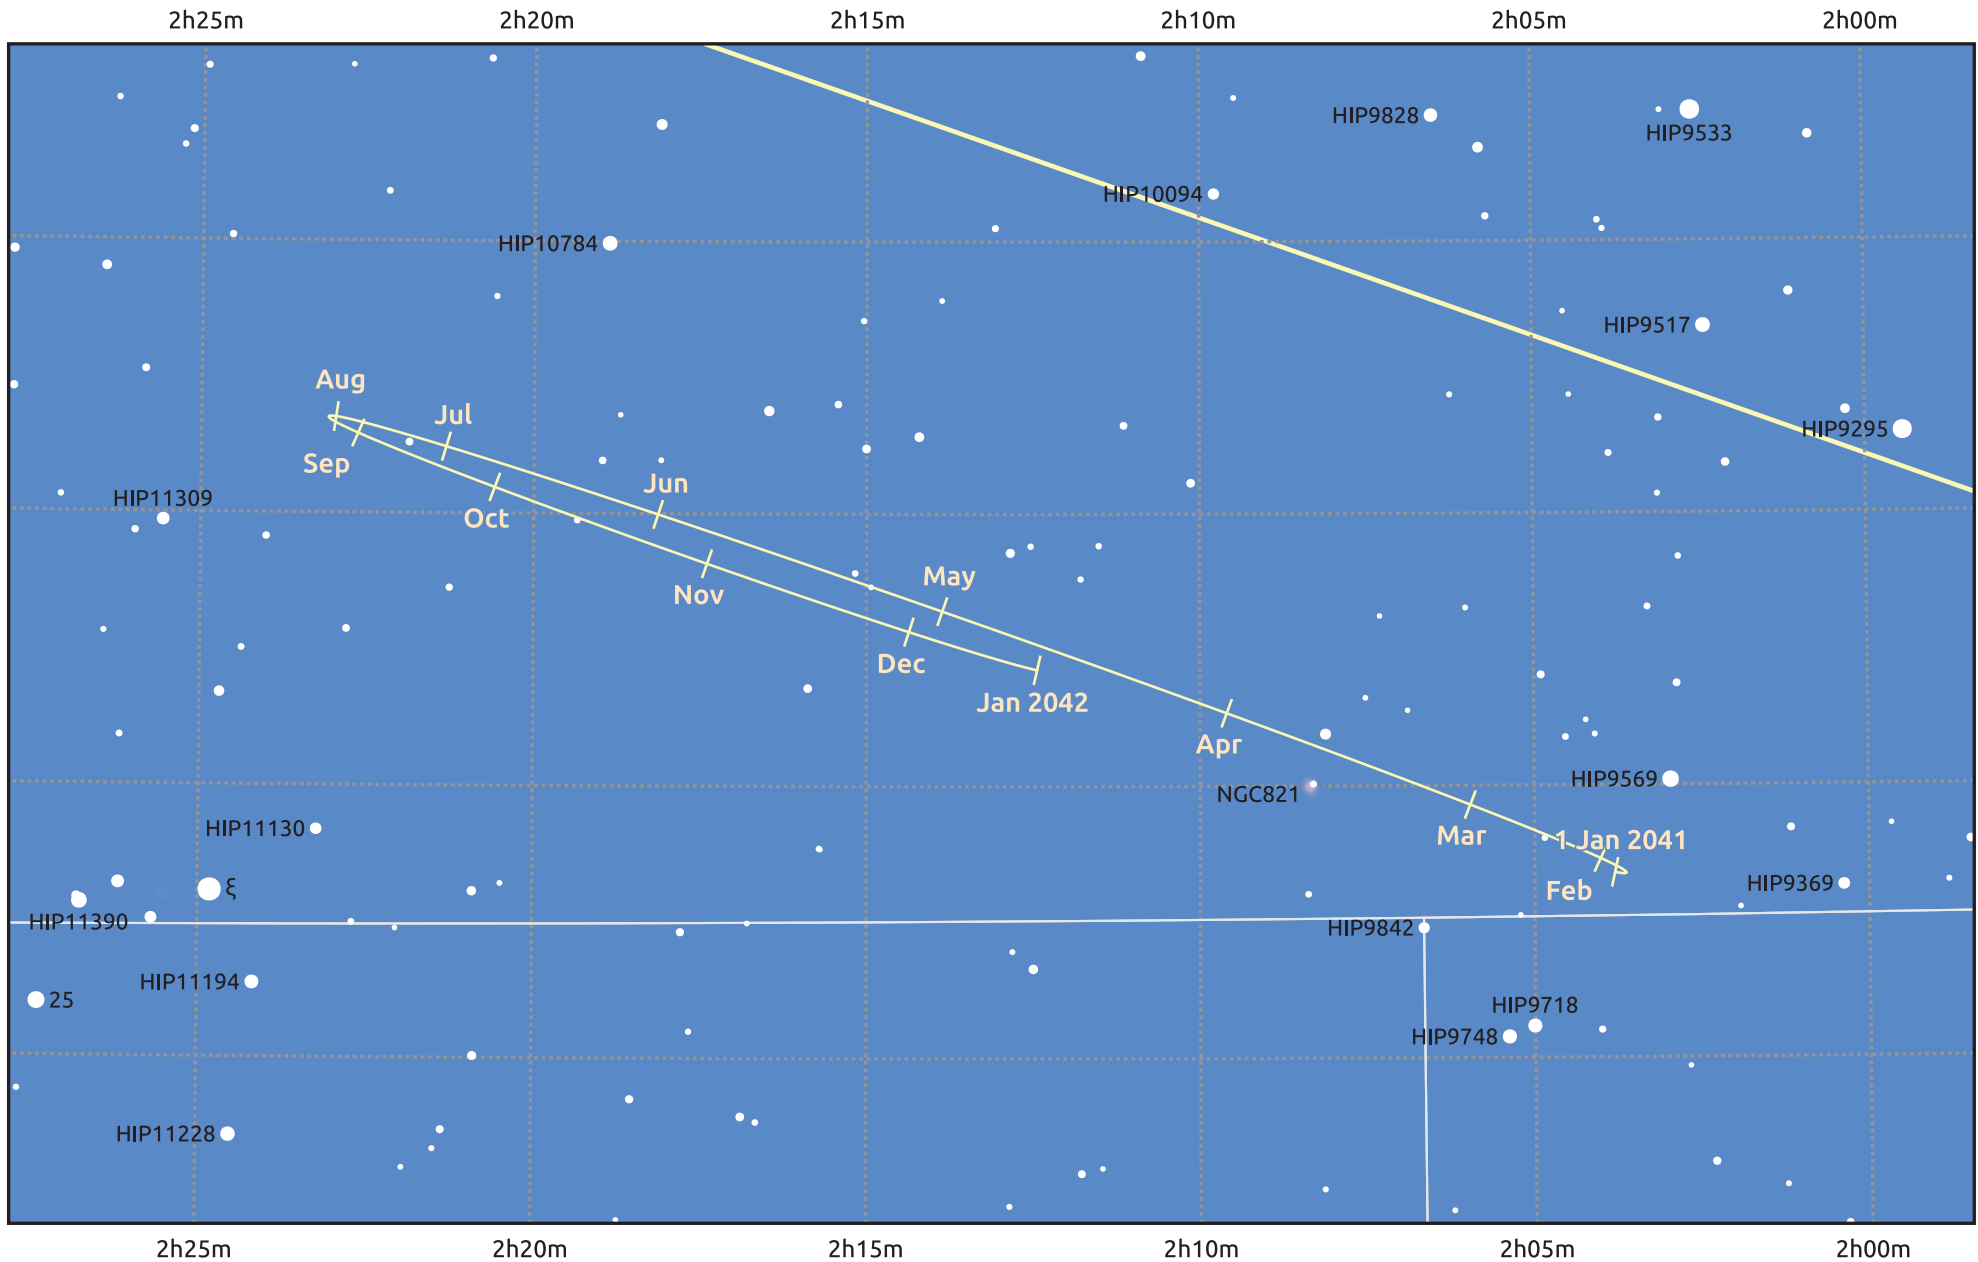

The path of Neptune in 2041

© Dominic Ford 2011–2025. Date markers placed at midnight UTC. Downloaded from <https://in-the-sky.org>

Magnitude scale: ● 10.0 ● 9.0 ● 8.0 ● 7.0 ● 6.0 ● 5.0

— Ecliptic Plane

● Galaxy ● Bright nebula ● Open cluster ● Globular cluster ◆ Planetary nebula

Date	Mag	Angular size
2041 Jan 1	7.8	2.3"
2041 Apr 1	7.9	2.2"
2041 Jul 1	7.9	2.3"
2041 Oct 1	7.8	2.4"
2042 Jan 1	7.8	2.3"