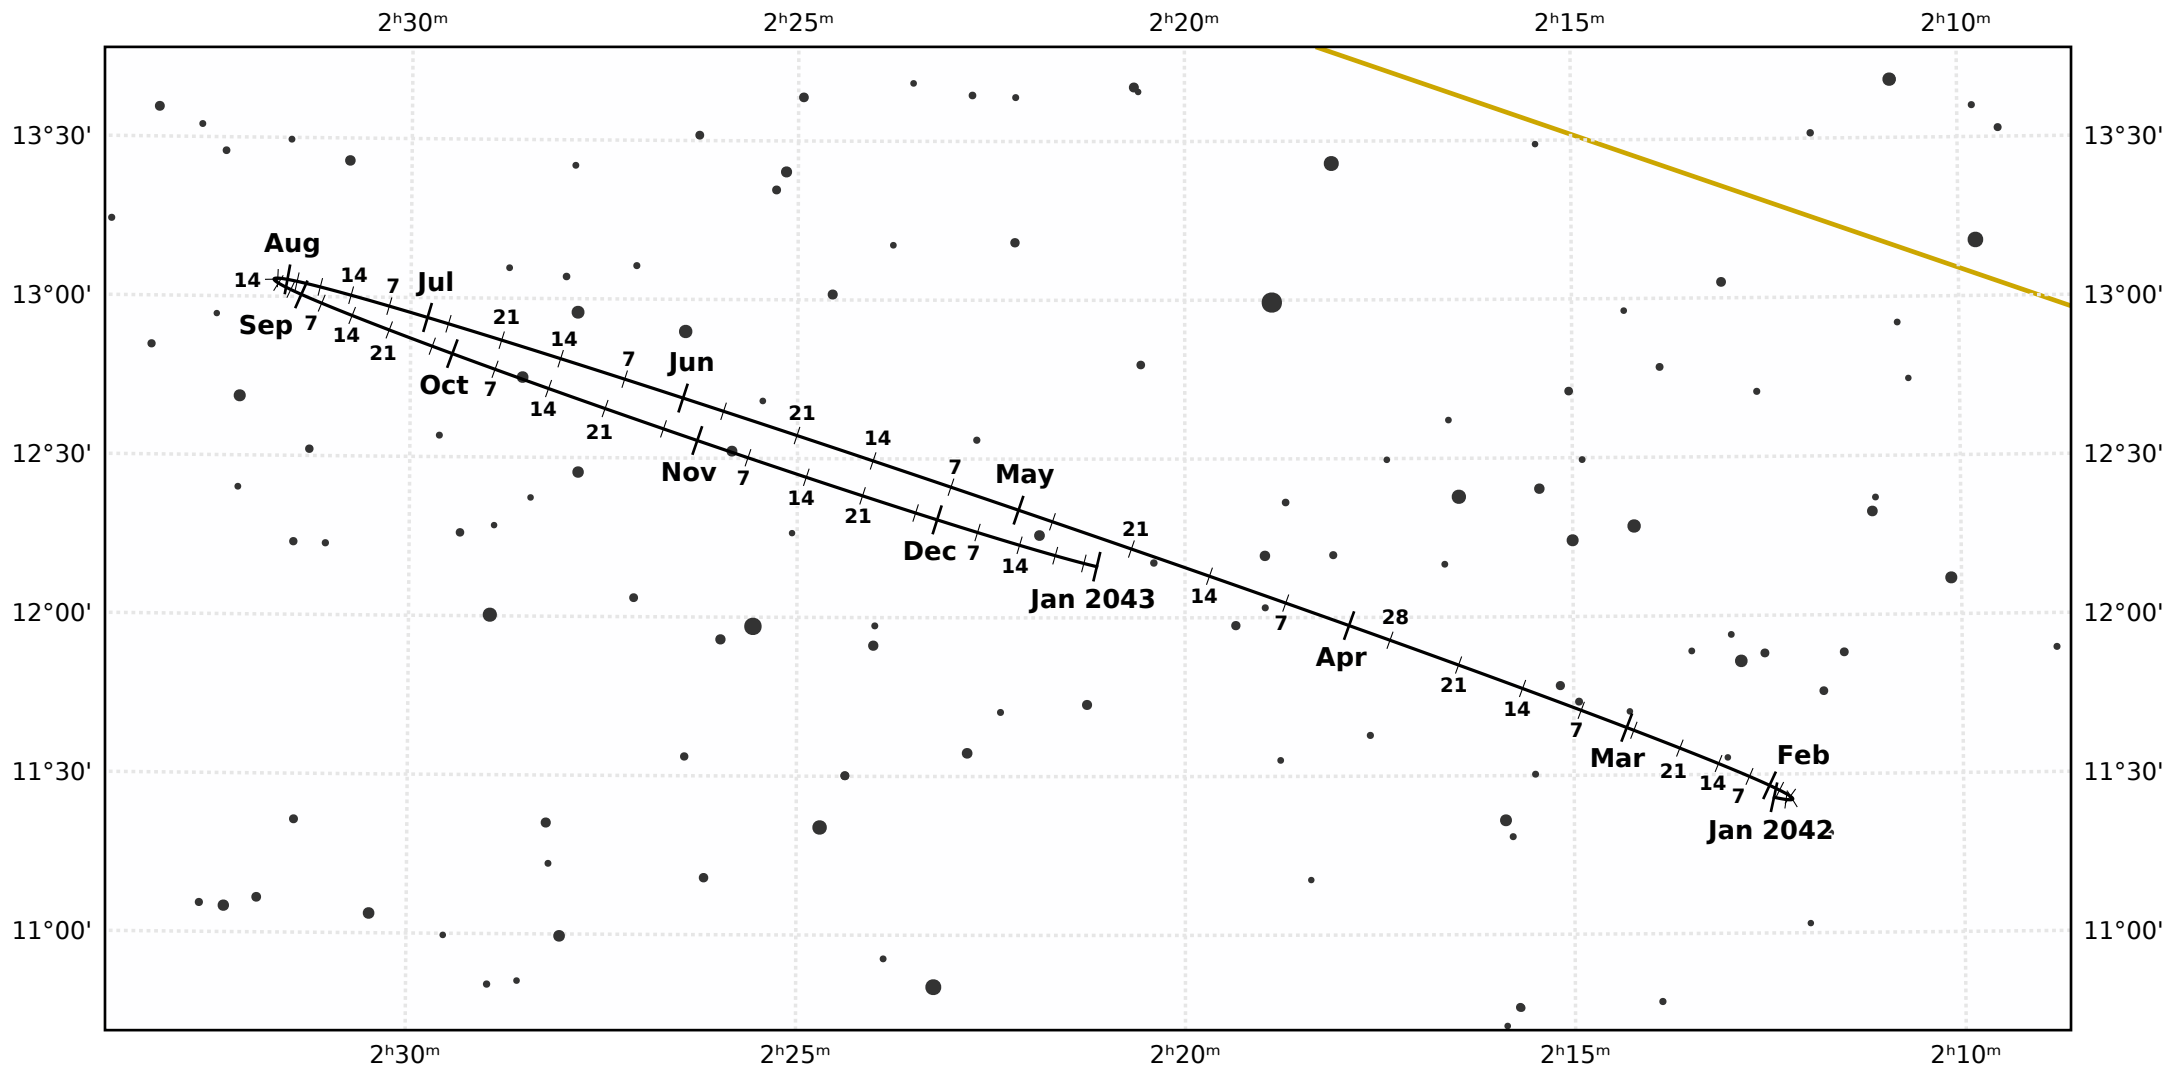

# The path of Neptune in 2042

© Dominic Ford 2011-2020. Downloaded from <https://in-the-sky.org>

Magnitude scale: •10.5 •10.0 •9.5 •9.0 •8.5 •8.0 •7.5 •7.0 ●6.5

— The Equator

— Ecliptic Plane

— Galactic Plane