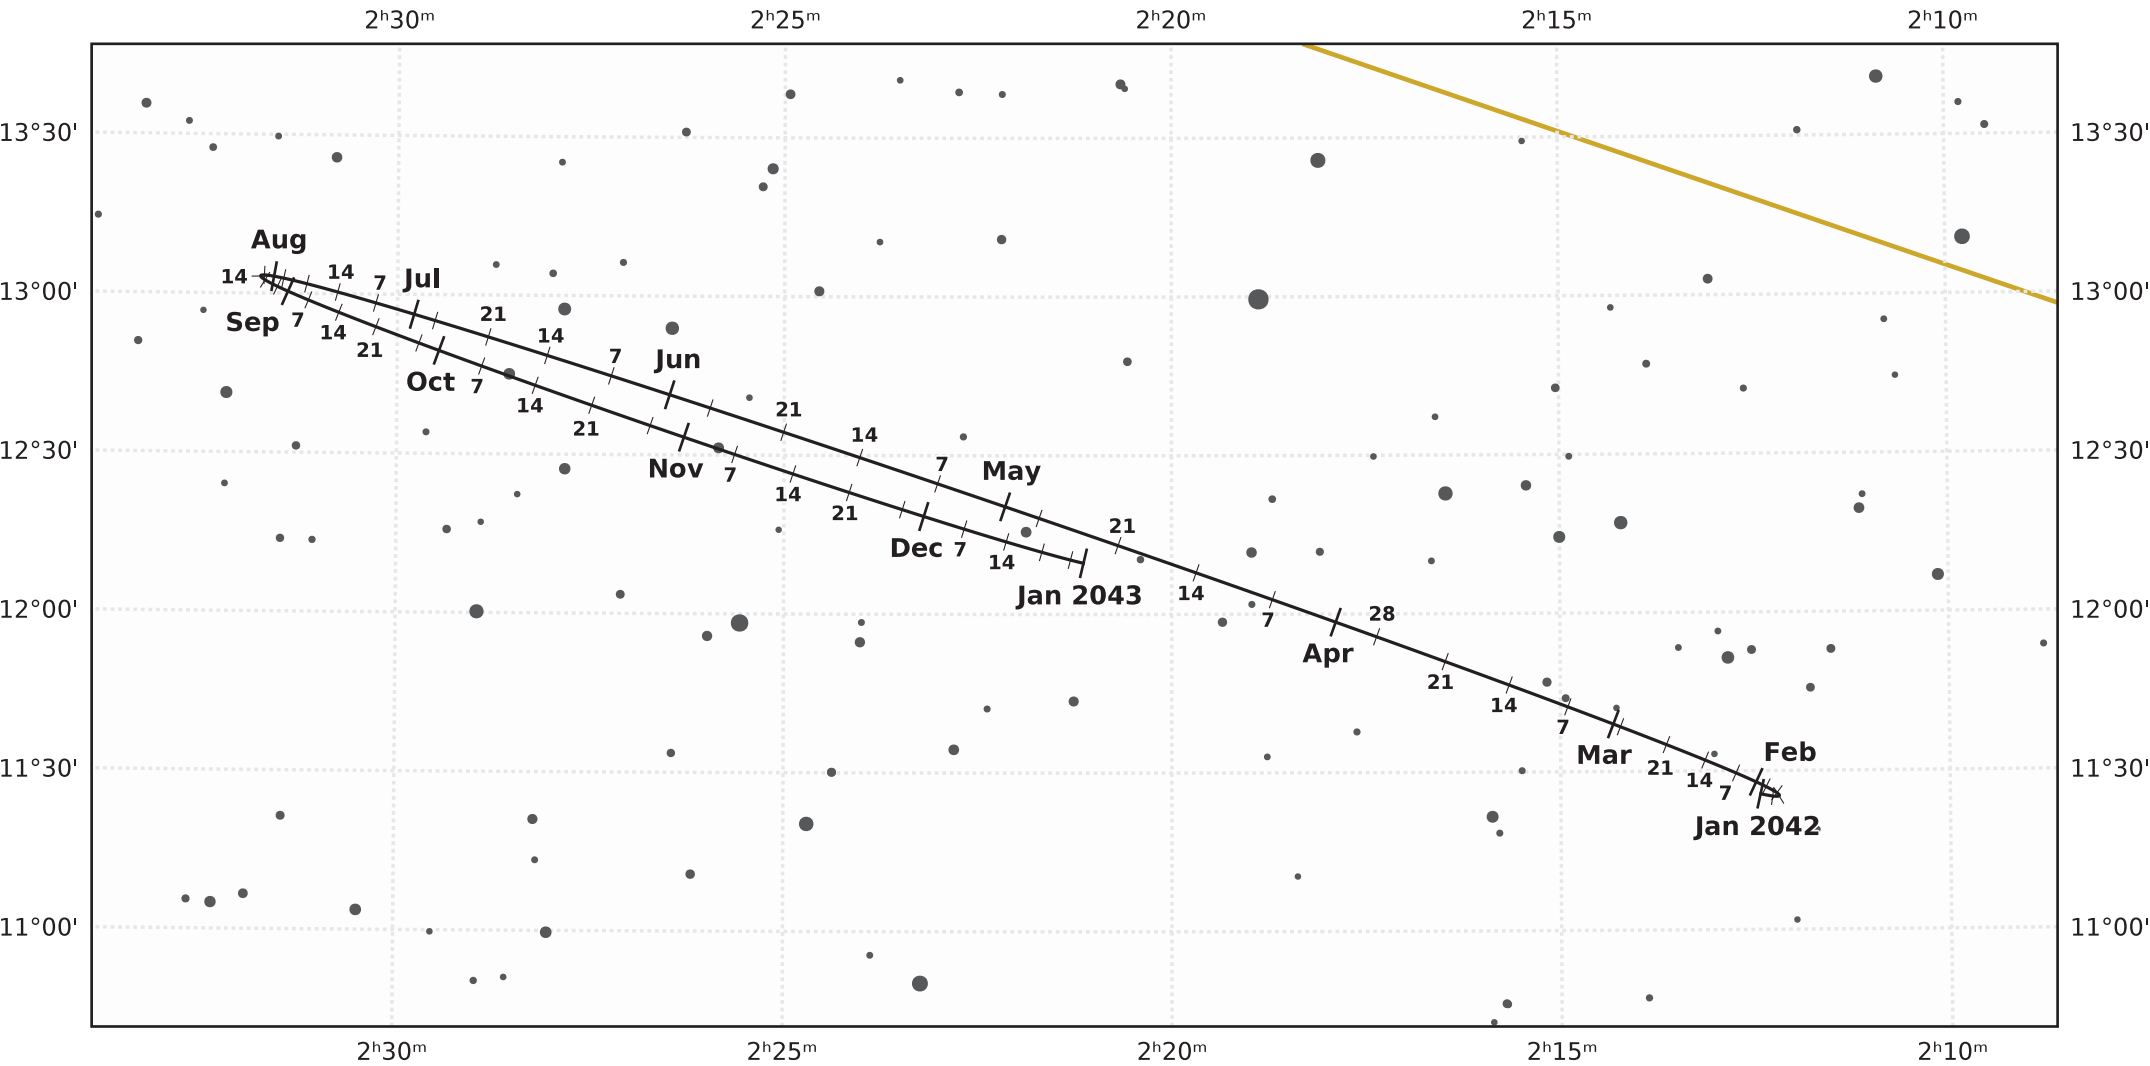

The path of Neptune in 2042

© Dominic Ford 2011–2020. Downloaded from <https://in-the-sky.org>

Magnitude scale: •10.5 •10.0 •9.5 •9.0 •8.5 •8.0 •7.5 •7.0 ●6.5

— The Equator — Ecliptic Plane — Galactic Plane