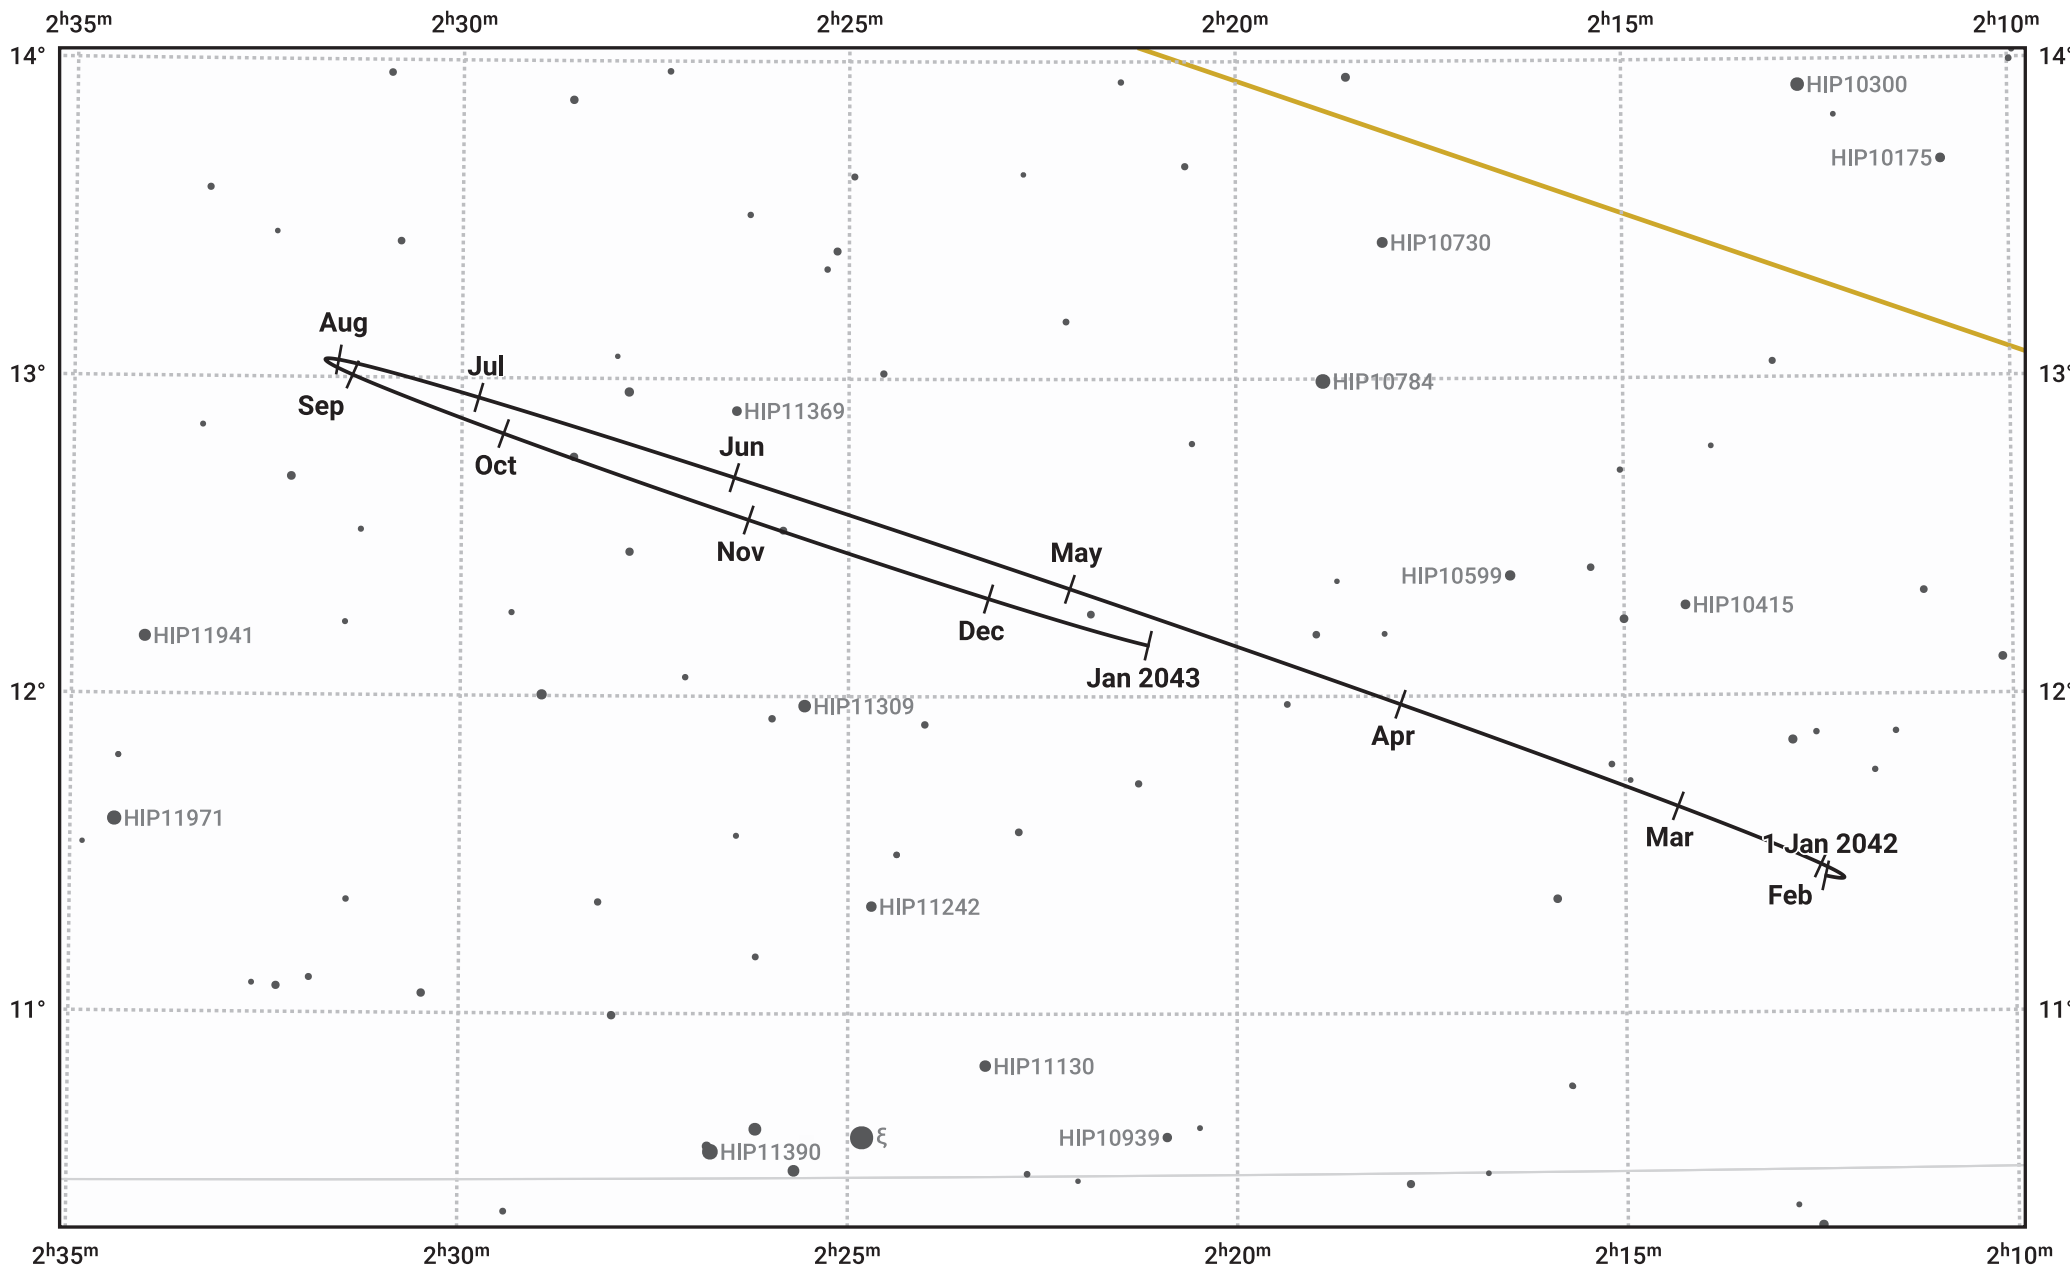

The path of Neptune in 2042

© Dominic Ford 2011–2024. Date markers placed at midnight UTC. Downloaded from <https://in-the-sky.org>

Magnitude scale: • 10.0 • 9.0 • 8.0 • 7.0 ● 6.0 ● 5.0

— Ecliptic Plane

- Galaxy
- Bright nebula
- Open cluster
- ⊕ Globular cluster

Date	Mag	Angular size
2042 Jan 1	7.8	2.3"
2042 Apr 1	7.9	2.2"
2042 Jul 1	7.9	2.3"
2042 Oct 1	7.8	2.4"
2043 Jan 1	7.8	2.3"