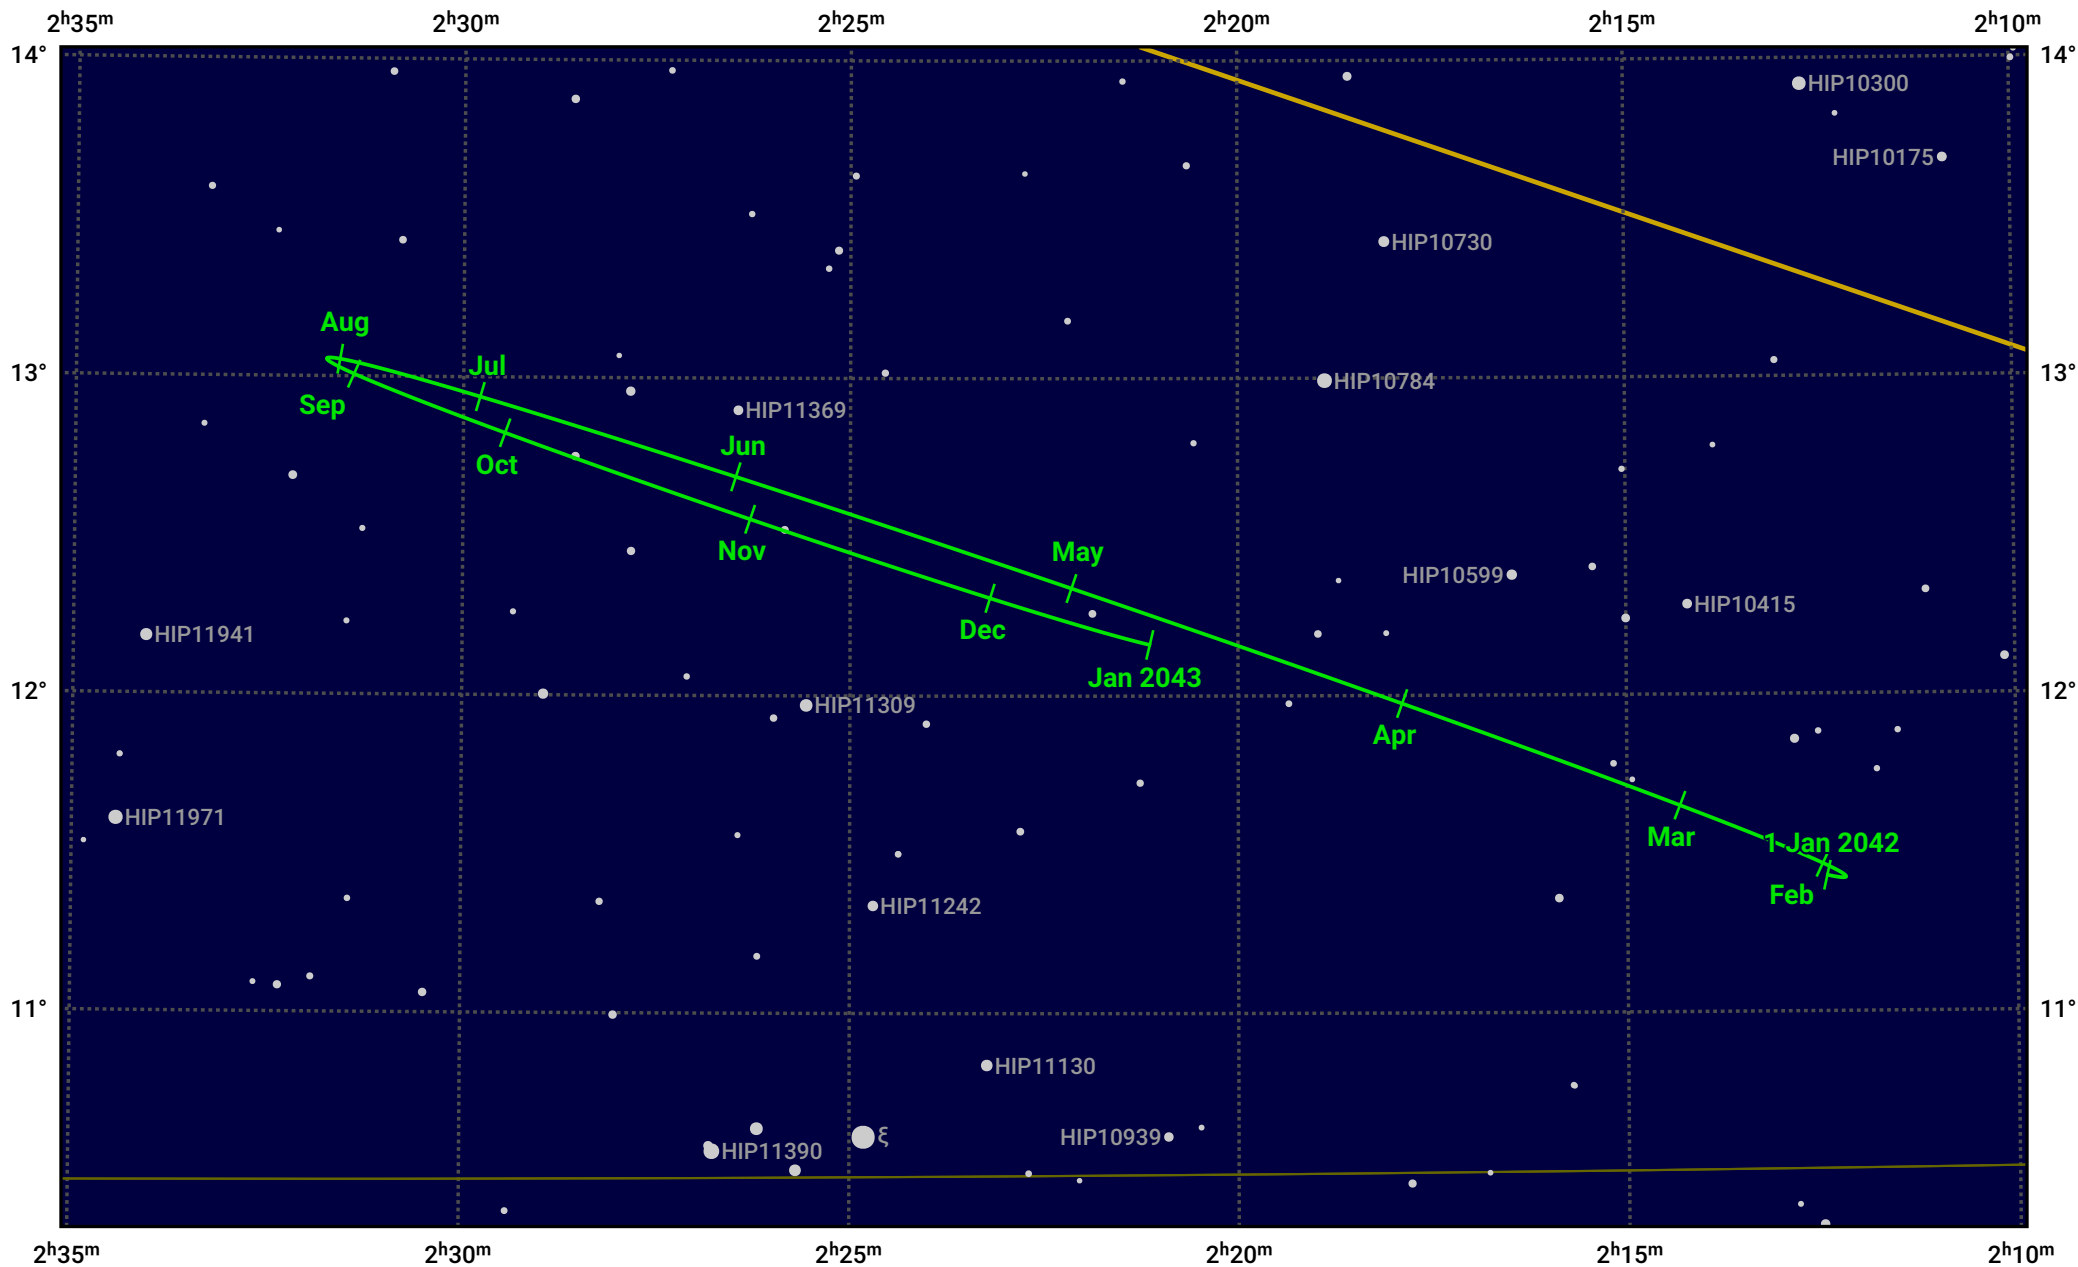

The path of Neptune in 2042

© Dominic Ford 2011–2024. Date markers placed at midnight UTC. Downloaded from <https://in-the-sky.org>

Magnitude scale: 10.0 9.0 8.0 7.0 6.0 5.0

Ecliptic Plane

Galaxy Bright nebula Open cluster Globular cluster

Date	Mag	Angular size
2042 Jan 1	7.8	2.3"
2042 Apr 1	7.9	2.2"
2042 Jul 1	7.9	2.3"
2042 Oct 1	7.8	2.4"
2043 Jan 1	7.8	2.3"