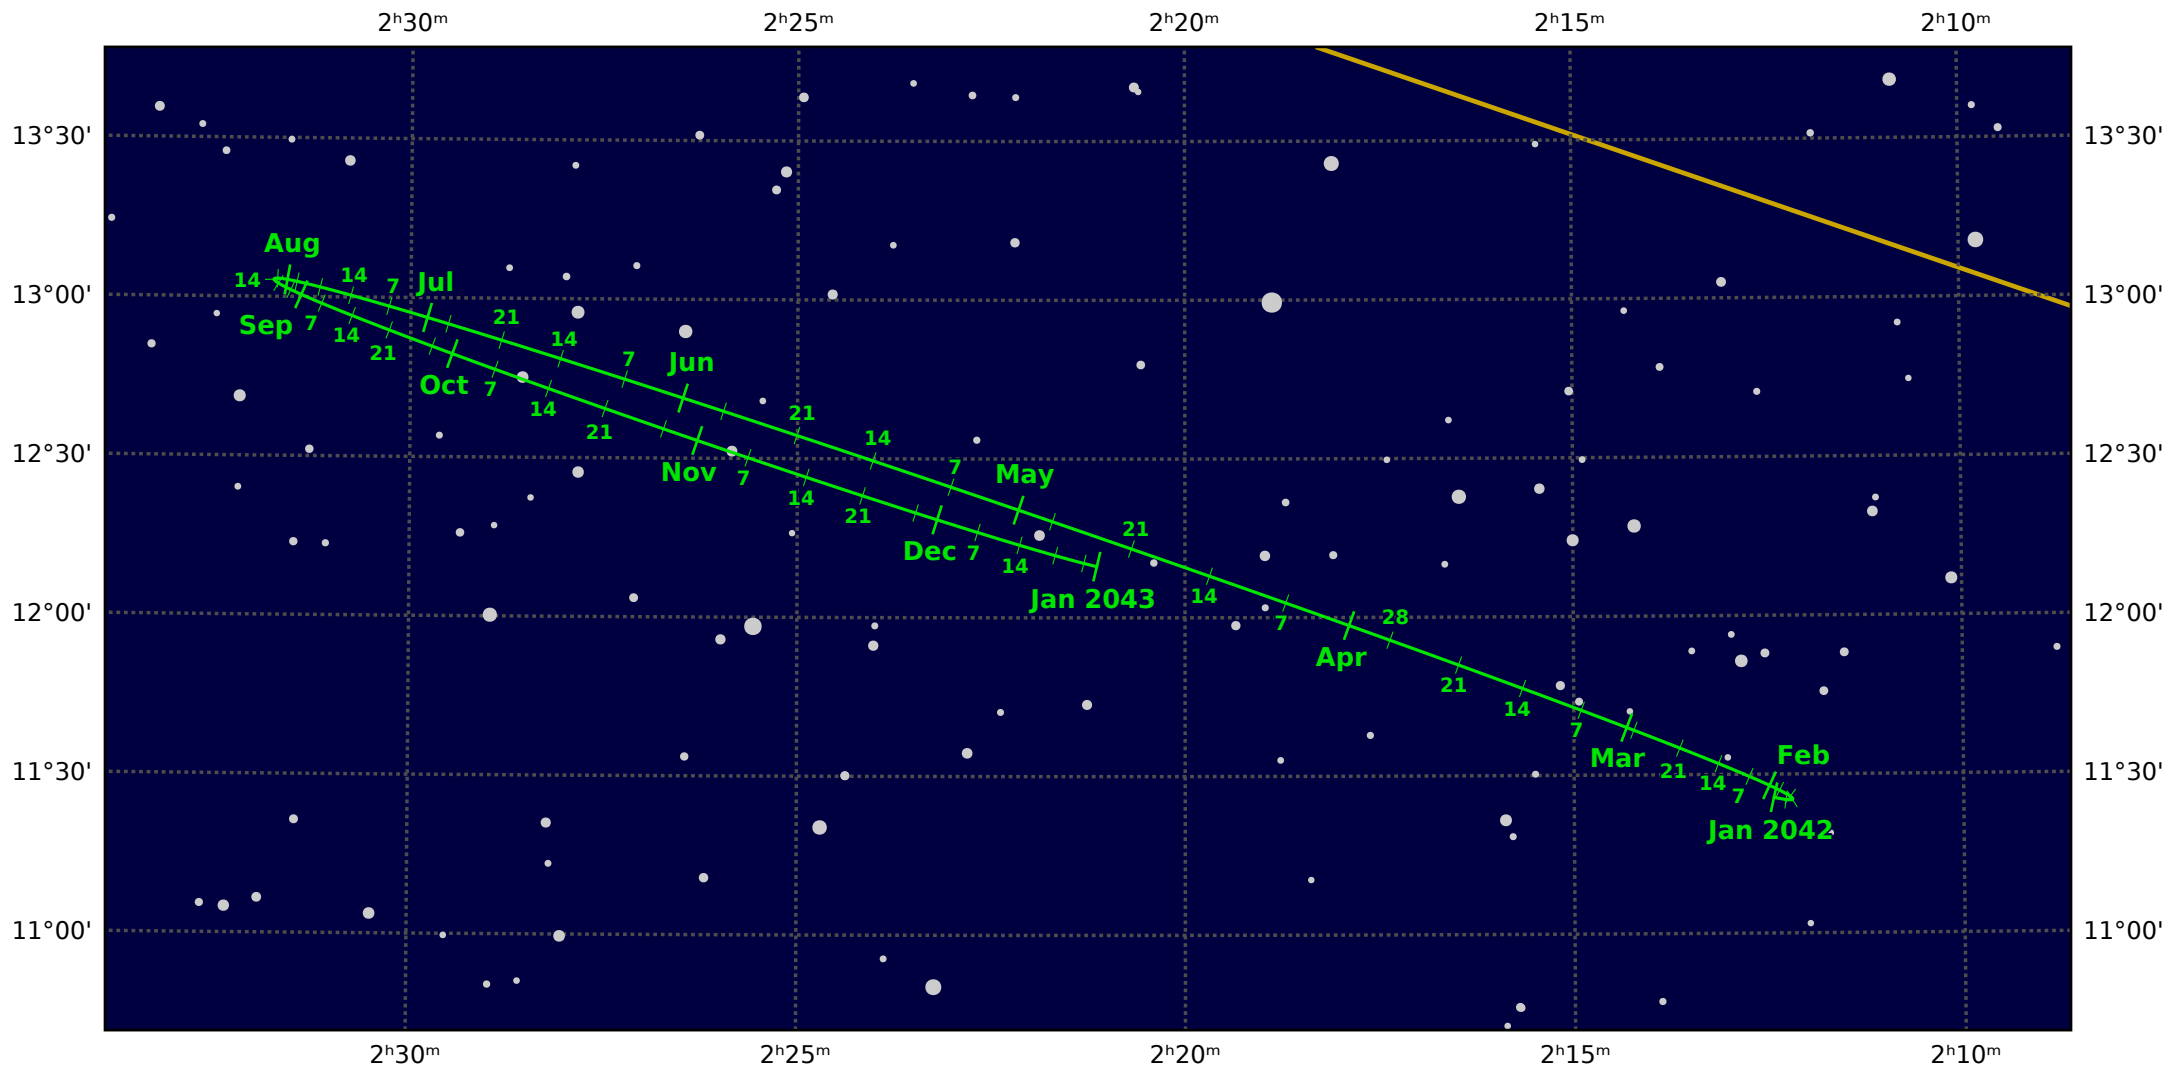

The path of Neptune in 2042

© Dominic Ford 2011–2020. Downloaded from <https://in-the-sky.org>

Magnitude scale: •10.5 •10.0 •9.5 •9.0 •8.5 •8.0 •7.5 •7.0 ●6.5

— Ecliptic Plane — Galactic Plane