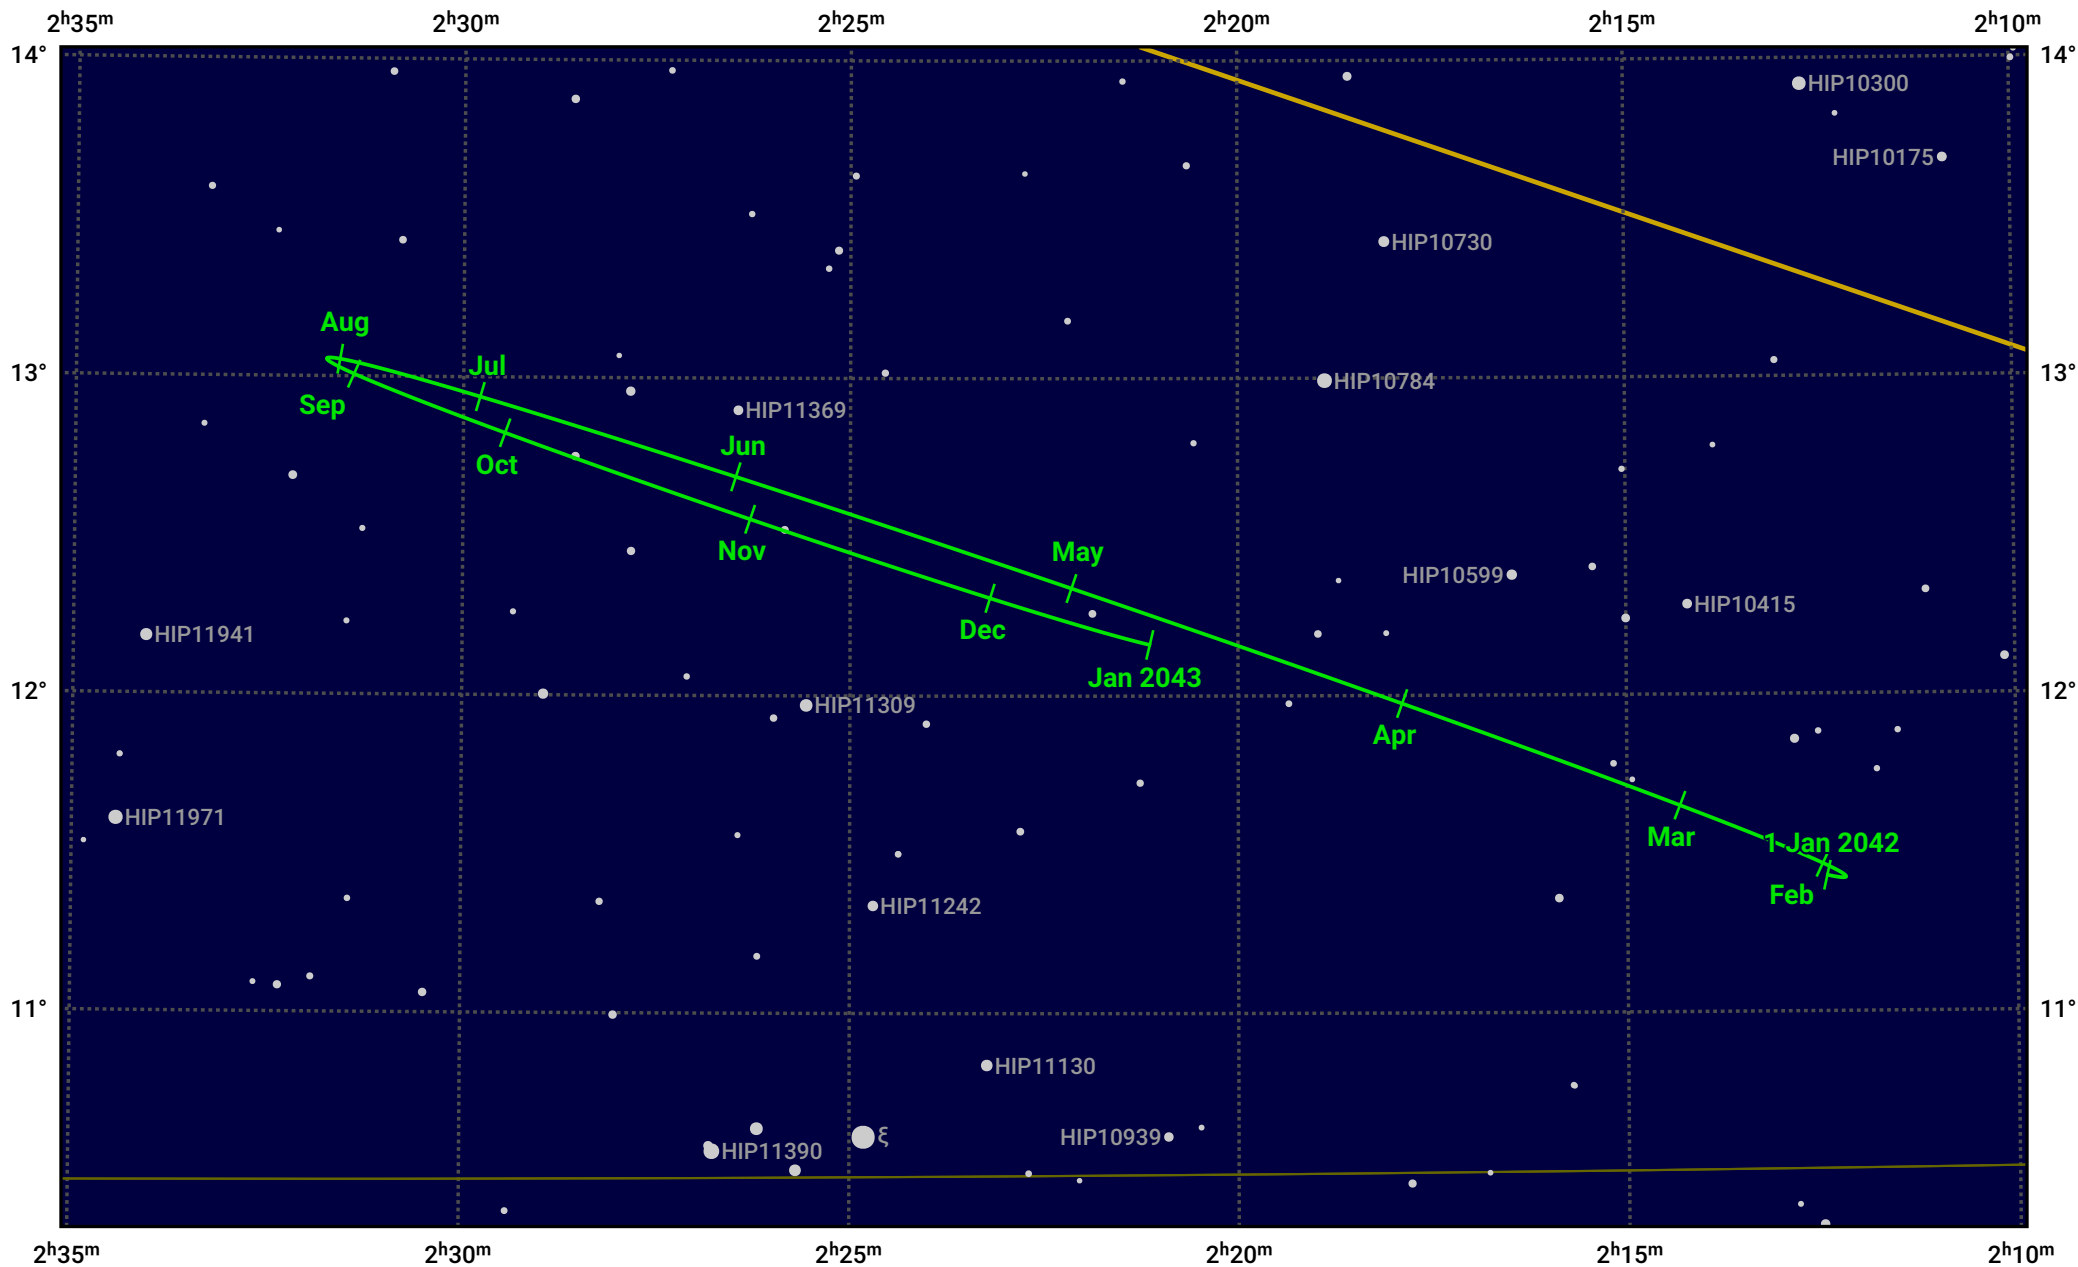

The path of Neptune in 2042

© Dominic Ford 2011–2023. Date markers placed at midnight UTC. Downloaded from <https://in-the-sky.org>

Magnitude scale: ● 10.0 ● 9.0 ● 8.0 ● 7.0 ● 6.0 ● 5.0

— Ecliptic Plane

- Galaxy
- Bright nebula
- Open cluster
- ⊕ Globular cluster

Date	Mag	Angular size
2042 Jan 1	7.8	2.3"
2042 Apr 1	7.9	2.2"
2042 Jul 1	7.9	2.3"
2042 Oct 1	7.8	2.4"
2043 Jan 1	7.8	2.3"