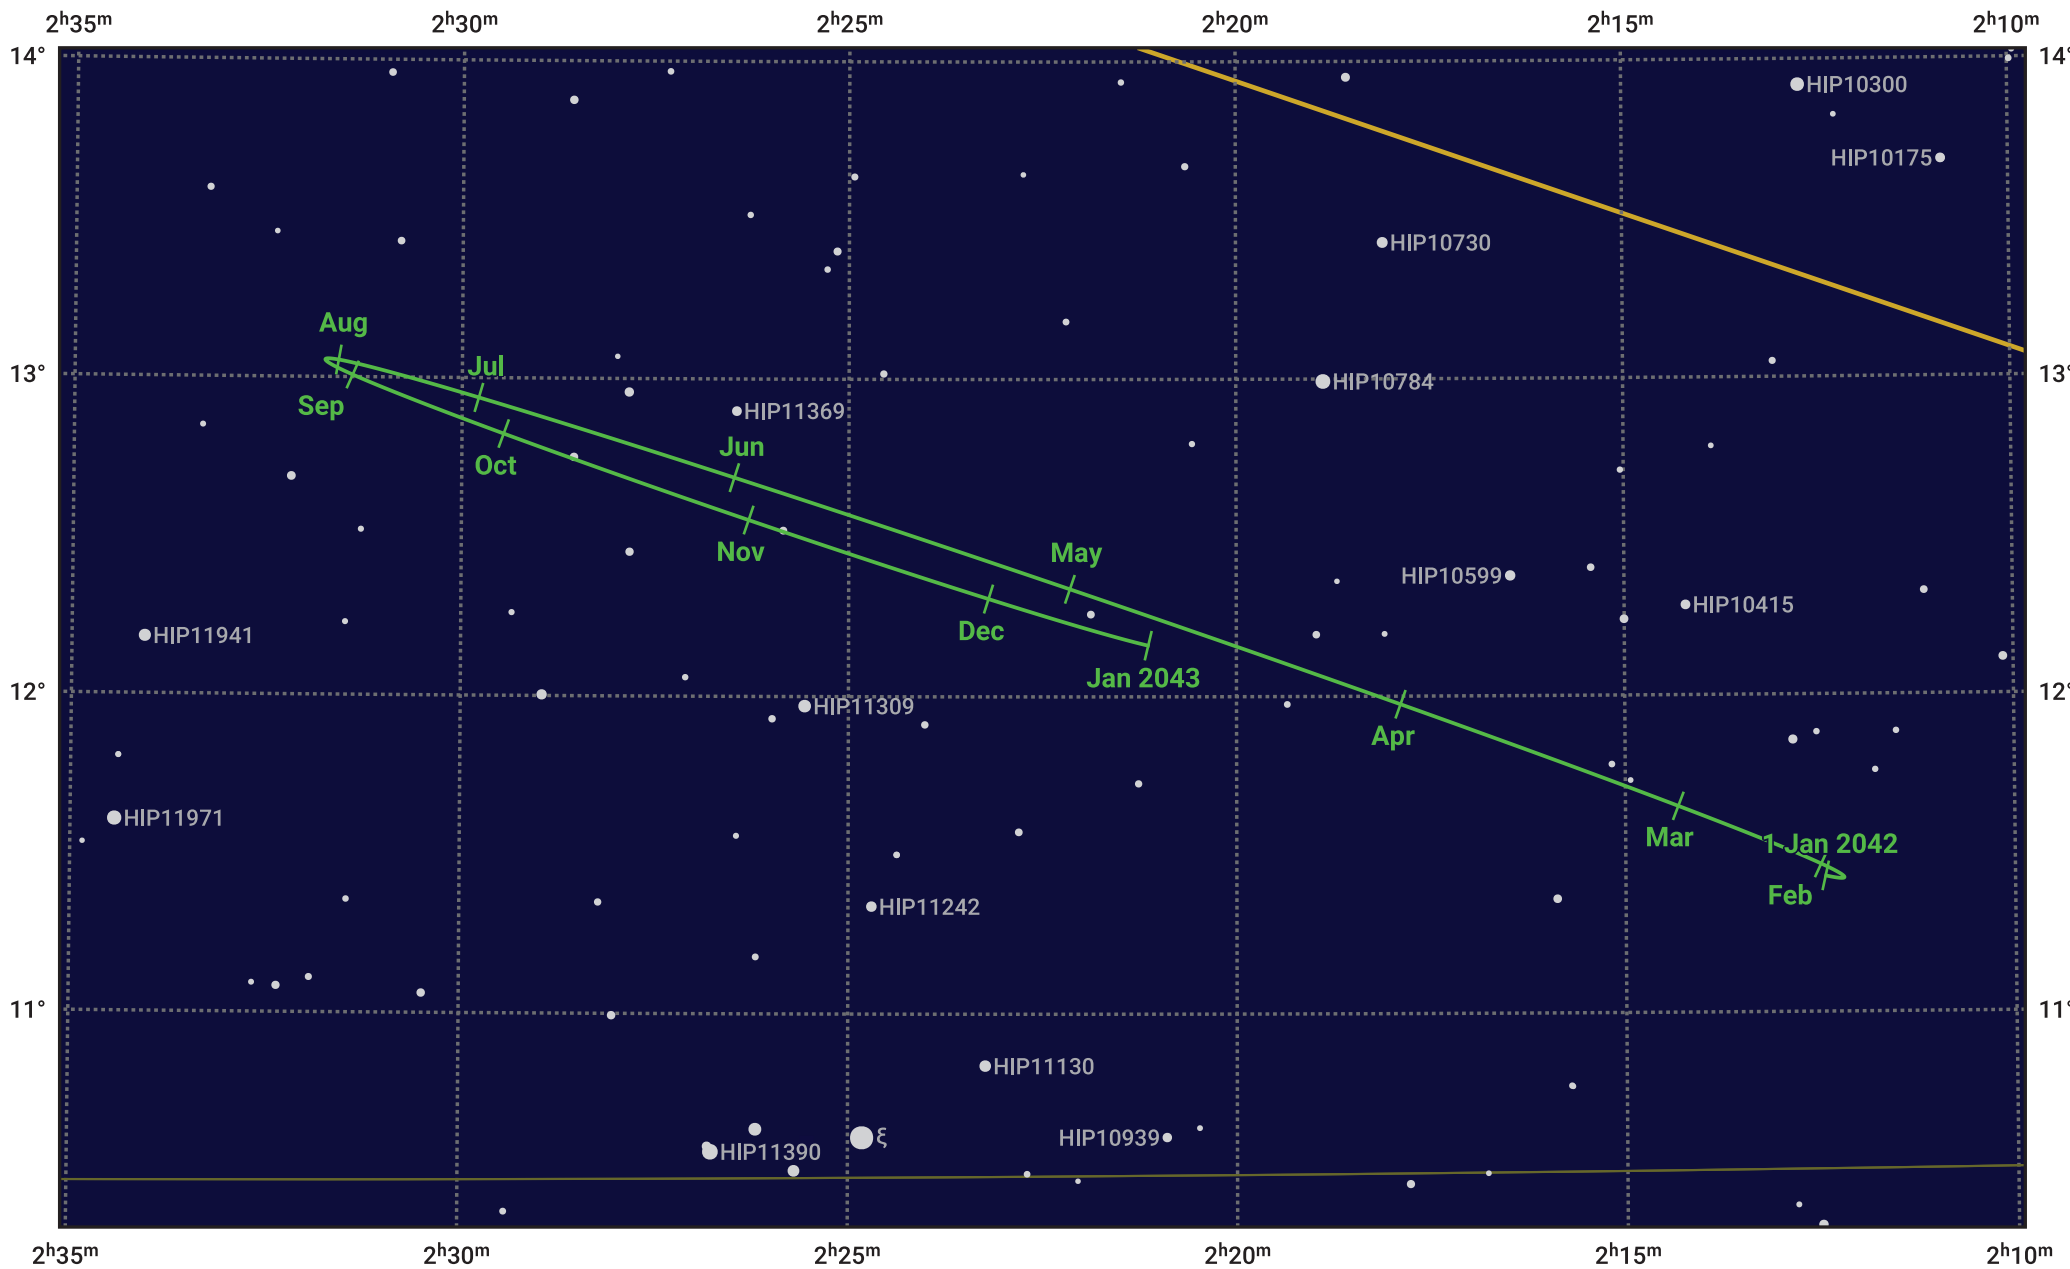

The path of Neptune in 2042

© Dominic Ford 2011–2024. Date markers placed at midnight UTC. Downloaded from <https://in-the-sky.org>

Magnitude scale: • 10.0 • 9.0 • 8.0 • 7.0 • 6.0 • 5.0

— Ecliptic Plane

Galaxy Bright nebula Open cluster Globular cluster

Date	Mag	Angular size
2042 Jan 1	7.8	2.3"
2042 Apr 1	7.9	2.2"
2042 Jul 1	7.9	2.3"
2042 Oct 1	7.8	2.4"
2043 Jan 1	7.8	2.3"