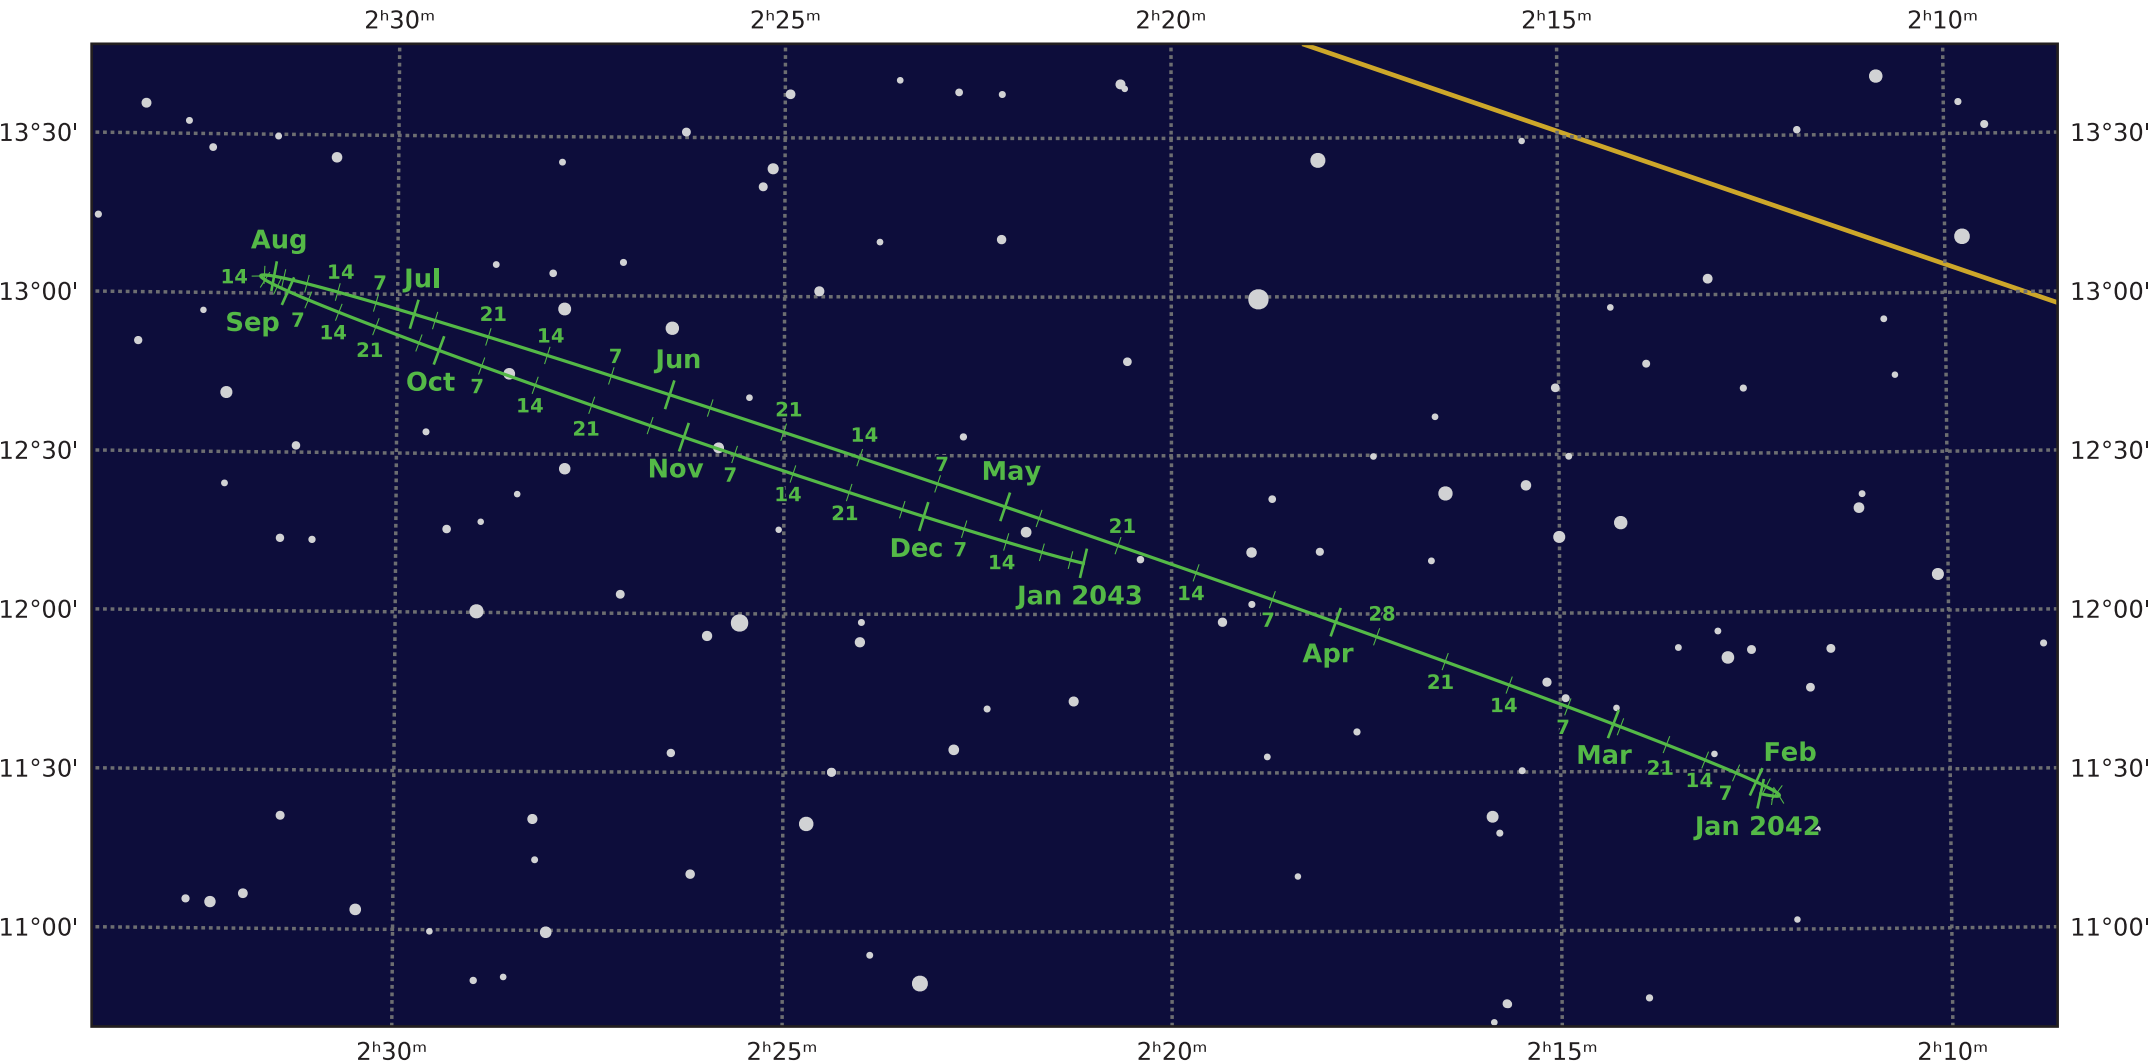

The path of Neptune in 2042

© Dominic Ford 2011–2020. Downloaded from <https://in-the-sky.org>

Magnitude scale: • 10.5 • 10.0 • 9.5 • 9.0 • 8.5 • 8.0 • 7.5 • 7.0 ● 6.5

— Ecliptic Plane — Galactic Plane