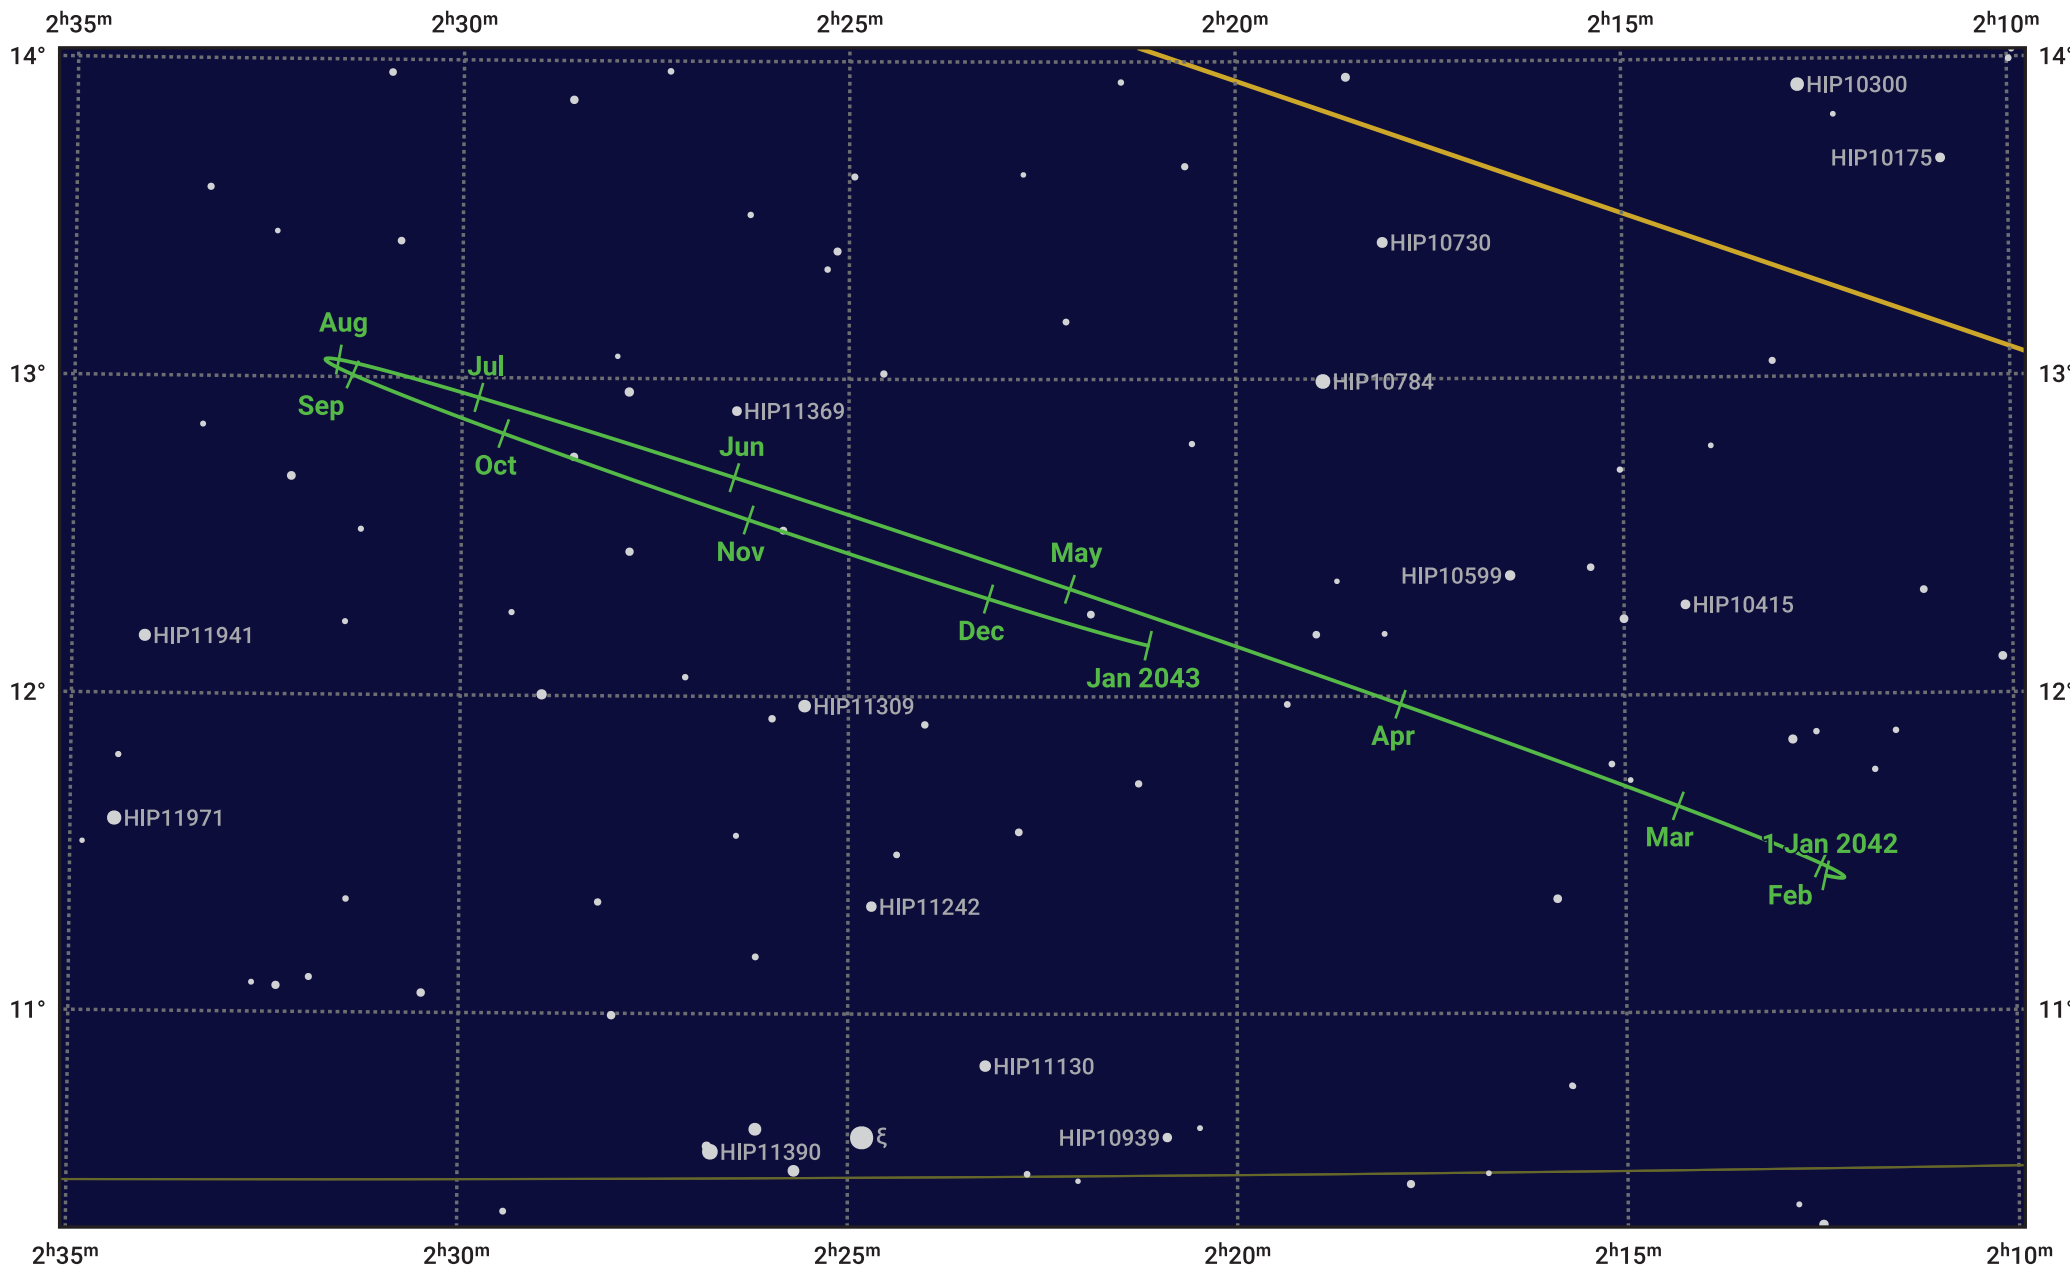

The path of Neptune in 2042

© Dominic Ford 2011–2023. Date markers placed at midnight UTC. Downloaded from <https://in-the-sky.org>

Magnitude scale: • 10.0 • 9.0 • 8.0 • 7.0 ● 6.0 ● 5.0

— Ecliptic Plane

- Galaxy
- Bright nebula
- Open cluster
- ⊕ Globular cluster

Date	Mag	Angular size
2042 Jan 1	7.8	2.3"
2042 Apr 1	7.9	2.2"
2042 Jul 1	7.9	2.3"
2042 Oct 1	7.8	2.4"
2043 Jan 1	7.8	2.3"