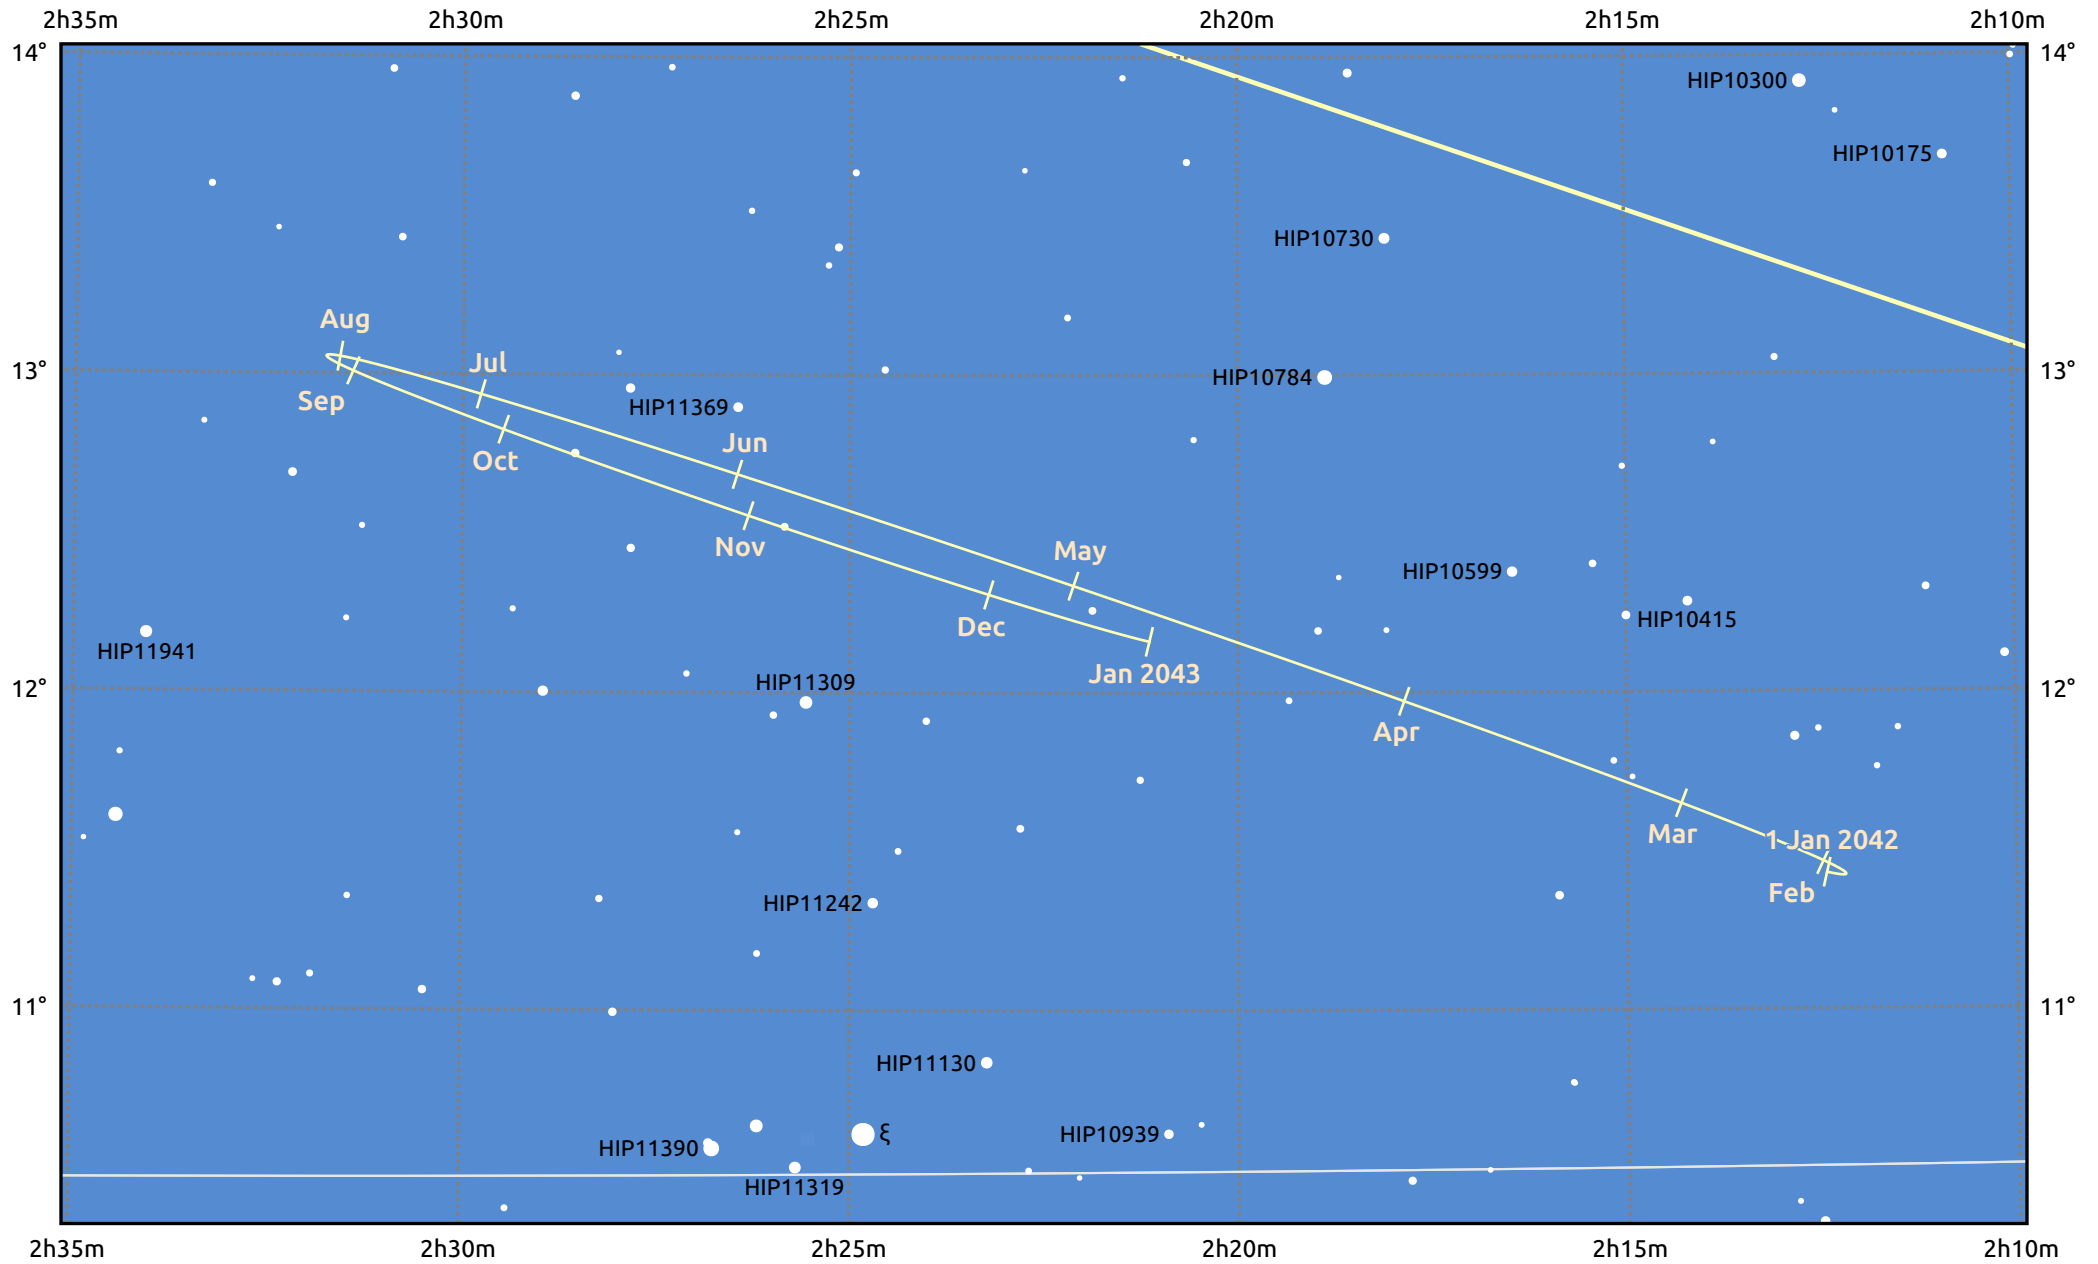

# The path of Neptune in 2042

© Dominic Ford 2011–2025. Date markers placed at midnight UTC. Downloaded from <https://in-the-sky.org>

Magnitude scale:  10.0  9.0  8.0  7.0  6.0  5.0

Ecliptic Plane

Galaxy  Bright nebula  Open cluster  Globular cluster  Planetary nebula

Date	Mag	Angular size
2042 Jan 1	7.8	2.3"
2042 Apr 1	7.9	2.2"
2042 Jul 1	7.9	2.3"
2042 Oct 1	7.8	2.4"
2043 Jan 1	7.8	2.3"