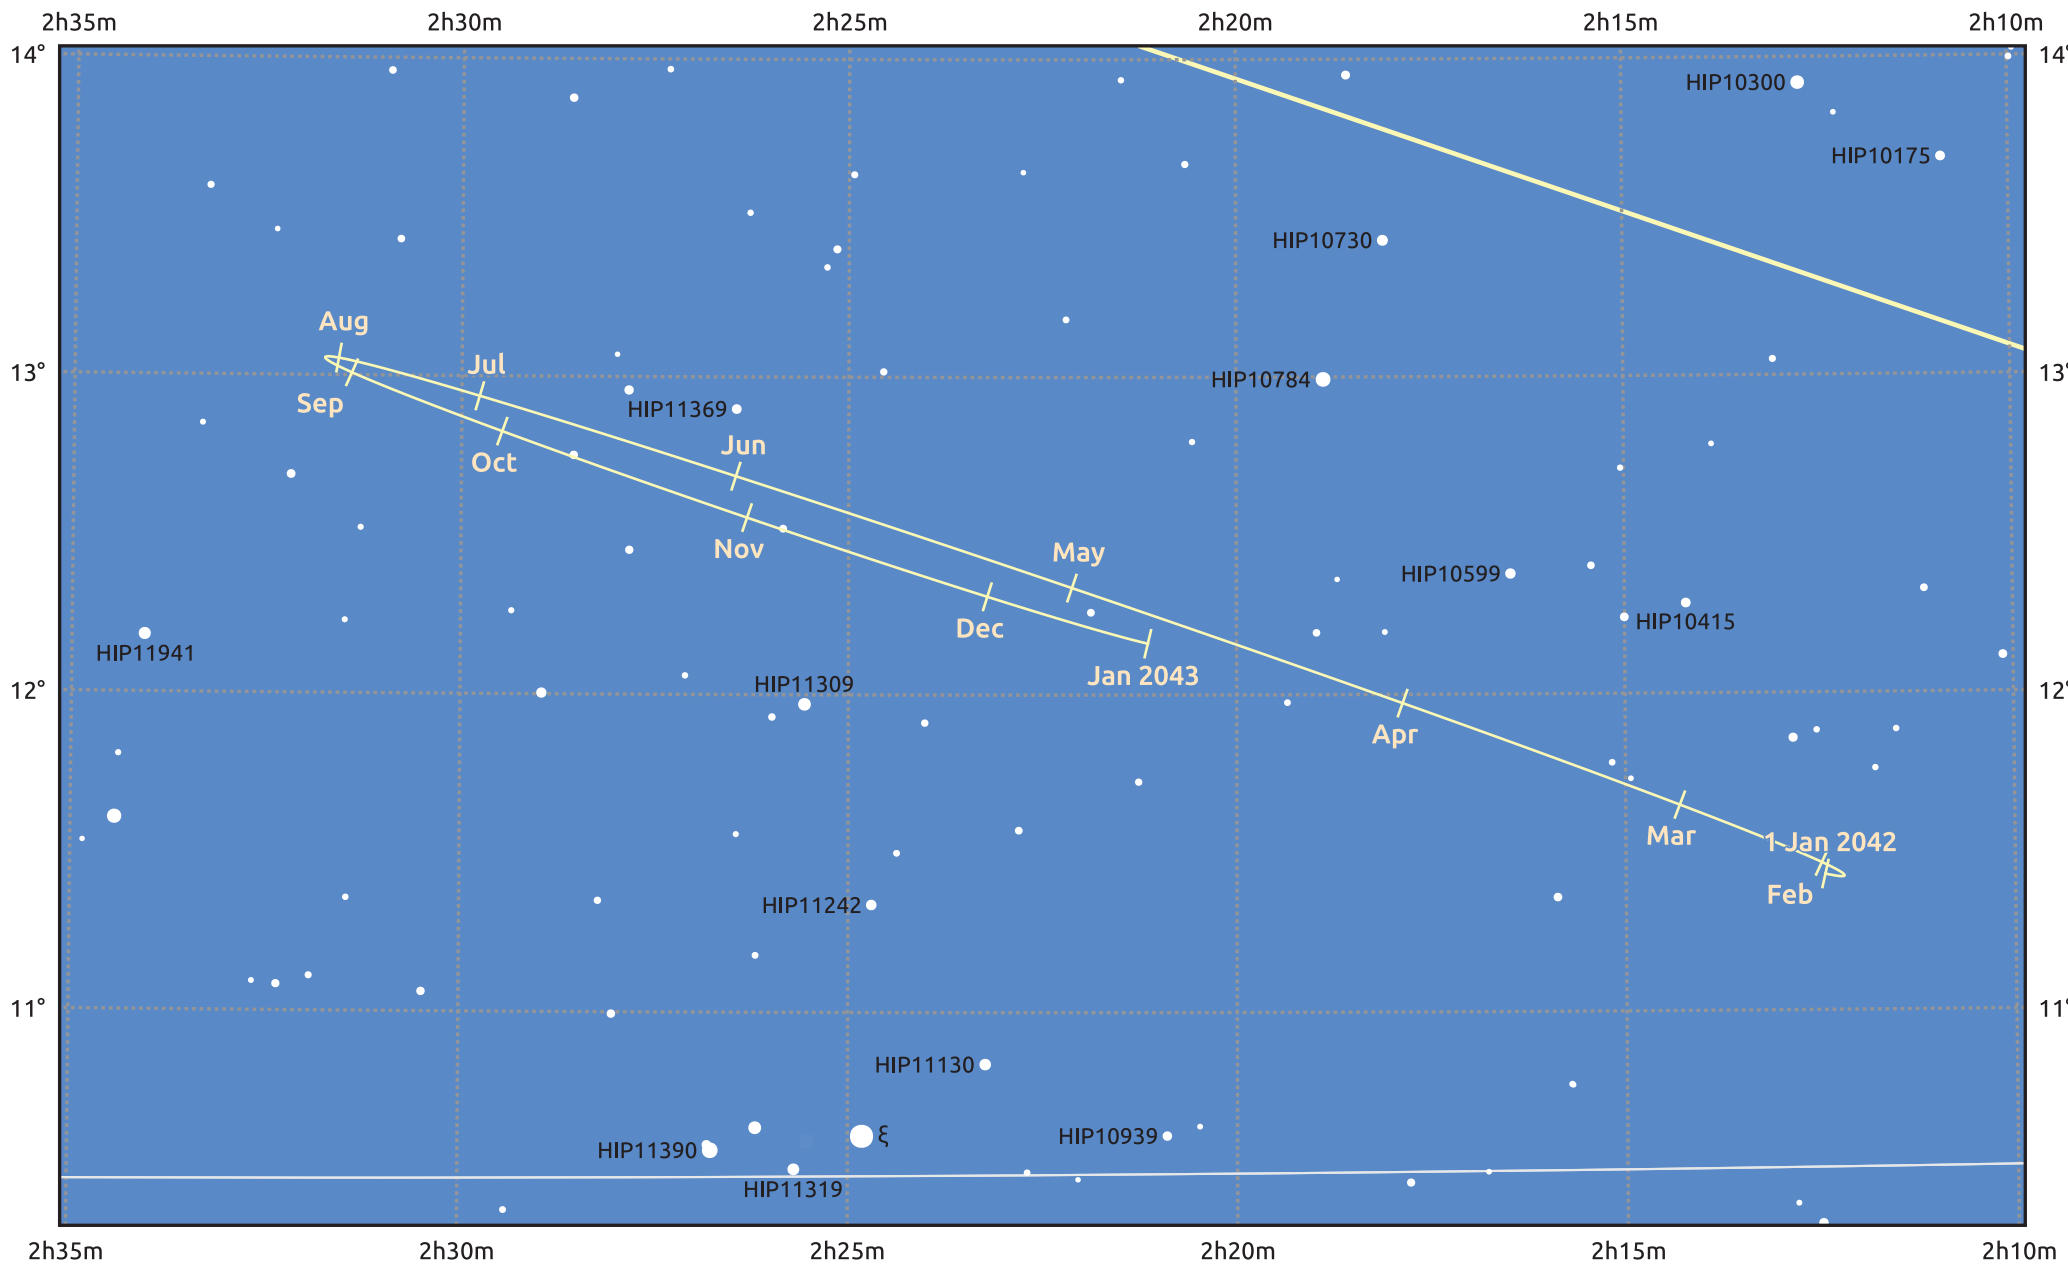

The path of Neptune in 2042

© Dominic Ford 2011–2025. Date markers placed at midnight UTC. Downloaded from <https://in-the-sky.org>

Magnitude scale: • 10.0 • 9.0 • 8.0 • 7.0 • 6.0 ● 5.0

— Ecliptic Plane

Galaxy Bright nebula Open cluster Globular cluster Planetary nebula

Date	Mag	Angular size
2042 Jan 1	7.8	2.3"
2042 Apr 1	7.9	2.2"
2042 Jul 1	7.9	2.3"
2042 Oct 1	7.8	2.4"
2043 Jan 1	7.8	2.3"