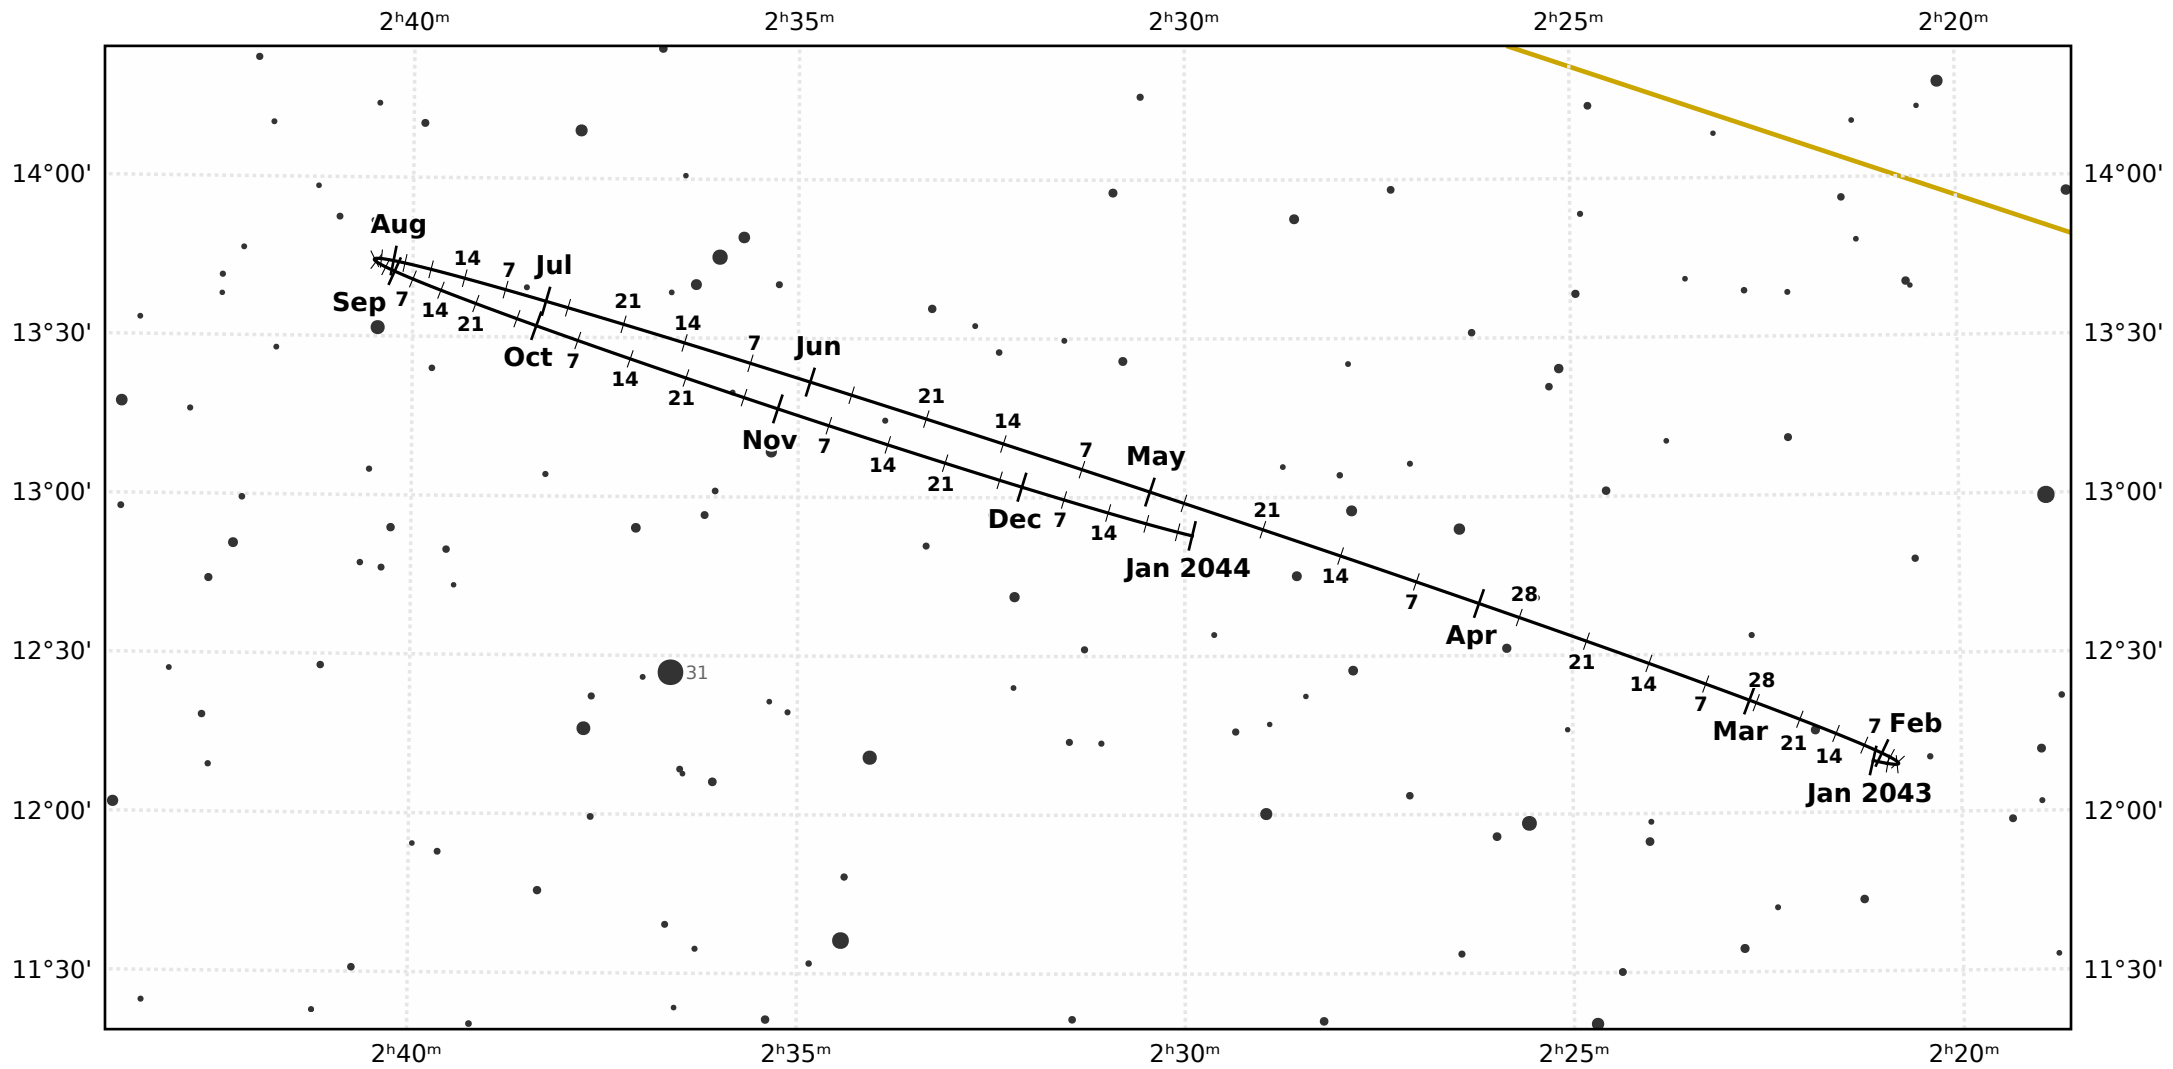

The path of Neptune in 2043

© Dominic Ford 2011-2020. Downloaded from <https://in-the-sky.org>

Magnitude scale: •10.5 •10.0 •9.5 •9.0 •8.5 •8.0 •7.5 •7.0 •6.5 •6.0 •5.5

— The Equator

— Ecliptic Plane

— Galactic Plane