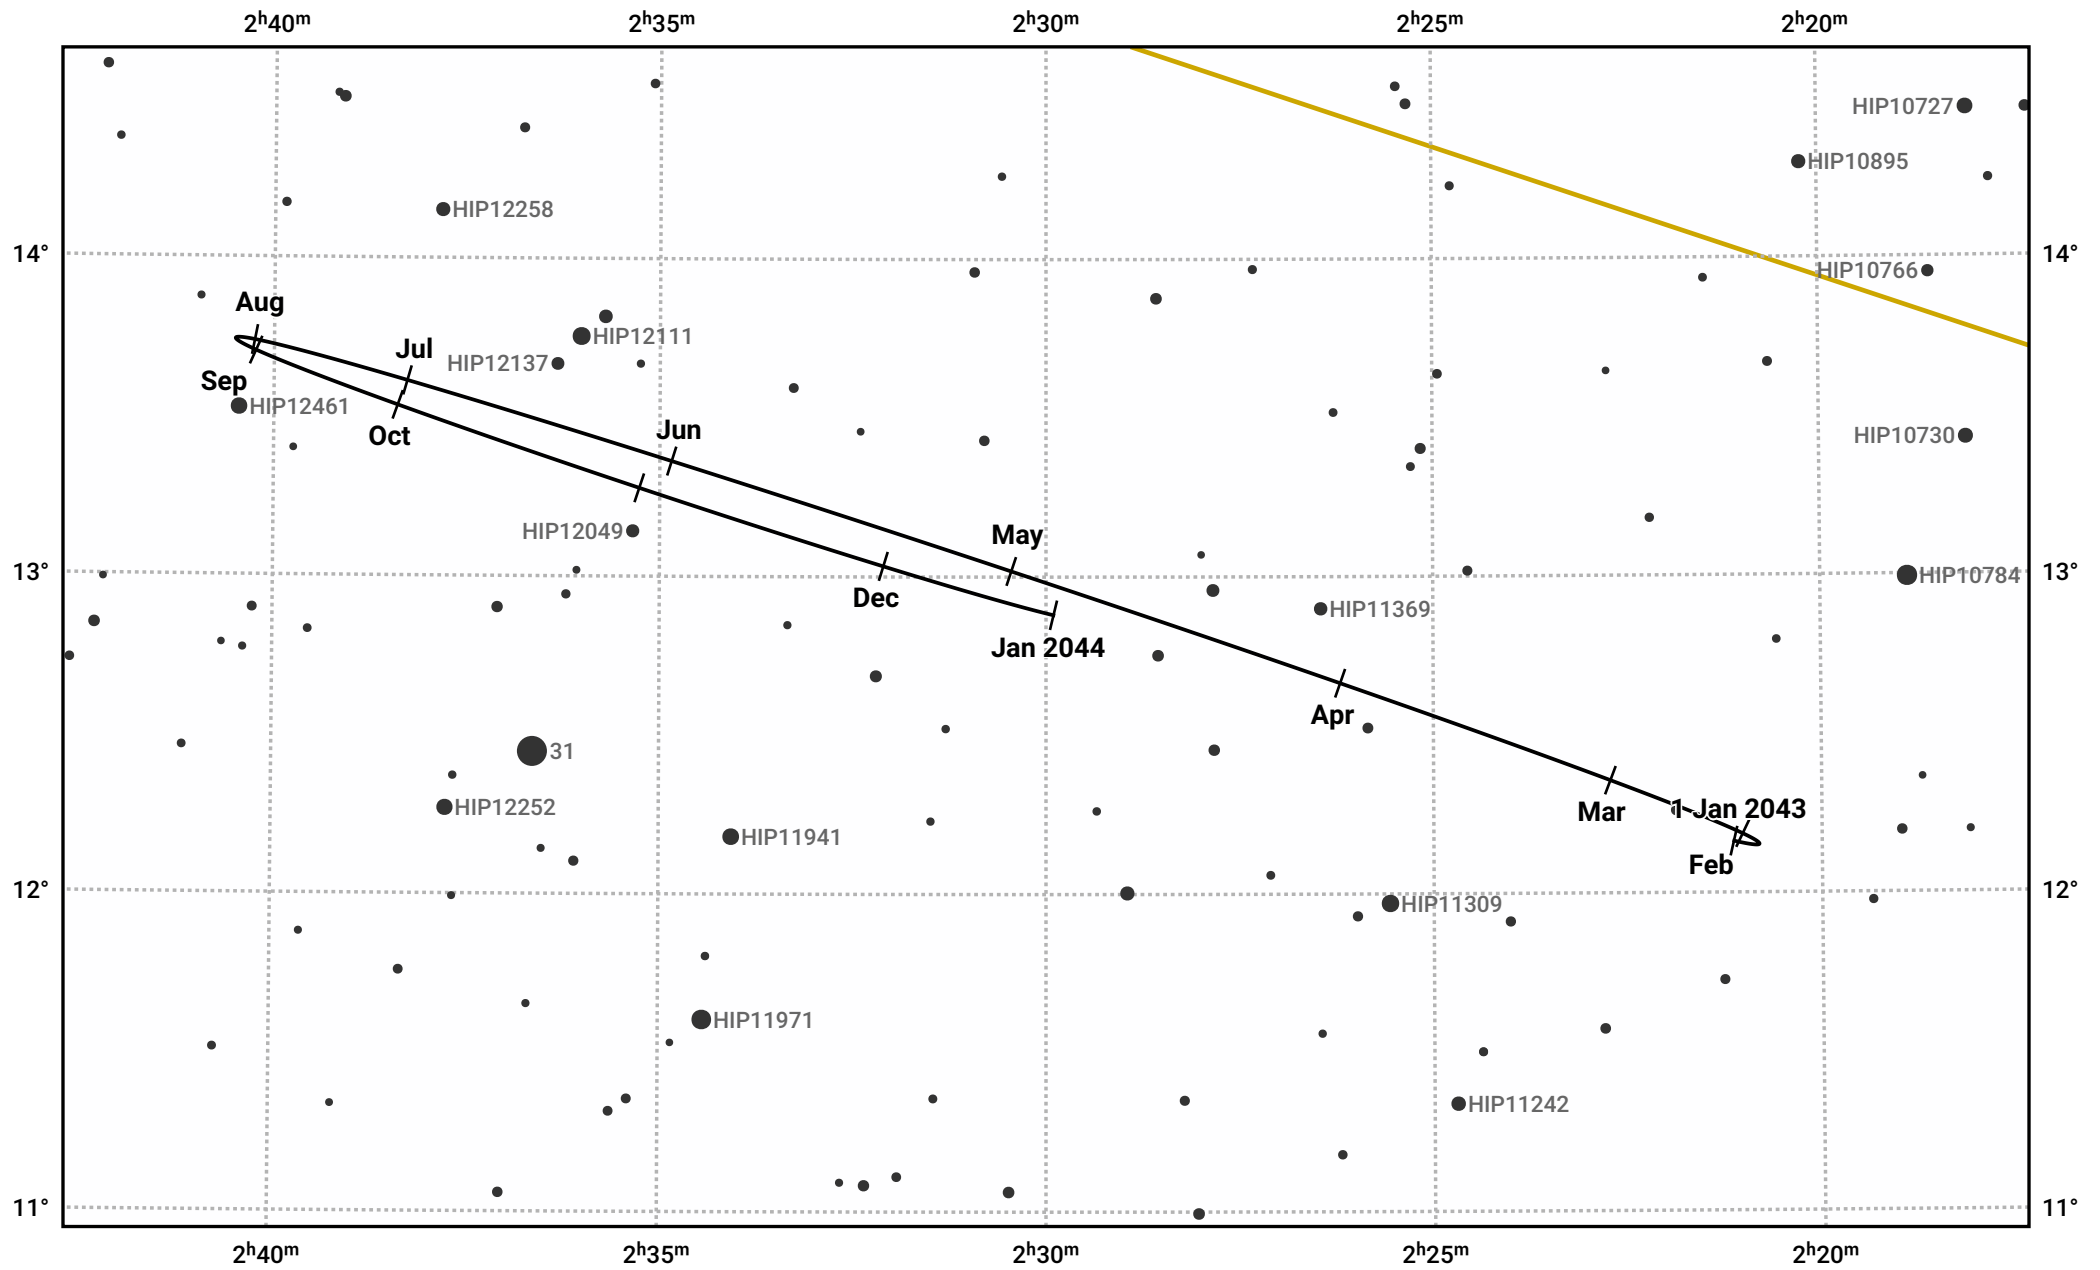

The path of Neptune in 2043

© Dominic Ford 2011–2023. Date markers placed at midnight UTC. Downloaded from <https://in-the-sky.org>

Magnitude scale: • 10.0 • 9.0 • 8.0 • 7.0 ● 6.0 ●● 5.0

— Ecliptic Plane

● Galaxy ■ Bright nebula ● Open cluster ⊕ Globular cluster

Date	Mag	Angular size
2043 Jan 1	7.8	2.3"
2043 Apr 1	7.9	2.2"
2043 Jul 1	7.9	2.3"
2043 Oct 1	7.8	2.4"
2044 Jan 1	7.8	2.3"