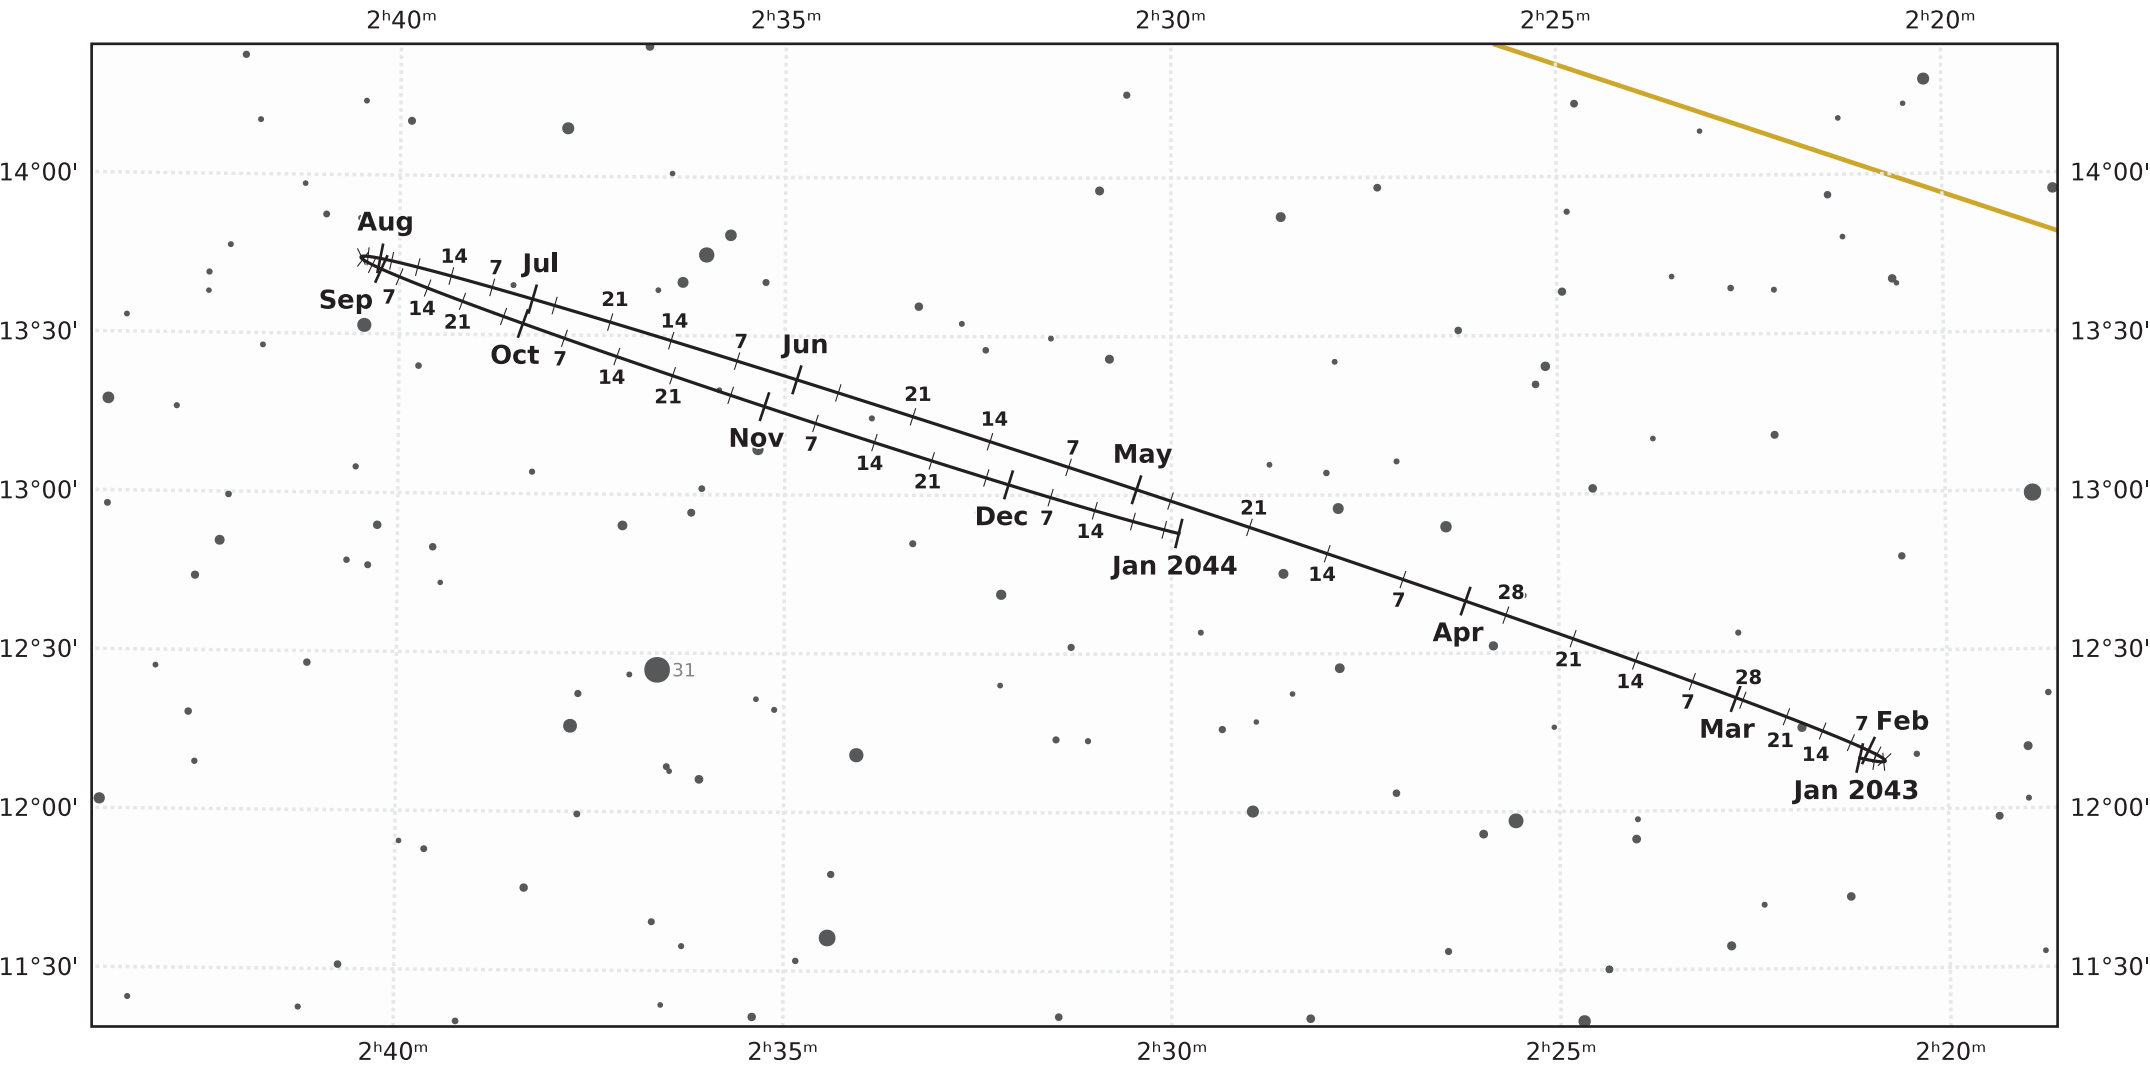

The path of Neptune in 2043

© Dominic Ford 2011–2020. Downloaded from <https://in-the-sky.org>

Magnitude scale: •10.5 •10.0 •9.5 •9.0 •8.5 •8.0 •7.5 •7.0 •6.5 ●6.0 ●5.5

— The Equator — Ecliptic Plane — Galactic Plane