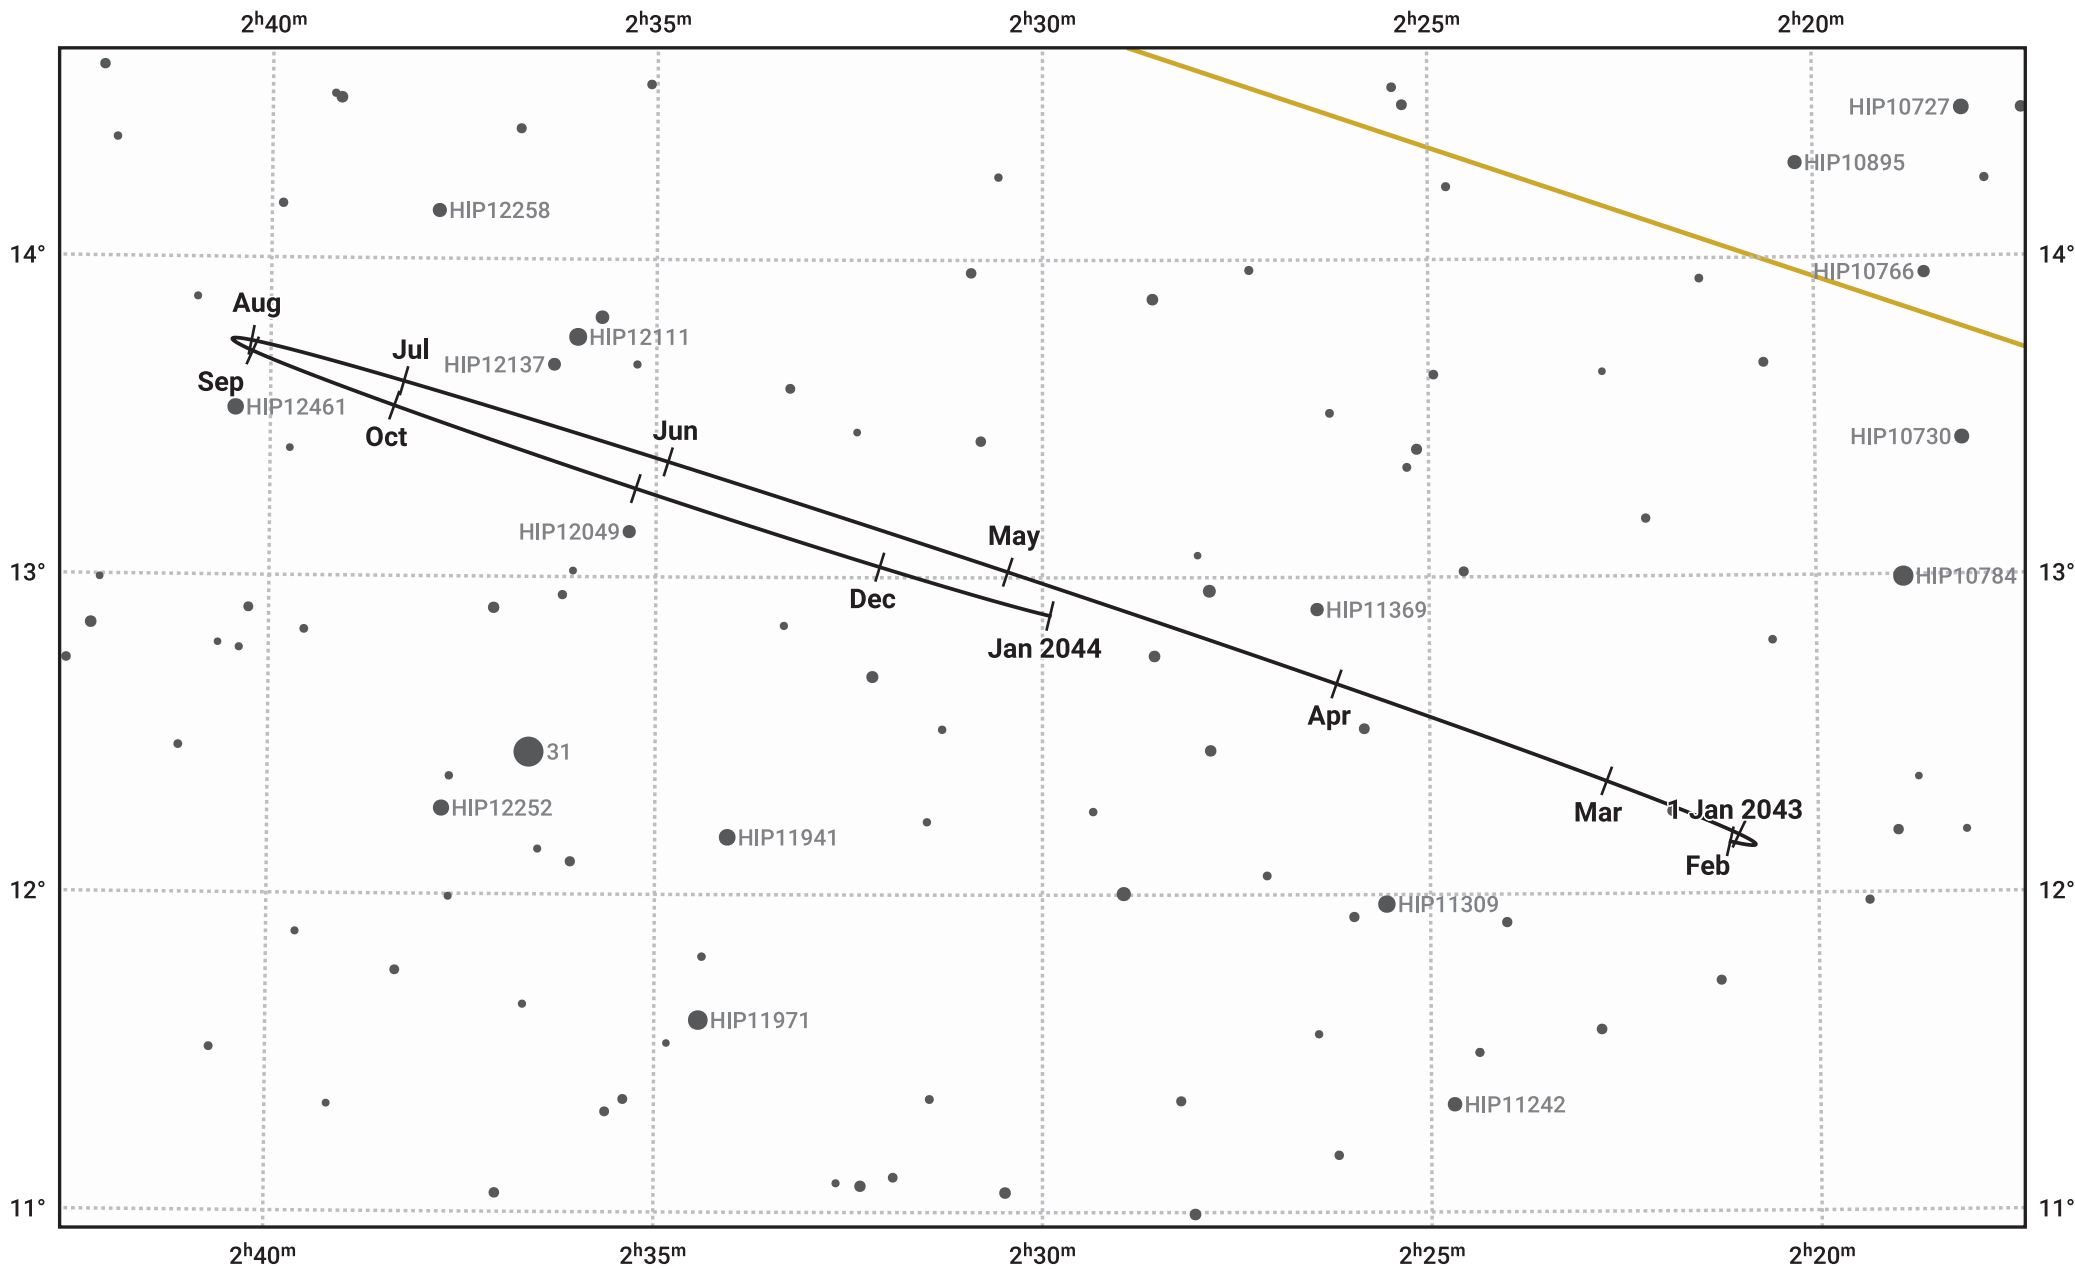

The path of Neptune in 2043

© Dominic Ford 2011–2023. Date markers placed at midnight UTC. Downloaded from <https://in-the-sky.org>

Magnitude scale: • 10.0 • 9.0 • 8.0 • 7.0 • 6.0 • 5.0

— Ecliptic Plane

- Galaxy
- Bright nebula
- Open cluster
- ⊕ Globular cluster

Date	Mag	Angular size
2043 Jan 1	7.8	2.3"
2043 Apr 1	7.9	2.2"
2043 Jul 1	7.9	2.3"
2043 Oct 1	7.8	2.4"
2044 Jan 1	7.8	2.3"