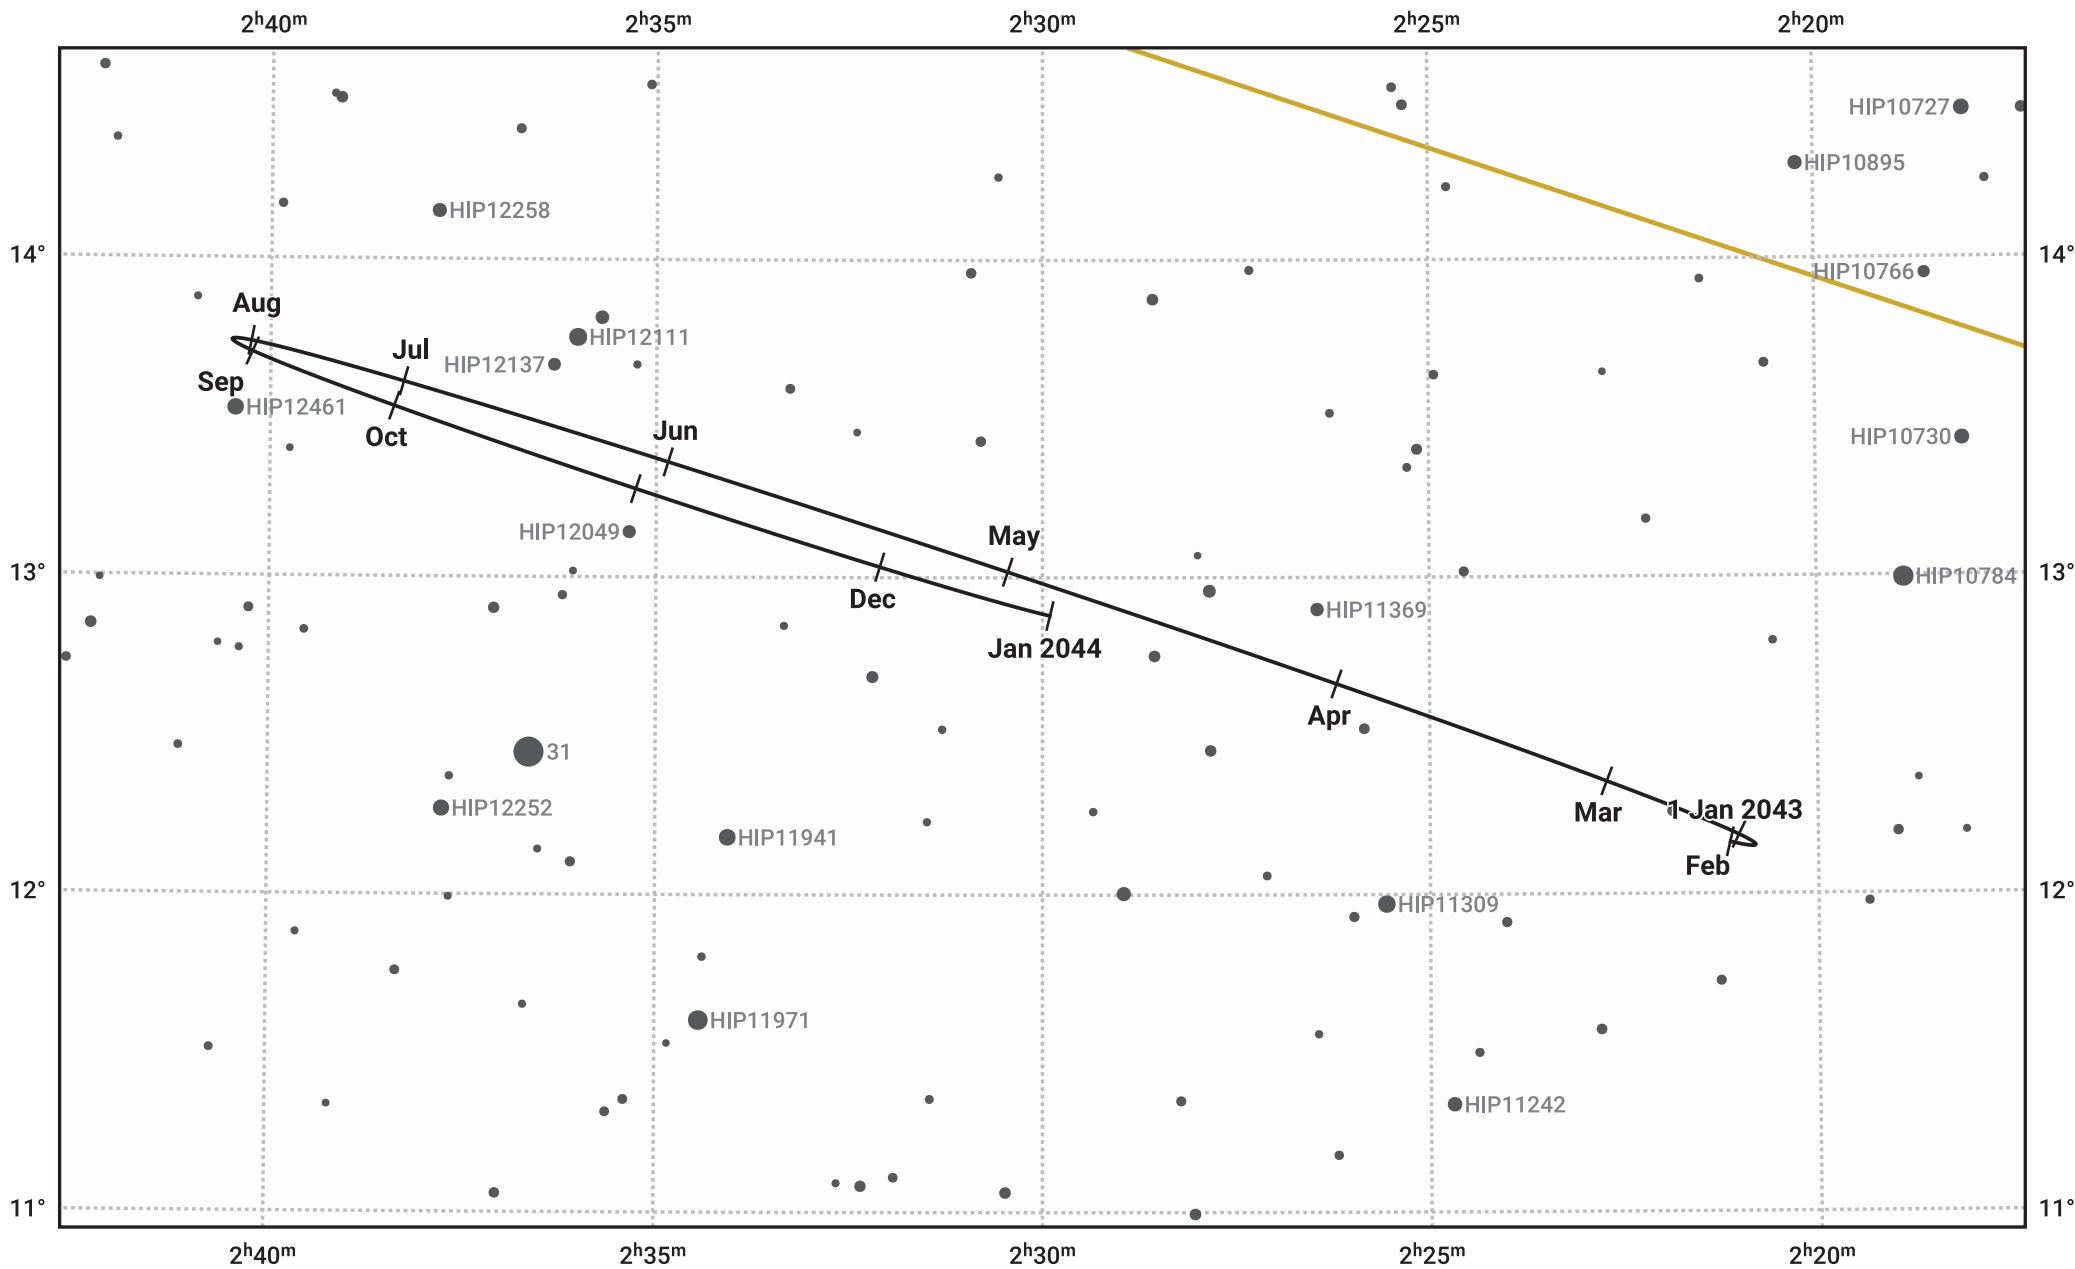

# The path of Neptune in 2043

© Dominic Ford 2011–2024. Date markers placed at midnight UTC. Downloaded from <https://in-the-sky.org>

Magnitude scale: • 10.0 • 9.0 • 8.0 • 7.0 • 6.0 • 5.0

— Ecliptic Plane

- Galaxy
- Bright nebula
- Open cluster
- ⊕ Globular cluster

Date	Mag	Angular size
2043 Jan 1	7.8	2.3"
2043 Apr 1	7.9	2.2"
2043 Jul 1	7.9	2.3"
2043 Oct 1	7.8	2.4"
2044 Jan 1	7.8	2.3"