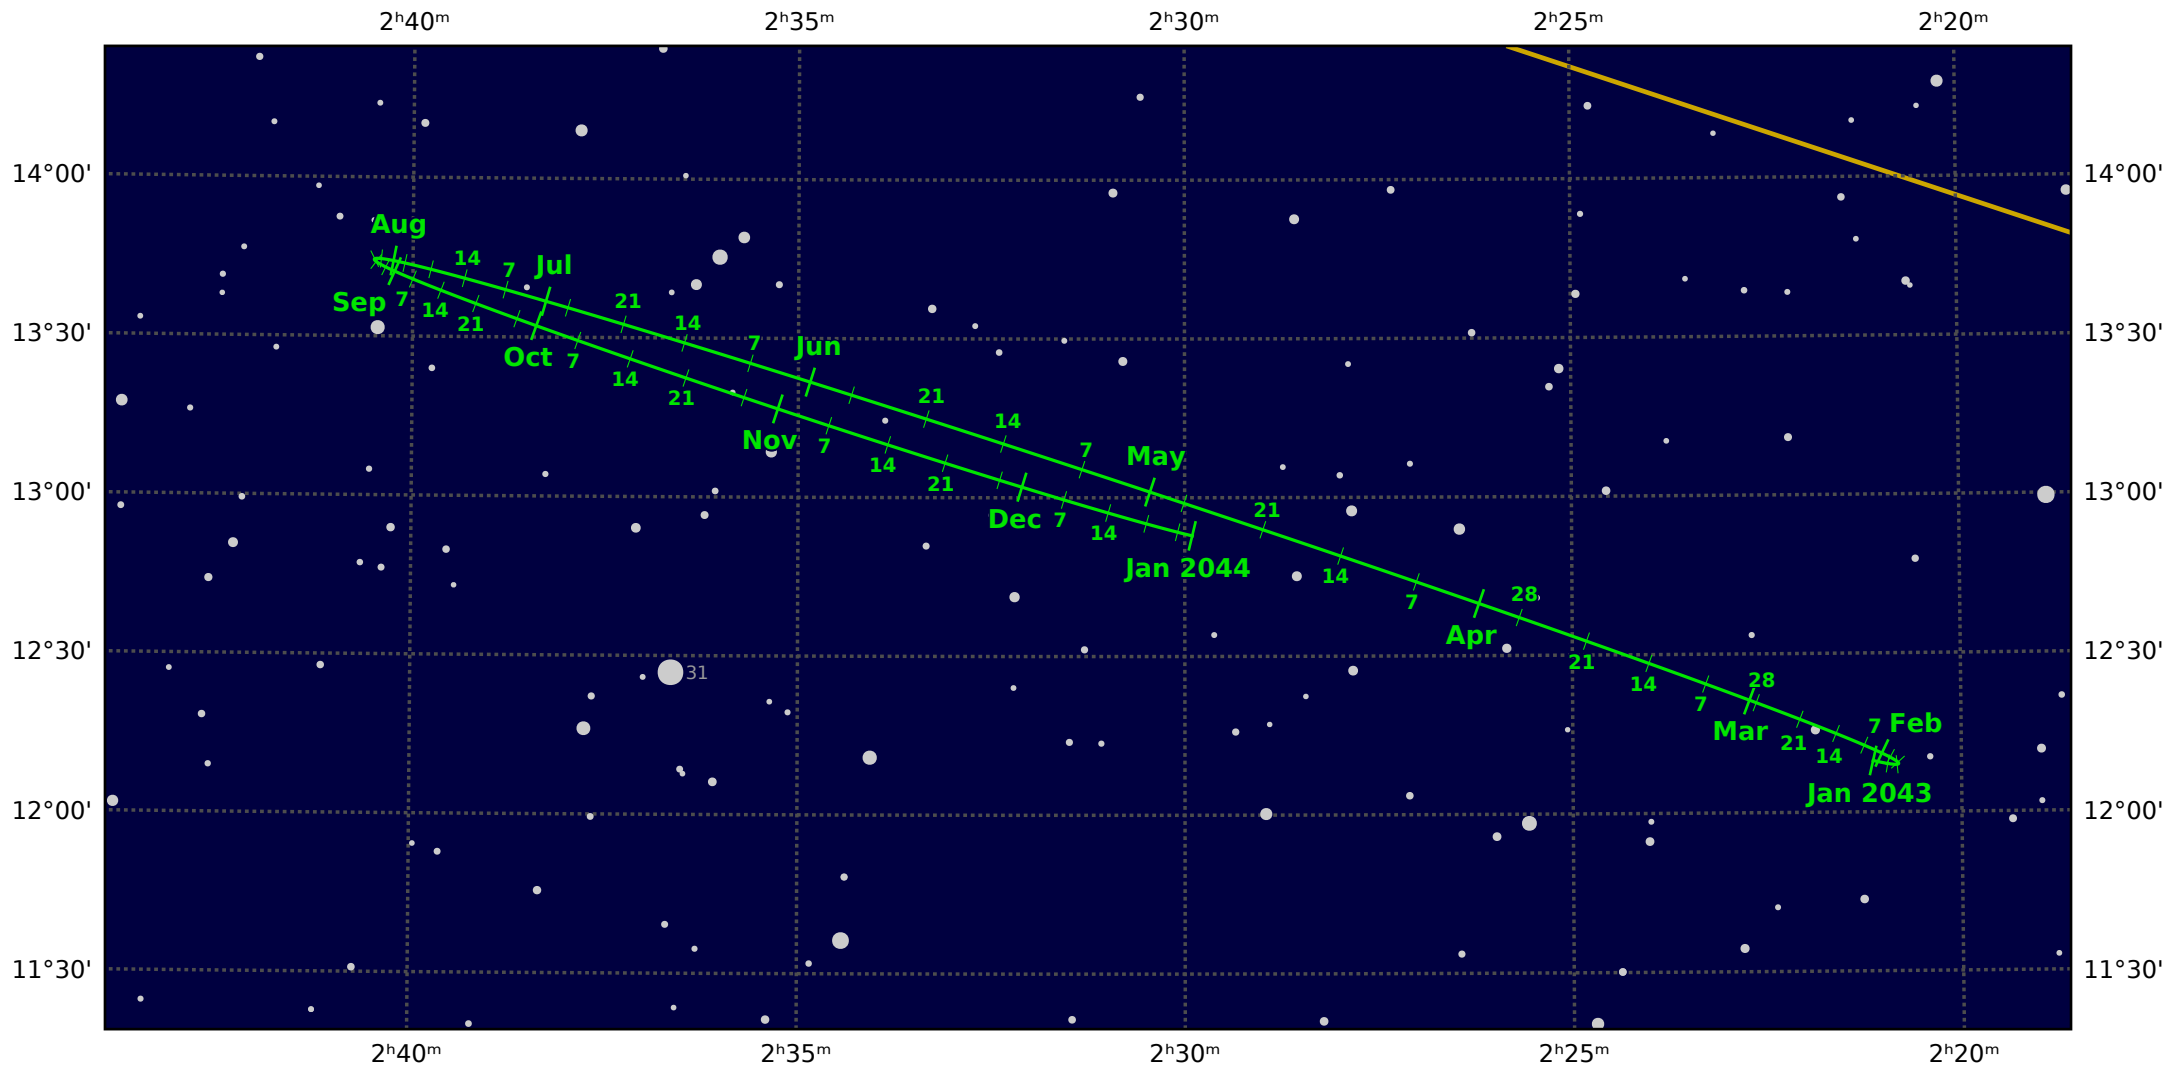

The path of Neptune in 2043

© Dominic Ford 2011-2020. Downloaded from <https://in-the-sky.org>

Magnitude scale: •10.5 •10.0 •9.5 •9.0 •8.5 •8.0 •7.5 •7.0 •6.5 ●6.0 ●5.5

— Ecliptic Plane — Galactic Plane