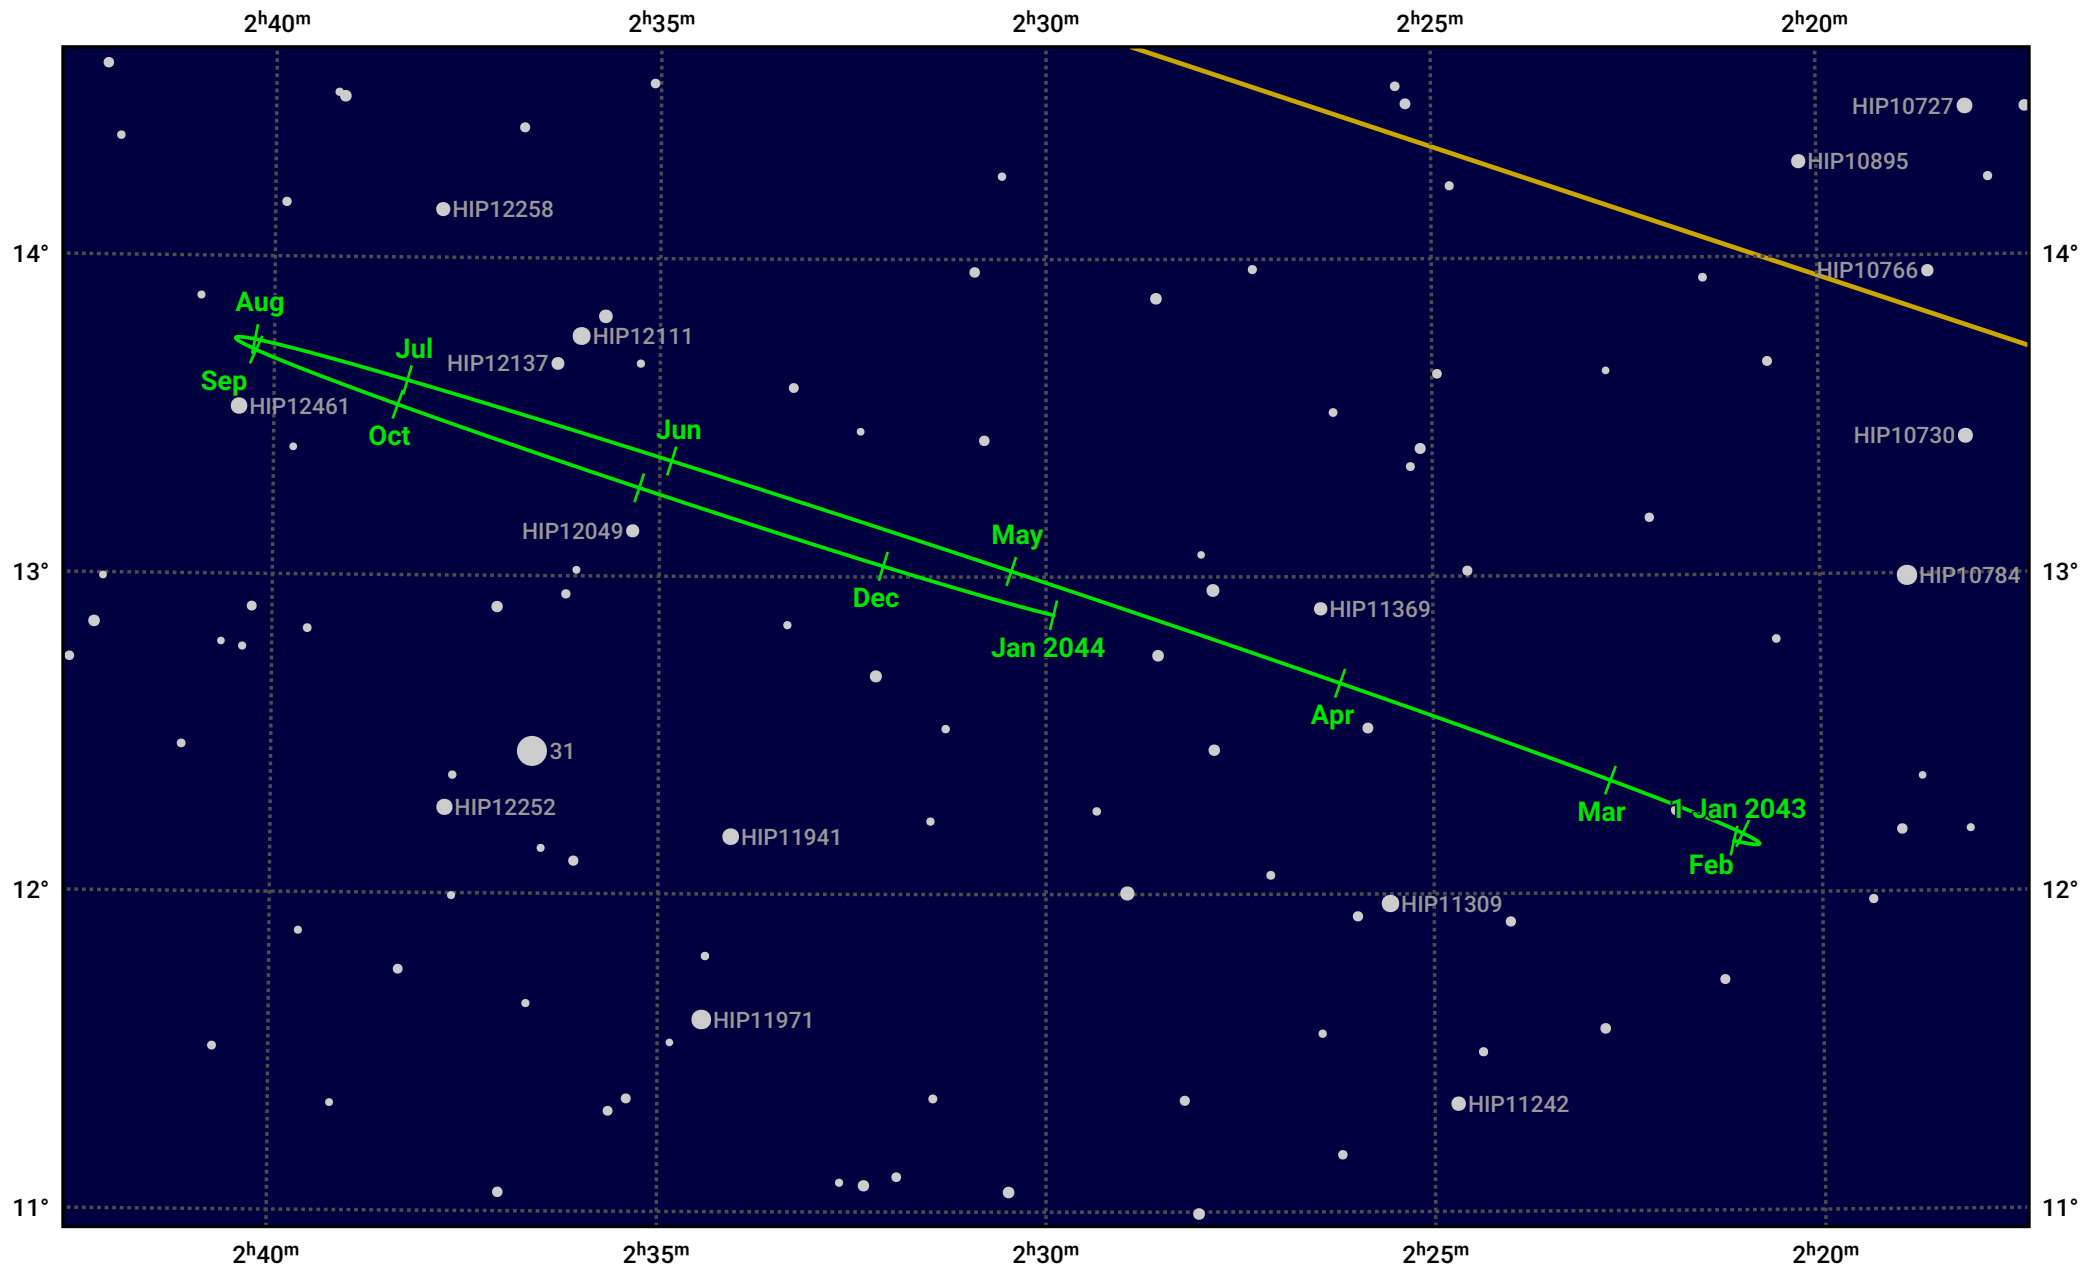

The path of Neptune in 2043

© Dominic Ford 2011–2023. Date markers placed at midnight UTC. Downloaded from <https://in-the-sky.org>

Magnitude scale: • 10.0 • 9.0 • 8.0 • 7.0 ● 6.0 ●● 5.0

— Ecliptic Plane

● Galaxy ■ Bright nebula ● Open cluster ● Globular cluster

Date	Mag	Angular size
2043 Jan 1	7.8	2.3"
2043 Apr 1	7.9	2.2"
2043 Jul 1	7.9	2.3"
2043 Oct 1	7.8	2.4"
2044 Jan 1	7.8	2.3"