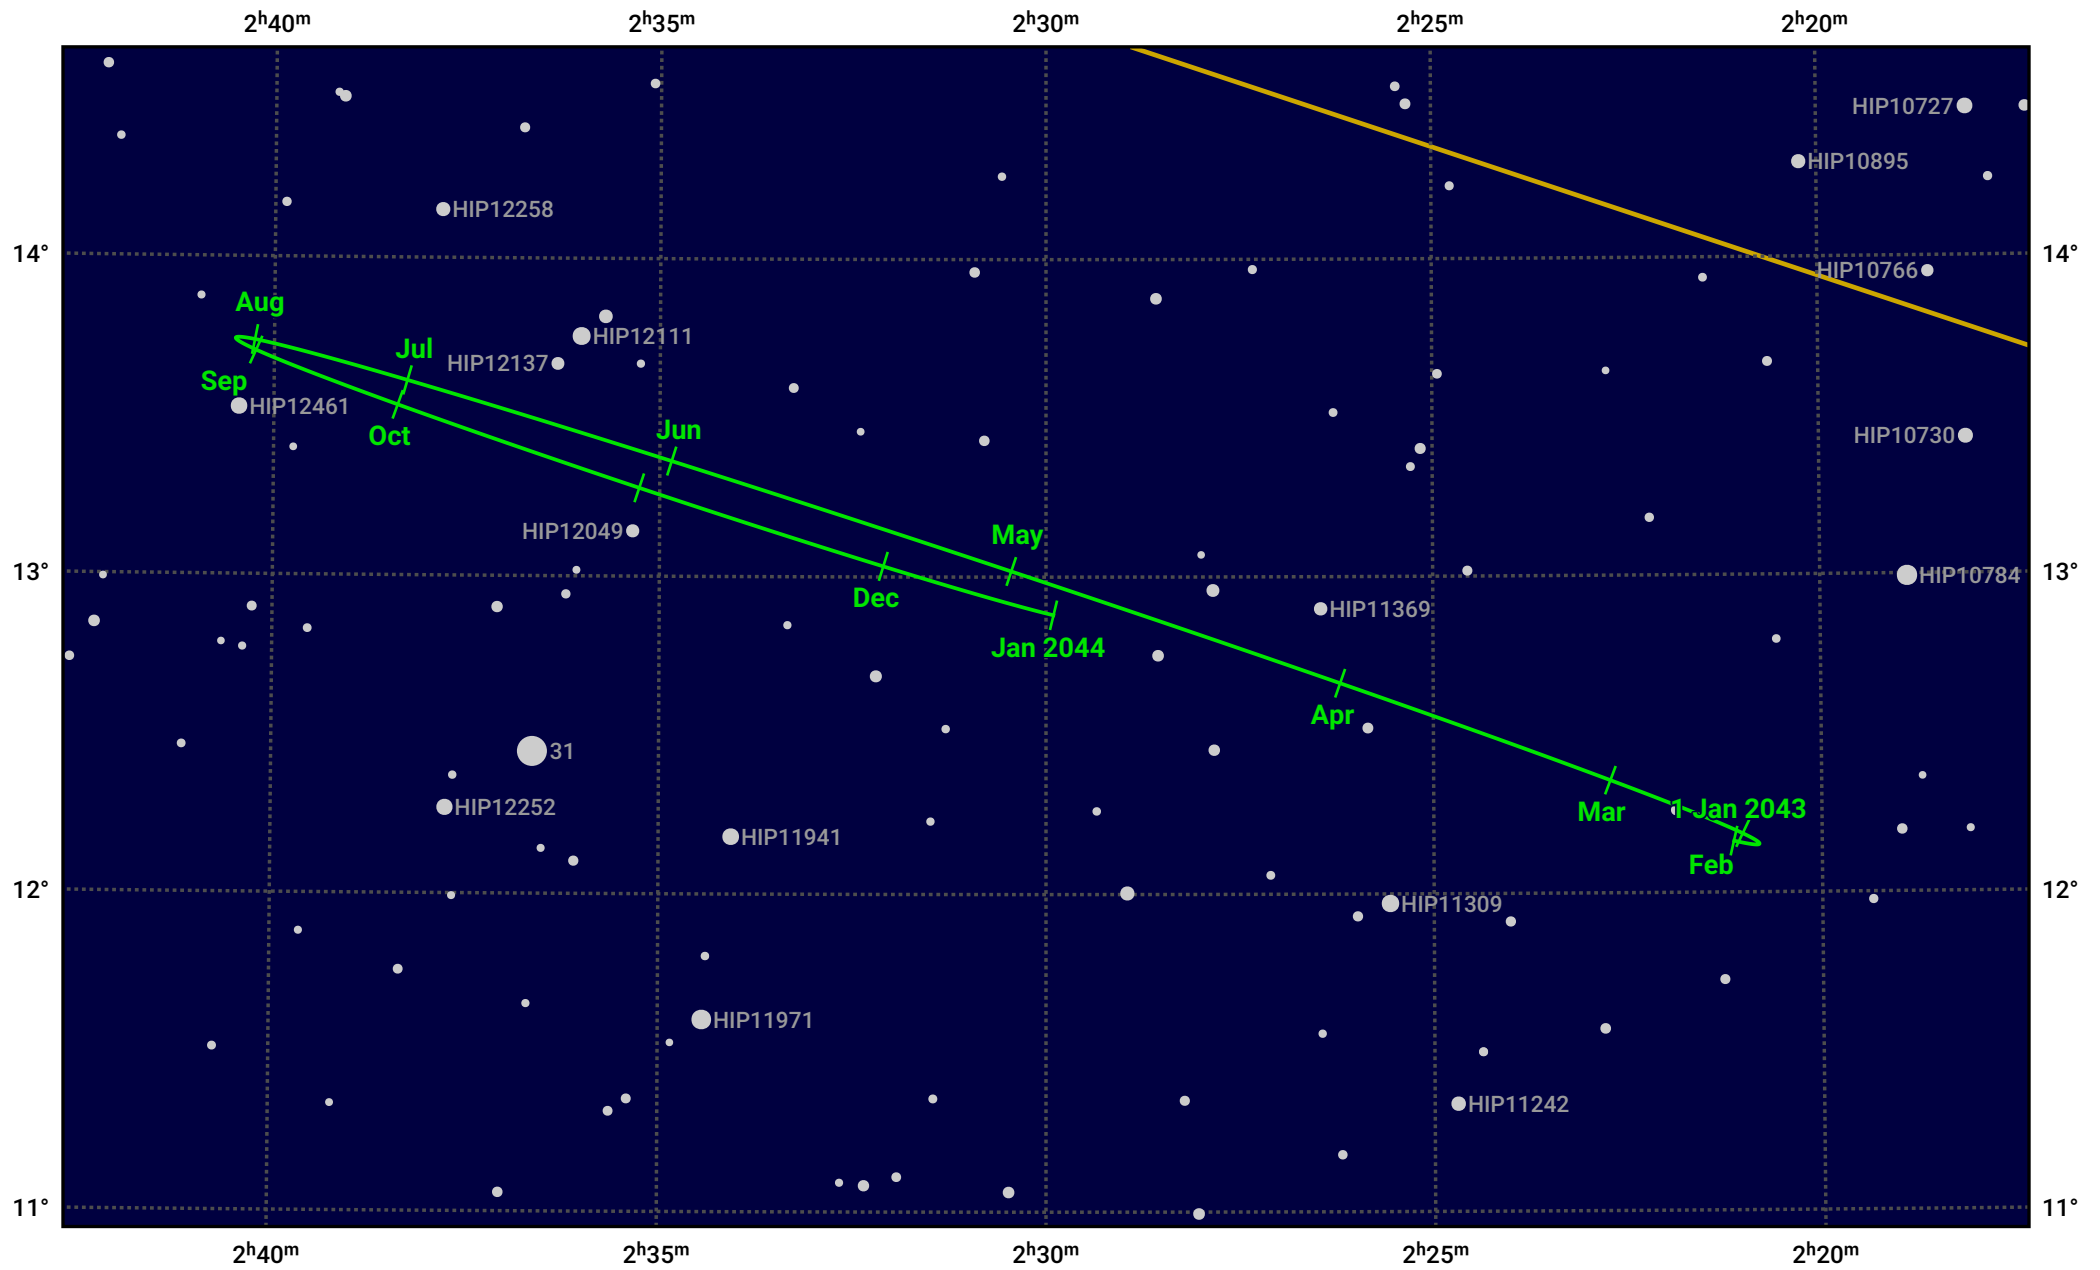

# The path of Neptune in 2043

© Dominic Ford 2011–2024. Date markers placed at midnight UTC. Downloaded from <https://in-the-sky.org>

Magnitude scale: • 10.0 • 9.0 • 8.0 • 7.0 • 6.0 • 5.0

— Ecliptic Plane

Galaxy Bright nebula Open cluster Globular cluster

Date	Mag	Angular size
2043 Jan 1	7.8	2.3"
2043 Apr 1	7.9	2.2"
2043 Jul 1	7.9	2.3"
2043 Oct 1	7.8	2.4"
2044 Jan 1	7.8	2.3"