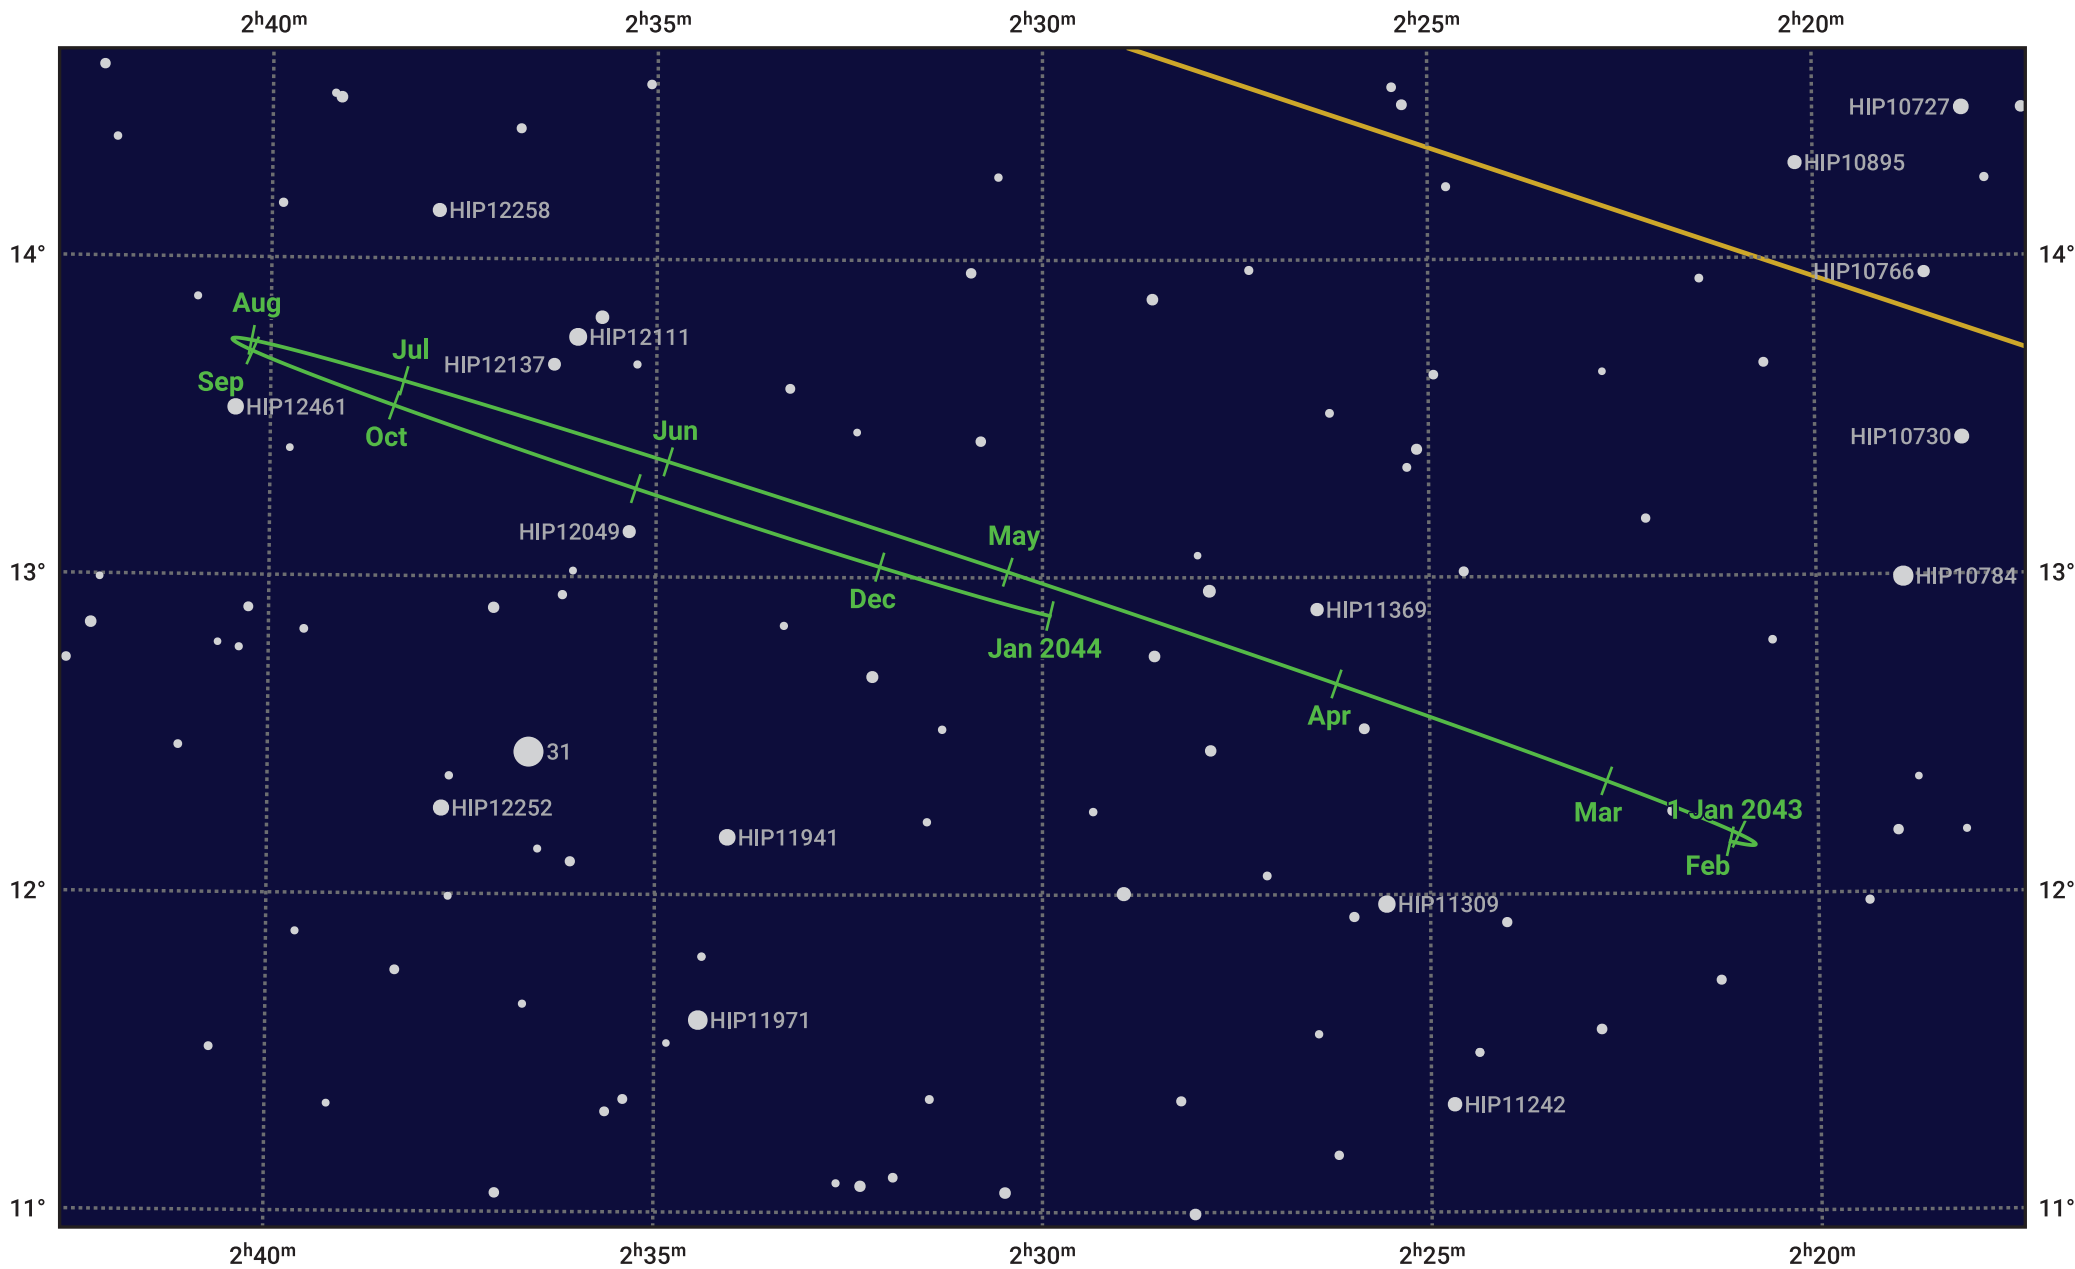

The path of Neptune in 2043

© Dominic Ford 2011–2023. Date markers placed at midnight UTC. Downloaded from <https://in-the-sky.org>

Magnitude scale: ● 10.0 ● 9.0 ● 8.0 ● 7.0 ● 6.0 ● 5.0

— Ecliptic Plane

- Galaxy
- Bright nebula
- Open cluster
- ⊕ Globular cluster

Date	Mag	Angular size
2043 Jan 1	7.8	2.3"
2043 Apr 1	7.9	2.2"
2043 Jul 1	7.9	2.3"
2043 Oct 1	7.8	2.4"
2044 Jan 1	7.8	2.3"