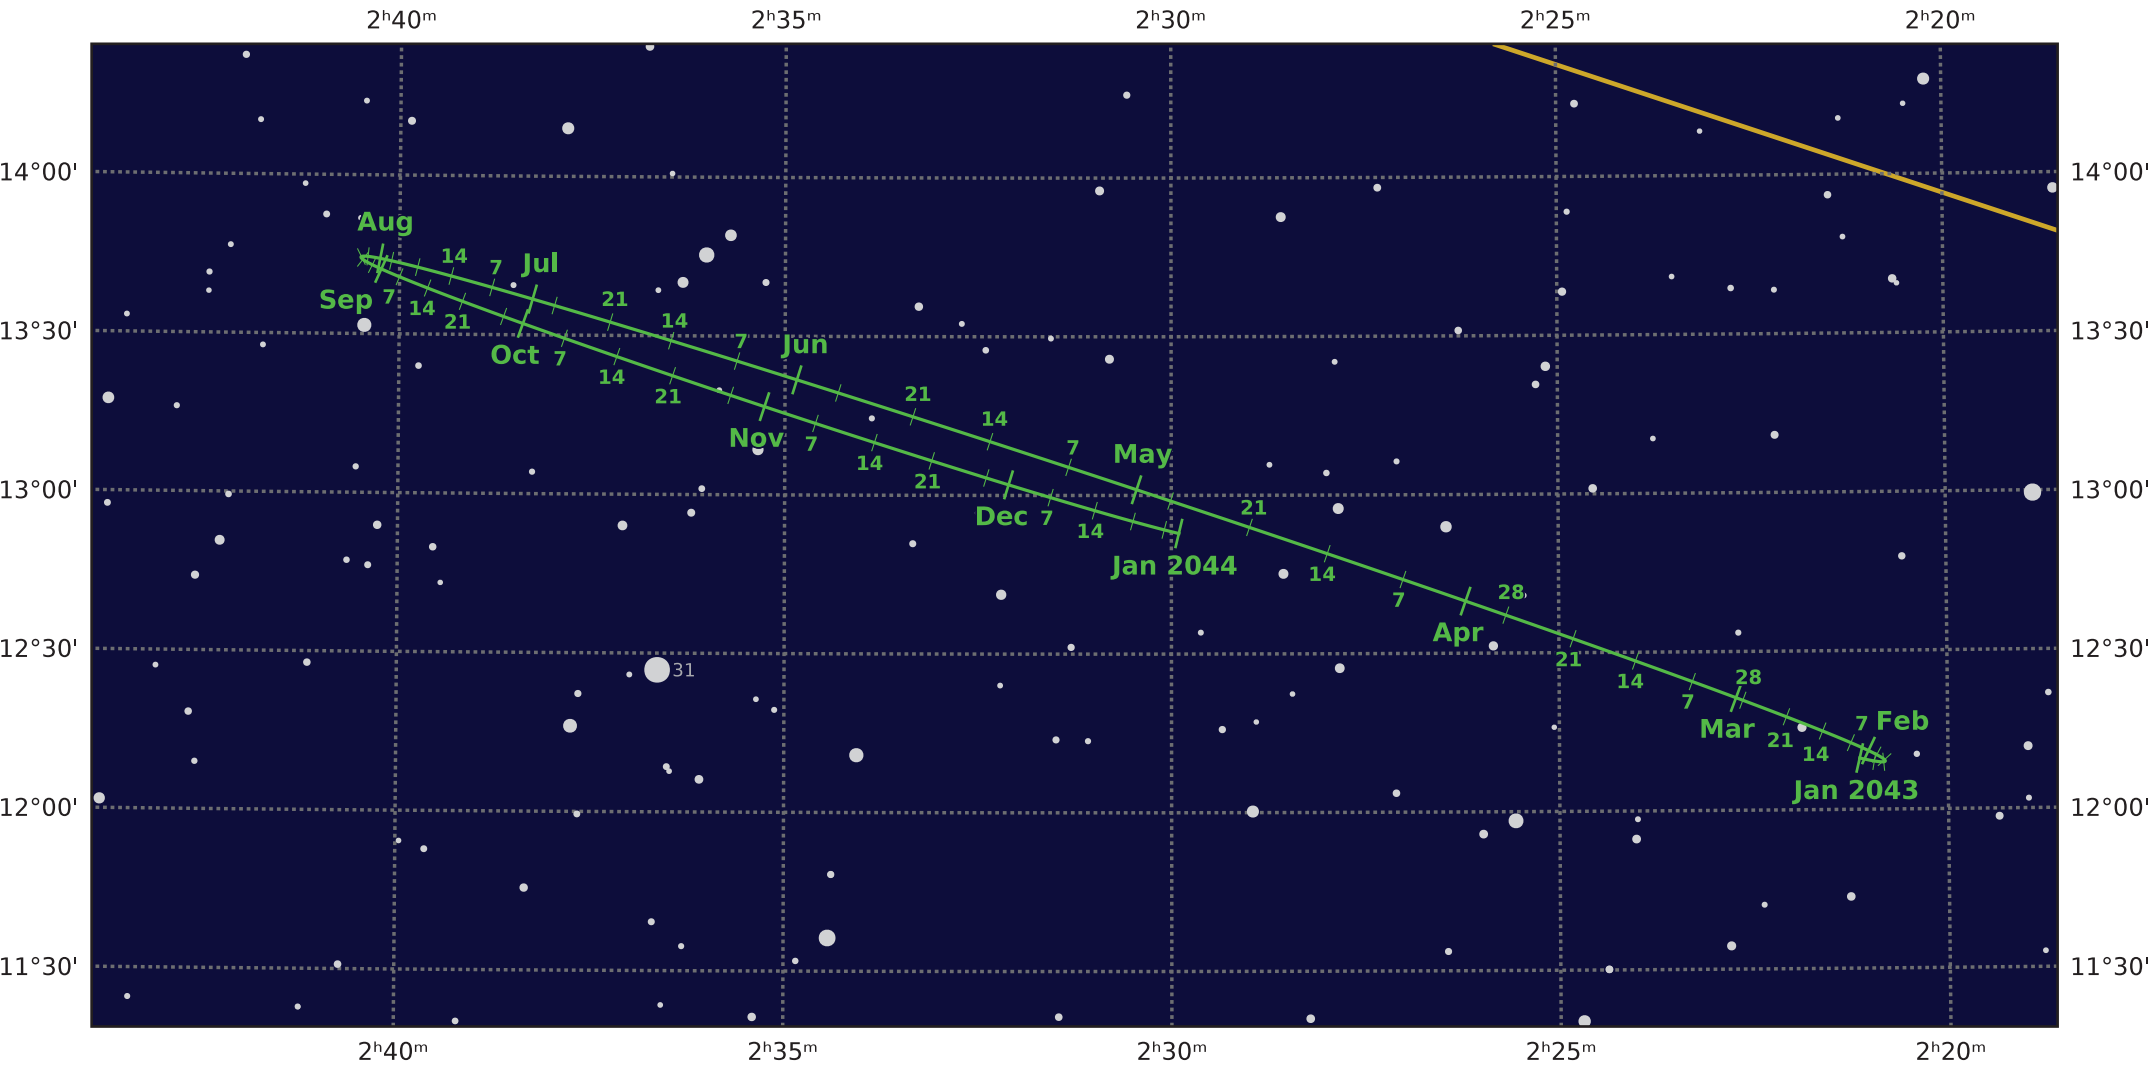

The path of Neptune in 2043

© Dominic Ford 2011–2020. Downloaded from <https://in-the-sky.org>

Magnitude scale: •10.5 •10.0 •9.5 •9.0 •8.5 •8.0 •7.5 •7.0 •6.5 ●6.0 ●5.5

— Ecliptic Plane — Galactic Plane