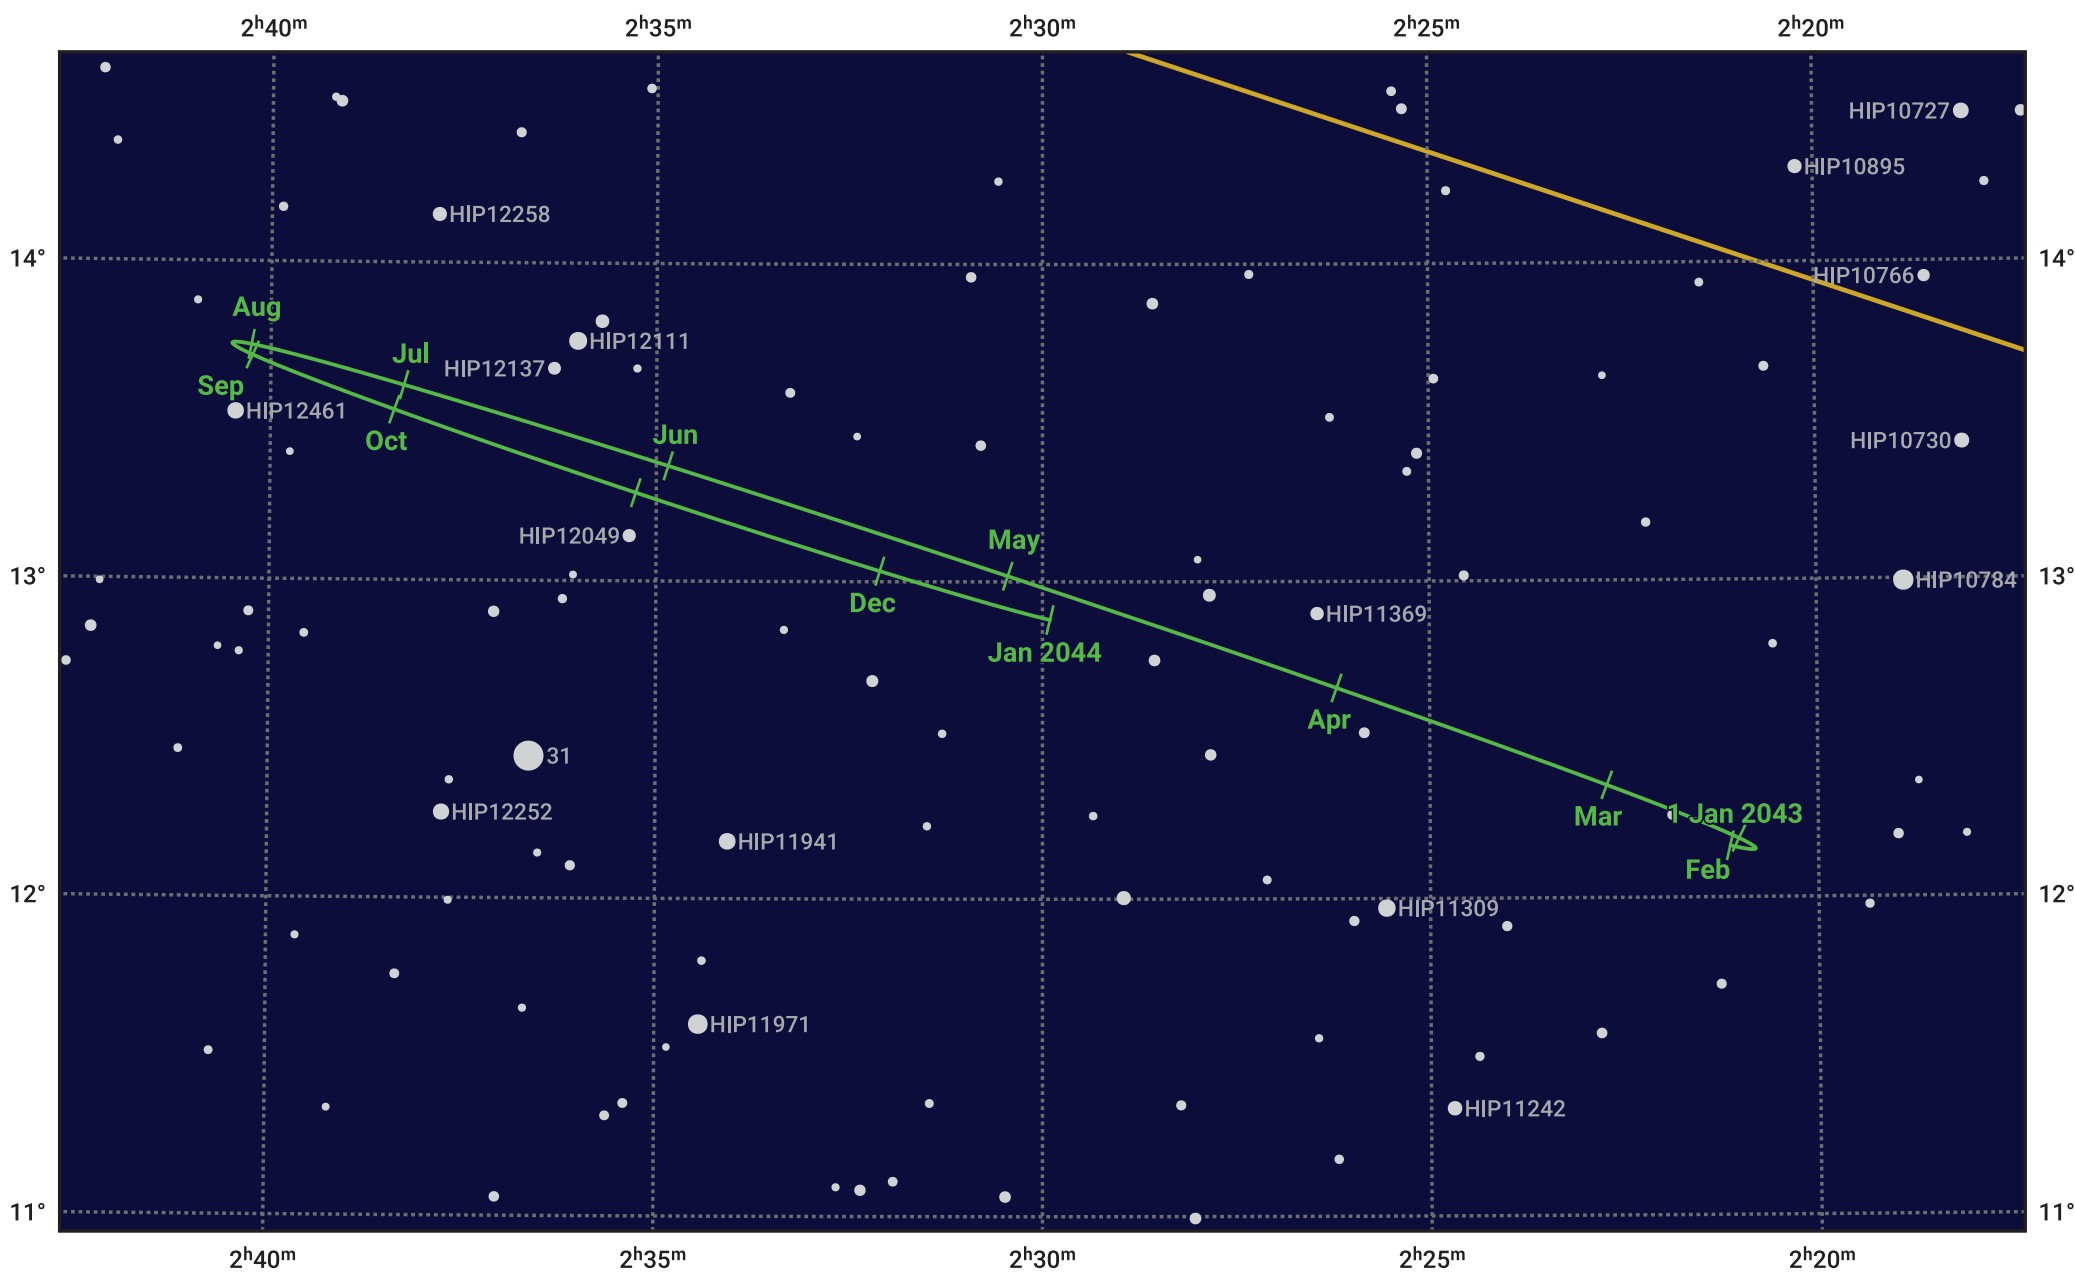

The path of Neptune in 2043

© Dominic Ford 2011–2024. Date markers placed at midnight UTC. Downloaded from <https://in-the-sky.org>

Magnitude scale: ● 10.0 ● 9.0 ● 8.0 ● 7.0 ● 6.0 ● 5.0

— Ecliptic Plane

- Galaxy
- Bright nebula
- Open cluster
- ⊕ Globular cluster

Date	Mag	Angular size
2043 Jan 1	7.8	2.3"
2043 Apr 1	7.9	2.2"
2043 Jul 1	7.9	2.3"
2043 Oct 1	7.8	2.4"
2044 Jan 1	7.8	2.3"