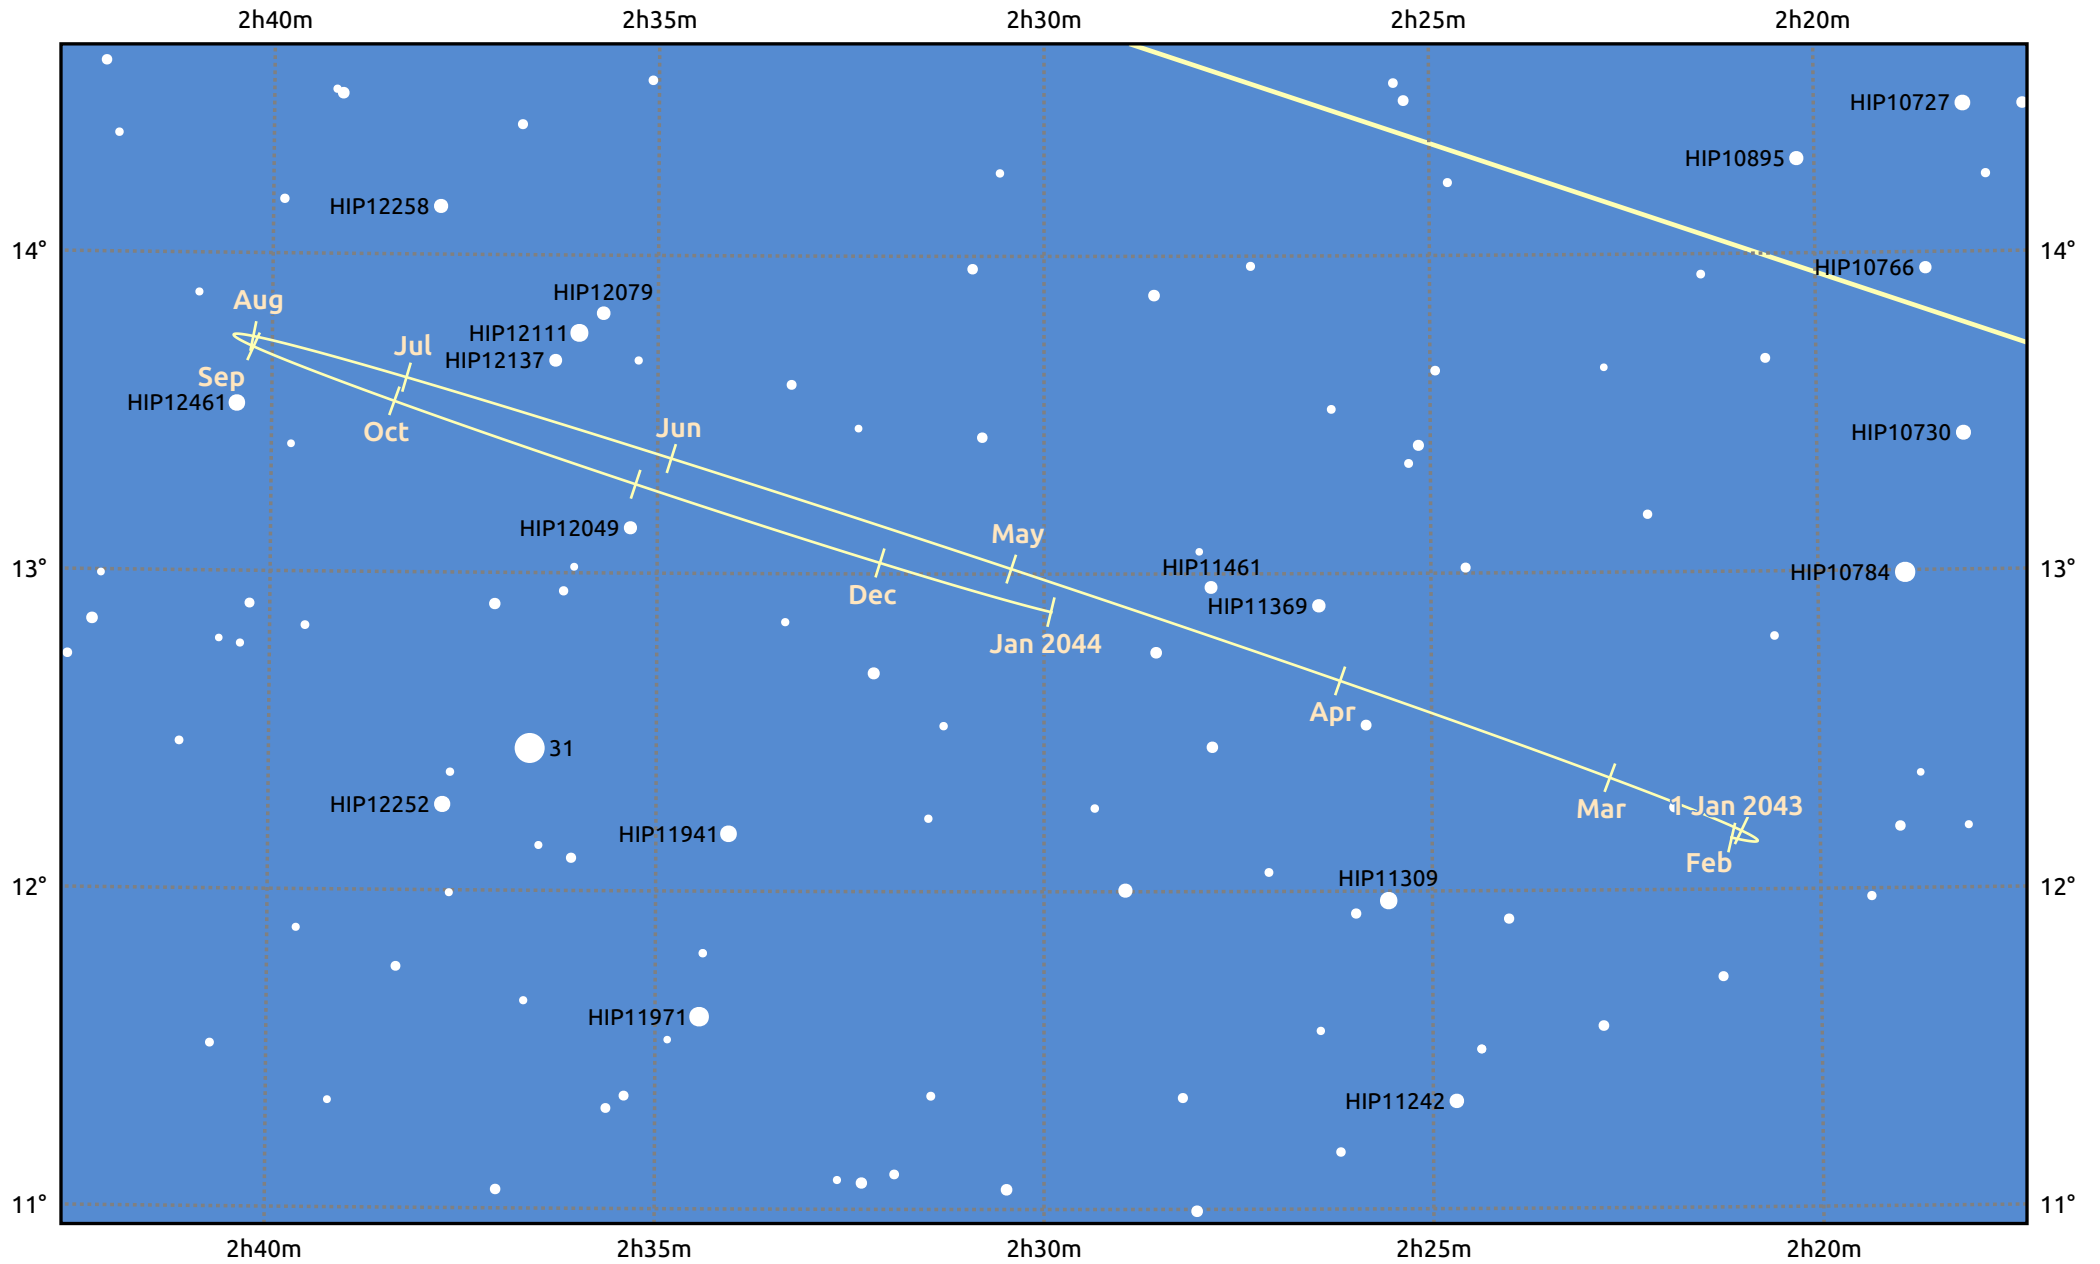

# The path of Neptune in 2043

© Dominic Ford 2011–2025. Date markers placed at midnight UTC. Downloaded from <https://in-the-sky.org>

Magnitude scale: • 10.0 • 9.0 • 8.0 • 7.0 ● 6.0 ●● 5.0

— Ecliptic Plane

Galaxy    Bright nebula    Open cluster    Globular cluster    Planetary nebula

| Date       | Mag | Angular size |
|------------|-----|--------------|
| 2043 Jan 1 | 7.8 | 2.3"         |
| 2043 Apr 1 | 7.9 | 2.2"         |
| 2043 Jul 1 | 7.9 | 2.3"         |
| 2043 Oct 1 | 7.8 | 2.4"         |
| 2044 Jan 1 | 7.8 | 2.3"         |