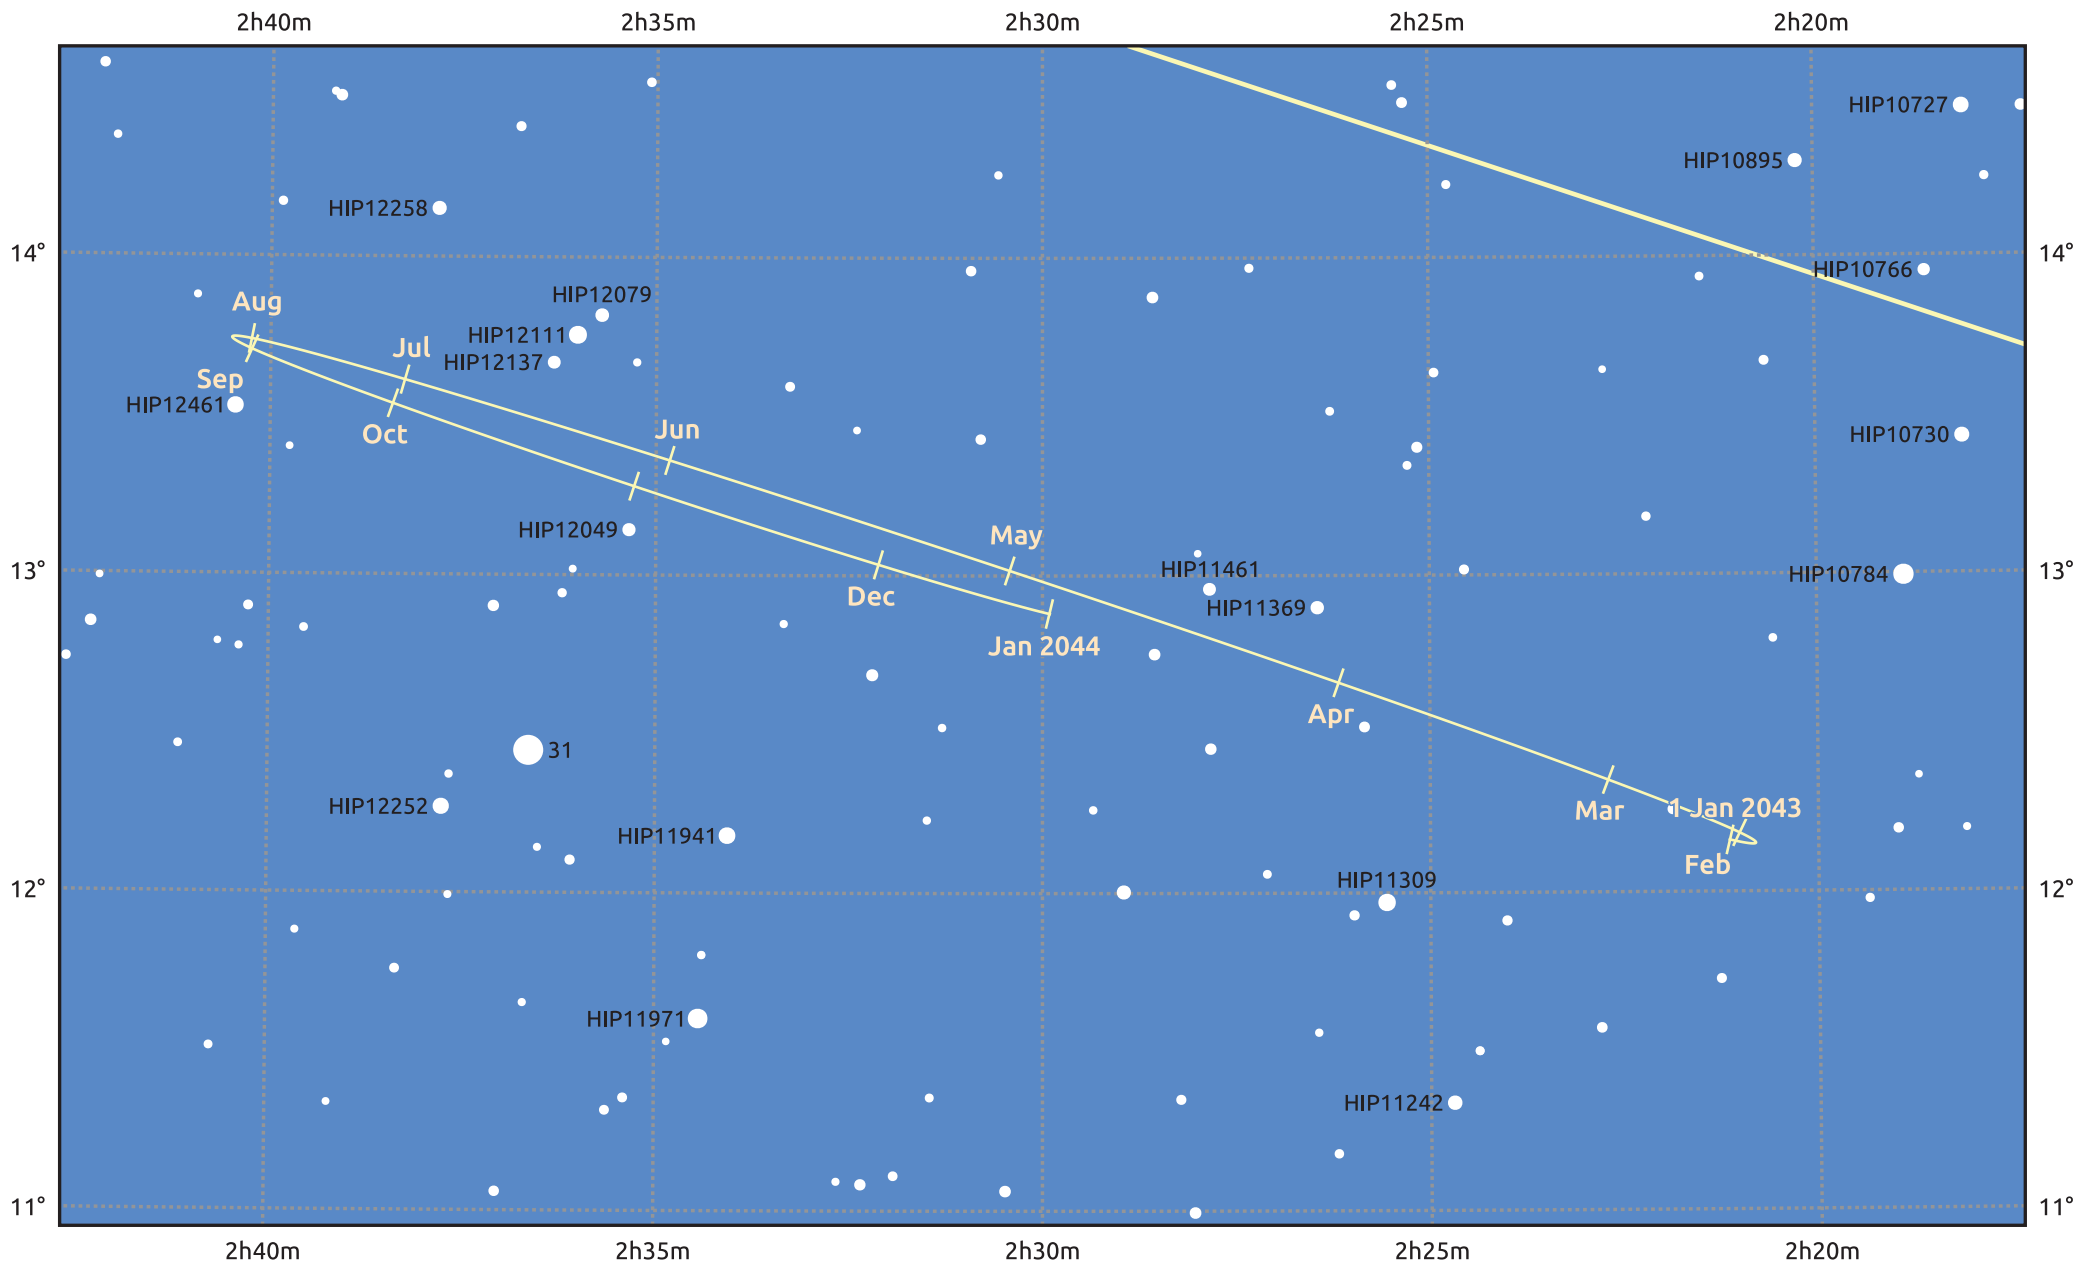

The path of Neptune in 2043

© Dominic Ford 2011–2025. Date markers placed at midnight UTC. Downloaded from <https://in-the-sky.org>

Magnitude scale: • 10.0 • 9.0 • 8.0 • 7.0 ● 6.0 ● 5.0

— Ecliptic Plane

Galaxy Bright nebula Open cluster Globular cluster Planetary nebula

| Date | Mag | Angular size |
|------------|-----|--------------|
| 2043 Jan 1 | 7.8 | 2.3" |
| 2043 Apr 1 | 7.9 | 2.2" |
| 2043 Jul 1 | 7.9 | 2.3" |
| 2043 Oct 1 | 7.8 | 2.4" |
| 2044 Jan 1 | 7.8 | 2.3" |