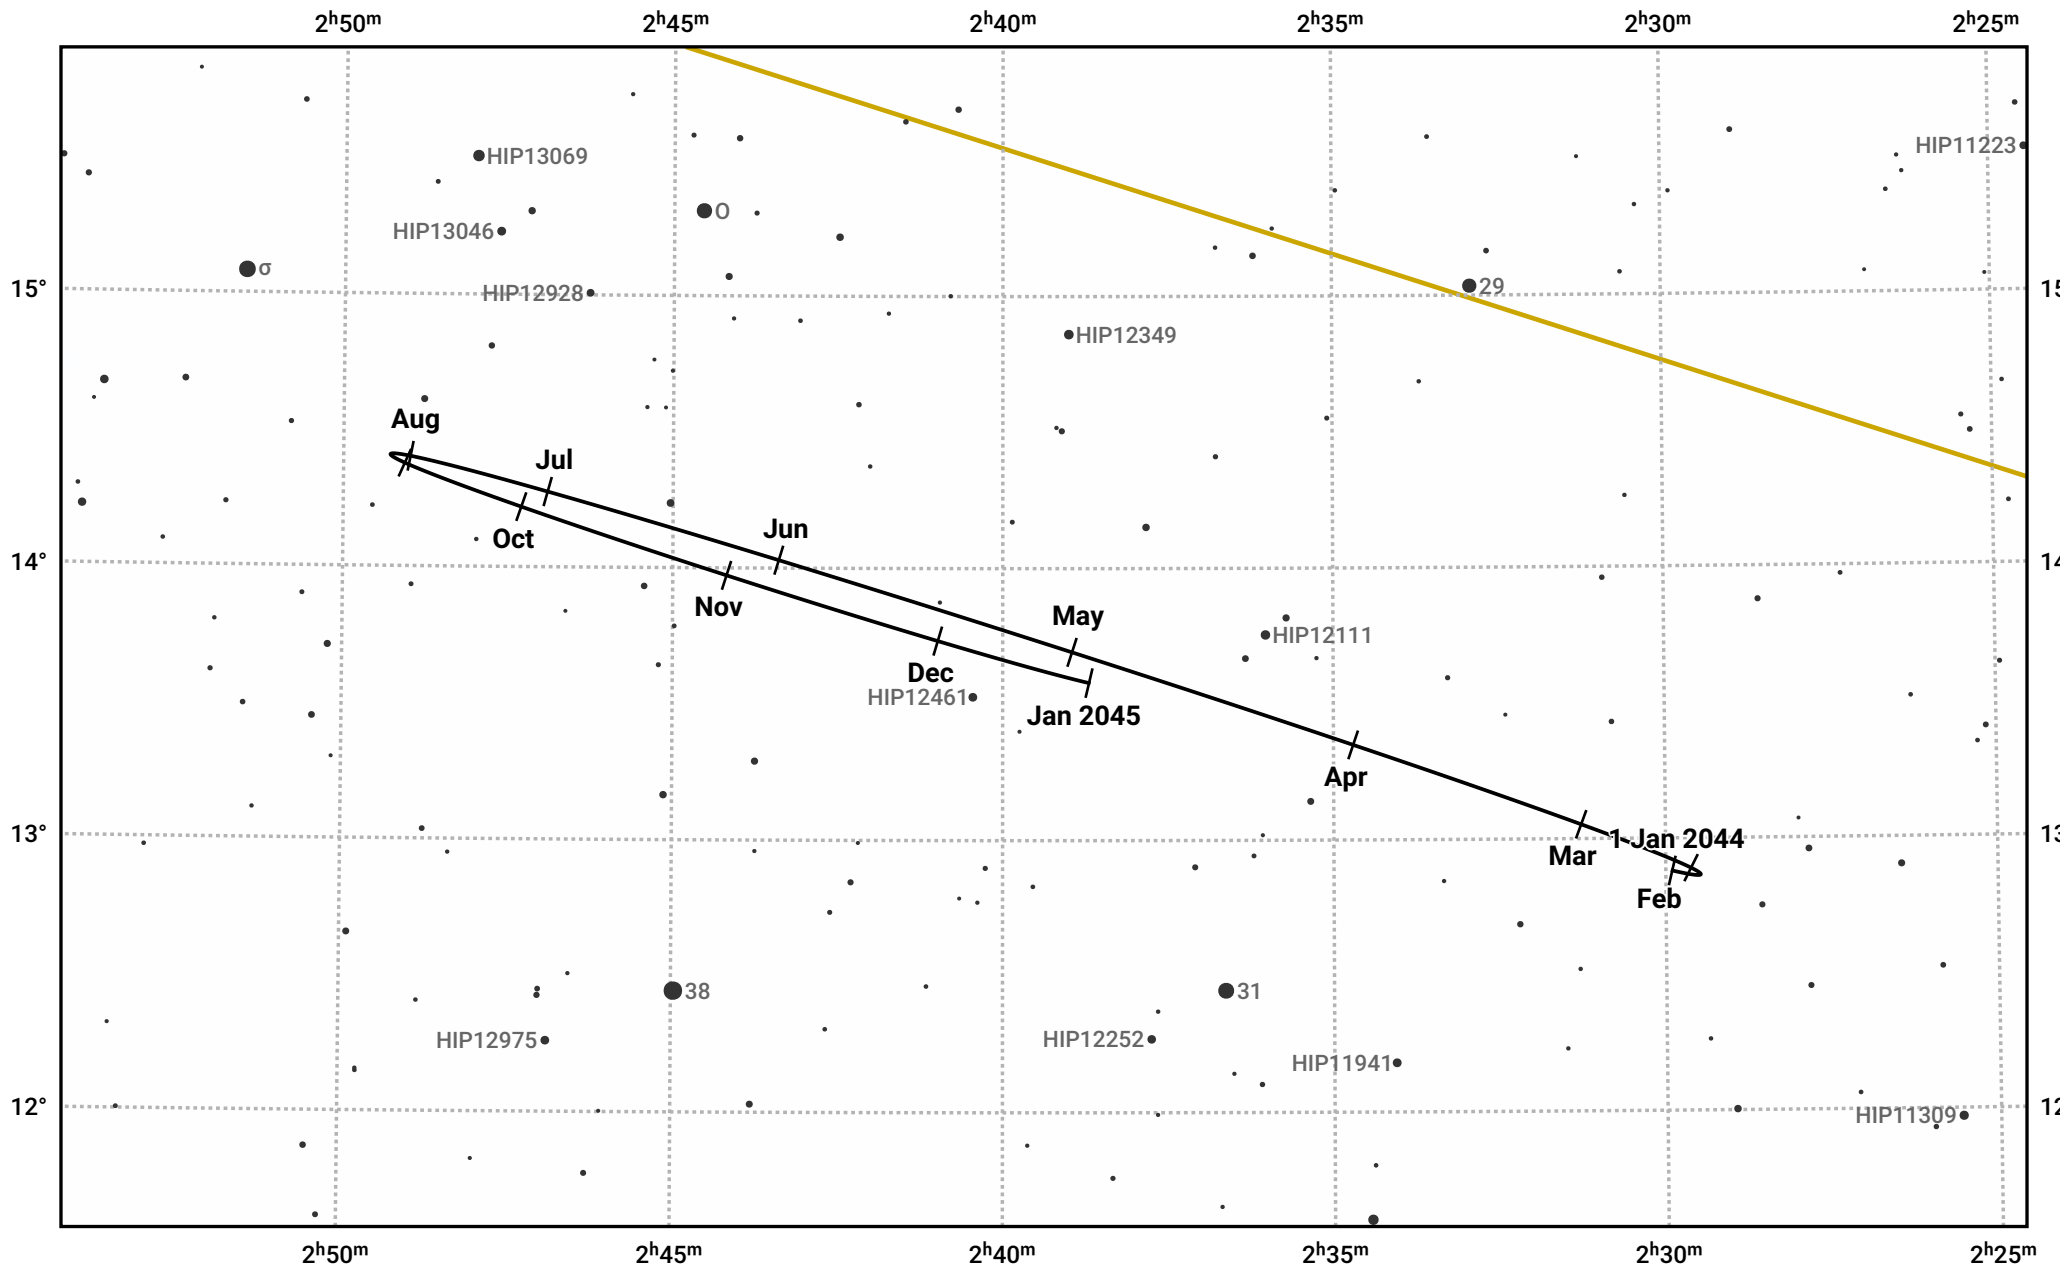

The path of Neptune in 2044

© Dominic Ford 2011–2023. Date markers placed at midnight UTC. Downloaded from <https://in-the-sky.org>

Magnitude scale: 10.0 9.0 8.0 7.0 6.0 5.0

Ecliptic Plane

Galaxy
 Bright nebula
 Open cluster
 Globular cluster

Date	Mag	Angular size
2044 Jan 1	7.8	2.3"
2044 Apr 1	7.9	2.2"
2044 Jul 1	7.9	2.2"
2044 Oct 1	7.8	2.4"
2045 Jan 1	7.8	2.3"