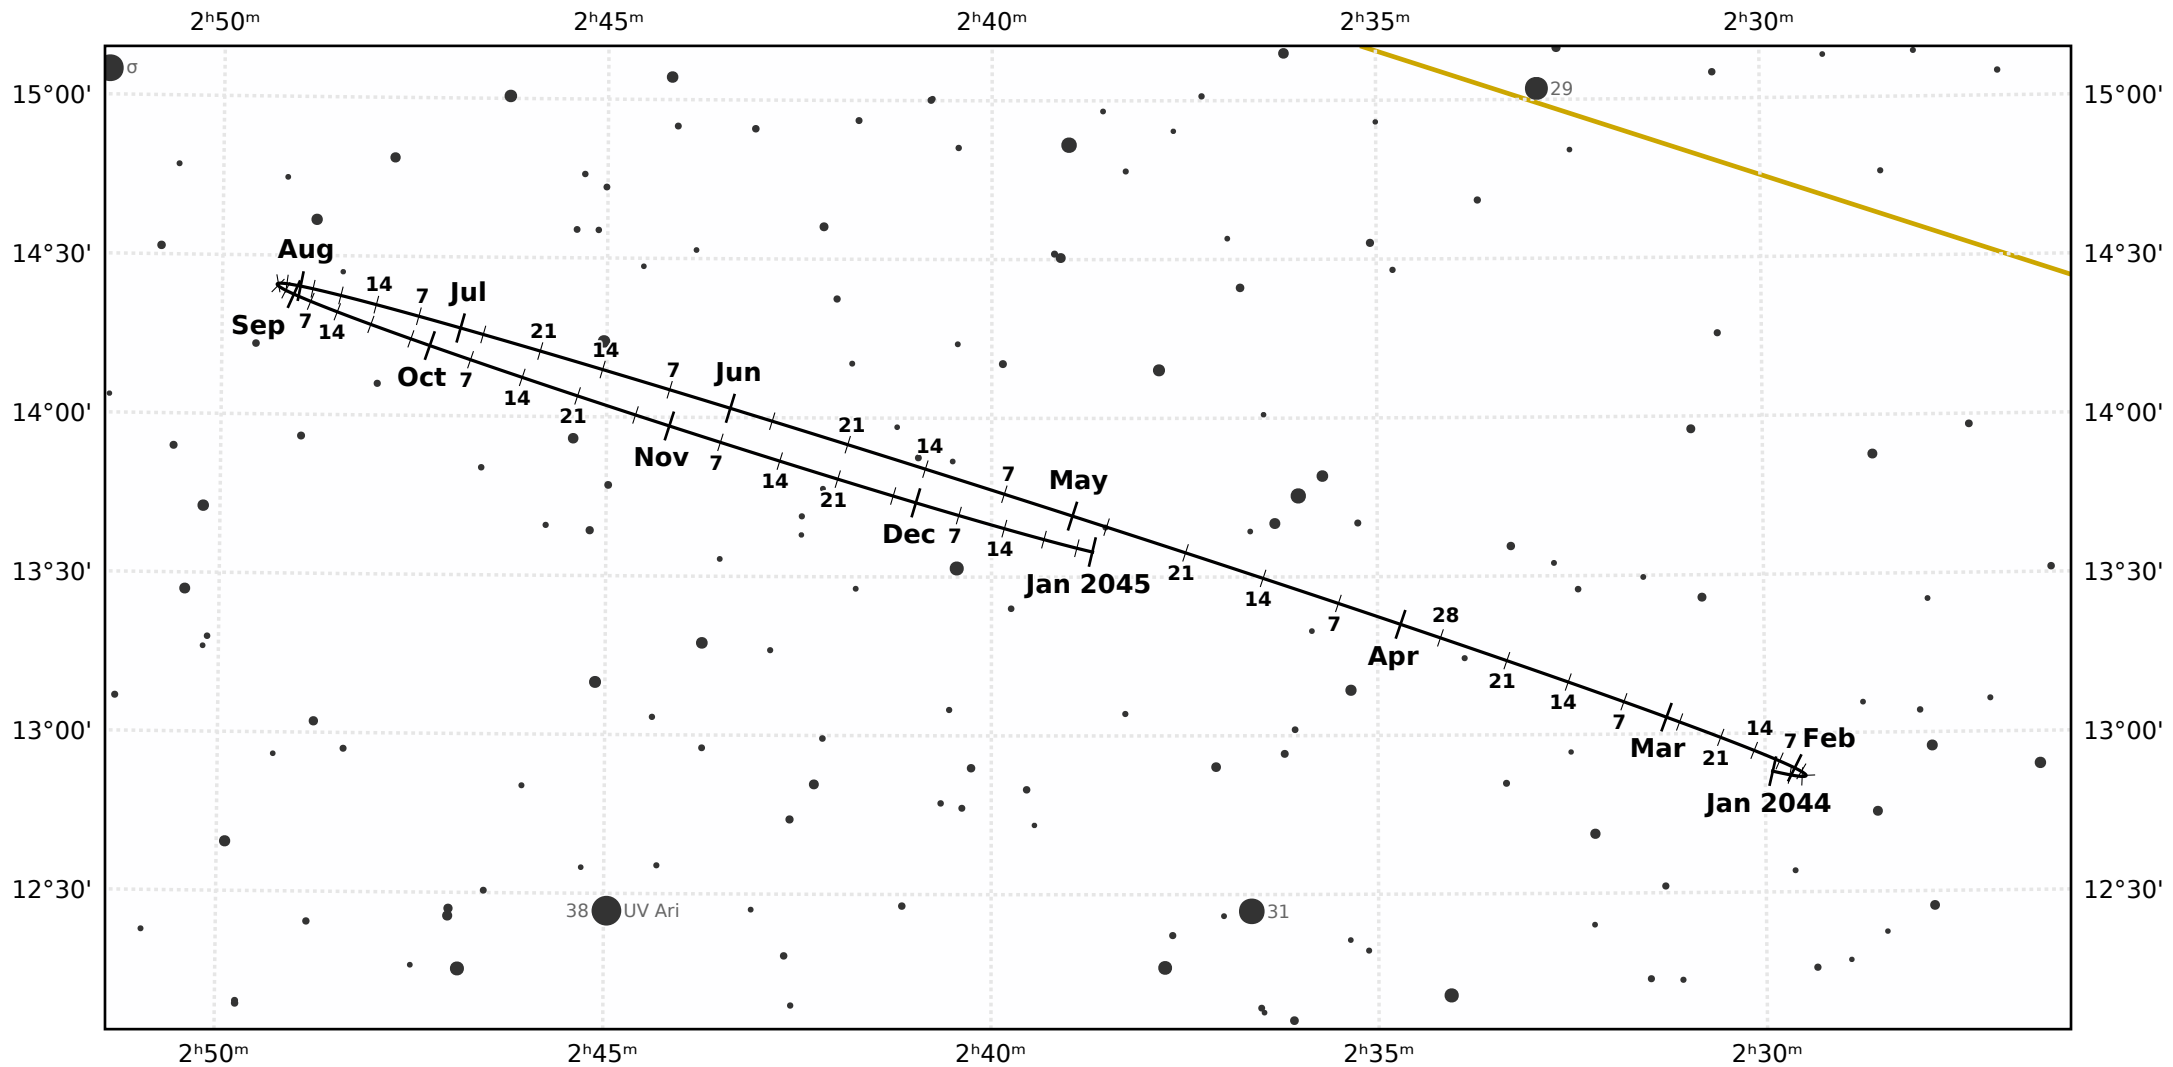

The path of Neptune in 2024

© Dominic Ford 2011-2020. Downloaded from <https://in-the-sky.org>

Magnitude scale: ● 10.5 ● 10.0 ● 9.5 ● 9.0 ● 8.5 ● 8.0 ● 7.5 ● 7.0 ● 6.5 ● 6.0 ● 5.5 ● 5.0

— The Equator

— Ecliptic Plane

— Galactic Plane