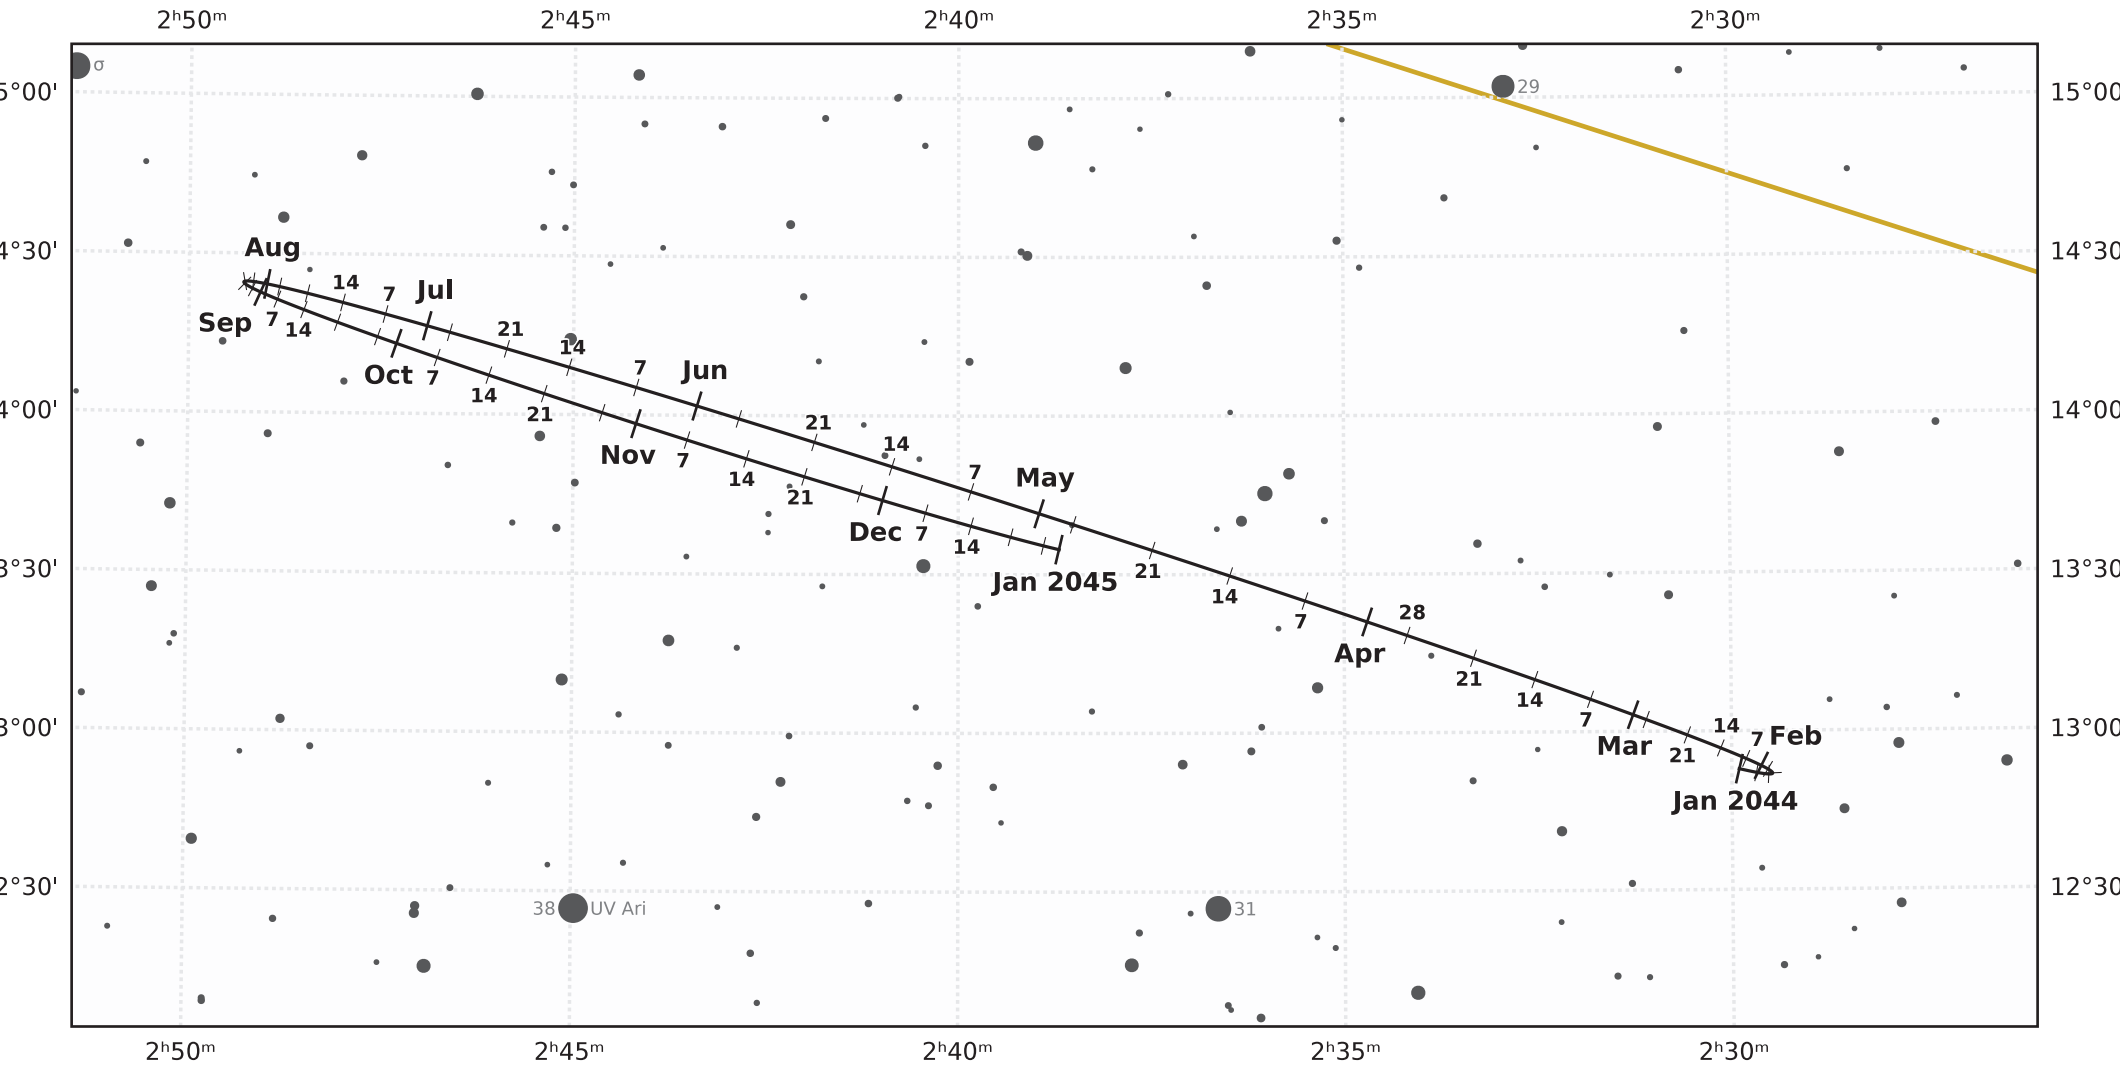

The path of Neptune in 2044

© Dominic Ford 2011–2020. Downloaded from <https://in-the-sky.org>

Magnitude scale: •10.5 •10.0 •9.5 •9.0 •8.5 •8.0 •7.5 •7.0 •6.5 •6.0 •5.5 •5.0

— The Equator — Ecliptic Plane — Galactic Plane