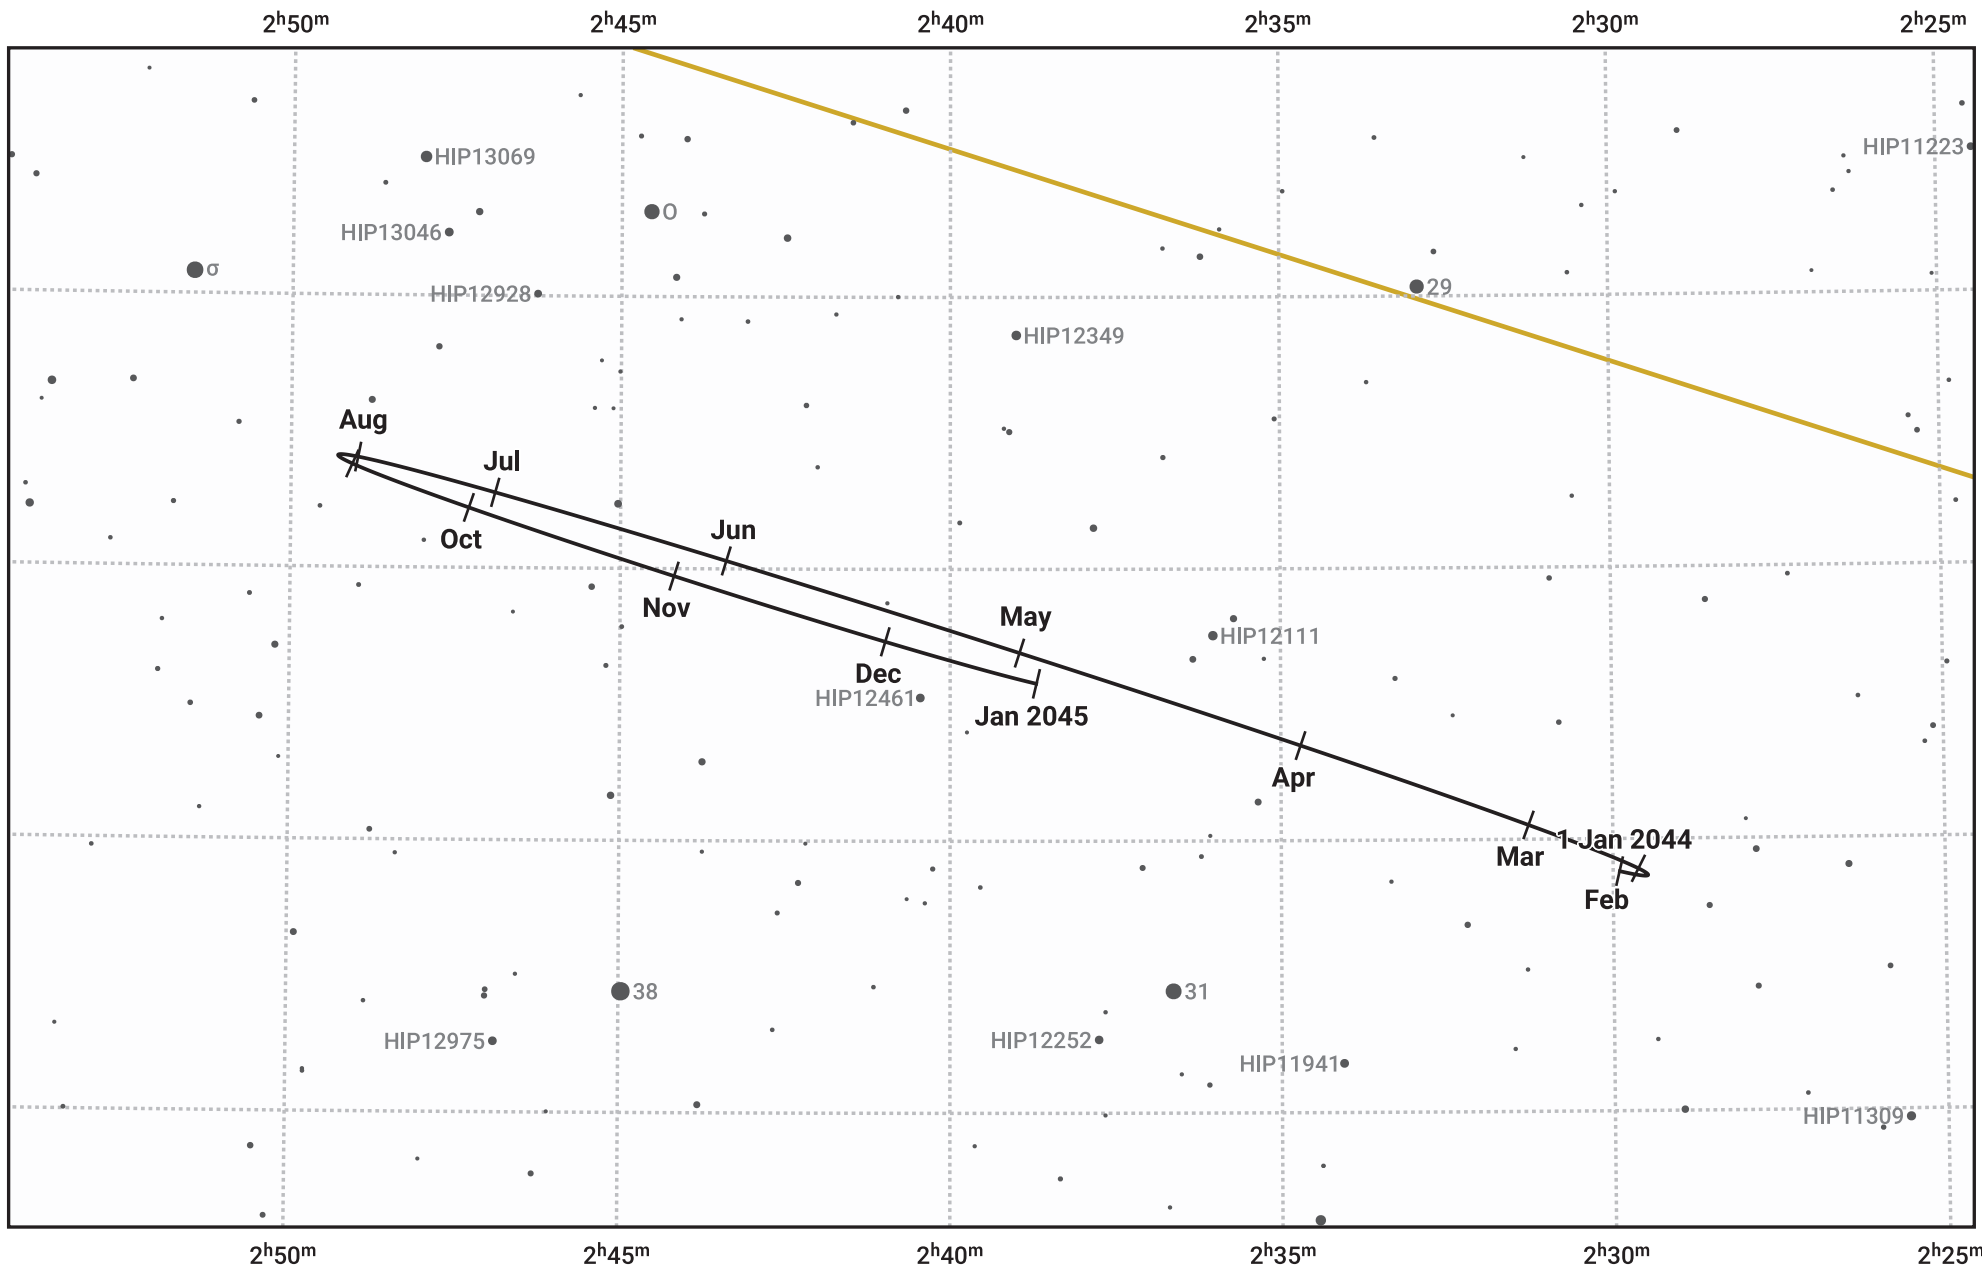

The path of Neptune in 2044

© Dominic Ford 2011–2024. Date markers placed at midnight UTC. Downloaded from <https://in-the-sky.org>

Magnitude scale: 10.0 9.0 8.0 7.0 6.0 5.0

Ecliptic Plane

- Galaxy
- Bright nebula
- Open cluster
- Globular cluster

Date	Mag	Angular size
2044 Jan 1	7.8	2.3"
2044 Apr 1	7.9	2.2"
2044 Jul 1	7.9	2.2"
2044 Oct 1	7.8	2.4"
2045 Jan 1	7.8	2.3"