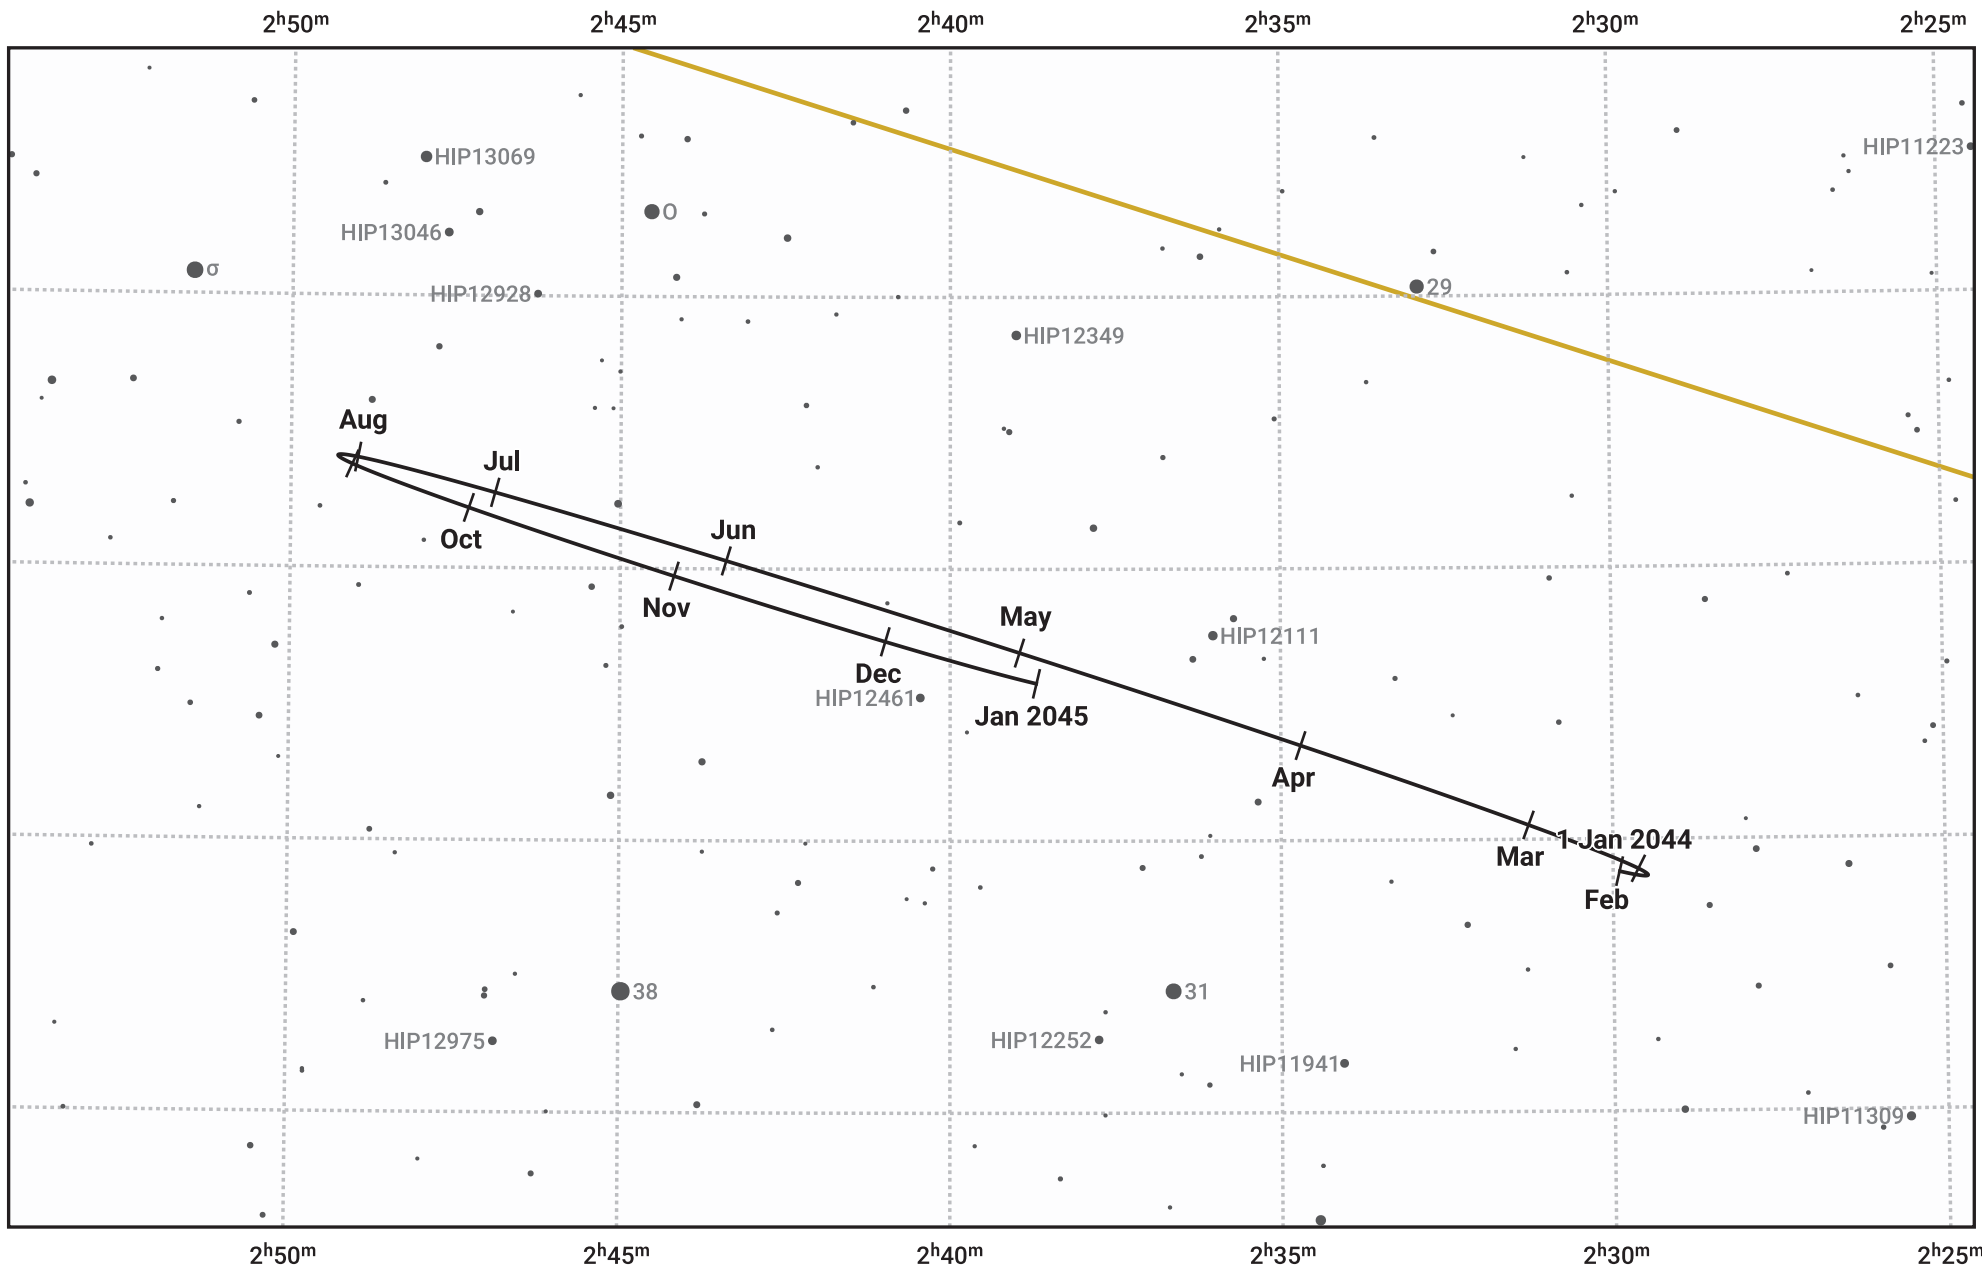

The path of Neptune in 2044

© Dominic Ford 2011–2023. Date markers placed at midnight UTC. Downloaded from <https://in-the-sky.org>

Magnitude scale: 10.0 9.0 8.0 7.0 6.0 5.0

Ecliptic Plane

- Galaxy
- Bright nebula
- Open cluster
- Globular cluster

Date	Mag	Angular size
2044 Jan 1	7.8	2.3"
2044 Apr 1	7.9	2.2"
2044 Jul 1	7.9	2.2"
2044 Oct 1	7.8	2.4"
2045 Jan 1	7.8	2.3"