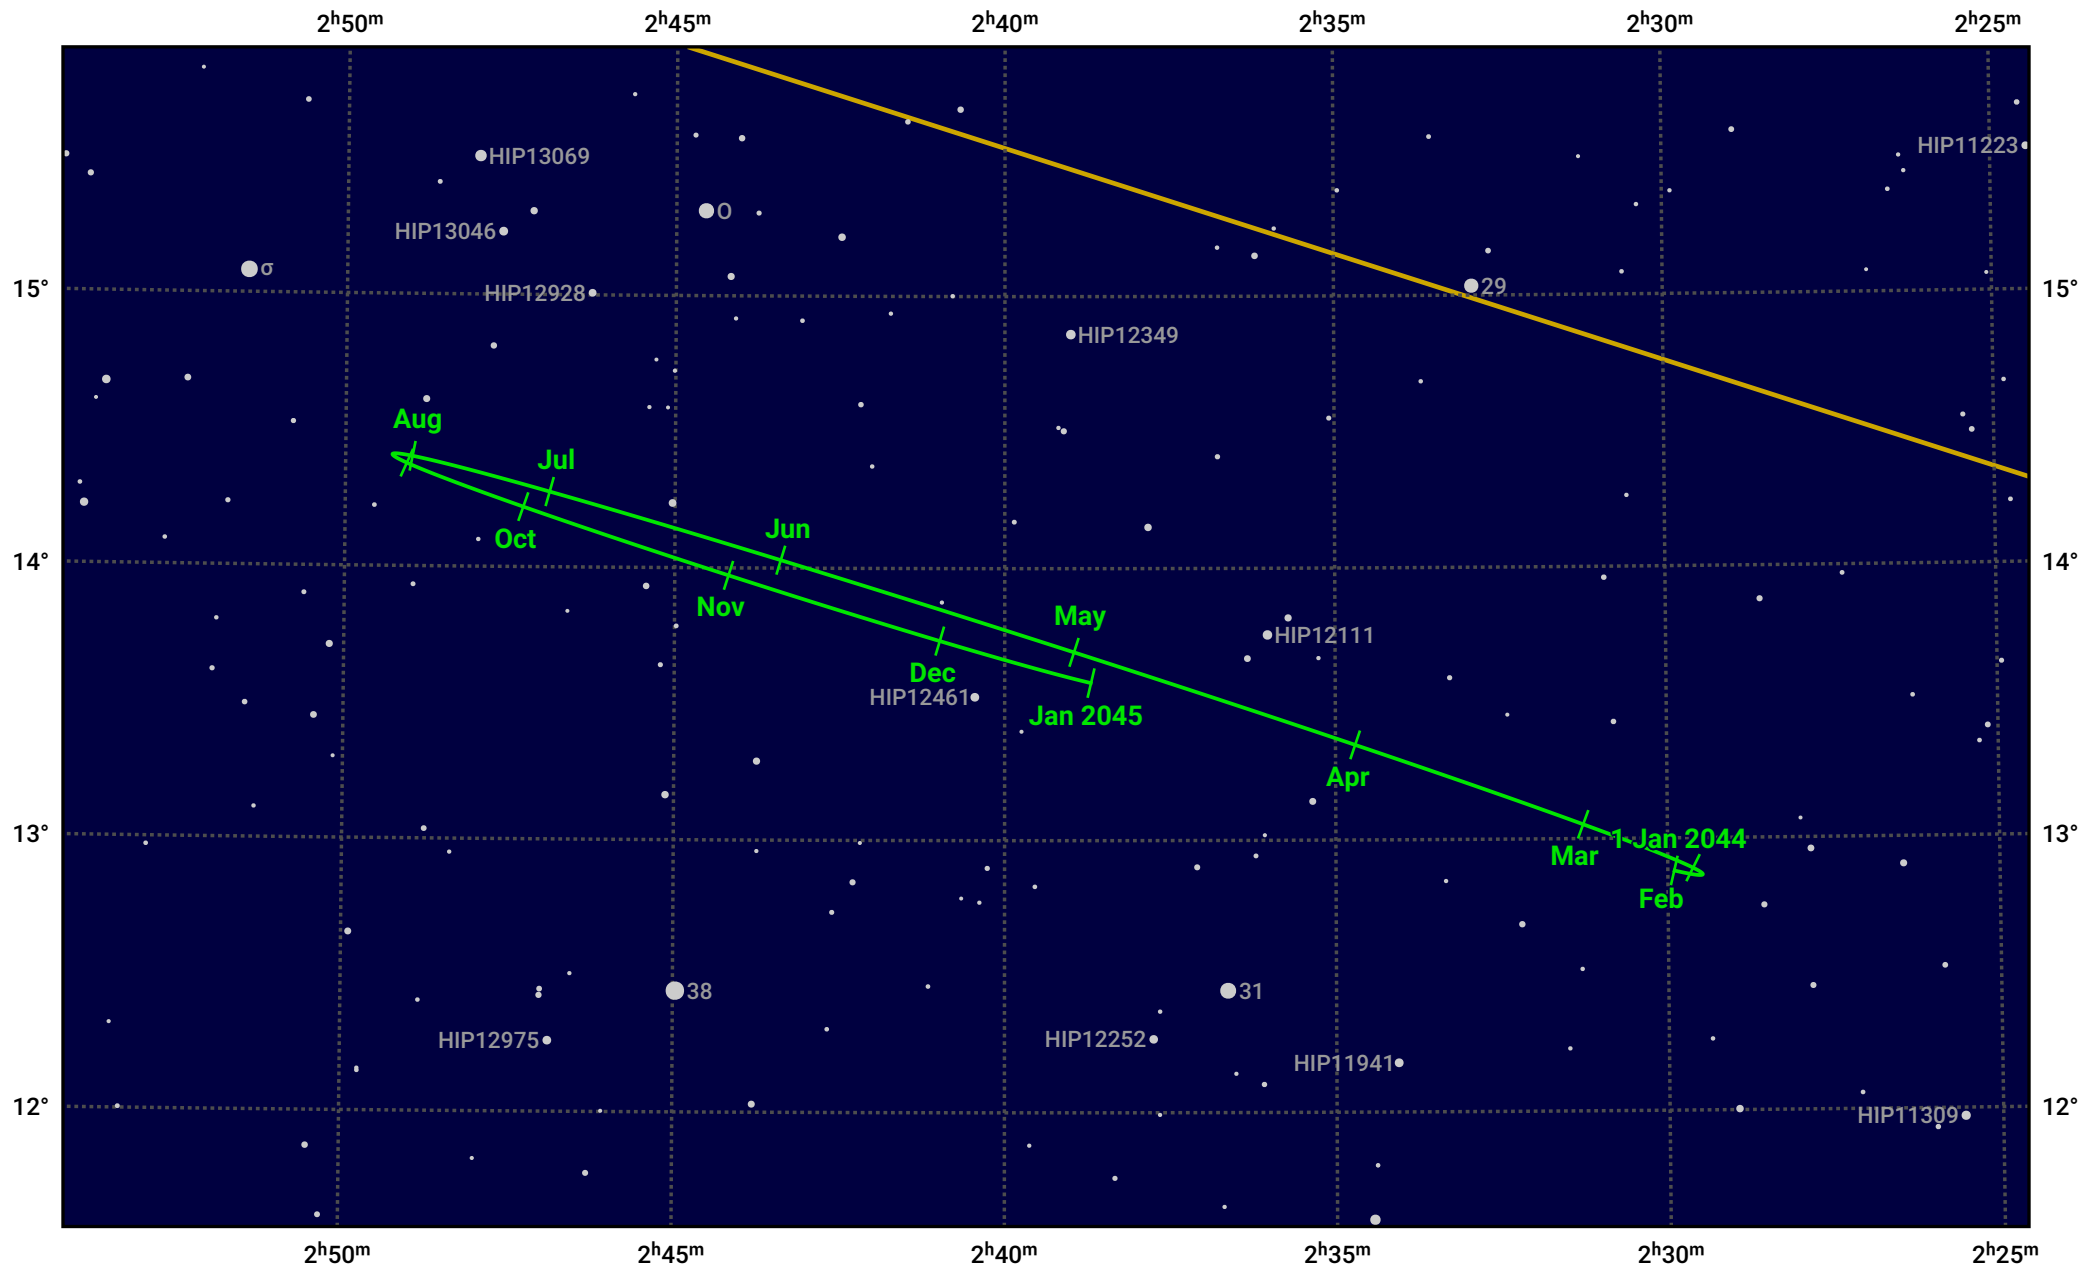

The path of Neptune in 2044

© Dominic Ford 2011–2024. Date markers placed at midnight UTC. Downloaded from <https://in-the-sky.org>

Magnitude scale: · 10.0 · 9.0 · 8.0 · 7.0 · 6.0 · 5.0

— Ecliptic Plane

● Galaxy ■ Bright nebula ● Open cluster ⊕ Globular cluster

Date	Mag	Angular size
2044 Jan 1	7.8	2.3"
2044 Apr 1	7.9	2.2"
2044 Jul 1	7.9	2.2"
2044 Oct 1	7.8	2.4"
2045 Jan 1	7.8	2.3"