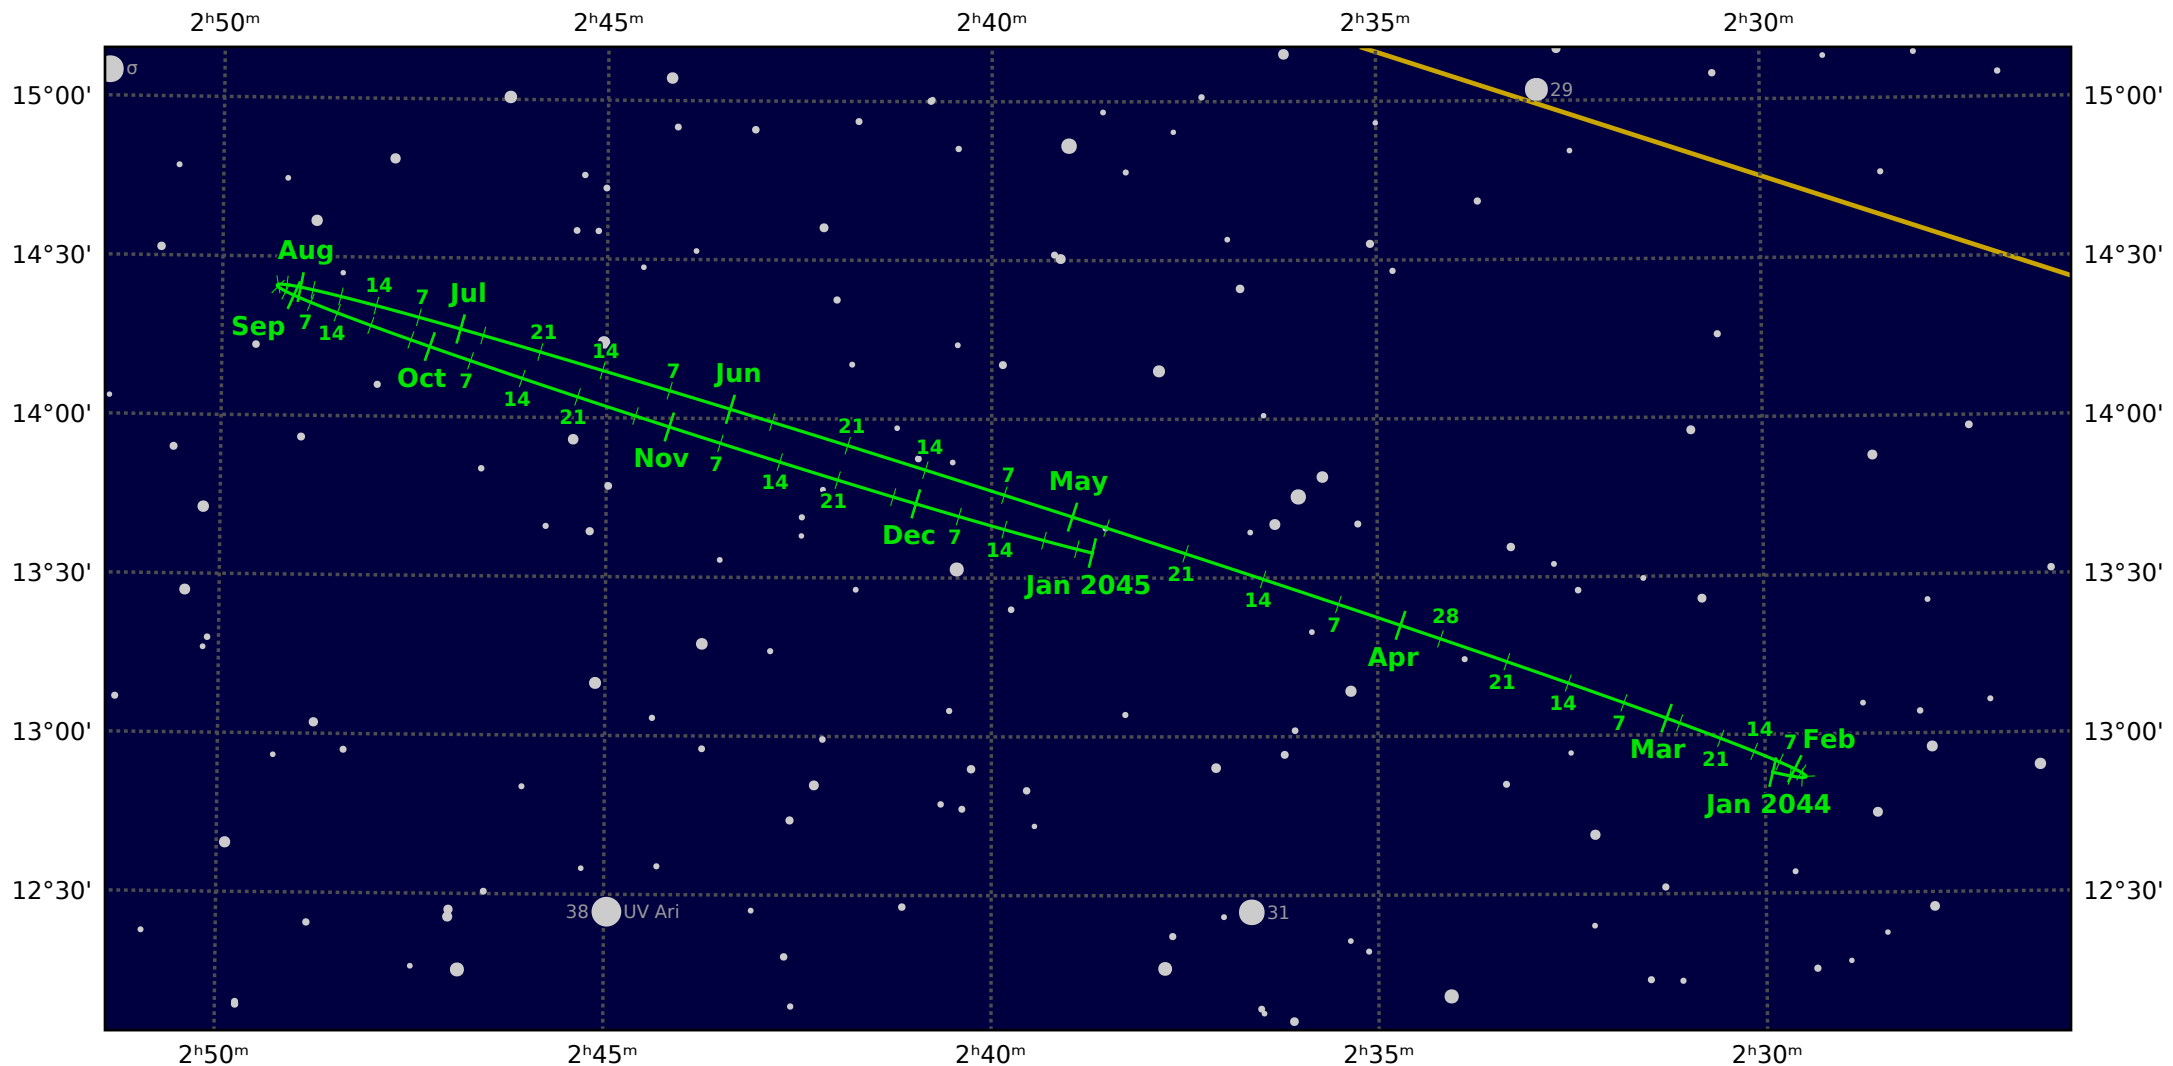

The path of Neptune in 2044

© Dominic Ford 2011-2020. Downloaded from <https://in-the-sky.org>

Magnitude scale: •10.5 •10.0 •9.5 •9.0 •8.5 •8.0 •7.5 •7.0 •6.5 •6.0 •5.5 ●5.0

— Ecliptic Plane — Galactic Plane