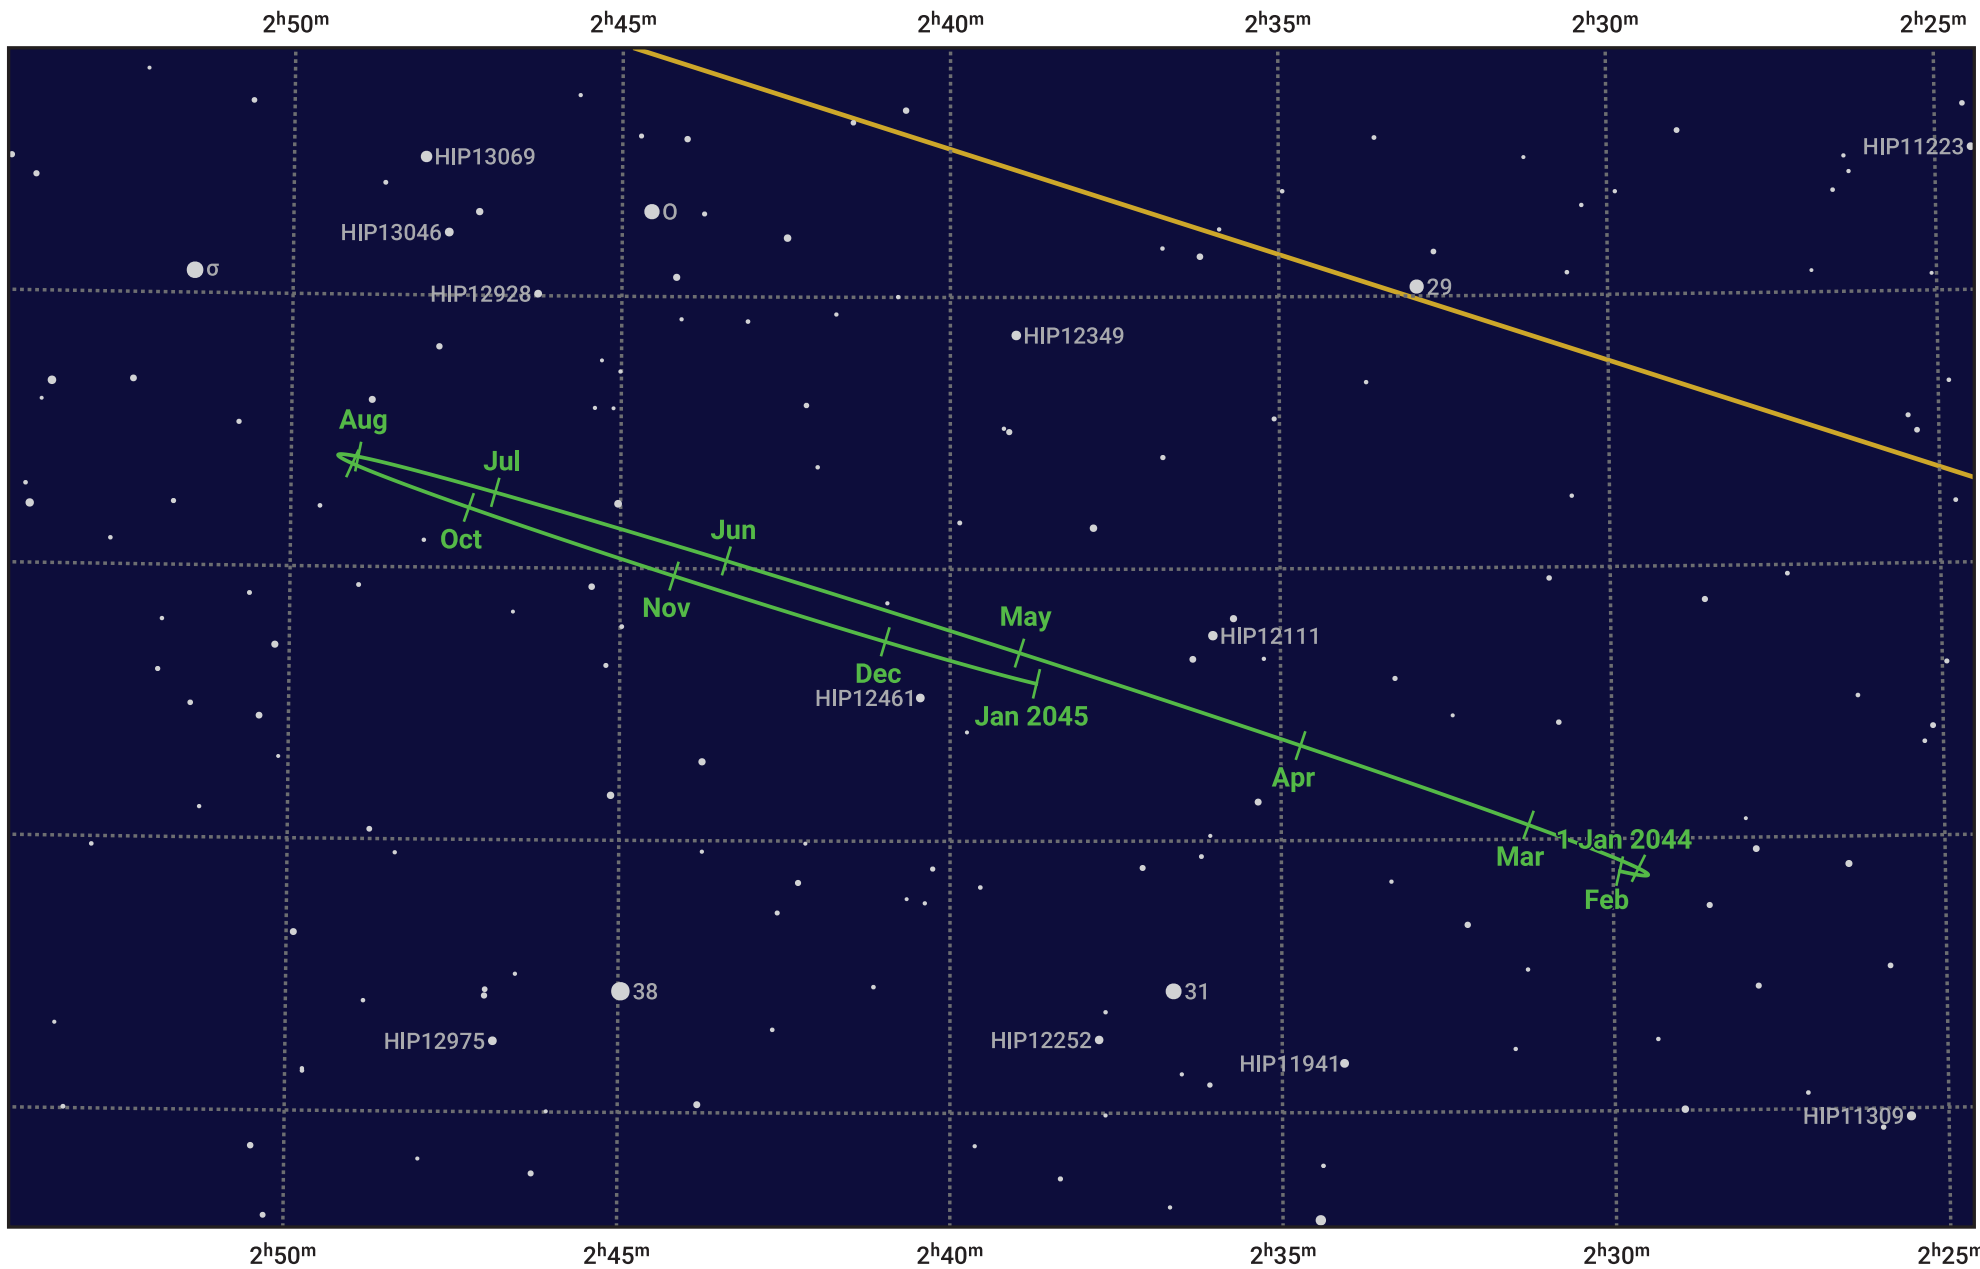

The path of Neptune in 2044

© Dominic Ford 2011–2024. Date markers placed at midnight UTC. Downloaded from <https://in-the-sky.org>

Magnitude scale: 10.0 9.0 8.0 7.0 6.0 5.0

Ecliptic Plane

Galaxy
 Bright nebula
 Open cluster

+
 Globular cluster

Date	Mag	Angular size
2044 Jan 1	7.8	2.3"
2044 Apr 1	7.9	2.2"
2044 Jul 1	7.9	2.2"
2044 Oct 1	7.8	2.4"
2045 Jan 1	7.8	2.3"