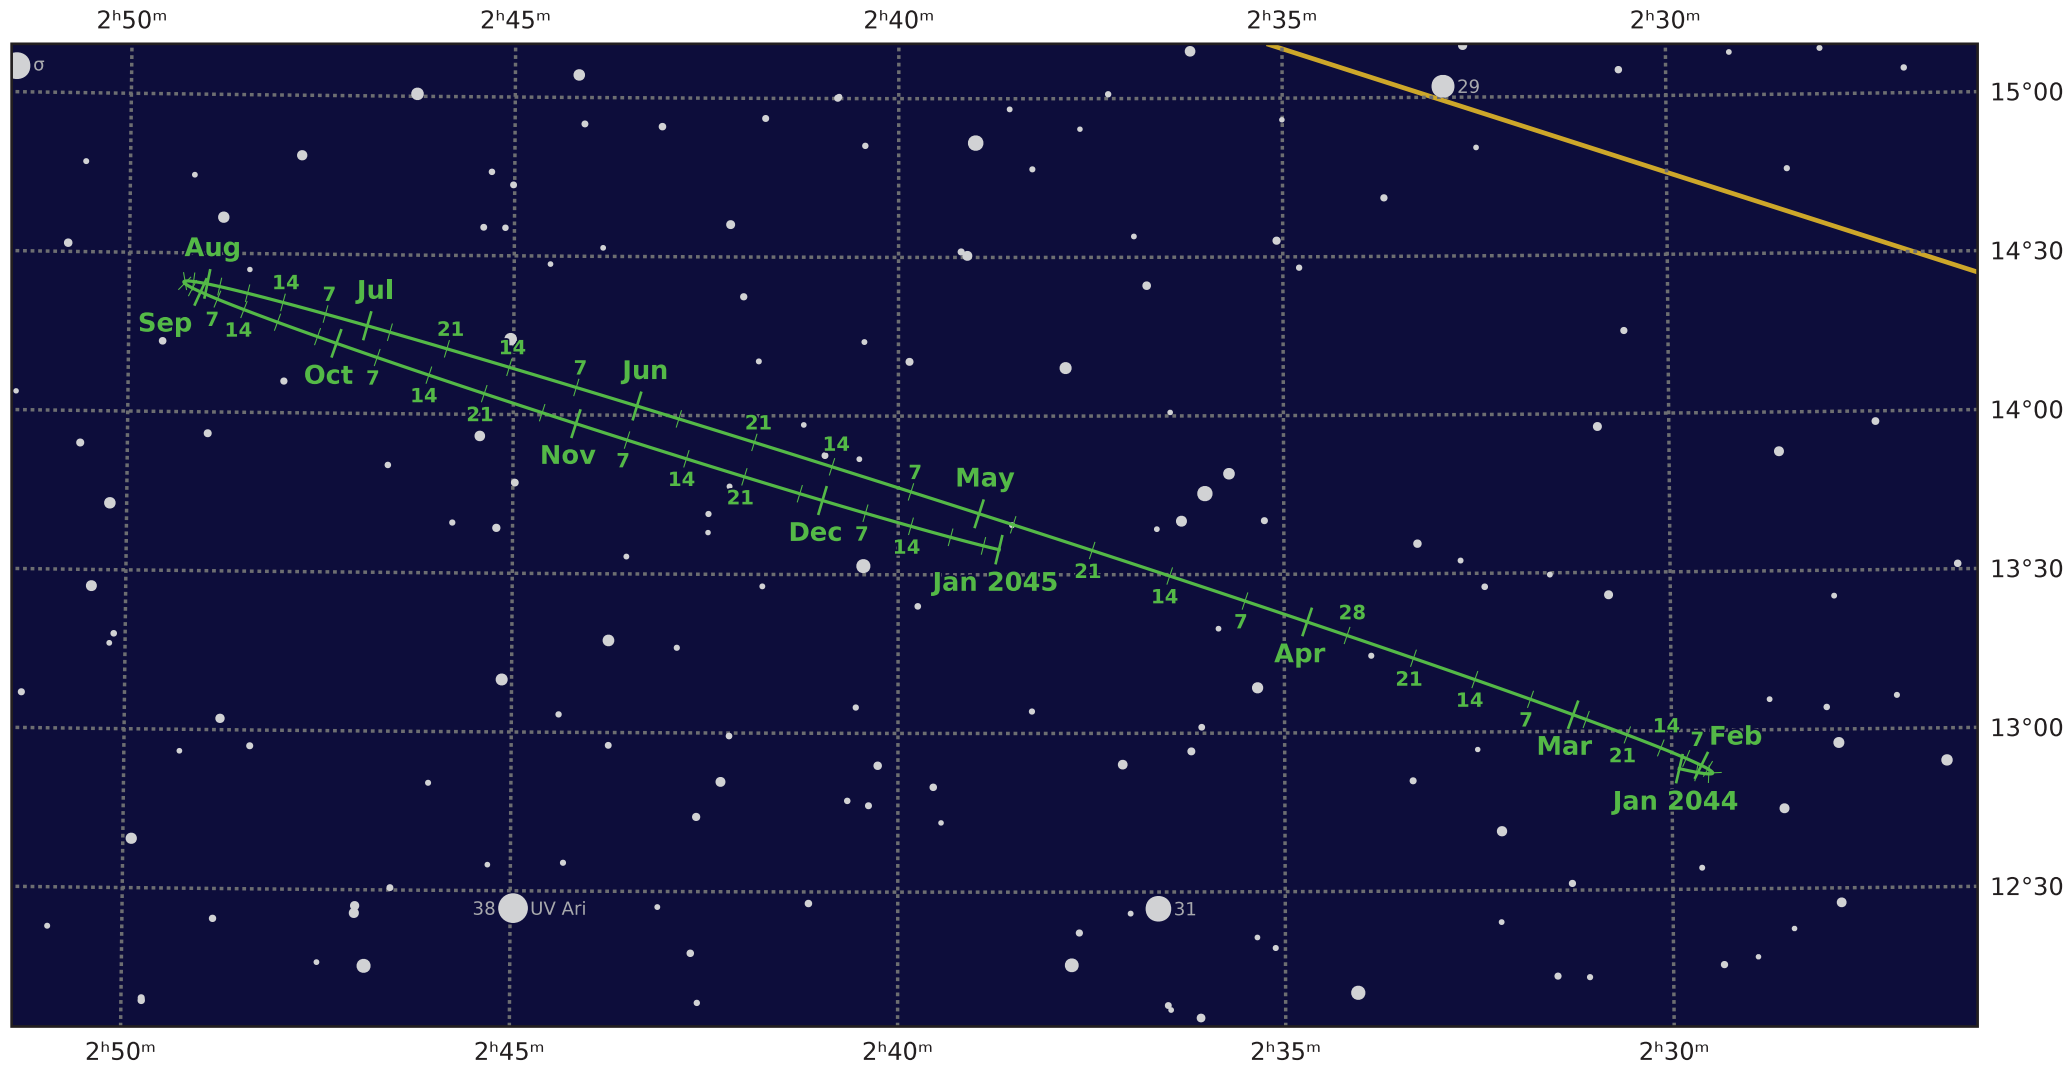

# The path of Neptune in 2044

© Dominic Ford 2011-2020. Downloaded from <https://in-the-sky.org>

Magnitude scale: •10.5 •10.0 •9.5 •9.0 •8.5 •8.0 •7.5 •7.0 •6.5 •6.0 •5.5 ●5.0

— Ecliptic Plane — Galactic Plane