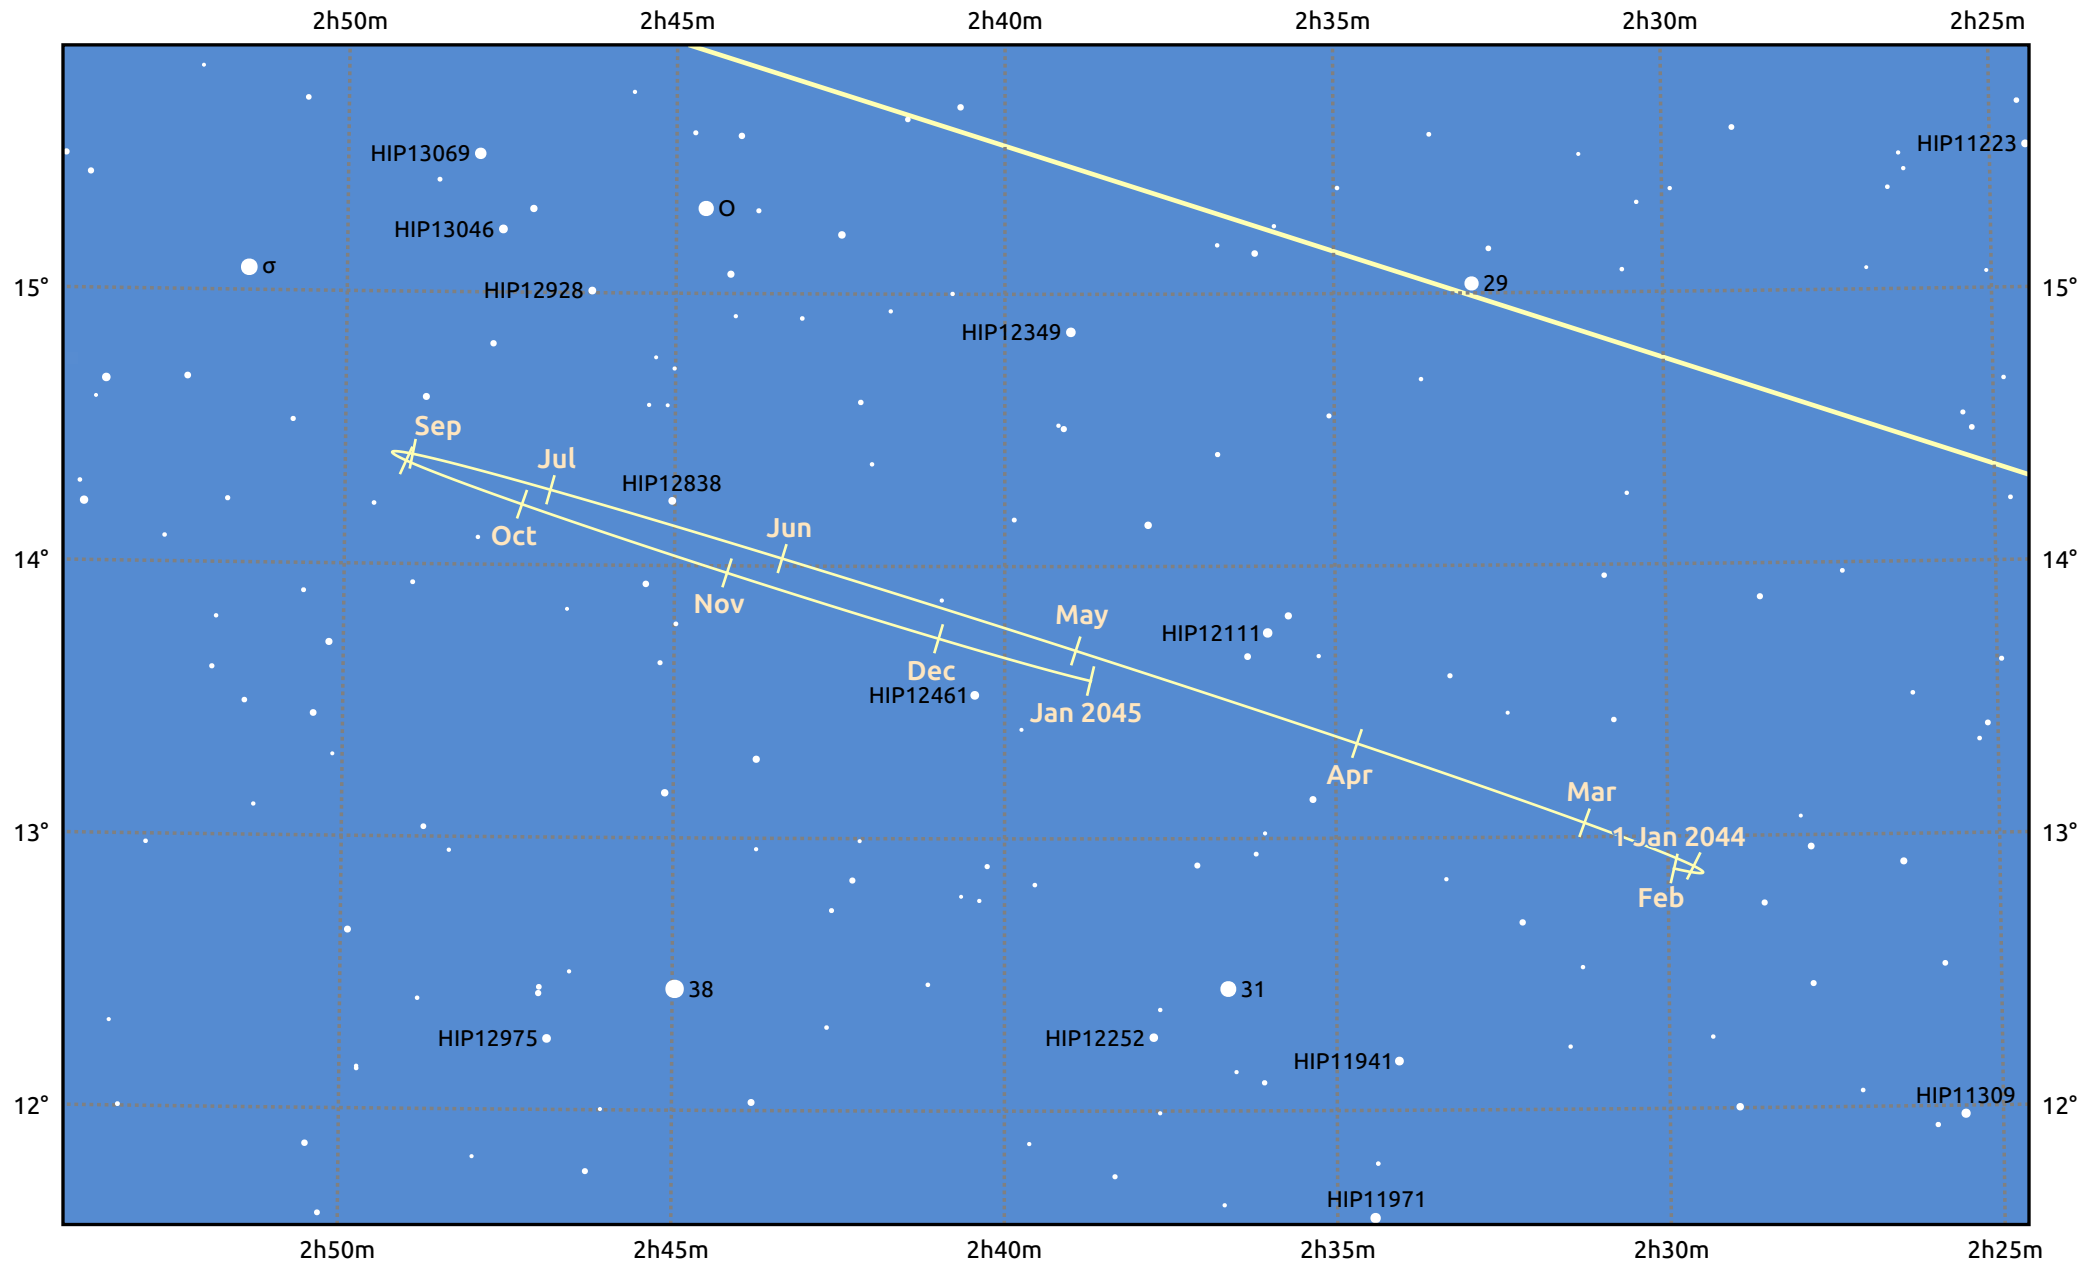

The path of Neptune in 2024

© Dominic Ford 2011–2025. Date markers placed at midnight UTC. Downloaded from <https://in-the-sky.org>

Magnitude scale: 10.0 9.0 8.0 7.0 6.0 5.0

Ecliptic Plane

Galaxy
 Bright nebula
 Open cluster
 Globular cluster
 Planetary nebula

Date	Mag	Angular size
2024 Jan 1	7.8	2.3"
2024 Apr 1	7.9	2.2"
2024 Jul 1	7.9	2.2"
2024 Oct 1	7.8	2.4"
2025 Jan 1	7.8	2.3"