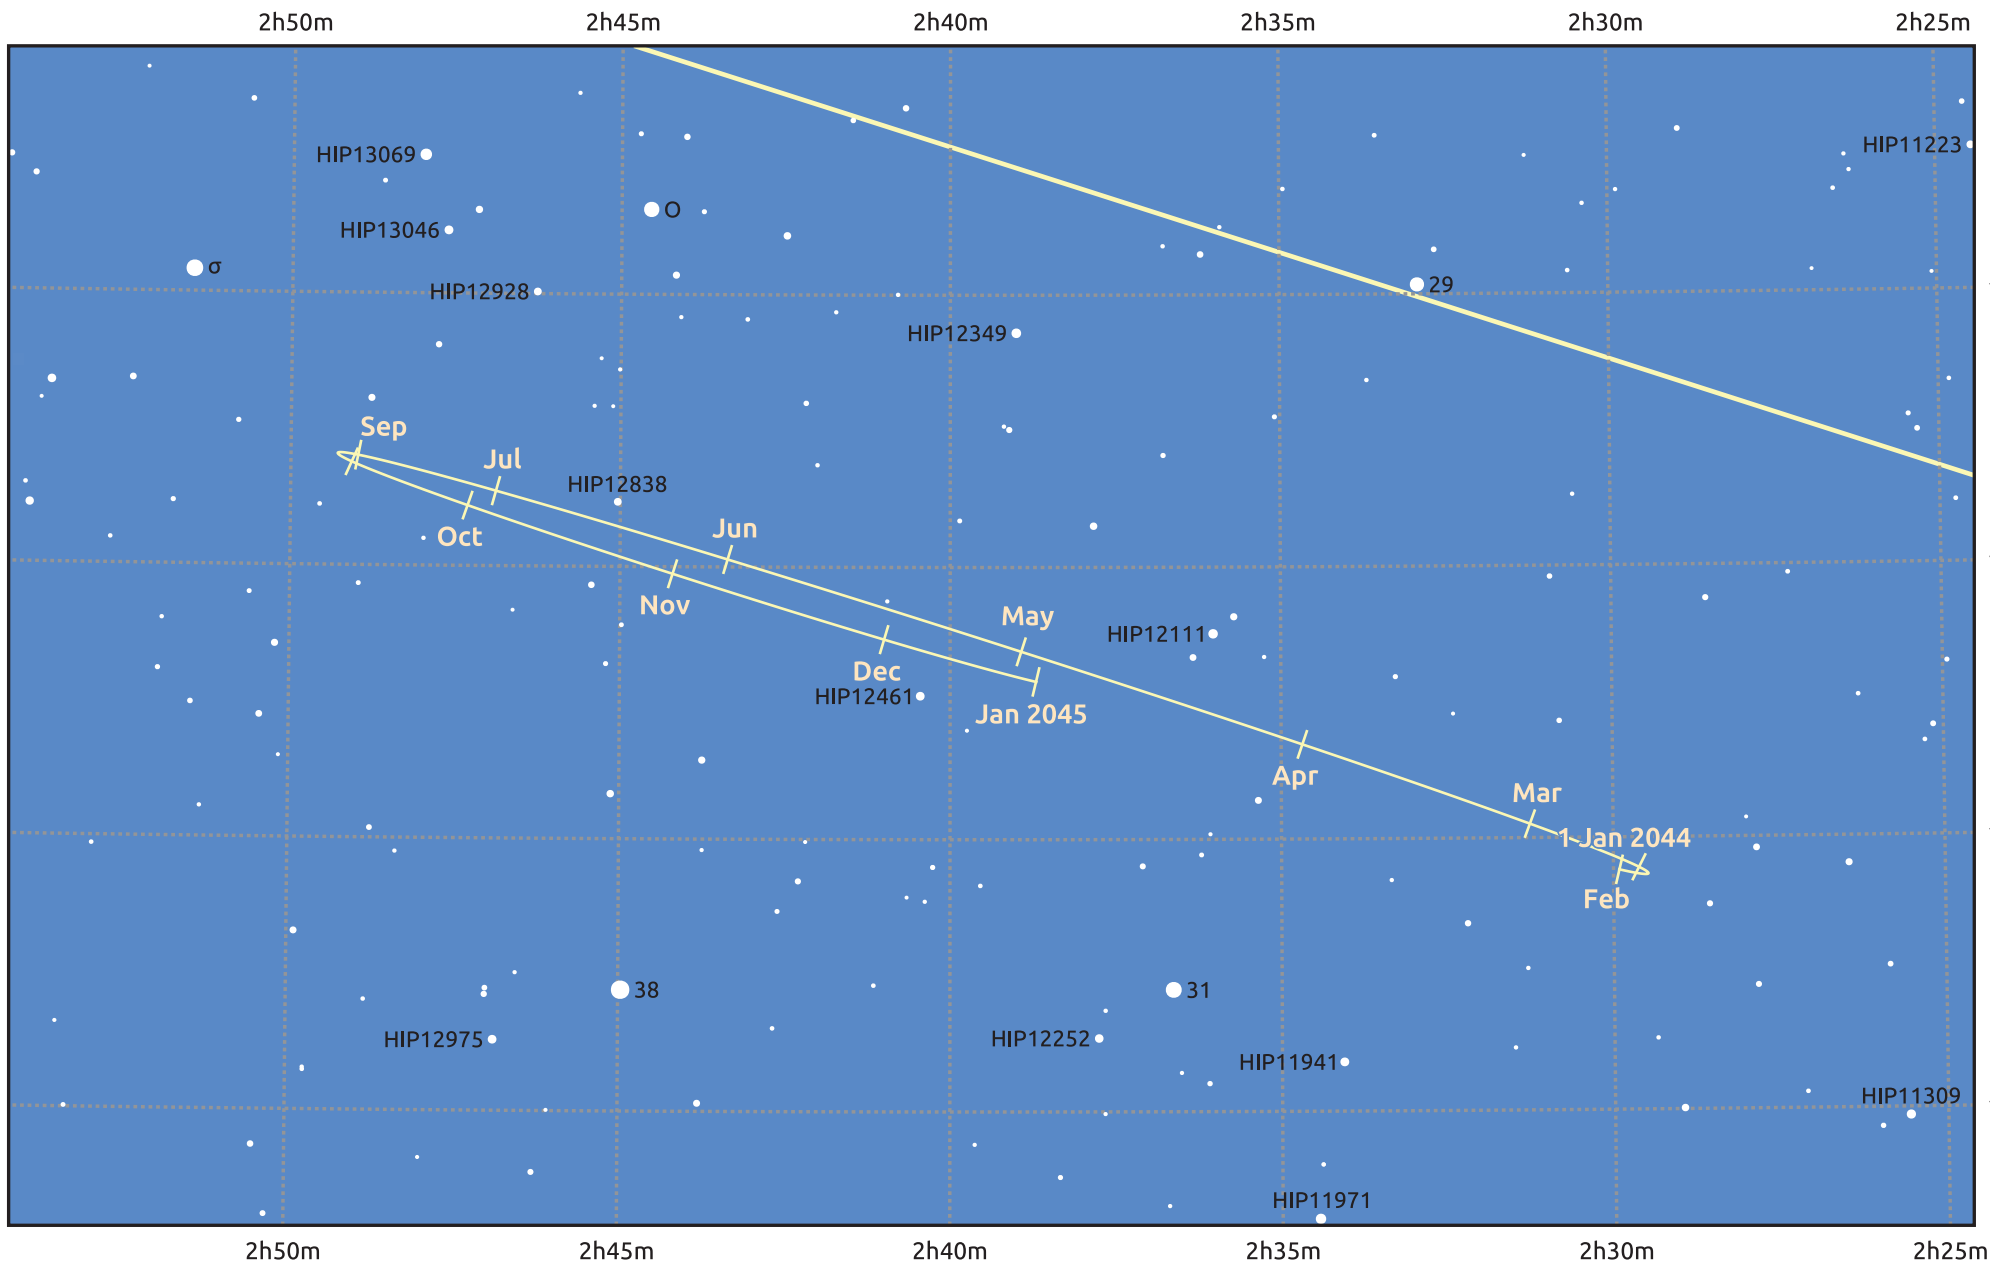

# The path of Neptune in 2044

© Dominic Ford 2011–2025. Date markers placed at midnight UTC. Downloaded from <https://in-the-sky.org>

Magnitude scale:  $\bullet$  10.0  $\bullet$  9.0  $\bullet$  8.0  $\bullet$  7.0  $\bullet$  6.0  $\bullet$  5.0

— Ecliptic Plane

● Galaxy   
 ● Bright nebula   
   Open cluster   
   Globular cluster   
 ◆ Planetary nebula

Date	Mag	Angular size
2044 Jan 1	7.8	2.3"
2044 Apr 1	7.9	2.2"
2044 Jul 1	7.9	2.2"
2044 Oct 1	7.8	2.4"
2045 Jan 1	7.8	2.3"