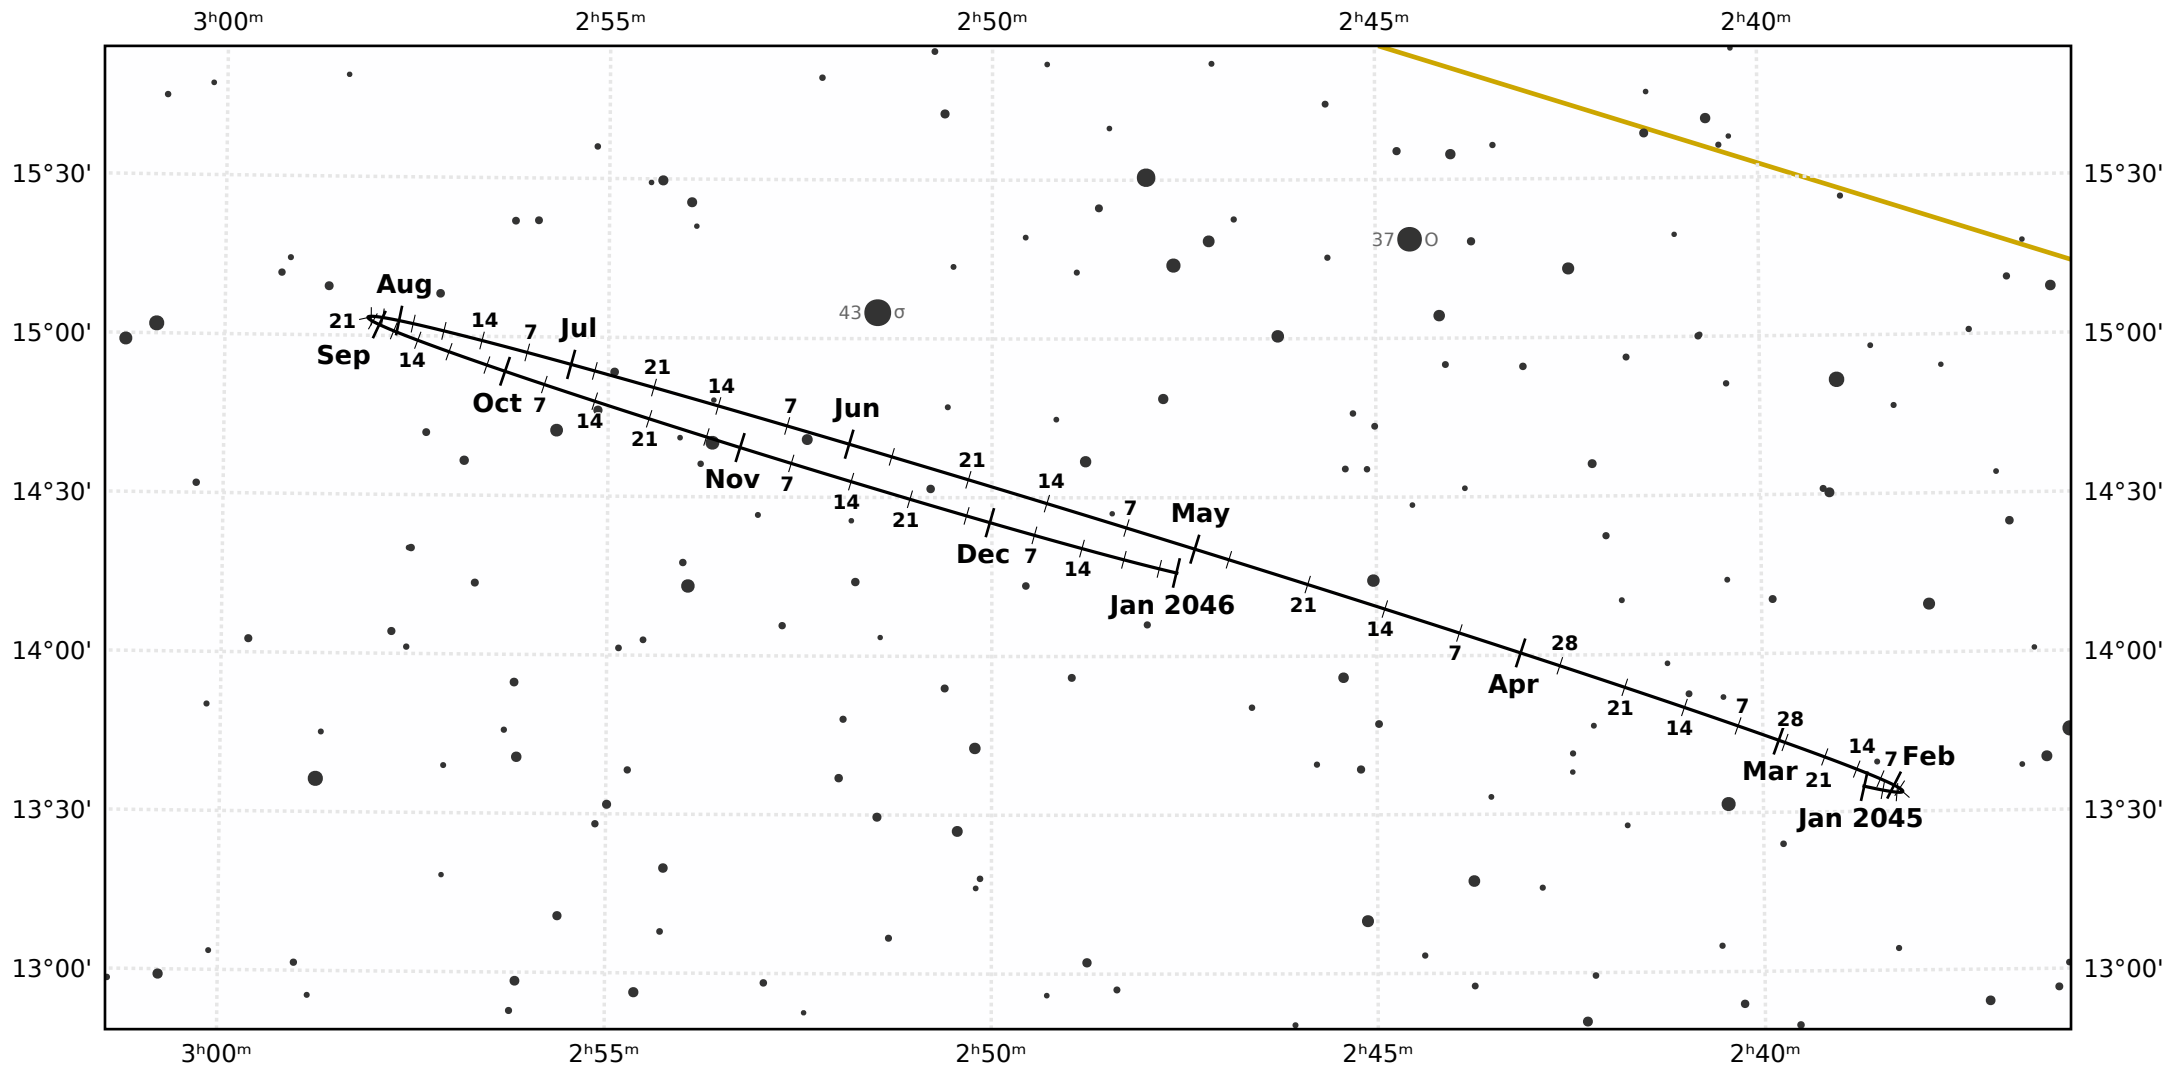

# The path of Neptune in 2045

© Dominic Ford 2011-2020. Downloaded from <https://in-the-sky.org>

Magnitude scale:    •10.5    •10.0    •9.5    •9.0    •8.5    •8.0    •7.5    •7.0    •6.5    •6.0    •5.5

— The Equator

— Ecliptic Plane

— Galactic Plane