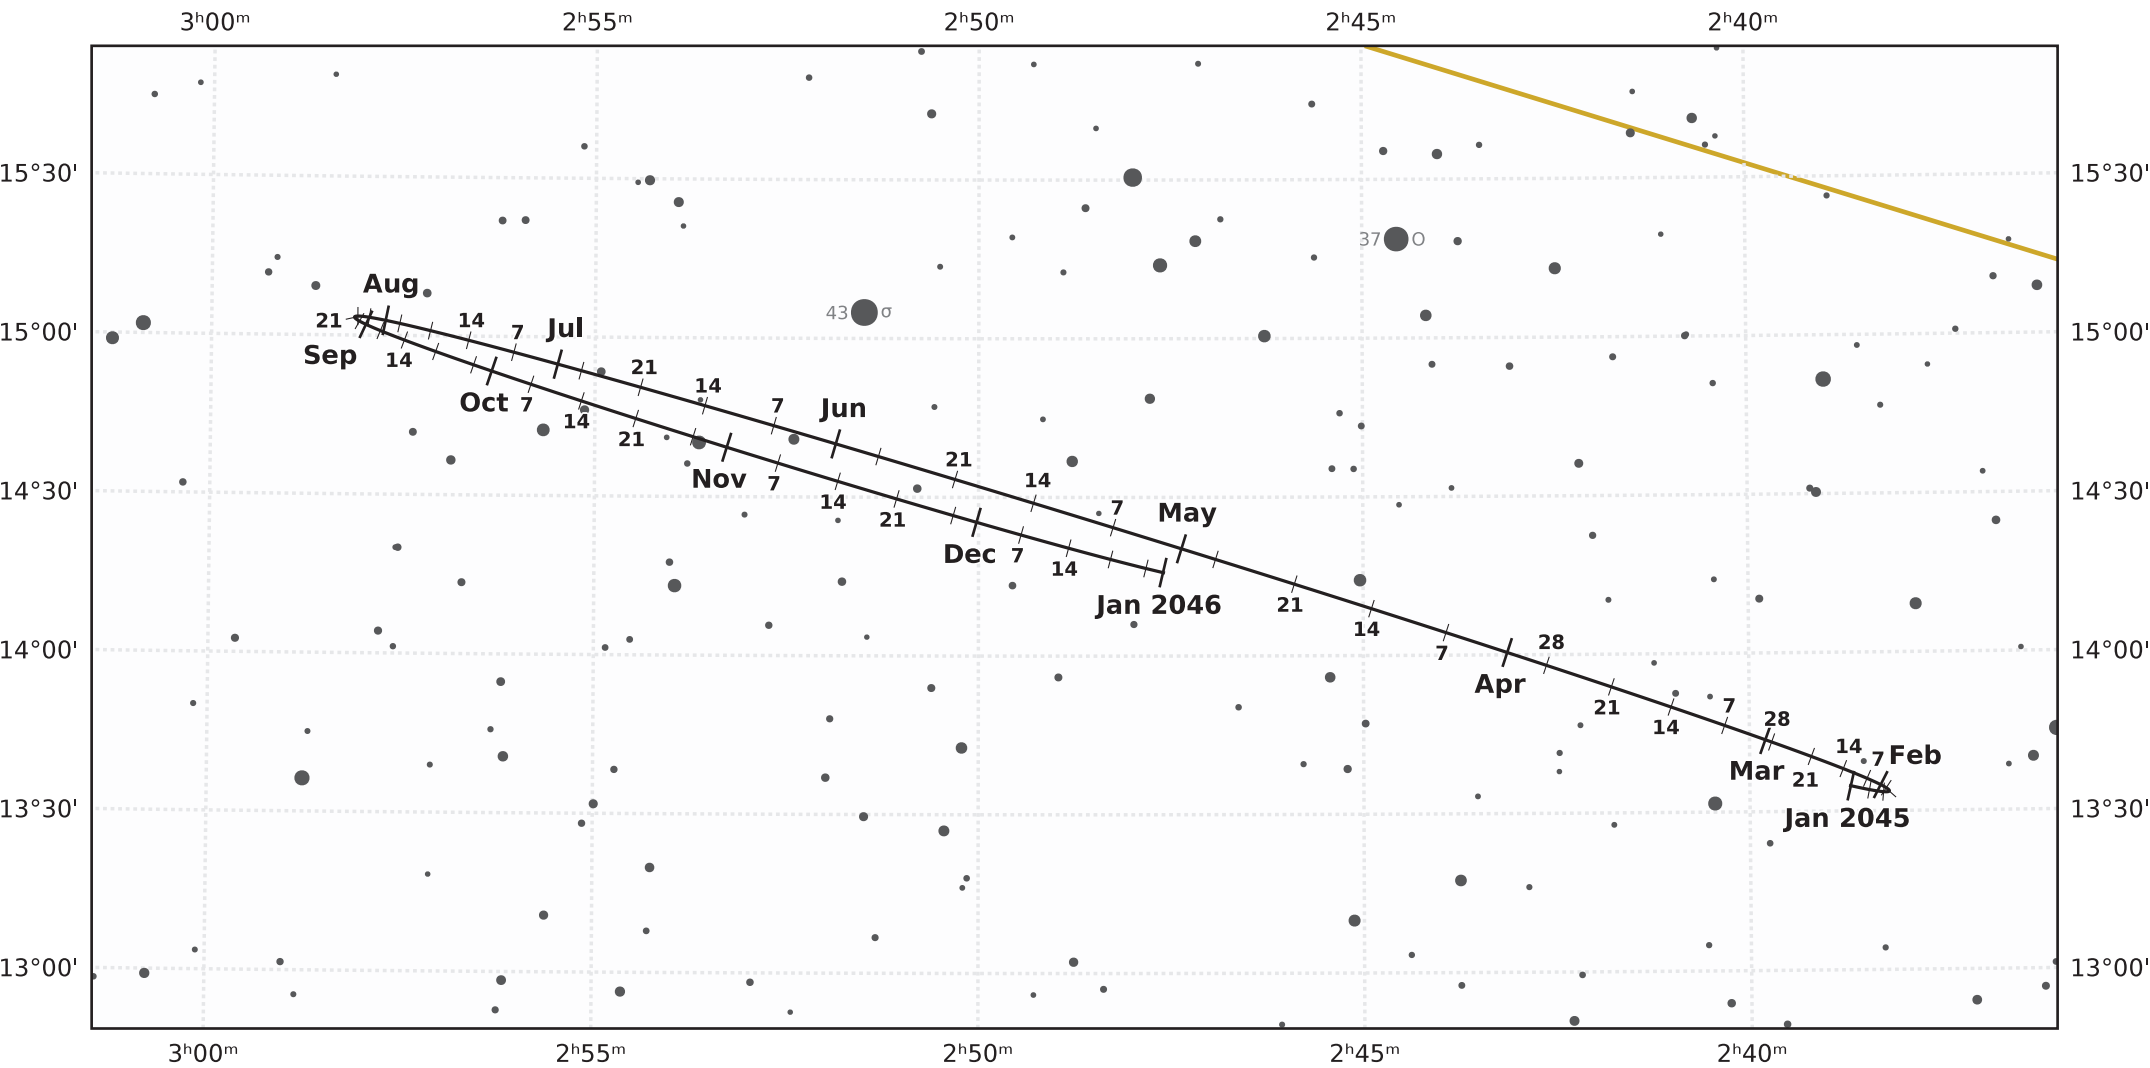

The path of Neptune in 2045

© Dominic Ford 2011–2020. Downloaded from <https://in-the-sky.org>

Magnitude scale: • 10.5 • 10.0 • 9.5 • 9.0 • 8.5 • 8.0 • 7.5 • 7.0 • 6.5 • 6.0 • 5.5

— The Equator — Ecliptic Plane — Galactic Plane