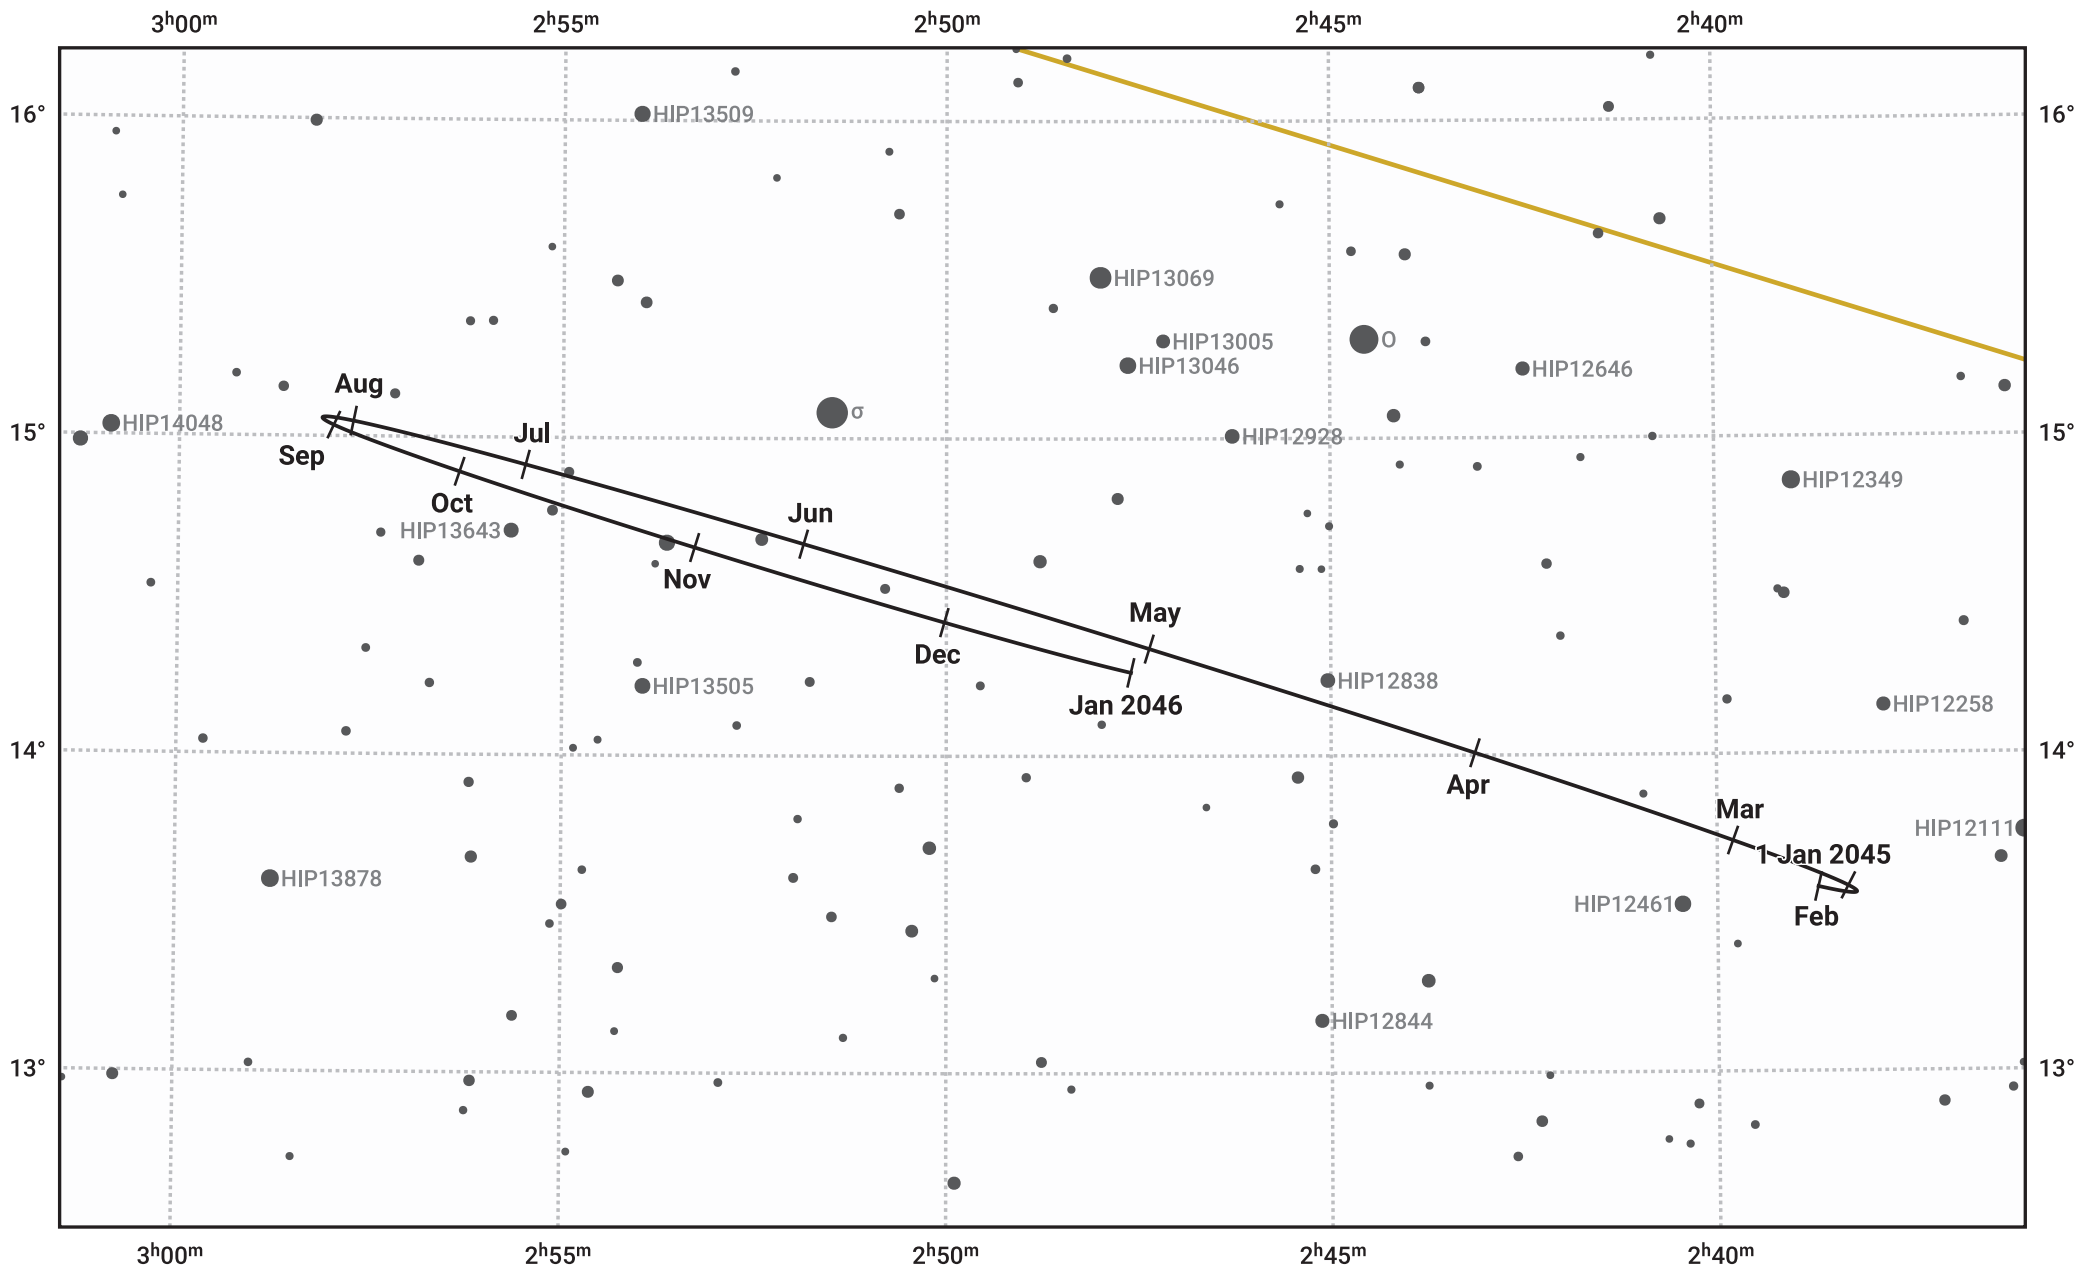

The path of Neptune in 2045

© Dominic Ford 2011–2023. Date markers placed at midnight UTC. Downloaded from <https://in-the-sky.org>

Magnitude scale: ● 10.0 ● 9.0 ● 8.0 ● 7.0 ● 6.0 ● 5.0

— Ecliptic Plane

- Galaxy
- Bright nebula
- Open cluster
- ⊕ Globular cluster

Date	Mag	Angular size
2045 Jan 1	7.8	2.3"
2045 Apr 1	7.9	2.2"
2045 Jul 1	7.9	2.2"
2045 Oct 1	7.8	2.4"
2046 Jan 1	7.8	2.3"