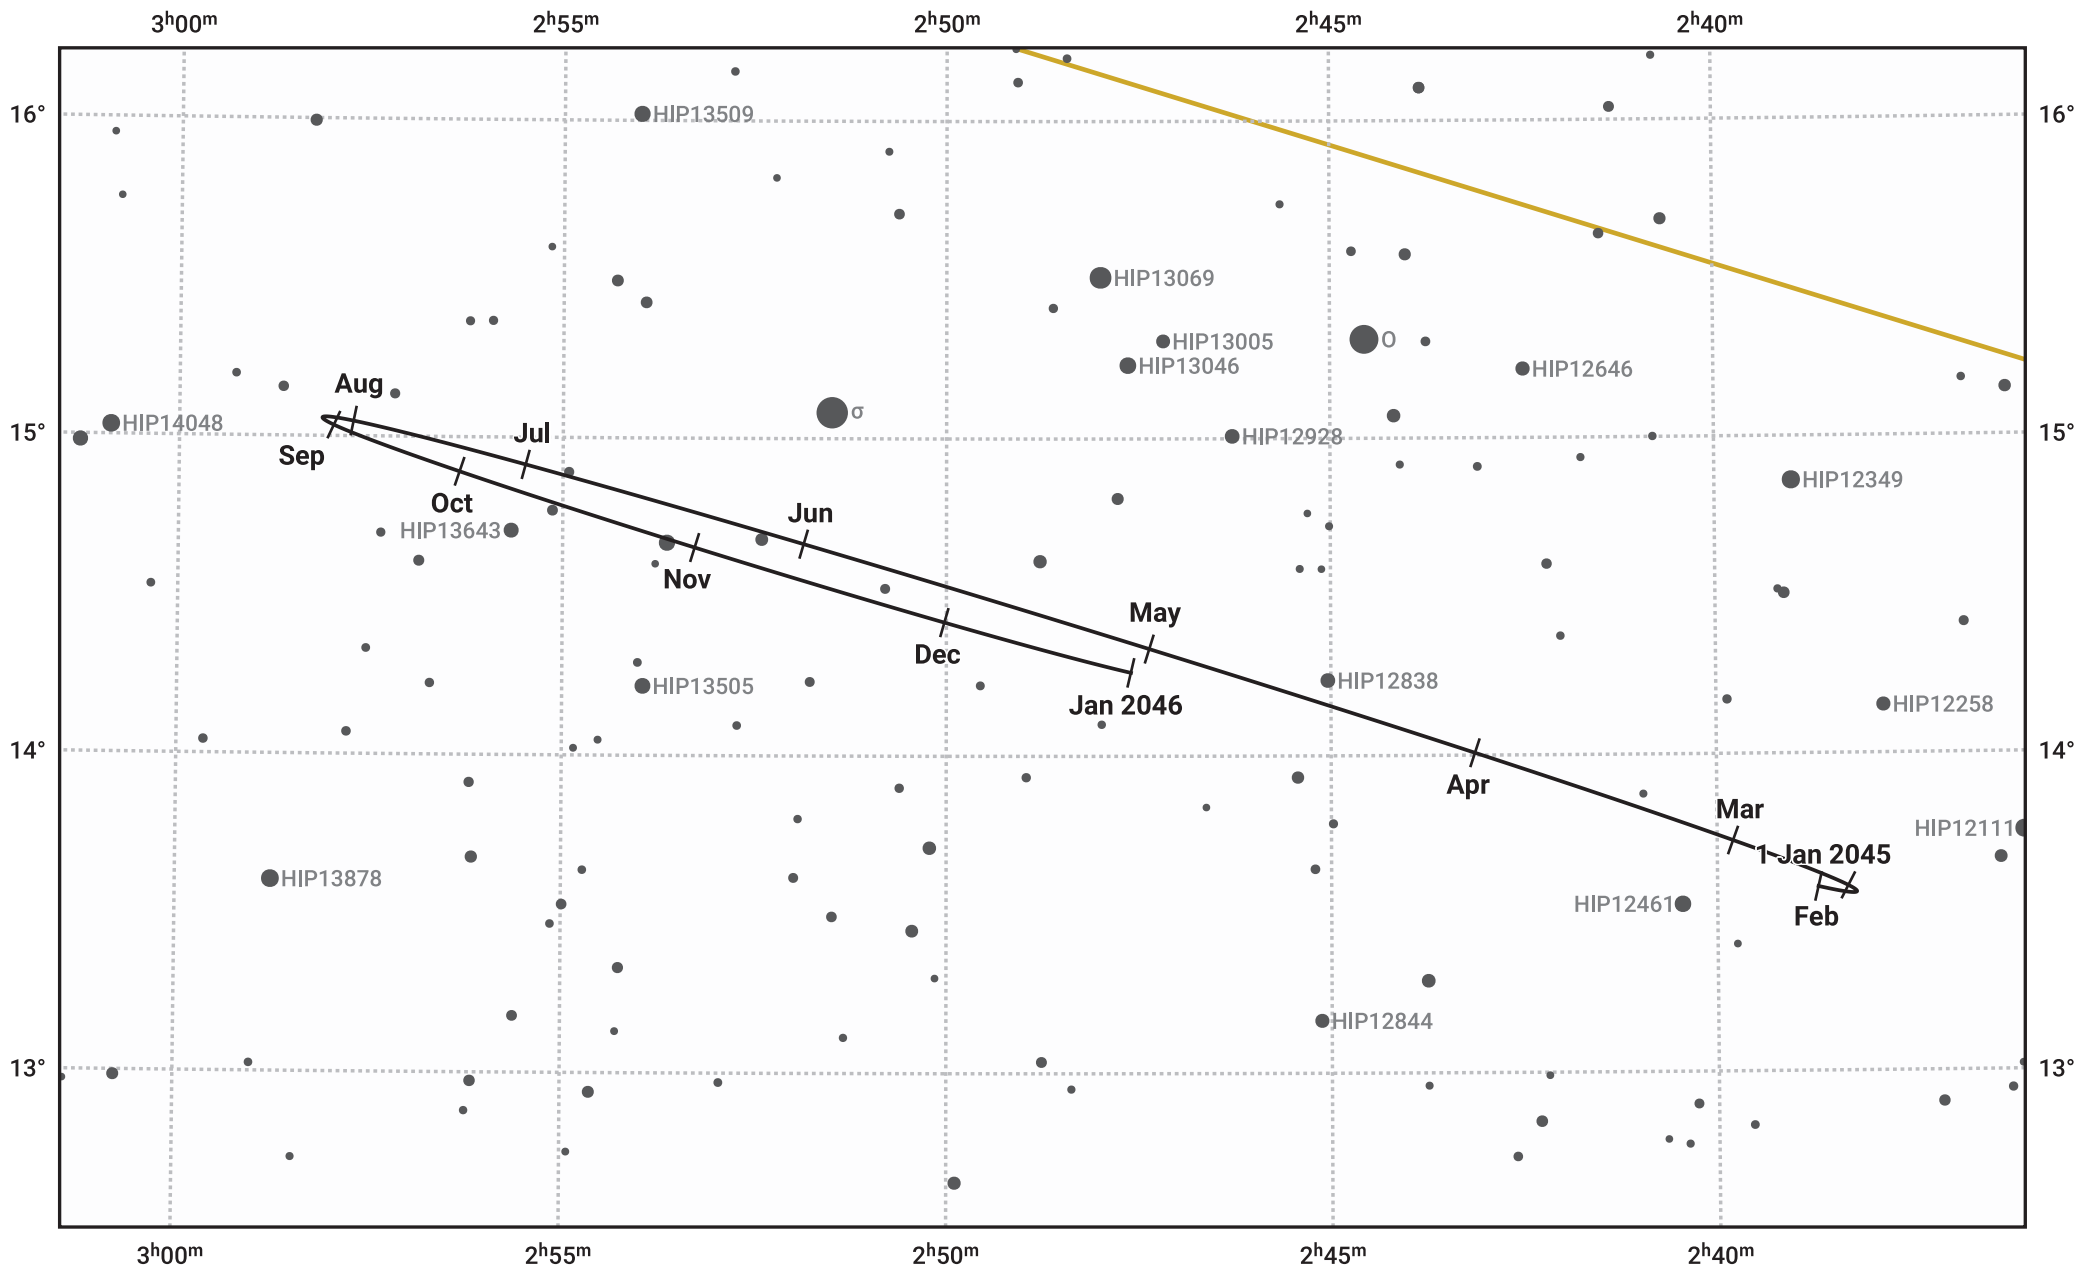

# The path of Neptune in 2045

© Dominic Ford 2011–2024. Date markers placed at midnight UTC. Downloaded from <https://in-the-sky.org>

Magnitude scale: ● 10.0 ● 9.0 ● 8.0 ● 7.0 ● 6.0 ● 5.0

— Ecliptic Plane

- Galaxy
- Bright nebula
- Open cluster
- ⊕ Globular cluster

Date	Mag	Angular size
2045 Jan 1	7.8	2.3"
2045 Apr 1	7.9	2.2"
2045 Jul 1	7.9	2.2"
2045 Oct 1	7.8	2.4"
2046 Jan 1	7.8	2.3"