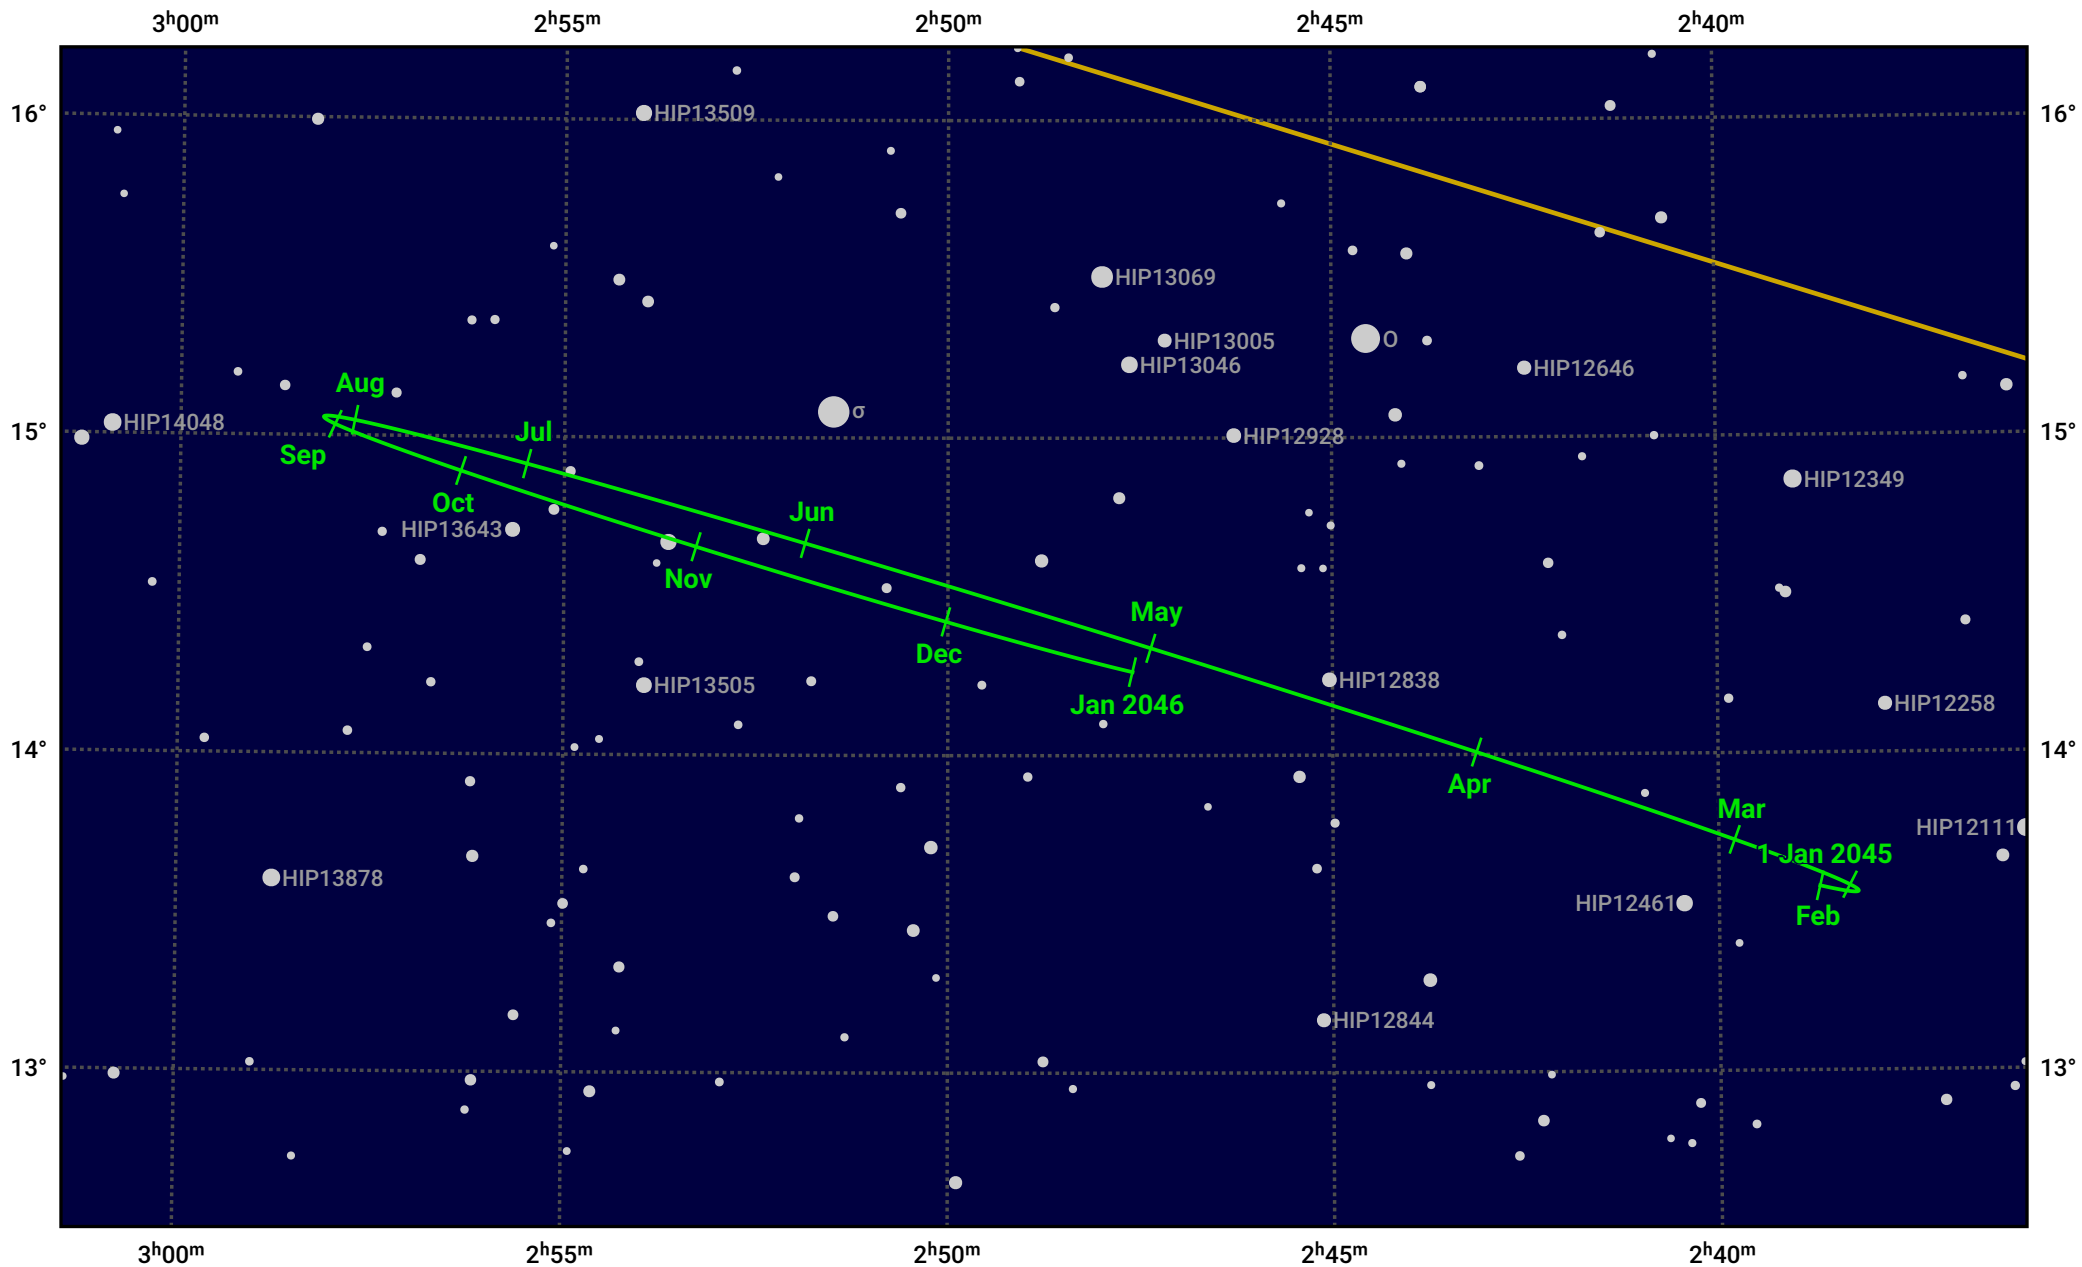

The path of Neptune in 2045

© Dominic Ford 2011–2024. Date markers placed at midnight UTC. Downloaded from <https://in-the-sky.org>

Magnitude scale: ● 10.0 ● 9.0 ● 8.0 ● 7.0 ● 6.0 ● 5.0

— Ecliptic Plane

● Galaxy ■ Bright nebula ● Open cluster ● Globular cluster

Date	Mag	Angular size
2045 Jan 1	7.8	2.3"
2045 Apr 1	7.9	2.2"
2045 Jul 1	7.9	2.2"
2045 Oct 1	7.8	2.4"
2046 Jan 1	7.8	2.3"