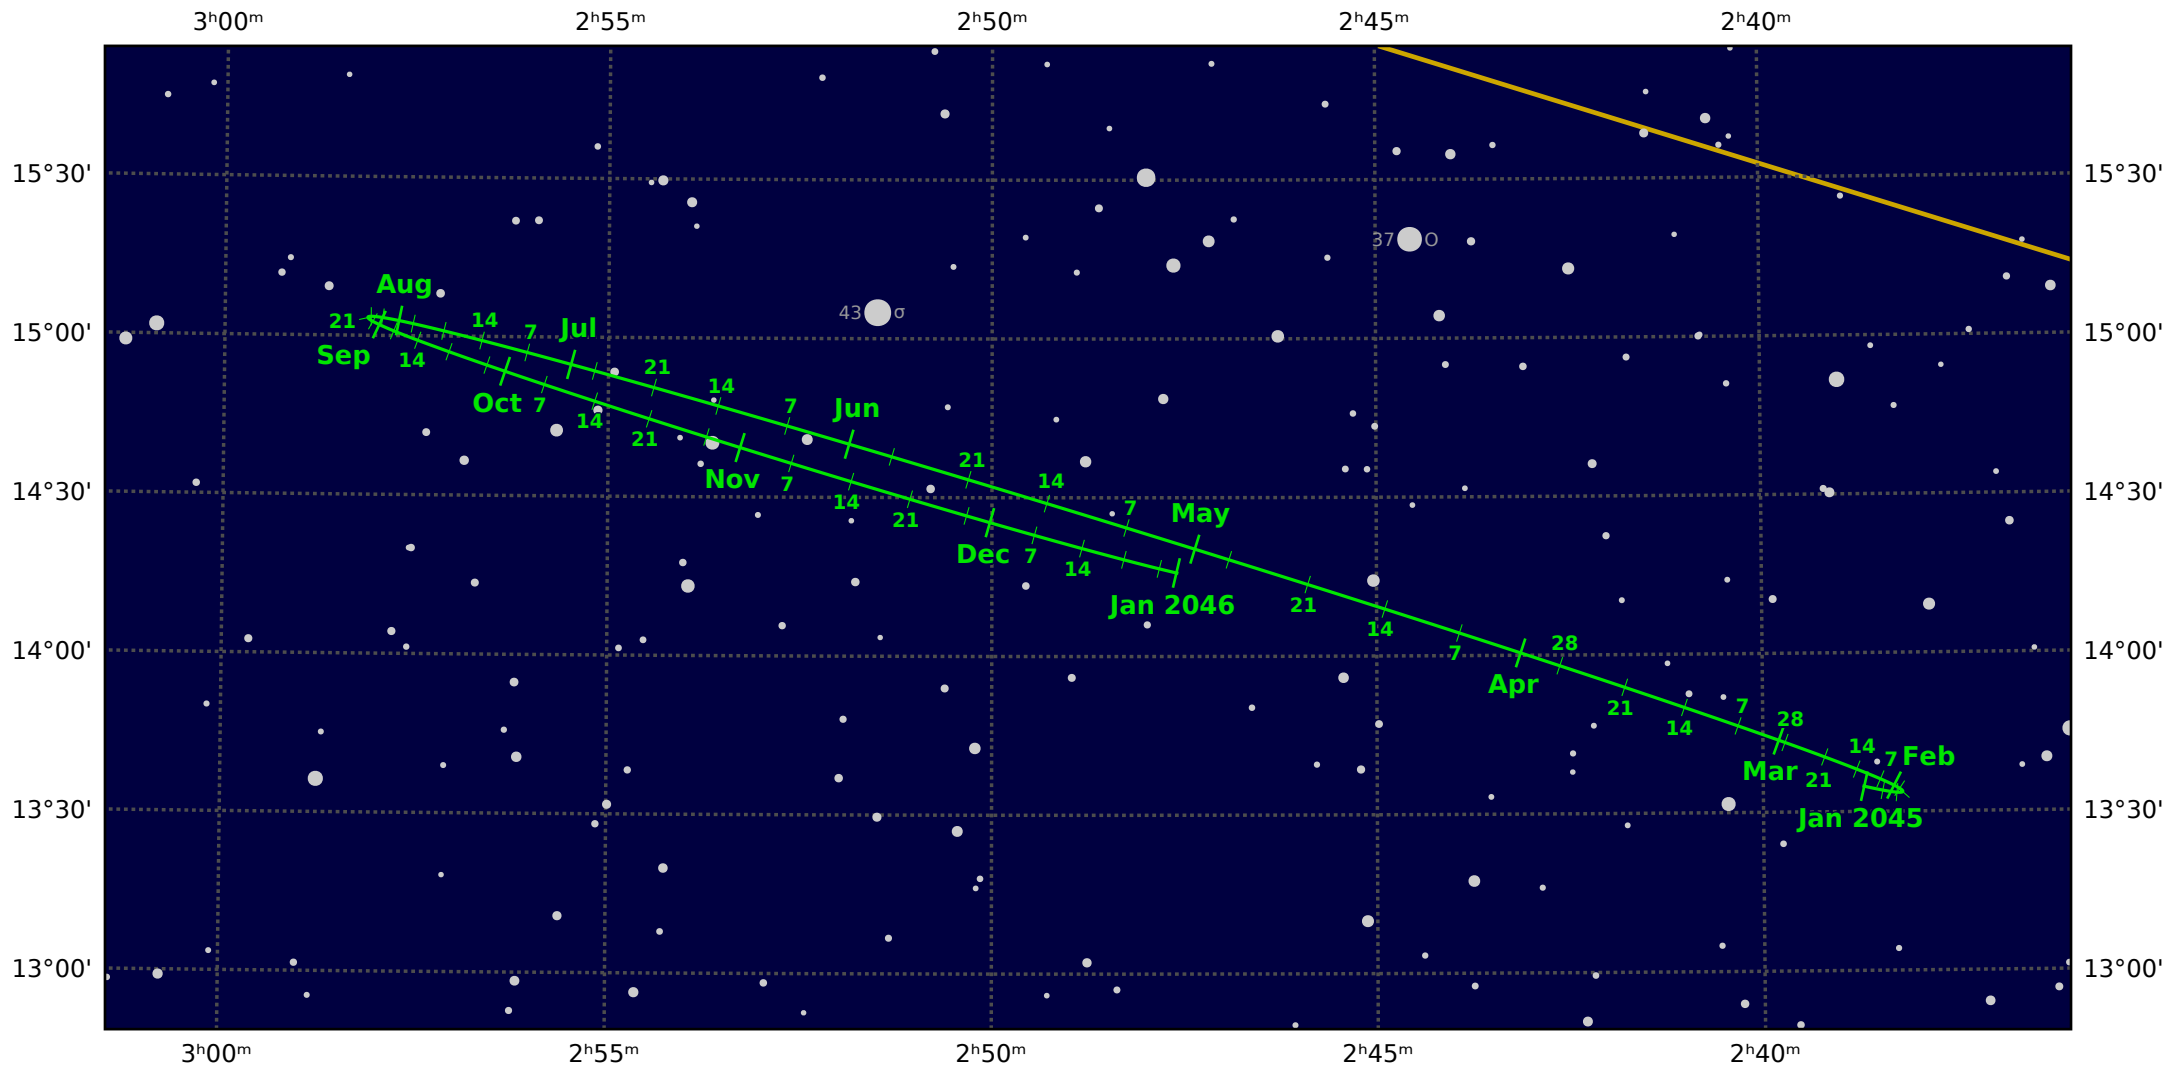

# The path of Neptune in 2045

© Dominic Ford 2011–2020. Downloaded from <https://in-the-sky.org>

Magnitude scale: ● 10.5 ● 10.0 ● 9.5 ● 9.0 ● 8.5 ● 8.0 ● 7.5 ● 7.0 ● 6.5 ● 6.0 ● 5.5

— Ecliptic Plane — Galactic Plane